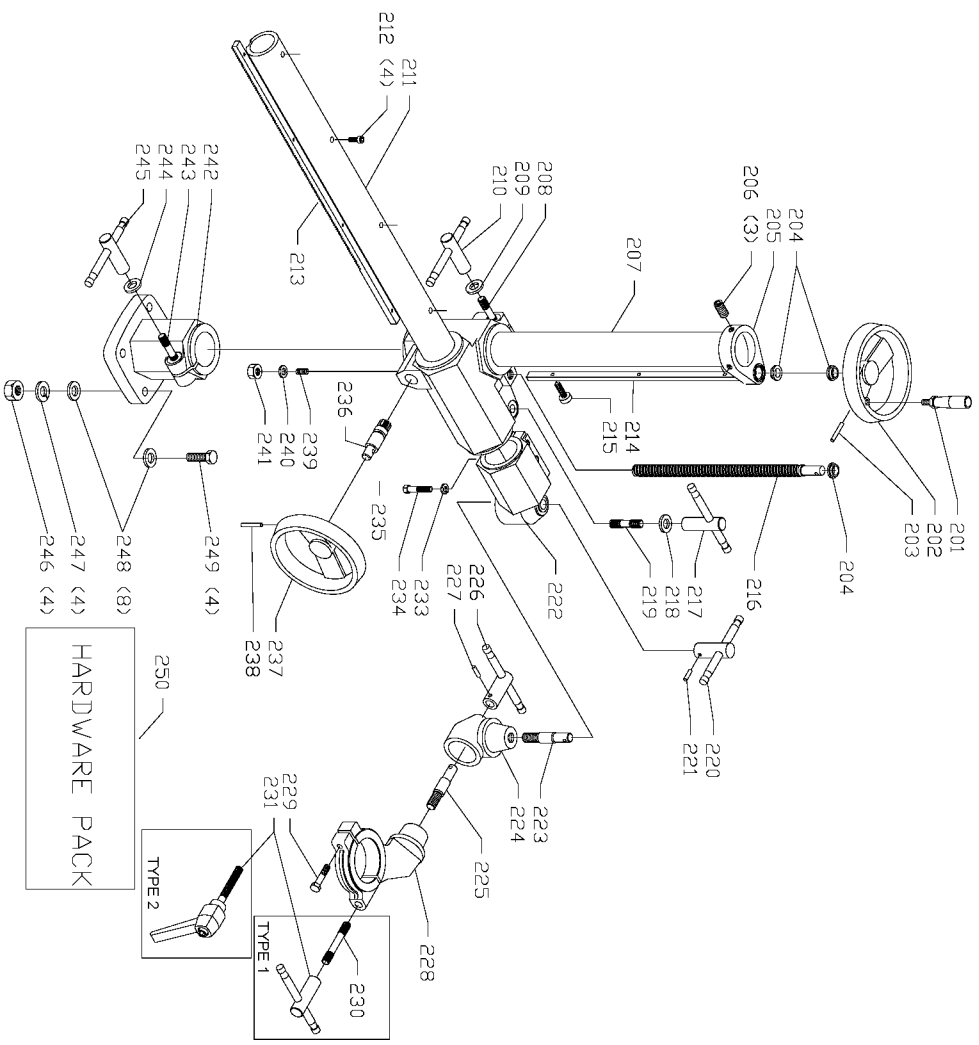

TYPE 2

TYPE 1

Parts List for 36-851 Type 1

Item Number	Part Number	Description	Qty Required
1	1340478	NUT	3
2	1246065	LOCKWASHER	3
3	1348070	SUPPORT RH	2
3	1348135	SUPPORT LH	1
4	1246004	CAP SCREW	3
5	904030201667	WASHER	3
6	1348072	SPROCKET 22 TOOTH	3
7	1348073	CHAIN 26 LINKS	3
8	1348074	HUB	3
9	1348076A	SHAFT	3
10	1347864	GREASE FITTING	3
11	1348077	COVER	3
12	1330398	SCREW	6
13	1340496	ROLLER	3
14	904030201750	LOCK WASHER	3
15	1243554	SCREW	3
16	1348075	SHAFT	3
17	1348078	SHAFT W/THREAD	3
18	1348071	BUSHING	3
19	1348069	SPRING	3
20	1347864	GREASE FITTING	3
21	1348063	OIL PLUG	1
22	1348064	SEAL	1
23	1243321	SCREW	3
24	1348067	CASE	1
25	1348068	WARNING LABEL	1
26	1347915	LUBE GUN	1

Parts List for 36-851 Type 1

Item Number	Part Number	Description	Qty Required
35	328771-02	GREASE	1
36	999010131210	OIL - 1PT	2
100	1348051	MOTOR ASSY 1PH	1
100	1348109	MOTOR 3 PHASE	1
101	1348052	FAN COVER 1 PH	1
101	1348133	FAN COVER	1
102	1348110	MOTOR PLATE	1
102	1348053	MOTOR PLATE	1
103	1348054	SWITCH ASSY	1
103	1348059	STRAIN RELIEF	1
103	1348054	SWITCH ASSY	1
103	1348111	POWER CORD	1
103	1348056	SWITCH PLATE	1
103	1348057	CAPACITOR 35UF	1
105	1348060	SWITCH BOX ASSY	1
106	1348061	SCREW	4
107	1246034	CAP SCREW	1
108	488813-00	LOCK WASHER	1
109	1348062	O-RING	1
110	1346203	SCREW	1
111	1348066	COVER	1
112	1348065	SEAL	1
113	1246181	RET RING	1
114	1347877	SPROCKET LONG	1
115	1246196	EXT RET RING	1
116	1347879	BUSHING	1
117	1348084	GEAR	1