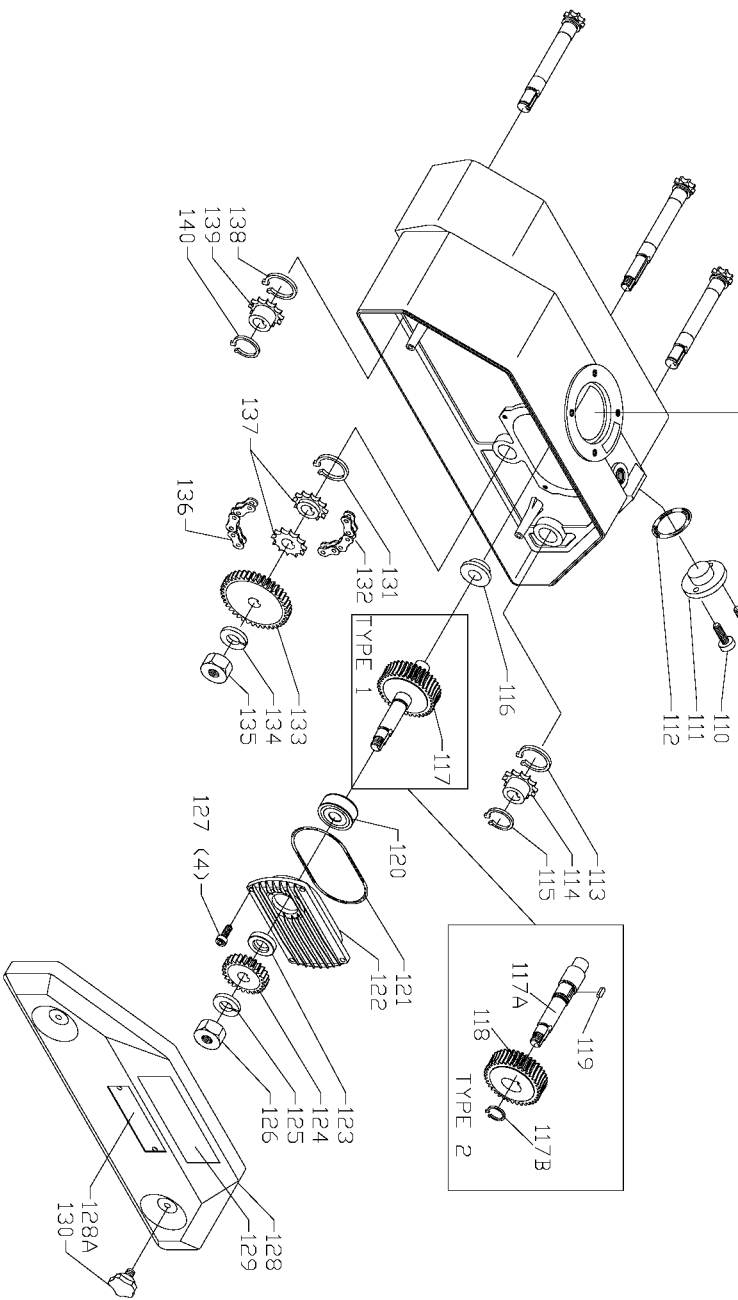

TYPE 2

TYPE 1

Parts List for 36-851 Type 1

Item Number	Part Number	Description	Qty Required
1	1340478	NUT	3
2	1246065	LOCKWASHER	3
3	1348070	SUPPORT RH	2
3	1348135	SUPPORT LH	1
4	1246004	CAP SCREW	3
5	904030201667	WASHER	3
6	1348072	SPROCKET 22 TOOTH	3
7	1348073	CHAIN 26 LINKS	3
8	1348074	HUB	3
9	1348076A	SHAFT	3
10	1347864	GREASE FITTING	3
11	1348077	COVER	3
12	1330398	SCREW	6
13	1340496	ROLLER	3
14	904030201750	LOCK WASHER	3
15	1243554	SCREW	3
16	1348075	SHAFT	3
17	1348078	SHAFT W/THREAD	3
18	1348071	BUSHING	3
19	1348069	SPRING	3
20	1347864	GREASE FITTING	3
21	1348063	OIL PLUG	1
22	1348064	SEAL	1
23	1243321	SCREW	3
24	1348067	CASE	1
25	1348068	WARNING LABEL	1
26	1347915	LUBE GUN	1

Parts List for 36-851 Type 1

Item Number	Part Number	Description	Qty Required
35	328771-02	GREASE	1
36	999010131210	OIL - 1PT	2
100	1348051	MOTOR ASSY 1PH	1
100	1348109	MOTOR 3 PHASE	1
101	1348052	FAN COVER 1 PH	1
101	1348133	FAN COVER	1
102	1348110	MOTOR PLATE	1
102	1348053	MOTOR PLATE	1
103	1348054	SWITCH ASSY	1
103	1348059	STRAIN RELIEF	1
103	1348054	SWITCH ASSY	1
103	1348111	POWER CORD	1
103	1348056	SWITCH PLATE	1
103	1348057	CAPACITOR 35UF	1
105	1348060	SWITCH BOX ASSY	1
106	1348061	SCREW	4
107	1246034	CAP SCREW	1
108	488813-00	LOCK WASHER	1
109	1348062	O-RING	1
110	1346203	SCREW	1
111	1348066	COVER	1
112	1348065	SEAL	1
113	1246181	RET RING	1
114	1347877	SPROCKET LONG	1
115	1246196	EXT RET RING	1
116	1347879	BUSHING	1
117	1348084	GEAR	1