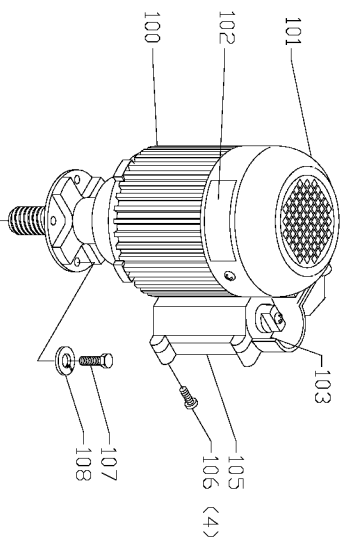

TYPE 2

TYPE 1

Parts List for 36-851 Type 1

Item Number	Part Number	Description	Qty Required
1	1340478	NUT	3
2	1246065	LOCKWASHER	3
3	1348070	SUPPORT RH	2
3	1348135	SUPPORT LH	1
4	1246004	CAP SCREW	3
5	904030201667	WASHER	3
6	1348072	SPROCKET 22 TOOTH	3
7	1348073	CHAIN 26 LINKS	3
8	1348074	HUB	3
9	1348076A	SHAFT	3
10	1347864	GREASE FITTING	3
11	1348077	COVER	3
12	1330398	SCREW	6
13	1340496	ROLLER	3
14	904030201750	LOCK WASHER	3
15	1243554	SCREW	3
16	1348075	SHAFT	3
17	1348078	SHAFT W/THREAD	3
18	1348071	BUSHING	3
19	1348069	SPRING	3
20	1347864	GREASE FITTING	3
21	1348063	OIL PLUG	1
22	1348064	SEAL	1
23	1243321	SCREW	3
24	1348067	CASE	1
25	1348068	WARNING LABEL	1
26	1347915	LUBE GUN	1

Parts List for 36-851 Type 1

Item Number	Part Number	Description	Qty Required
35	328771-02	GREASE	1
36	999010131210	OIL - 1PT	2
100	1348051	MOTOR ASSY 1PH	1
100	1348109	MOTOR 3 PHASE	1
101	1348052	FAN COVER 1 PH	1
101	1348133	FAN COVER	1
102	1348110	MOTOR PLATE	1
102	1348053	MOTOR PLATE	1
103	1348054	SWITCH ASSY	1
103	1348059	STRAIN RELIEF	1
103	1348054	SWITCH ASSY	1
103	1348111	POWER CORD	1
103	1348056	SWITCH PLATE	1
103	1348057	CAPACITOR 35UF	1
105	1348060	SWITCH BOX ASSY	1
106	1348061	SCREW	4
107	1246034	CAP SCREW	1
108	488813-00	LOCK WASHER	1
109	1348062	O-RING	1
110	1346203	SCREW	1
111	1348066	COVER	1
112	1348065	SEAL	1
113	1246181	RET RING	1
114	1347877	SPROCKET LONG	1
115	1246196	EXT RET RING	1
116	1347879	BUSHING	1
117	1348084	GEAR	1