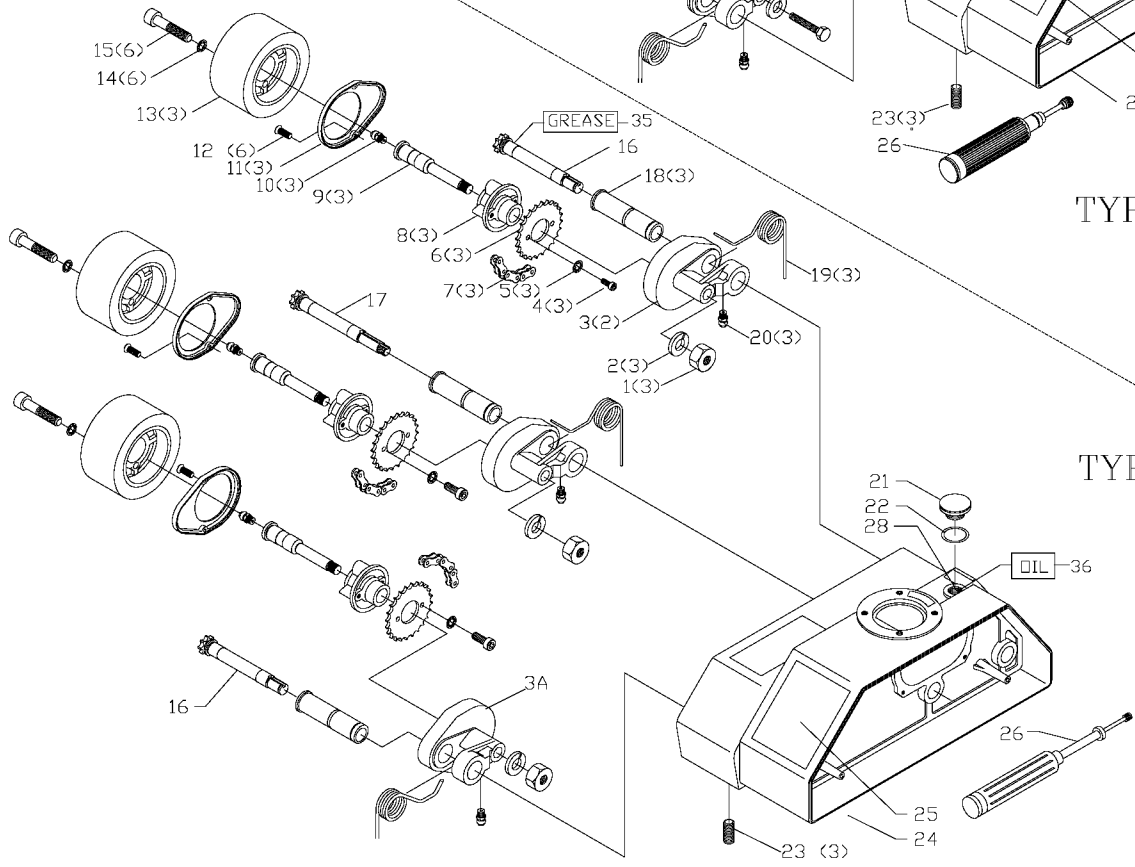

TYPE 2

TYPE 1

Parts List for 36-851 Type 1

Item Number	Part Number	Description	Qty Required
1	1340478	NUT	3
2	1246065	LOCKWASHER	3
3	1348070	SUPPORT RH	2
3	1348135	SUPPORT LH	1
4	1246004	CAP SCREW	3
5	904030201667	WASHER	3
6	1348072	SPROCKET 22 TOOTH	3
7	1348073	CHAIN 26 LINKS	3
8	1348074	HUB	3
9	1348076A	SHAFT	3
10	1347864	GREASE FITTING	3
11	1348077	COVER	3
12	1330398	SCREW	6
13	1340496	ROLLER	3
14	904030201750	LOCK WASHER	3
15	1243554	SCREW	3
16	1348075	SHAFT	3
17	1348078	SHAFT W/THREAD	3
18	1348071	BUSHING	3
19	1348069	SPRING	3
20	1347864	GREASE FITTING	3
21	1348063	OIL PLUG	1
22	1348064	SEAL	1
23	1243321	SCREW	3
24	1348067	CASE	1
25	1348068	WARNING LABEL	1
26	1347915	LUBE GUN	1

Parts List for 36-851 Type 1

Item Number	Part Number	Description	Qty Required
35	328771-02	GREASE	1
36	999010131210	OIL - 1PT	2
100	1348051	MOTOR ASSY 1PH	1
100	1348109	MOTOR 3 PHASE	1
101	1348052	FAN COVER 1 PH	1
101	1348133	FAN COVER	1
102	1348110	MOTOR PLATE	1
102	1348053	MOTOR PLATE	1
103	1348054	SWITCH ASSY	1
103	1348059	STRAIN RELIEF	1
103	1348054	SWITCH ASSY	1
103	1348111	POWER CORD	1
103	1348056	SWITCH PLATE	1
103	1348057	CAPACITOR 35UF	1
105	1348060	SWITCH BOX ASSY	1
106	1348061	SCREW	4
107	1246034	CAP SCREW	1
108	488813-00	LOCK WASHER	1
109	1348062	O-RING	1
110	1346203	SCREW	1
111	1348066	COVER	1
112	1348065	SEAL	1
113	1246181	RET RING	1
114	1347877	SPROCKET LONG	1
115	1246196	EXT RET RING	1
116	1347879	BUSHING	1
117	1348084	GEAR	1