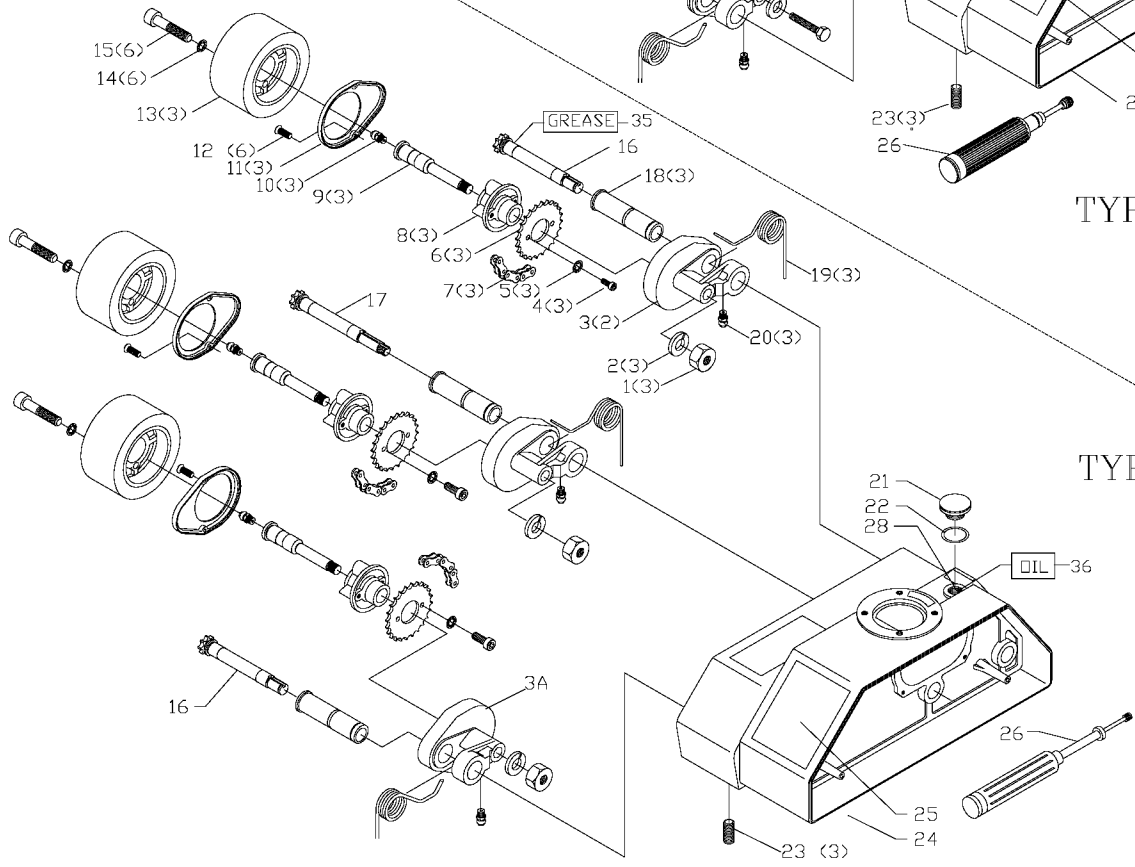

TYPE 2

TYPE 1

Parts List for 36-852 Type 1

Item Number	Part Number	Description	Qty Required
1	1340478	NUT	3
2	1246065	LOCKWASHER	3
3	1348070	SUPPORT RH	2
3	1348135	SUPPORT LH	1
4	1246004	CAP SCREW	3
5	904030201667	WASHER	3
6	1348072	SPROCKET 22 TOOTH	3
7	1348073	CHAIN 26 LINKS	3
8	1348074	HUB	3
9	1348076A	SHAFT	3
10	1347864	GREASE FITTING	3
11	1348077	COVER	3
12	1330398	SCREW	6
13	1340496	ROLLER	3
14	904030201750	LOCK WASHER	3
15	1243554	SCREW	3
16	1348075	SHAFT	3
17	1348078	SHAFT W/THREAD	3
18	1348071	BUSHING	3
19	1348069	SPRING	3
20	1347864	GREASE FITTING	3
21	1348063	OIL PLUG	1
22	1348064	SEAL	1
23	1243321	SCREW	3
24	1348067	CASE	1
25	1348068	WARNING LABEL	1
26	1347915	LUBE GUN	1

Parts List for 36-852 Type 1

Item Number	Part Number	Description	Qty Required
35	328771-02	GREASE	1
36	999010131210	OIL - 1PT	2
100	1348051	MOTOR ASSY 1PH	1
100	1348109	MOTOR 3 PHASE	1
101	1348052	FAN COVER 1 PH	1
101	1348133	FAN COVER	1
102	1348110	MOTOR PLATE	1
102	1348053	MOTOR PLATE	1
103	1348054	SWITCH ASSY	1
103	1348059	STRAIN RELIEF	1
103	1348054	SWITCH ASSY	1
103	1348111	POWER CORD	1
103	1348056	SWITCH PLATE	1
103	1348057	CAPACITOR 35UF	1
105	1348060	SWITCH BOX ASSY	1
106	1348061	SCREW	4
107	1246034	CAP SCREW	1
108	488813-00	LOCK WASHER	1
109	1348062	O-RING	1
110	1346203	SCREW	1
111	1348066	COVER	1
112	1348065	SEAL	1
113	1246181	RET RING	1
114	1347877	SPROCKET LONG	1
115	1246196	EXT RET RING	1
116	1347879	BUSHING	1
117	1348084	GEAR	1