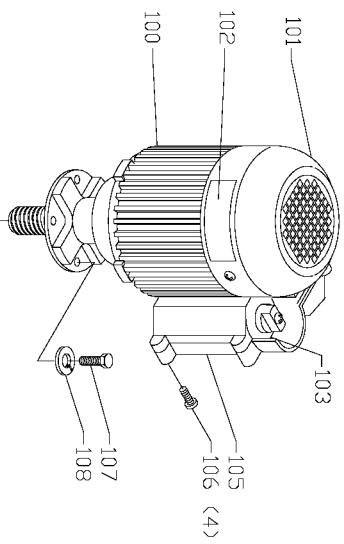

TYPE 2

TYPE 1

Parts List for 36-852 Type 1

Item Number	Part Number	Description	Qty Required
1	1340478	NUT	3
2	1246065	LOCKWASHER	3
3	1348070	SUPPORT RH	2
3	1348135	SUPPORT LH	1
4	1246004	CAP SCREW	3
5	904030201667	WASHER	3
6	1348072	SPROCKET 22 TOOTH	3
7	1348073	CHAIN 26 LINKS	3
8	1348074	HUB	3
9	1348076A	SHAFT	3
10	1347864	GREASE FITTING	3
11	1348077	COVER	3
12	1330398	SCREW	6
13	1340496	ROLLER	3
14	904030201750	LOCK WASHER	3
15	1243554	SCREW	3
16	1348075	SHAFT	3
17	1348078	SHAFT W/THREAD	3
18	1348071	BUSHING	3
19	1348069	SPRING	3
20	1347864	GREASE FITTING	3
21	1348063	OIL PLUG	1
22	1348064	SEAL	1
23	1243321	SCREW	3
24	1348067	CASE	1
25	1348068	WARNING LABEL	1
26	1347915	LUBE GUN	1

Parts List for 36-852 Type 1

Item Number	Part Number	Description	Qty Required
35	328771-02	GREASE	1
36	999010131210	OIL - 1PT	2
100	1348051	MOTOR ASSY 1PH	1
100	1348109	MOTOR 3 PHASE	1
101	1348052	FAN COVER 1 PH	1
101	1348133	FAN COVER	1
102	1348110	MOTOR PLATE	1
102	1348053	MOTOR PLATE	1
103	1348054	SWITCH ASSY	1
103	1348059	STRAIN RELIEF	1
103	1348054	SWITCH ASSY	1
103	1348111	POWER CORD	1
103	1348056	SWITCH PLATE	1
103	1348057	CAPACITOR 35UF	1
105	1348060	SWITCH BOX ASSY	1
106	1348061	SCREW	4
107	1246034	CAP SCREW	1
108	488813-00	LOCK WASHER	1
109	1348062	O-RING	1
110	1346203	SCREW	1
111	1348066	COVER	1
112	1348065	SEAL	1
113	1246181	RET RING	1
114	1347877	SPROCKET LONG	1
115	1246196	EXT RET RING	1
116	1347879	BUSHING	1
117	1348084	GEAR	1