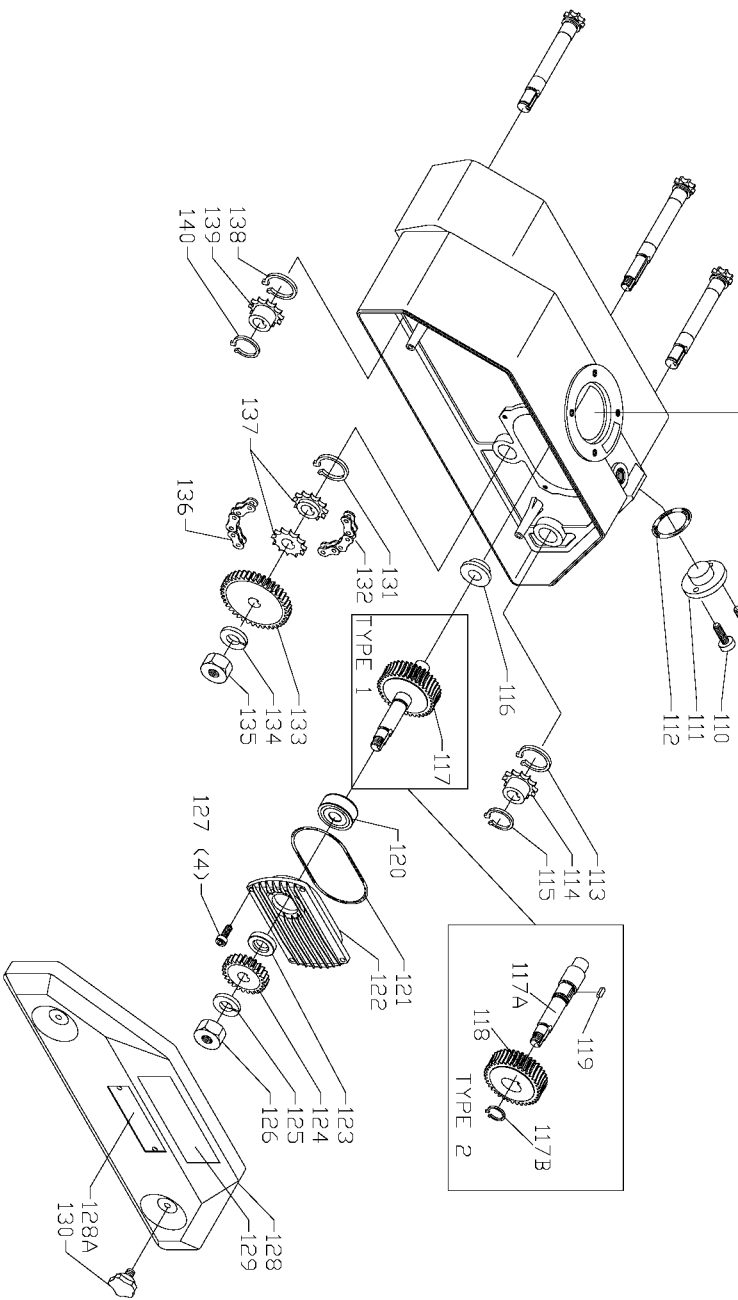

TYPE 2

TYPE 1

Parts List for 36-852 Type 1

Item Number	Part Number	Description	Qty Required
1	1340478	NUT	3
2	1246065	LOCKWASHER	3
3	1348070	SUPPORT RH	2
3	1348135	SUPPORT LH	1
4	1246004	CAP SCREW	3
5	904030201667	WASHER	3
6	1348072	SPROCKET 22 TOOTH	3
7	1348073	CHAIN 26 LINKS	3
8	1348074	HUB	3
9	1348076A	SHAFT	3
10	1347864	GREASE FITTING	3
11	1348077	COVER	3
12	1330398	SCREW	6
13	1340496	ROLLER	3
14	904030201750	LOCK WASHER	3
15	1243554	SCREW	3
16	1348075	SHAFT	3
17	1348078	SHAFT W/THREAD	3
18	1348071	BUSHING	3
19	1348069	SPRING	3
20	1347864	GREASE FITTING	3
21	1348063	OIL PLUG	1
22	1348064	SEAL	1
23	1243321	SCREW	3
24	1348067	CASE	1
25	1348068	WARNING LABEL	1
26	1347915	LUBE GUN	1

Parts List for 36-852 Type 1

Item Number	Part Number	Description	Qty Required
35	328771-02	GREASE	1
36	999010131210	OIL - 1PT	2
100	1348051	MOTOR ASSY 1PH	1
100	1348109	MOTOR 3 PHASE	1
101	1348052	FAN COVER 1 PH	1
101	1348133	FAN COVER	1
102	1348110	MOTOR PLATE	1
102	1348053	MOTOR PLATE	1
103	1348054	SWITCH ASSY	1
103	1348059	STRAIN RELIEF	1
103	1348054	SWITCH ASSY	1
103	1348111	POWER CORD	1
103	1348056	SWITCH PLATE	1
103	1348057	CAPACITOR 35UF	1
105	1348060	SWITCH BOX ASSY	1
106	1348061	SCREW	4
107	1246034	CAP SCREW	1
108	488813-00	LOCK WASHER	1
109	1348062	O-RING	1
110	1346203	SCREW	1
111	1348066	COVER	1
112	1348065	SEAL	1
113	1246181	RET RING	1
114	1347877	SPROCKET LONG	1
115	1246196	EXT RET RING	1
116	1347879	BUSHING	1
117	1348084	GEAR	1