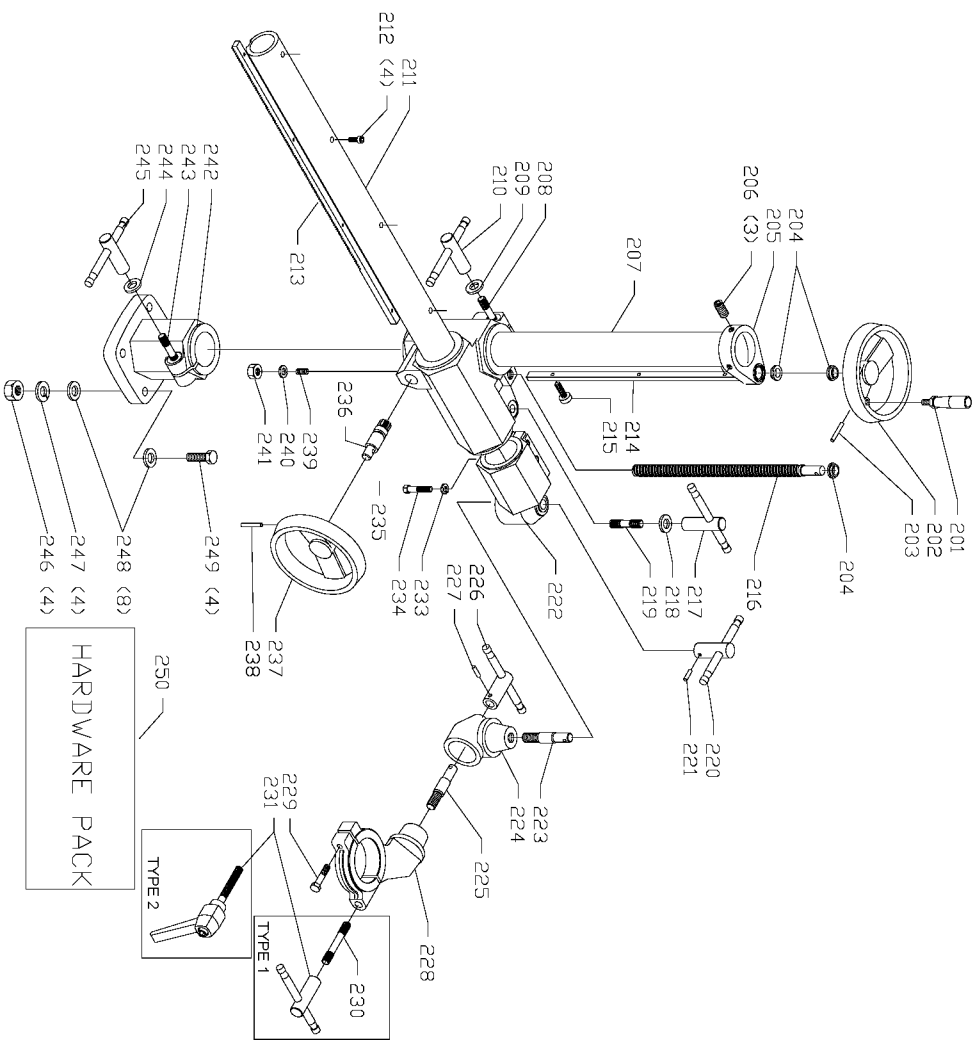

TYPE 2

TYPE 1

Parts List for 36-852 Type 1

Item Number	Part Number	Description	Qty Required
1	1340478	NUT	3
2	1246065	LOCKWASHER	3
3	1348070	SUPPORT RH	2
3	1348135	SUPPORT LH	1
4	1246004	CAP SCREW	3
5	904030201667	WASHER	3
6	1348072	SPROCKET 22 TOOTH	3
7	1348073	CHAIN 26 LINKS	3
8	1348074	HUB	3
9	1348076A	SHAFT	3
10	1347864	GREASE FITTING	3
11	1348077	COVER	3
12	1330398	SCREW	6
13	1340496	ROLLER	3
14	904030201750	LOCK WASHER	3
15	1243554	SCREW	3
16	1348075	SHAFT	3
17	1348078	SHAFT W/THREAD	3
18	1348071	BUSHING	3
19	1348069	SPRING	3
20	1347864	GREASE FITTING	3
21	1348063	OIL PLUG	1
22	1348064	SEAL	1
23	1243321	SCREW	3
24	1348067	CASE	1
25	1348068	WARNING LABEL	1
26	1347915	LUBE GUN	1

Parts List for 36-852 Type 1

Item Number	Part Number	Description	Qty Required
35	328771-02	GREASE	1
36	999010131210	OIL - 1PT	2
100	1348051	MOTOR ASSY 1PH	1
100	1348109	MOTOR 3 PHASE	1
101	1348052	FAN COVER 1 PH	1
101	1348133	FAN COVER	1
102	1348110	MOTOR PLATE	1
102	1348053	MOTOR PLATE	1
103	1348054	SWITCH ASSY	1
103	1348059	STRAIN RELIEF	1
103	1348054	SWITCH ASSY	1
103	1348111	POWER CORD	1
103	1348056	SWITCH PLATE	1
103	1348057	CAPACITOR 35UF	1
105	1348060	SWITCH BOX ASSY	1
106	1348061	SCREW	4
107	1246034	CAP SCREW	1
108	488813-00	LOCK WASHER	1
109	1348062	O-RING	1
110	1346203	SCREW	1
111	1348066	COVER	1
112	1348065	SEAL	1
113	1246181	RET RING	1
114	1347877	SPROCKET LONG	1
115	1246196	EXT RET RING	1
116	1347879	BUSHING	1
117	1348084	GEAR	1