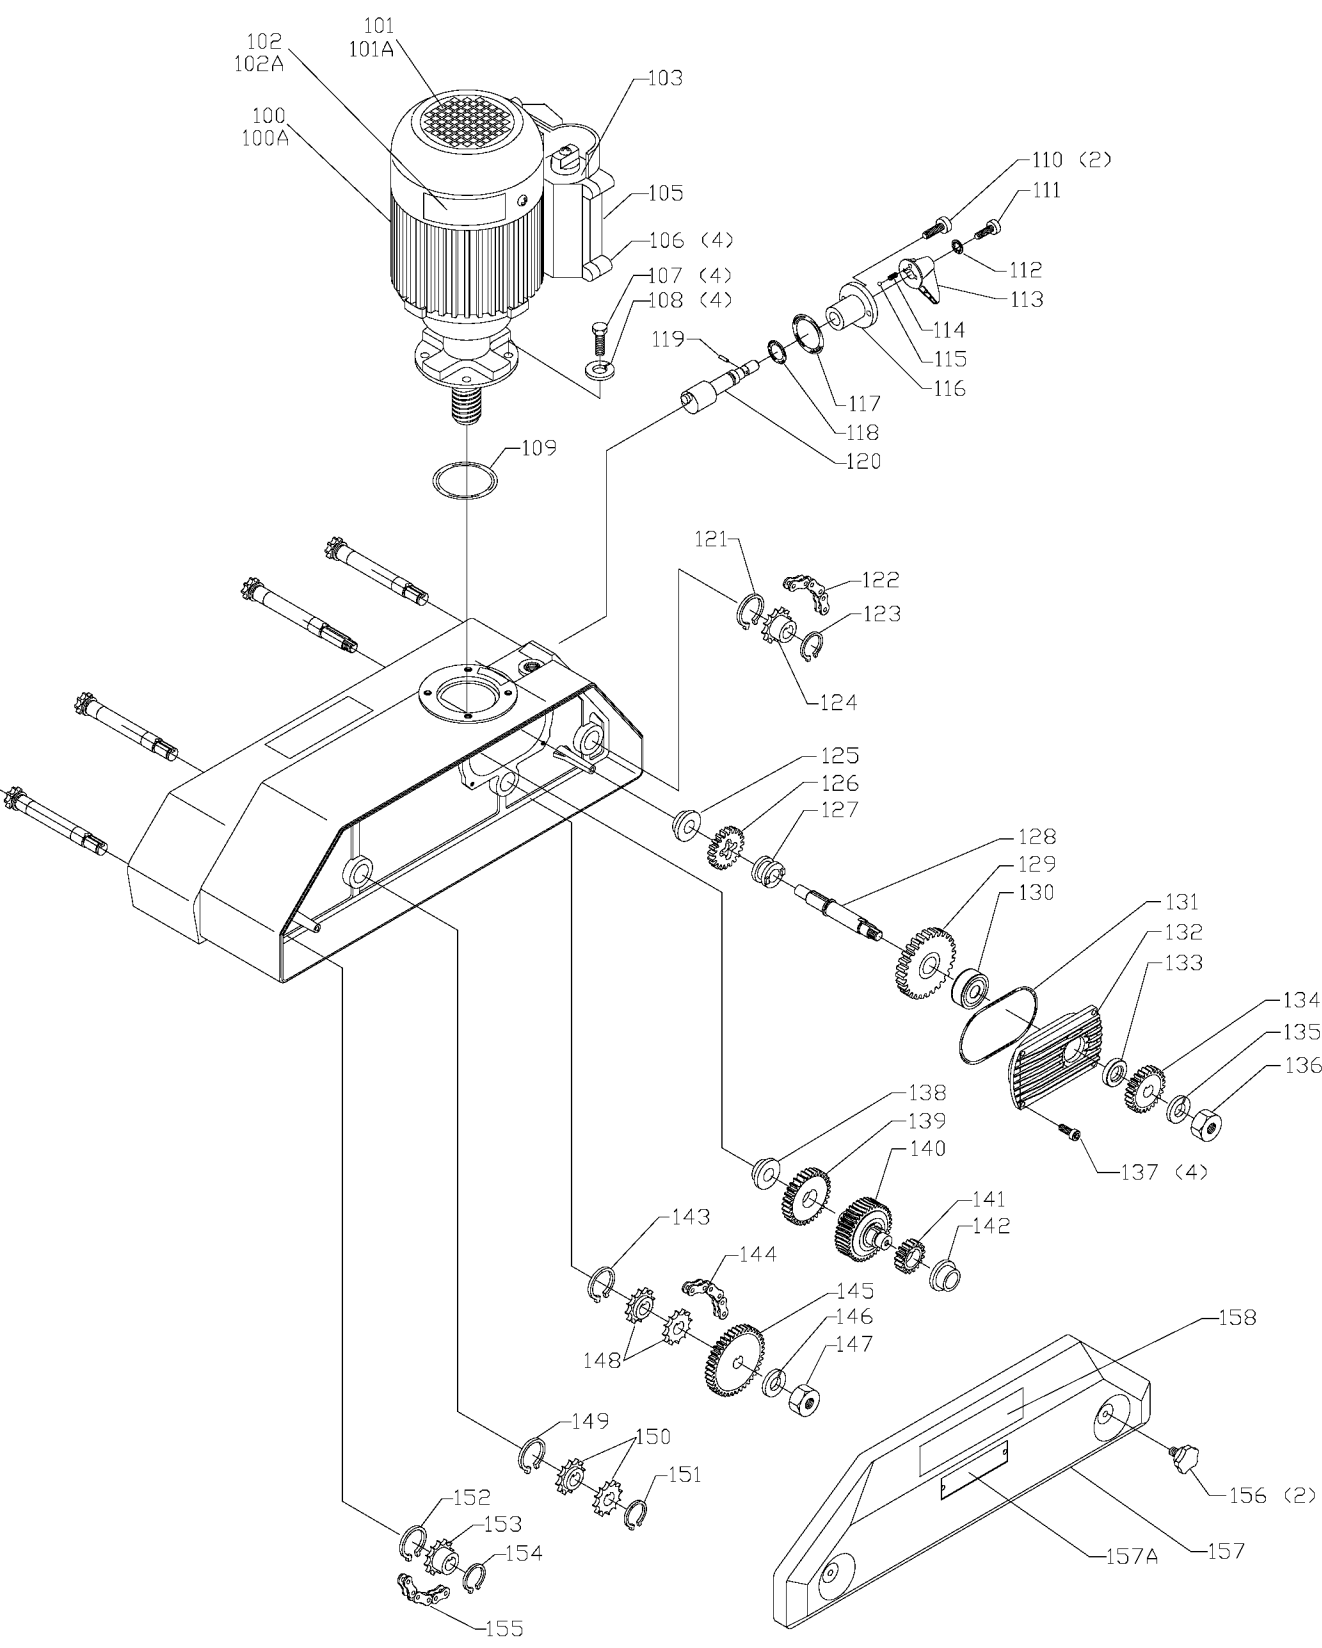

## Parts List for 36-855 Type 2

Item Number	Part Number	Description	Qty Required
1	A08819	SCREW	4
2	1246065	LOCKWASHER	4
3	1347864	GREASE FITTING	4
4	A08820	RH SUPPORT	2
4	A08821	LH SUPPORT	2
5	1246004	CAP SCREW	4
6	904030201667	WASHER	4
7	1348072	SPROCKET 22 TOOTH	4
8	1348073	CHAIN 26 LINKS	4
9	A08822	HUB	4
10	A08823	SHAFT	4
10	1330075	RETAINING RING	4
11	1347864	GREASE FITTING	4
12	A08824	COVER	4
13	1340496	ROLLER	4
16	1330398	SCREW	8
17	1348075	SHAFT	4
18	1348078	SHAFT W/THREAD	4
19	1348071	BUSHING	4
20	1348069	SPRING	4
21	1348063	OIL PLUG	1
22	1348064	SEAL	1
23	A12115	CASE	1
24	A08327	WARNING LABEL	1
25	1243321	SCREW	4
26	1347915	LUBE GUN	1
28	5140057-78	WHEEL	4

## Parts List for 36-855 Type 2

Item Number	Part Number	Description	Qty Required
29	A12102	TIRE	4
30	5140057-78	WHEEL	4
31	904030201750	LOCK WASHER	8
32	1349916	SCREW	8
33	904030201750	LOCK WASHER	8
34	1246054	CAP SCREW	8
35	328771-02	GREASE	1
36	999010131210	OIL - 1PT	2
100	1348051	MOTOR ASSY 1PH	1
101	1348052	FAN COVER 1 PH	1
102	A08319	MOTOR PLATE	1
103	1348054	SWITCH ASSY	1
103	1348054	SWITCH ASSY	1
103	1348111	POWER CORD	1
103	1348059	STRAIN RELIEF	1
103	1348057	CAPACITOR 35UF	1
103	1348056	SWITCH PLATE	1
105	1348060	SWITCH BOX ASSY	1
106	1348061	SCREW	4
107	1246034	CAP SCREW	4
108	488813-00	LOCK WASHER	4
109	1348062	O-RING	1
110	1346203	SCREW	2
111	1246051	CAP SCREW	1
112	1343521	WASHER	1
113	1348123	LEVER	1
114	1348124	SPRING	1