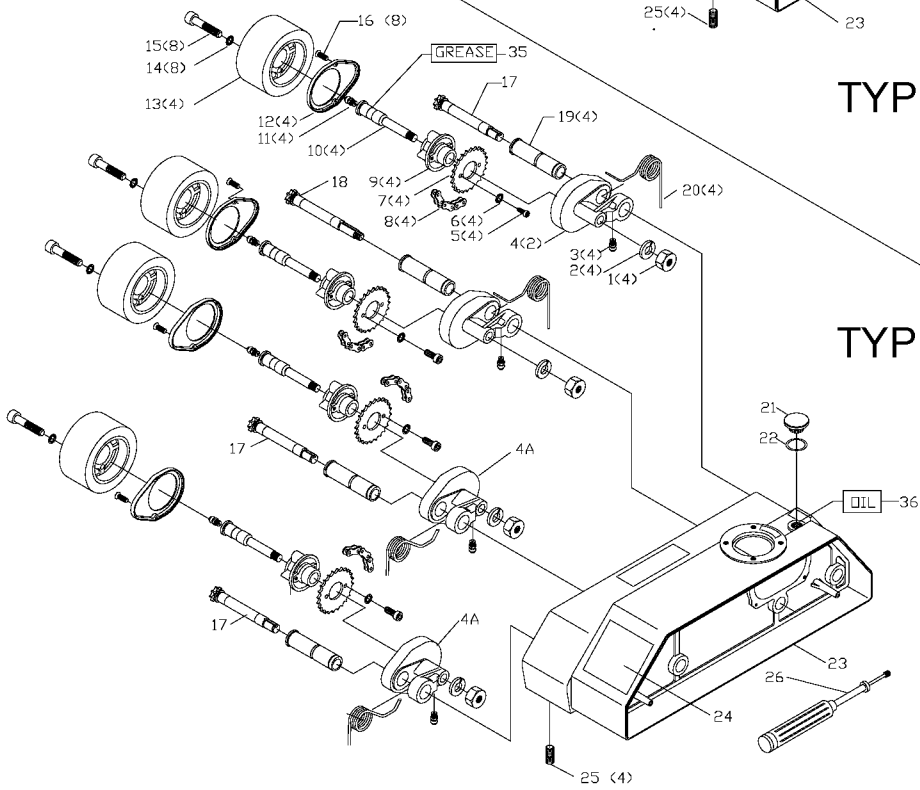

## Parts List for 36-855 Type 2

Item Number	Part Number	Description	Qty Required
1	A08819	SCREW	4
2	1246065	LOCKWASHER	4
3	1347864	GREASE FITTING	4
4	A08820	RH SUPPORT	2
4	A08821	LH SUPPORT	2
5	1246004	CAP SCREW	4
6	904030201667	WASHER	4
7	1348072	SPROCKET 22 TOOTH	4
8	1348073	CHAIN 26 LINKS	4
9	A08822	HUB	4
10	A08823	SHAFT	4
10	1330075	RETAINING RING	4
11	1347864	GREASE FITTING	4
12	A08824	COVER	4
13	1340496	ROLLER	4
16	1330398	SCREW	8
17	1348075	SHAFT	4
18	1348078	SHAFT W/THREAD	4
19	1348071	BUSHING	4
20	1348069	SPRING	4
21	1348063	OIL PLUG	1
22	1348064	SEAL	1
23	A12115	CASE	1
24	A08327	WARNING LABEL	1
25	1243321	SCREW	4
26	1347915	LUBE GUN	1
28	5140057-78	WHEEL	4

## Parts List for 36-855 Type 2

Item Number	Part Number	Description	Qty Required
29	A12102	TIRE	4
30	5140057-78	WHEEL	4
31	904030201750	LOCK WASHER	8
32	1349916	SCREW	8
33	904030201750	LOCK WASHER	8
34	1246054	CAP SCREW	8
35	328771-02	GREASE	1
36	999010131210	OIL - 1PT	2
100	1348051	MOTOR ASSY 1PH	1
101	1348052	FAN COVER 1 PH	1
102	A08319	MOTOR PLATE	1
103	1348054	SWITCH ASSY	1
103	1348054	SWITCH ASSY	1
103	1348111	POWER CORD	1
103	1348059	STRAIN RELIEF	1
103	1348057	CAPACITOR 35UF	1
103	1348056	SWITCH PLATE	1
105	1348060	SWITCH BOX ASSY	1
106	1348061	SCREW	4
107	1246034	CAP SCREW	4
108	488813-00	LOCK WASHER	4
109	1348062	O-RING	1
110	1346203	SCREW	2
111	1246051	CAP SCREW	1
112	1343521	WASHER	1
113	1348123	LEVER	1
114	1348124	SPRING	1