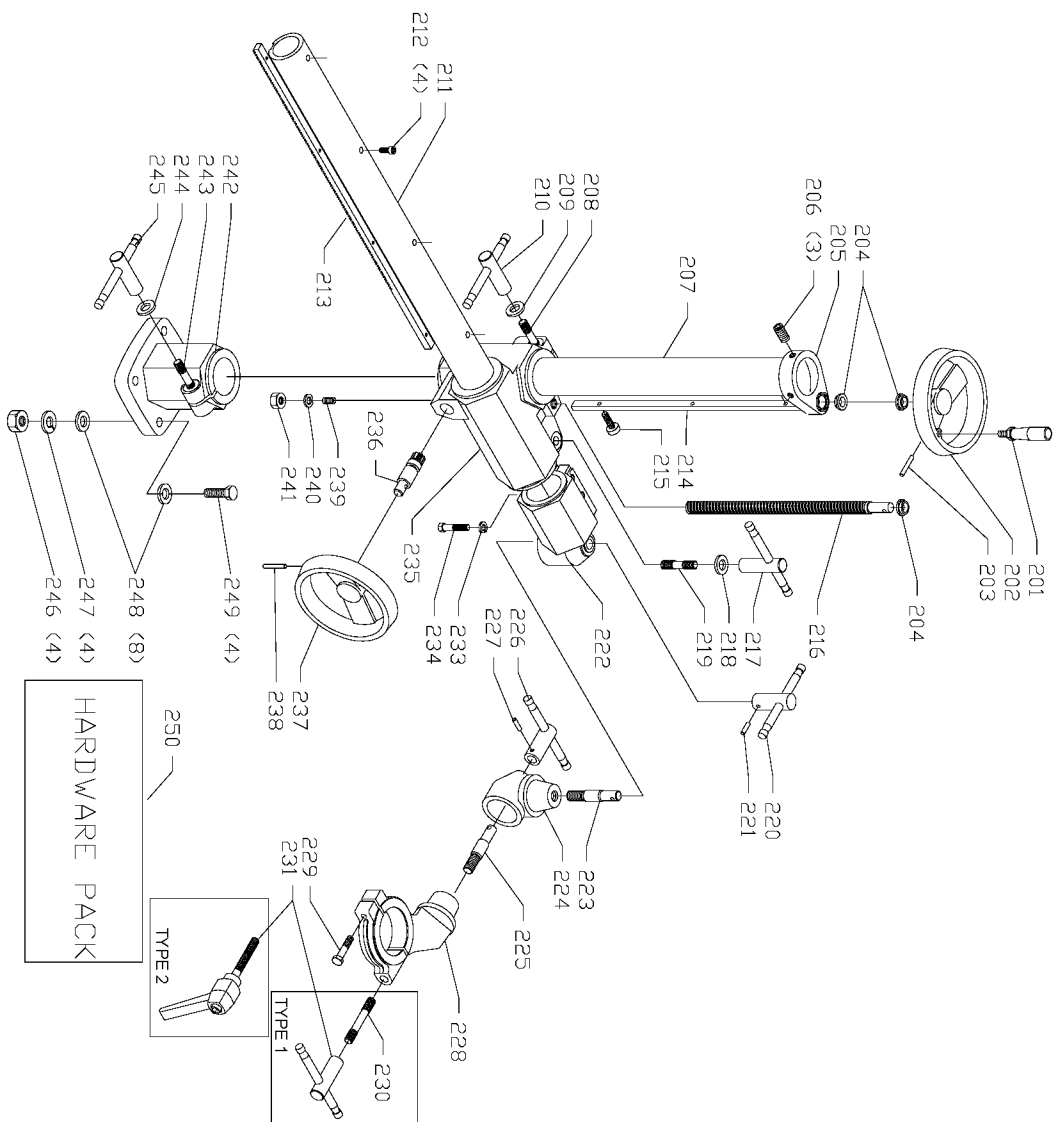

## Parts List for 36-855 Type 2

Item Number	Part Number	Description	Qty Required
1	A08819	SCREW	4
2	1246065	LOCKWASHER	4
3	1347864	GREASE FITTING	4
4	A08820	RH SUPPORT	2
4	A08821	LH SUPPORT	2
5	1246004	CAP SCREW	4
6	904030201667	WASHER	4
7	1348072	SPROCKET 22 TOOTH	4
8	1348073	CHAIN 26 LINKS	4
9	A08822	HUB	4
10	A08823	SHAFT	4
10	1330075	RETAINING RING	4
11	1347864	GREASE FITTING	4
12	A08824	COVER	4
13	1340496	ROLLER	4
16	1330398	SCREW	8
17	1348075	SHAFT	4
18	1348078	SHAFT W/THREAD	4
19	1348071	BUSHING	4
20	1348069	SPRING	4
21	1348063	OIL PLUG	1
22	1348064	SEAL	1
23	A12115	CASE	1
24	A08327	WARNING LABEL	1
25	1243321	SCREW	4
26	1347915	LUBE GUN	1
28	5140057-78	WHEEL	4

## Parts List for 36-855 Type 2

Item Number	Part Number	Description	Qty Required
29	A12102	TIRE	4
30	5140057-78	WHEEL	4
31	904030201750	LOCK WASHER	8
32	1349916	SCREW	8
33	904030201750	LOCK WASHER	8
34	1246054	CAP SCREW	8
35	328771-02	GREASE	1
36	999010131210	OIL - 1PT	2
100	1348051	MOTOR ASSY 1PH	1
101	1348052	FAN COVER 1 PH	1
102	A08319	MOTOR PLATE	1
103	1348054	SWITCH ASSY	1
103	1348054	SWITCH ASSY	1
103	1348111	POWER CORD	1
103	1348059	STRAIN RELIEF	1
103	1348057	CAPACITOR 35UF	1
103	1348056	SWITCH PLATE	1
105	1348060	SWITCH BOX ASSY	1
106	1348061	SCREW	4
107	1246034	CAP SCREW	4
108	488813-00	LOCK WASHER	4
109	1348062	O-RING	1
110	1346203	SCREW	2
111	1246051	CAP SCREW	1
112	1343521	WASHER	1
113	1348123	LEVER	1
114	1348124	SPRING	1