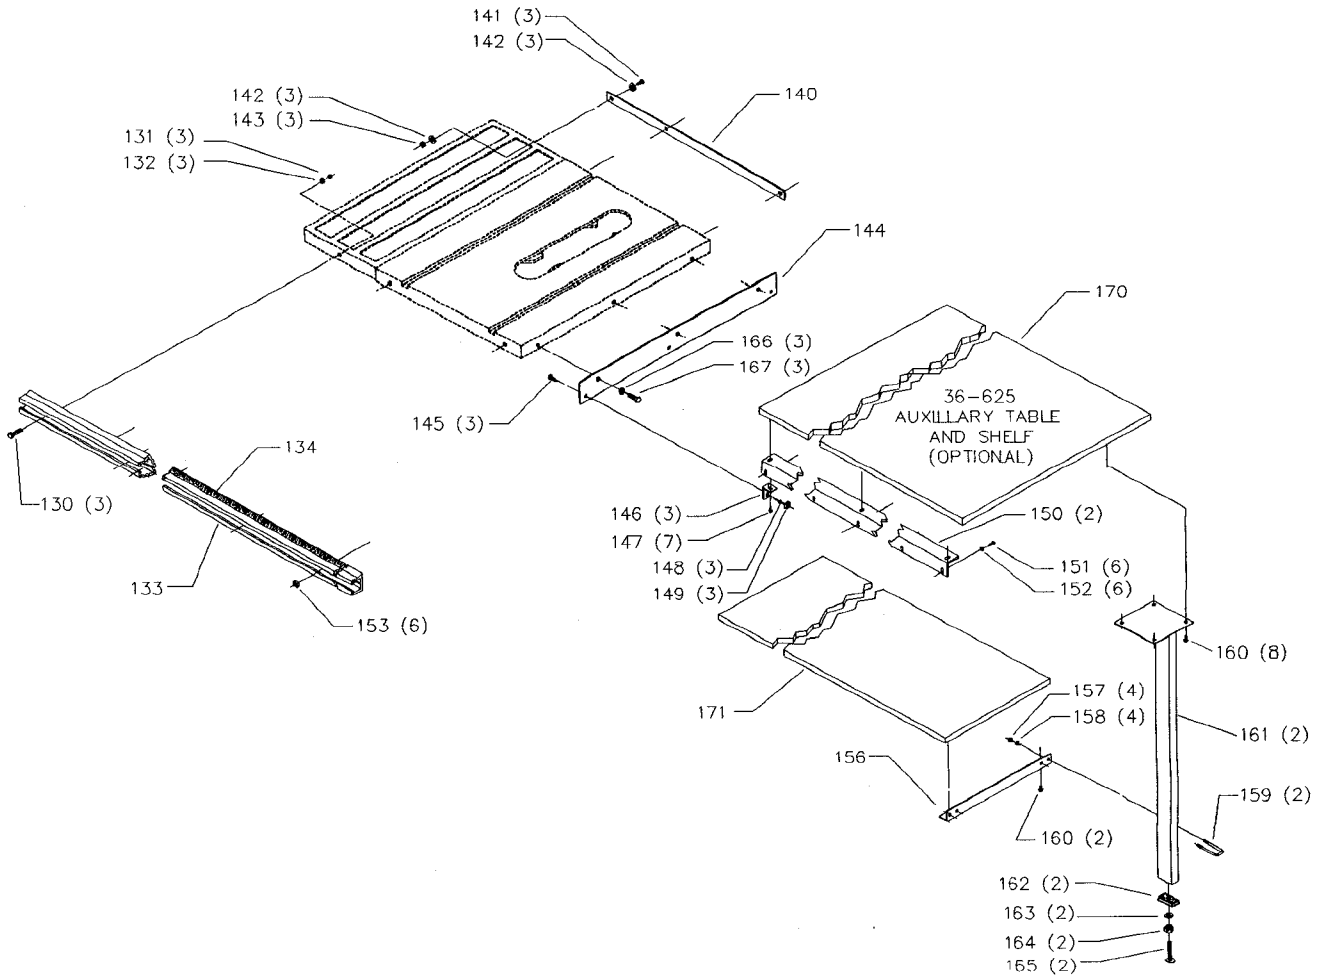

**36-924**  
**50" PRECISION SAW GUIDE**

## Parts List for 36-924 Type 1

Item Number	Part Number	Description	Qty Required
101	422393430005	FENCE	1
102	400063270001	CLAMP ASSY	1
103	000000-00	No Longer Available	1
104	000000-00	No Longer Available	1
105	000000-00	No Longer Available	1
106	422270680003S	LOCKING LUG	1
107	905010102702	ROLL PIN	1
108	921011100001	BALL	1
109	928012500001	SPRING	1
110	901041509440	SET SCREW	1
111	422271040002	THRUST WASHER	1
112	422391060002S	SHAFT	1
113	901051631229	PAN HEAD SCREW	4
114	908250131756S	O-RING	1
115	905011031370	ROLL PIN	1
116	422390190001	CAM HANDLE	2
117	422391380002	HANDLE	1
118	422391050001S	GRIP	1
119	422391120005S	LEVELING SCREW	2
120	422390480001S	ADJUSTMENT PLUG	2
121	901024431708	SCREW	2
122	904010101614S	STEEL WASHER	2
123	000000-00	No Longer Available	1
124	902050002919S	NUT	2
125	904010101620S	WASHER	2
126	424120600005S	KNOB	2
127	901051631126S	SCREW	2

## Parts List for 36-924 Type 1

Item Number	Part Number	Description	Qty Required
128	422393750001	CURSOR	1
130	901010600648S	CAP SCREW	3
131	904010101615	STEEL WASHER	3
132	489191-00	HEX NUT	3
133	000000-00	No Longer Available	1
134	000000-00	No Longer Available	1
140	000000-00	No Longer Available	1
141	901110200821	CARRIAGE BOLT	3
142	904010101615	STEEL WASHER	6
143	489191-00	HEX NUT	3
144	000000-00	No Longer Available	1
145	901110200821	CARRIAGE BOLT	3
146	422270890007S	ANGLE BRACKET	3
147	901062231380	SPEC SCREW	7
148	904010101614S	STEEL WASHER	3
149	902020401306	SQ NUT	3
150	422270890006S	TABLE SUPPORT	2
151	901010600612S	CAP SCREW	6
152	904010101614S	STEEL WASHER	6
153	902020401306	SQ NUT	6
156	000000-00	No Longer Available	1
157	489026-00	HEX NUT	4
158	904010101614S	STEEL WASHER	4
159	422391120006	U-BOLT	2
160	901062231380	SPEC SCREW	10
161	422393660001	LEG ASSY	2
162	422390010009	LEG ADAPTER	2