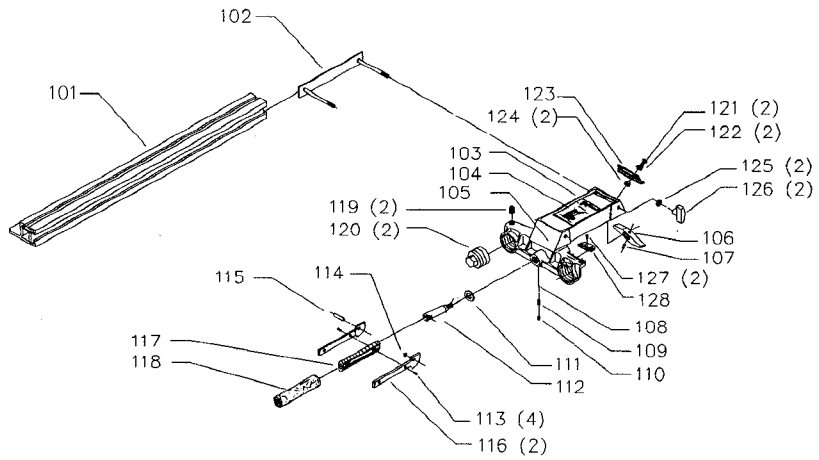

**36-924**  
**50" PRECISION SAW GUIDE**

## Parts List for 36-924 Type 1

Item Number	Part Number	Description	Qty Required
101	422393430005	FENCE	1
102	400063270001	CLAMP ASSY	1
103	000000-00	No Longer Available	1
104	000000-00	No Longer Available	1
105	000000-00	No Longer Available	1
106	422270680003S	LOCKING LUG	1
107	905010102702	ROLL PIN	1
108	921011100001	BALL	1
109	928012500001	SPRING	1
110	901041509440	SET SCREW	1
111	422271040002	THRUST WASHER	1
112	422391060002S	SHAFT	1
113	901051631229	PAN HEAD SCREW	4
114	908250131756S	O-RING	1
115	905011031370	ROLL PIN	1
116	422390190001	CAM HANDLE	2
117	422391380002	HANDLE	1
118	422391050001S	GRIP	1
119	422391120005S	LEVELING SCREW	2
120	422390480001S	ADJUSTMENT PLUG	2
121	901024431708	SCREW	2
122	904010101614S	STEEL WASHER	2
123	000000-00	No Longer Available	1
124	902050002919S	NUT	2
125	904010101620S	WASHER	2
126	424120600005S	KNOB	2
127	901051631126S	SCREW	2

## Parts List for 36-924 Type 1

Item Number	Part Number	Description	Qty Required
128	422393750001	CURSOR	1
130	901010600648S	CAP SCREW	3
131	904010101615	STEEL WASHER	3
132	489191-00	HEX NUT	3
133	000000-00	No Longer Available	1
134	000000-00	No Longer Available	1
140	000000-00	No Longer Available	1
141	901110200821	CARRIAGE BOLT	3
142	904010101615	STEEL WASHER	6
143	489191-00	HEX NUT	3
144	000000-00	No Longer Available	1
145	901110200821	CARRIAGE BOLT	3
146	422270890007S	ANGLE BRACKET	3
147	901062231380	SPEC SCREW	7
148	904010101614S	STEEL WASHER	3
149	902020401306	SQ NUT	3
150	422270890006S	TABLE SUPPORT	2
151	901010600612S	CAP SCREW	6
152	904010101614S	STEEL WASHER	6
153	902020401306	SQ NUT	6
156	000000-00	No Longer Available	1
157	489026-00	HEX NUT	4
158	904010101614S	STEEL WASHER	4
159	422391120006	U-BOLT	2
160	901062231380	SPEC SCREW	10
161	422393660001	LEG ASSY	2
162	422390010009	LEG ADAPTER	2