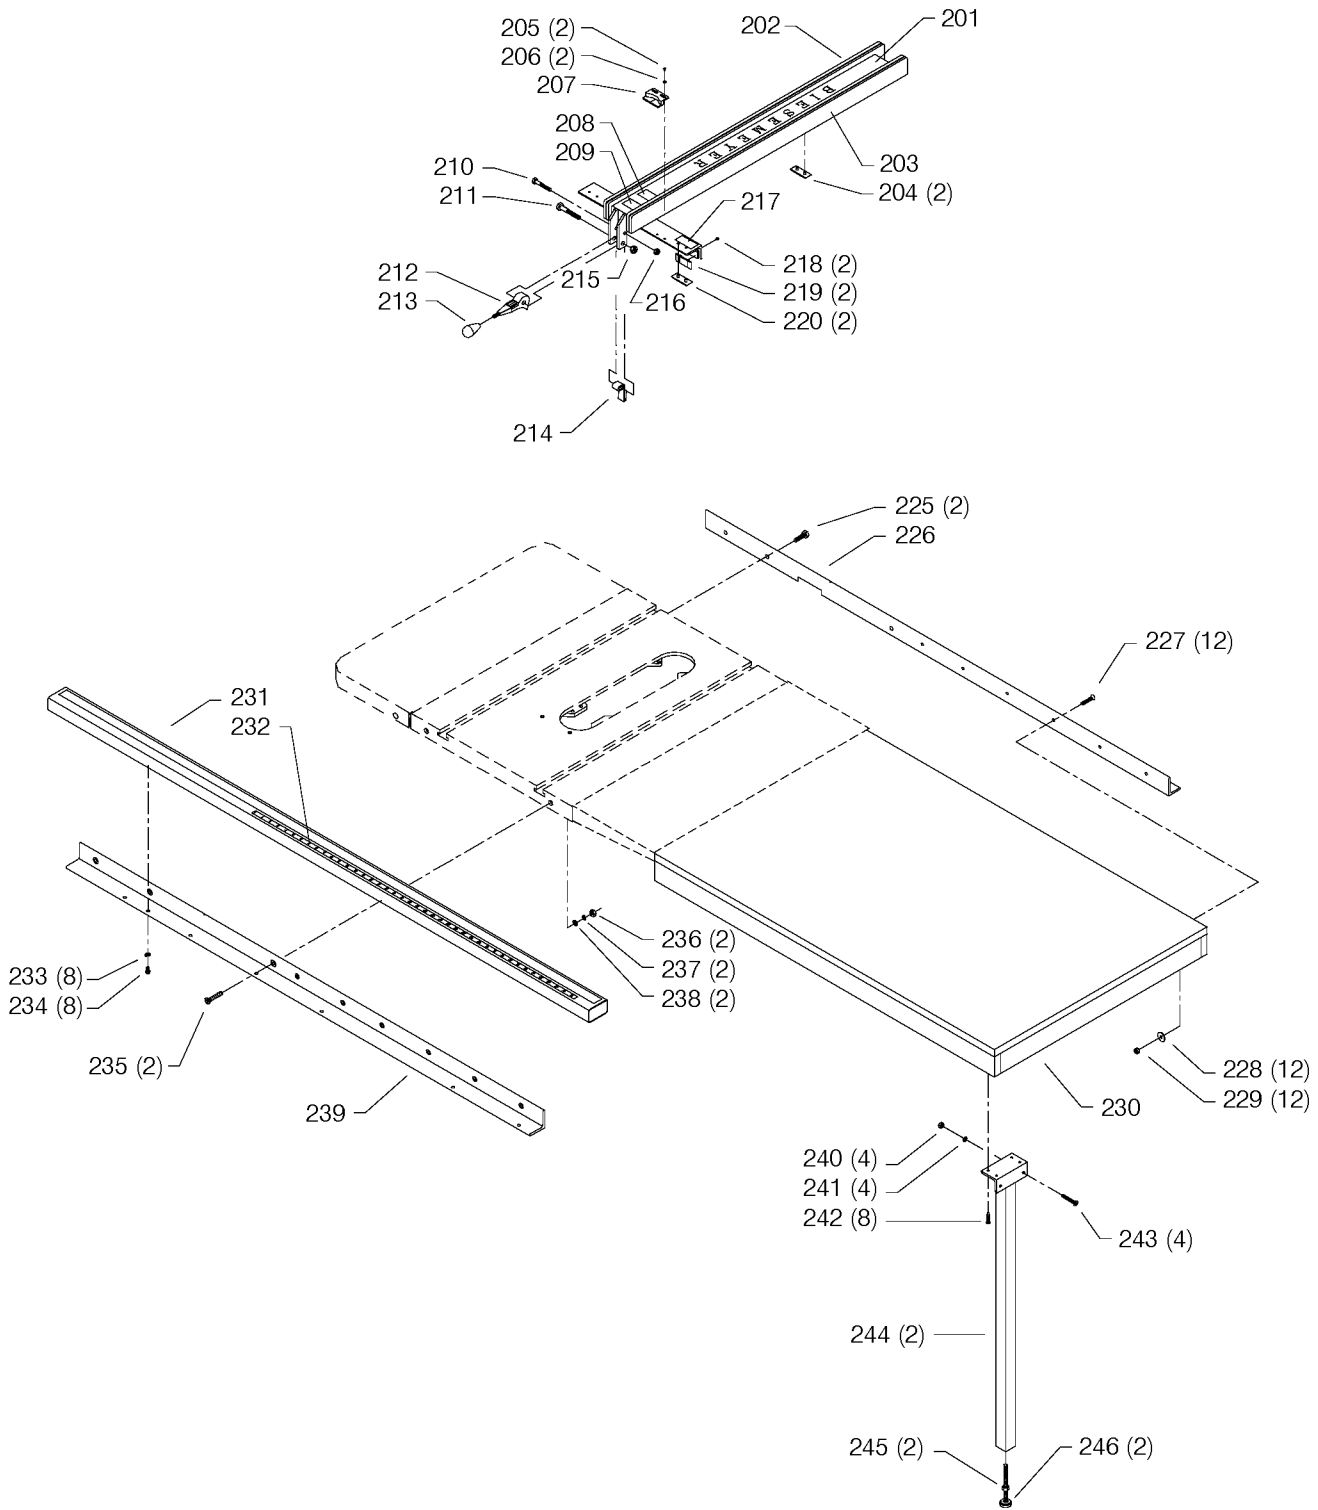

## Parts List for 36-957 Type 1

Item Number	Part Number	Description	Qty Required
1	1086935	BLADE GUARD	1
1	1086334S	SEE THRU GUARD	1
2	1086388S	PUSH NUT CAP	1
3	1087811S	PIN	1
4	1086353S	SPRING	1
5	422160470001S	KICK BACK FINGER	1
6	422040710007S	PIN	2
7	1086337S	PIVOT BRACKET	1
8	1086387S	PUSH NUT	1
9	905010106729S	PIN	1
10	422040860002S	SPLITTER W/BUSHING	1
11	901010600649S	CAP SCREW	2
12	904010101620S	WASHER	2
13	904020101703S	LOCK WASHER	1
14	422040140052S	SPLITTER BRACKET	1
15	422040890003S	SUPPORT ROD	1
16	422040140053S	BRACKET	1
17	901010600649S	CAP SCREW	1
18	902010201226S	NUT	2
19	904030201751	LOCK WASHER	1
20	901010600649S	CAP SCREW	1
21	422030720001S	PLATE	1
22	422040140037S	SPLITTER BRACKET	1
23	904010312934S	WASHER	2
24	901030100230S	SCREW	1
25	901030100755S	CAP SCREW	1
26	422020740001S	HOLE PLUG	1

## Parts List for 36-957 Type 1

Item Number	Part Number	Description	Qty Required
27	422020600003S	HANDLE	1
28	904070105555S	FIBRE WSHR	1
29	422013550004	MITER GAGE BODY	1
29	34-895	MITER GAUGE	1
30	901041501181S	SET SCREW	1
31	901041509428S	SET SCREW	3
32	422040750002	POINTER	1
33	34-895	MITER GAUGE	1
34	422010880004S	STOP LINK	1
35	901041501181S	SET SCREW	1
36	422040720001S	PLATE	1
37	901020305750S	MACHINE SCREW	1
38	422011120001S	SCREW	1
40	000000-00	No Longer Available	1
41	901010609964	SCREW	3
42	904100312097S	SPECIAL WASHER	3
43	438010110021	INSULATOR	1
45	901030331046S	FLAT HEAD SCREW	1
46	902010101300S	HEX NUT	1
47	904010101620S	WASHER	1
48	902012931513S	KEPS NUT	2
49	422400140014	BRACKET	1
50	901024531123S	SCREW	2
51	438013170154	STARTER	1
52	438010040007S	CLAMP	2
53	438010110054S	INSULATOR SLEEVE	3
55	34-154	STD INS 10IN CONT SW	1