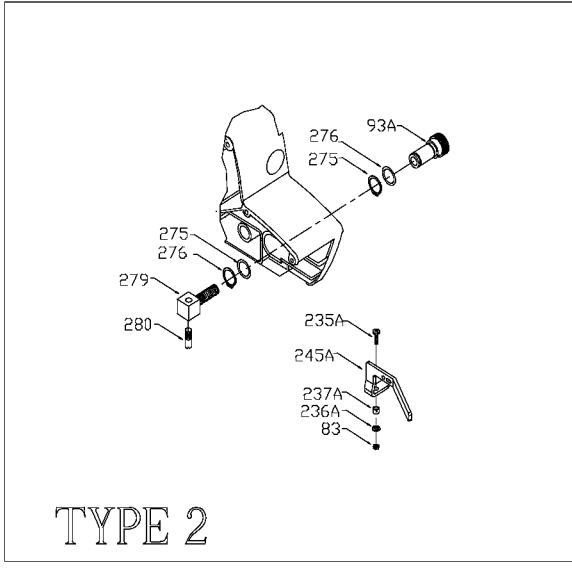

PORTER-CABLE BELT SANDERS

trained repairmen. Contact the nearest Porter-Cable Service Center or other competent repair center.

Type 1, 2, 3,

361
362
363

Parts List for 360 Type 1

Item Number	Part Number	Description	Qty Required
1	000000-00	No Longer Available	1
1	000000-00	No Longer Available	1
1	000000-00	No Longer Available	1
1	839325	FAN VACUUM	1
2	000000-00	No Longer Available	1
2	860972	FIELD 115V	1
3	N031635	BRUSH & SPRING	2
3	803483	BRUSH CAP	2
3	873497	BRUSH HOLDER	2
4	000000-00	No Longer Available	1
5	N380209	CORD ASM,16-3SJ, 7FT	1
5	000000-00	No Longer Available	1
5	875863	CORD	1
11	803876SV	BEARING	3
12	804211	BEARING,NEEDLE	3
12	803846SV	BEARING	3
15	330003-05	BEARING,BALL	3
23	801852	SEAL	1
31	000000-00	No Longer Available	1
31	000000-00	No Longer Available	1
37	862604	BELT	1
37	903840	DRIVE PULLEY	1
37	000000-00	No Longer Available	1
40	000000-00	No Longer Available	1
40	000000-00	No Longer Available	1
51	000000-00	No Longer Available	1
51	000000-00	No Longer Available	1

Parts List for 360 Type 1

Item Number	Part Number	Description	Qty Required
211	000000-00	No Longer Available	1
212	000000-00	No Longer Available	10
213	844107	SCREW	10
214	803496	WASHER	10
215	843081	SCREW	10
216	000000-00	No Longer Available	1
218	000000-00	No Longer Available	10
219	882036	SCREW	10
221	802289	SCREW	10
222	000000-00	No Longer Available	1
223	801372	NUT	10
224	883479	SCREW	10
227	000000-00	No Longer Available	10
228	876965	SCREW	10
229	000000-00	No Longer Available	10
230	878262	SCREW	10
231	893792	SCREW	10
232	330045-09	SCREW	10
233	000000-00	No Longer Available	10
234	000000-00	No Longer Available	1
235	802589	SCREW	10
236	802318	WASHER	10
237	000000-00	No Longer Available	10
238	823254	NUT	10
239	803341	WASHER	10
240	803365	CAP	1
241	878563	KEY	1