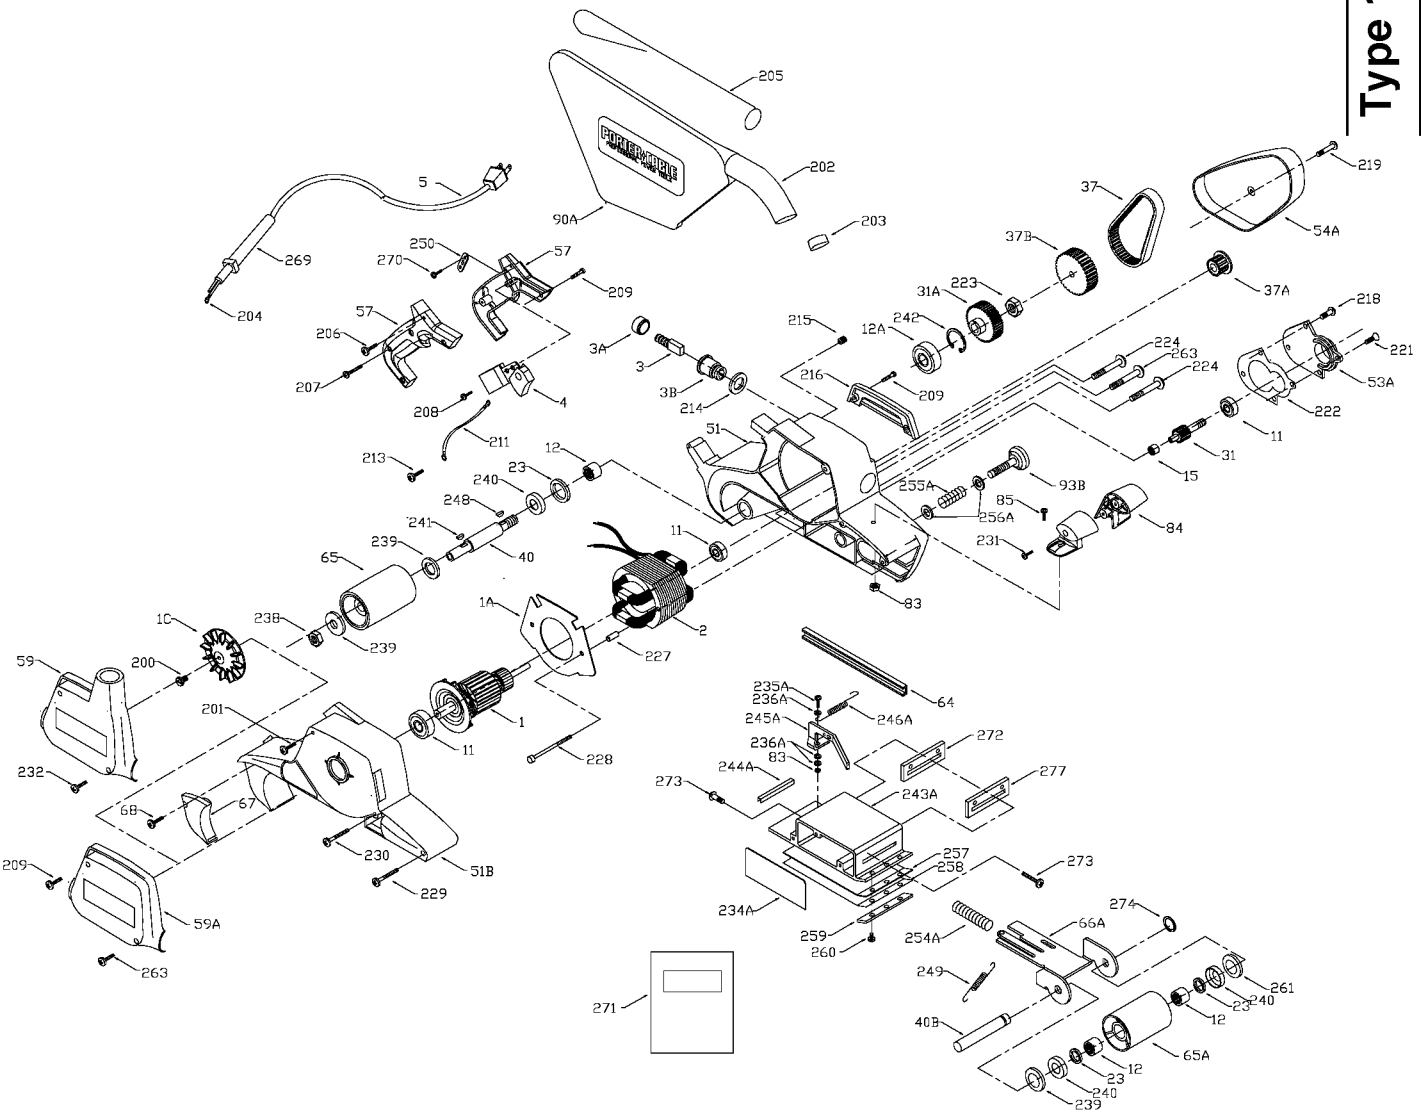

PORTER-CABLE BELT SANDERS

trained repairmen. Contact the nearest Porter-Cable Service Center or other competent repair center.

Type 1, 2, 3,

361
362
363

Parts List for 360 Type 1

Item Number	Part Number	Description	Qty Required
1	000000-00	No Longer Available	1
1	000000-00	No Longer Available	1
1	000000-00	No Longer Available	1
1	839325	FAN VACUUM	1
2	000000-00	No Longer Available	1
2	860972	FIELD 115V	1
3	N031635	BRUSH & SPRING	2
3	803483	BRUSH CAP	2
3	873497	BRUSH HOLDER	2
4	000000-00	No Longer Available	1
5	N380209	CORD ASM,16-3SJ, 7FT	1
5	000000-00	No Longer Available	1
5	875863	CORD	1
11	803876SV	BEARING	3
12	804211	BEARING,NEEDLE	3
12	803846SV	BEARING	3
15	330003-05	BEARING,BALL	3
23	801852	SEAL	1
31	000000-00	No Longer Available	1
31	000000-00	No Longer Available	1
37	862604	BELT	1
37	903840	DRIVE PULLEY	1
37	000000-00	No Longer Available	1
40	000000-00	No Longer Available	1
40	000000-00	No Longer Available	1
51	000000-00	No Longer Available	1
51	000000-00	No Longer Available	1

Parts List for 360 Type 1

Item Number	Part Number	Description	Qty Required
211	000000-00	No Longer Available	1
212	000000-00	No Longer Available	10
213	844107	SCREW	10
214	803496	WASHER	10
215	843081	SCREW	10
216	000000-00	No Longer Available	1
218	000000-00	No Longer Available	10
219	882036	SCREW	10
221	802289	SCREW	10
222	000000-00	No Longer Available	1
223	801372	NUT	10
224	883479	SCREW	10
227	000000-00	No Longer Available	10
228	876965	SCREW	10
229	000000-00	No Longer Available	10
230	878262	SCREW	10
231	893792	SCREW	10
232	330045-09	SCREW	10
233	000000-00	No Longer Available	10
234	000000-00	No Longer Available	1
235	802589	SCREW	10
236	802318	WASHER	10
237	000000-00	No Longer Available	10
238	823254	NUT	10
239	803341	WASHER	10
240	803365	CAP	1
241	878563	KEY	1