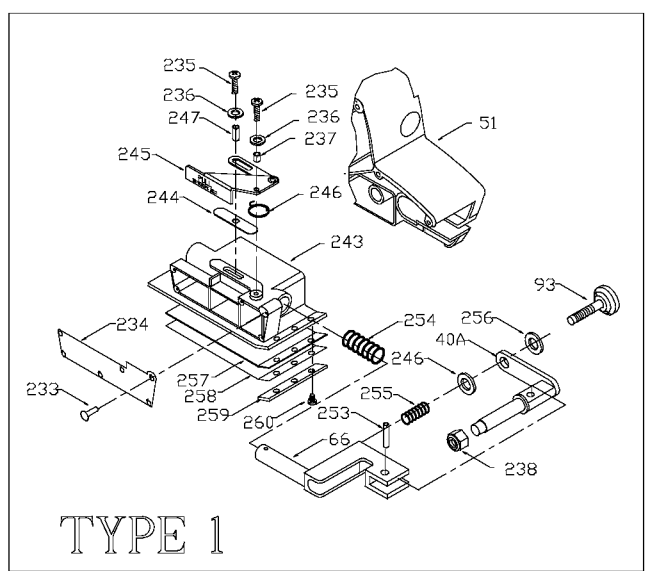

PORTER-CABLE BELT SANDERS

trained repairmen. Contact the nearest Porter-Cable Service Center or other competent repair center.

Type 1, 2, 3,

361
362
363

TYPE 1

TYPE 2

Parts List for 360 Type 4

| Item Number | Part Number | Description | Qty Required |
|-------------|-------------|---------------------|--------------|
| 1 | 000000-00 | No Longer Available | 1 |
| 1 | 881026 | ARMATURE | 1 |
| 1 | 845948 | BAFFLE | 1 |
| 1 | 839325 | FAN VACUUM | 1 |
| 2 | 000000-00 | No Longer Available | 1 |
| 2 | 860972 | FIELD 115V | 1 |
| 3 | N031635 | BRUSH & SPRING | 2 |
| 3 | 803483 | BRUSH CAP | 2 |
| 3 | 873497 | BRUSH HOLDER | 2 |
| 4 | 876770 | SWITCH | 1 |
| 5 | 875863 | CORD | 1 |
| 5 | 879758 | CORD-EURO | 1 |
| 5 | 839549 | CORD | 1 |
| 11 | 803876SV | BEARING | 3 |
| 12 | 804211 | BEARING,NEEDLE | 3 |
| 12 | 803846SV | BEARING | 3 |
| 15 | 855284 | BEARING | 3 |
| 23 | 801852 | SEAL | 1 |
| 31 | D839308 | PINION DRIVE | 1 |
| 31 | D839309 | GEAR DRIVEN | 1 |
| 37 | 862604 | BELT | 1 |
| 37 | 903840 | DRIVE PULLEY | 1 |
| 37 | 000000-00 | No Longer Available | 1 |
| 40 | 839310 | SHAFT DRIVE PLU | 1 |
| 40 | 885103 | PULLEY SHAFT 3 | 1 |
| 51 | 000000-00 | No Longer Available | 1 |
| 51 | 000000-00 | No Longer Available | 1 |