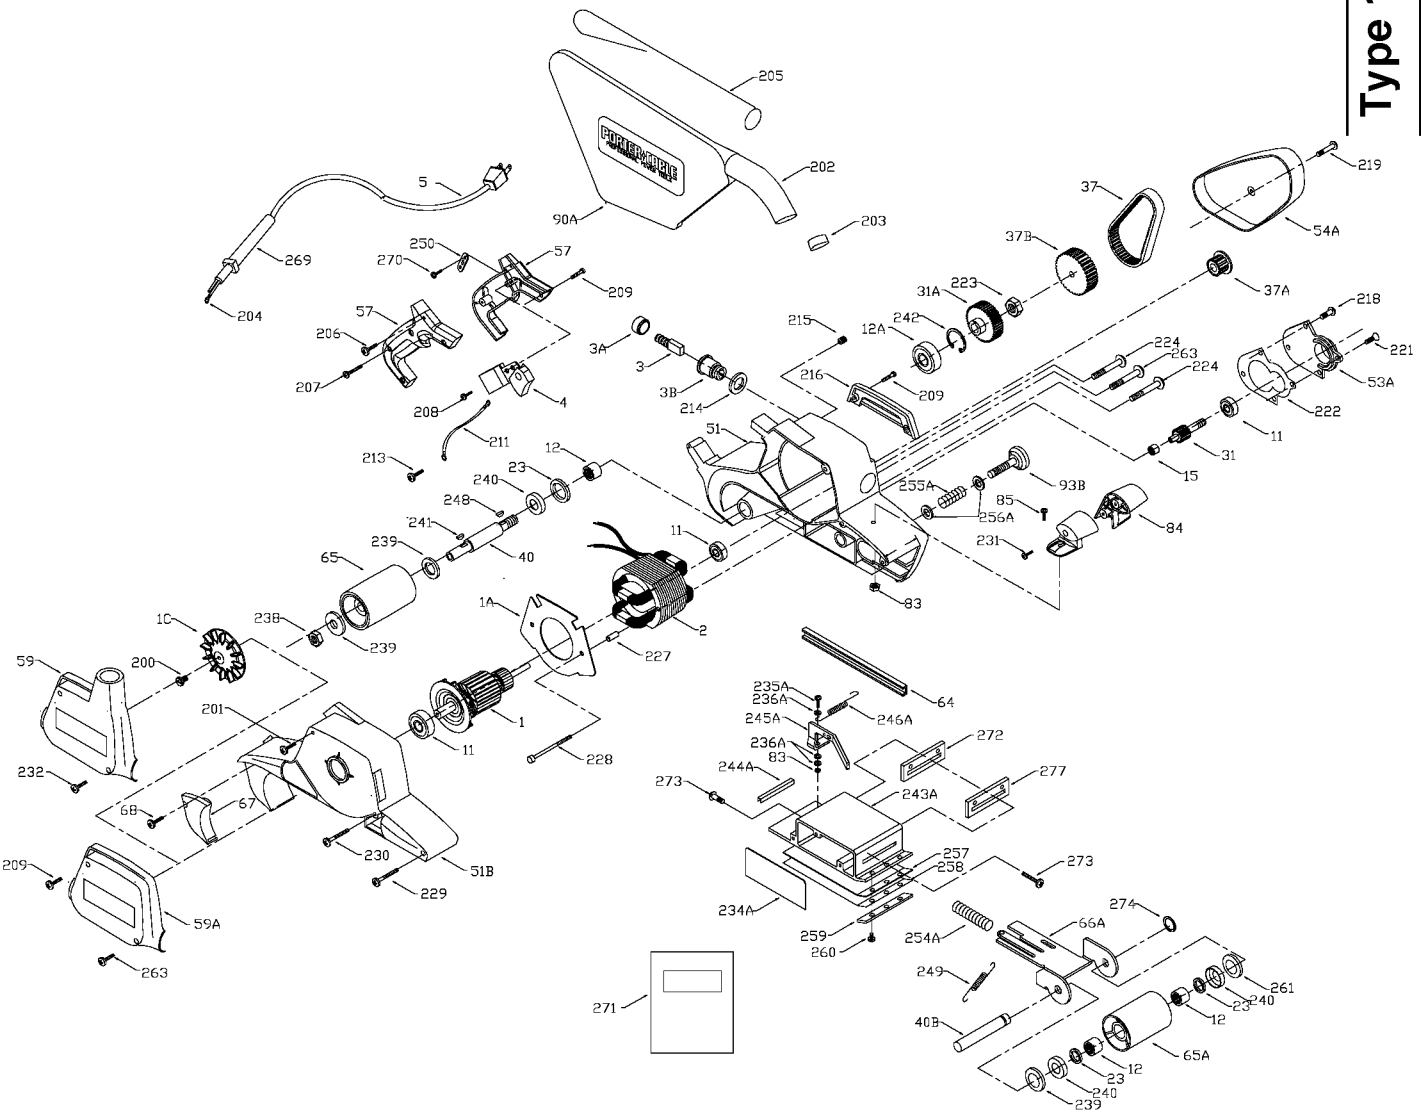

PORTER-CABLE BELT SANDERS

trained repairmen. Contact the nearest Porter-Cable Service Center or other competent repair center.

Type 1, 2, 3,

361
362
363

TYPE 1

Parts List for 360 Type 4

Item Number	Part Number	Description	Qty Required
1	000000-00	No Longer Available	1
1	881026	ARMATURE	1
1	845948	BAFFLE	1
1	839325	FAN VACUUM	1
2	000000-00	No Longer Available	1
2	860972	FIELD 115V	1
3	N031635	BRUSH & SPRING	2
3	803483	BRUSH CAP	2
3	873497	BRUSH HOLDER	2
4	876770	SWITCH	1
5	875863	CORD	1
5	879758	CORD-EURO	1
5	839549	CORD	1
11	803876SV	BEARING	3
12	804211	BEARING,NEEDLE	3
12	803846SV	BEARING	3
15	855284	BEARING	3
23	801852	SEAL	1
31	D839308	PINION DRIVE	1
31	D839309	GEAR DRIVEN	1
37	862604	BELT	1
37	903840	DRIVE PULLEY	1
37	000000-00	No Longer Available	1
40	839310	SHAFT DRIVE PLU	1
40	885103	PULLEY SHAFT 3	1
51	000000-00	No Longer Available	1
51	000000-00	No Longer Available	1