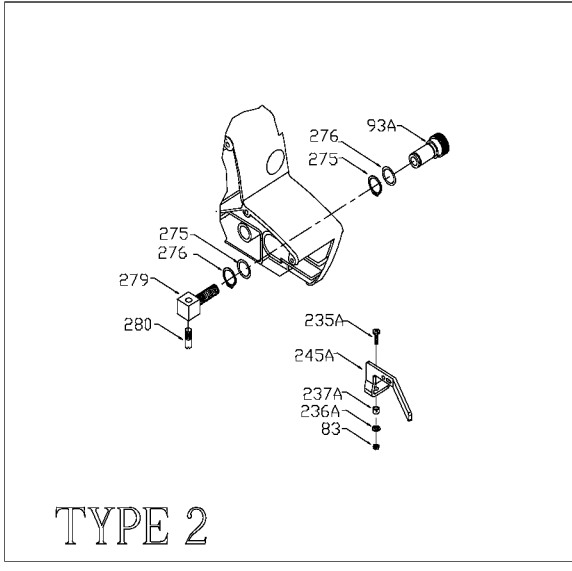

PORTER-CABLE BELT SANDERS

trained repairmen. Contact the nearest Porter-Cable Service Center or other competent repair center.

Type 1, 2, 3,

361
362
363

TYPE 1

TYPE 2

Parts List for 360 Type 4

| Item Number | Part Number | Description | Qty Required |
|-------------|-------------|---------------------|--------------|
| 1 | 000000-00 | No Longer Available | 1 |
| 1 | 881026 | ARMATURE | 1 |
| 1 | 845948 | BAFFLE | 1 |
| 1 | 839325 | FAN VACUUM | 1 |
| 2 | 000000-00 | No Longer Available | 1 |
| 2 | 860972 | FIELD 115V | 1 |
| 3 | N031635 | BRUSH & SPRING | 2 |
| 3 | 803483 | BRUSH CAP | 2 |
| 3 | 873497 | BRUSH HOLDER | 2 |
| 4 | 876770 | SWITCH | 1 |
| 5 | 875863 | CORD | 1 |
| 5 | 879758 | CORD-EURO | 1 |
| 5 | 839549 | CORD | 1 |
| 11 | 803876SV | BEARING | 3 |
| 12 | 804211 | BEARING,NEEDLE | 3 |
| 12 | 803846SV | BEARING | 3 |
| 15 | 855284 | BEARING | 3 |
| 23 | 801852 | SEAL | 1 |
| 31 | D839308 | PINION DRIVE | 1 |
| 31 | D839309 | GEAR DRIVEN | 1 |
| 37 | 862604 | BELT | 1 |
| 37 | 903840 | DRIVE PULLEY | 1 |
| 37 | 000000-00 | No Longer Available | 1 |
| 40 | 839310 | SHAFT DRIVE PLU | 1 |
| 40 | 885103 | PULLEY SHAFT 3 | 1 |
| 51 | 000000-00 | No Longer Available | 1 |
| 51 | 000000-00 | No Longer Available | 1 |