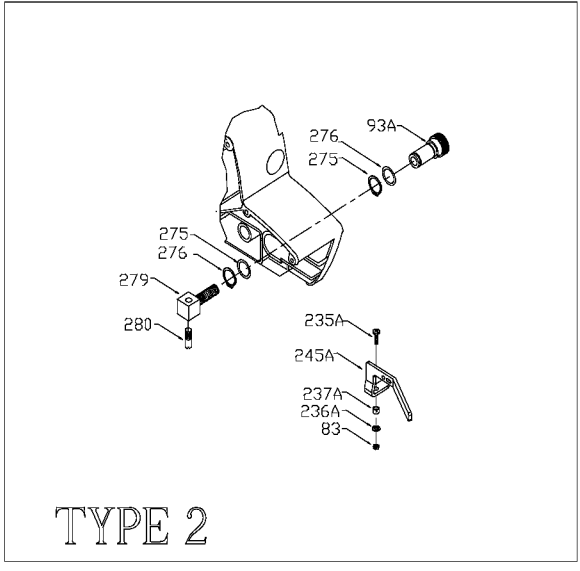

PORTER-CABLE BELT SANDERS

trained repairmen. Contact the nearest Porter-Cable Service Center or other competent repair center.

Type 1, 2, 3,

360
361
362
363

TYPE 1

TYPE 2

Parts List for 360 Type 2

Item Number	Part Number	Description	Qty Required
1	860973	ARMATURE 115V	1
1	881026	ARMATURE	1
1	845948	BAFFLE	1
1	839325	FAN VACUUM	1
2	000000-00	No Longer Available	1
2	860972	FIELD 115V	1
3	N031635	BRUSH & SPRING	2
3	803483	BRUSH CAP	2
3	873497	BRUSH HOLDER	2
4	876770	SWITCH	1
5	875863	CORD	1
5	879758	CORD-EURO	1
5	839549	CORD	1
11	803876SV	BEARING	3
12	804211	BEARING,NEEDLE	3
12	803846SV	BEARING	3
15	855284	BEARING	3
23	801852	SEAL	1
31	D839308	PINION DRIVE	1
31	D839309	GEAR DRIVEN	1
37	862604	BELT	1
37	903840	DRIVE PULLEY	1
37	000000-00	No Longer Available	1
40	839310	SHAFT DRIVE PLU	1
40	885103	PULLEY SHAFT 3	1
51	699206	FRAME	1
51	000000-00	No Longer Available	1

Parts List for 360 Type 2

Item Number	Part Number	Description	Qty Required
244	698511	WEAR PLATE	1
245	698501	LEVER	1
246	698504	SPRING	1
248	878563	KEY	1
250	861434	CORD CLAMP	1
254	698500	SPRING	1
257	839040	CORK COVERING	1
258	908910	SHOE ASSY	1
259	908910	SHOE ASSY	1
260	876384	SCREW	10
261	803317	WASHER	10
263	878813	SCREW	10
268	861434	CORD CLAMP	1
269	810716	RELIEVER	1
270	859227	SCREW	10
271	000000-00	No Longer Available	1
272	698507	CONTROL PLATE	1
273	874117	SCREW	10
274	853455	RING	10
275	698624	WASHER	10
276	842848	RETAINING RING	10
277	A22854	TRACKING BOX	1
277	912484	TRACKING BOX	1
279	000000-00	No Longer Available	1
280	698746	CONTROL PIN	1
281	803104	LEAD	1
282	839300	FAN	1