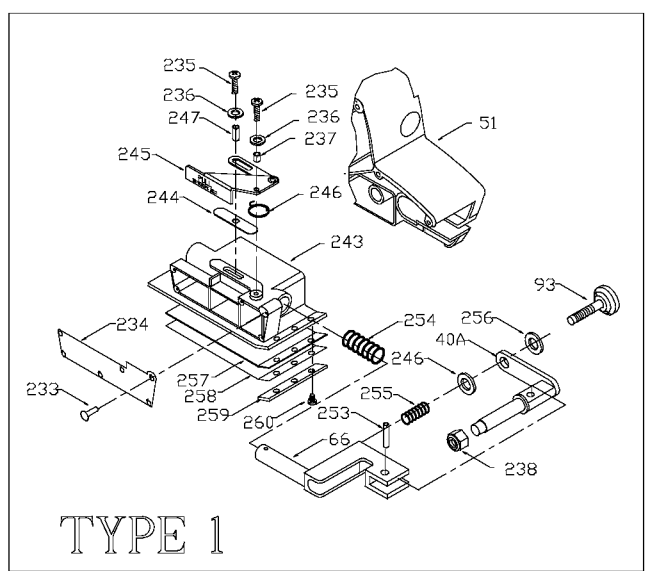

PORTER-CABLE BELT SANDERS

trained repairmen. Contact the nearest Porter-Cable Service Center or other competent repair center.

Type 1, 2, 3,

360
361
362
363

TYPE 1

TYPE 2

Parts List for 360 Type 2

Item Number	Part Number	Description	Qty Required
1	860973	ARMATURE 115V	1
1	881026	ARMATURE	1
1	845948	BAFFLE	1
1	839325	FAN VACUUM	1
2	000000-00	No Longer Available	1
2	860972	FIELD 115V	1
3	N031635	BRUSH & SPRING	2
3	803483	BRUSH CAP	2
3	873497	BRUSH HOLDER	2
4	876770	SWITCH	1
5	875863	CORD	1
5	879758	CORD-EURO	1
5	839549	CORD	1
11	803876SV	BEARING	3
12	804211	BEARING,NEEDLE	3
12	803846SV	BEARING	3
15	855284	BEARING	3
23	801852	SEAL	1
31	D839308	PINION DRIVE	1
31	D839309	GEAR DRIVEN	1
37	862604	BELT	1
37	903840	DRIVE PULLEY	1
37	000000-00	No Longer Available	1
40	839310	SHAFT DRIVE PLU	1
40	885103	PULLEY SHAFT 3	1
51	699206	FRAME	1
51	000000-00	No Longer Available	1

Parts List for 360 Type 2

Item Number	Part Number	Description	Qty Required
244	698511	WEAR PLATE	1
245	698501	LEVER	1
246	698504	SPRING	1
248	878563	KEY	1
250	861434	CORD CLAMP	1
254	698500	SPRING	1
257	839040	CORK COVERING	1
258	908910	SHOE ASSY	1
259	908910	SHOE ASSY	1
260	876384	SCREW	10
261	803317	WASHER	10
263	878813	SCREW	10
268	861434	CORD CLAMP	1
269	810716	RELIEVER	1
270	859227	SCREW	10
271	000000-00	No Longer Available	1
272	698507	CONTROL PLATE	1
273	874117	SCREW	10
274	853455	RING	10
275	698624	WASHER	10
276	842848	RETAINING RING	10
277	A22854	TRACKING BOX	1
277	912484	TRACKING BOX	1
279	000000-00	No Longer Available	1
280	698746	CONTROL PIN	1
281	803104	LEAD	1
282	839300	FAN	1