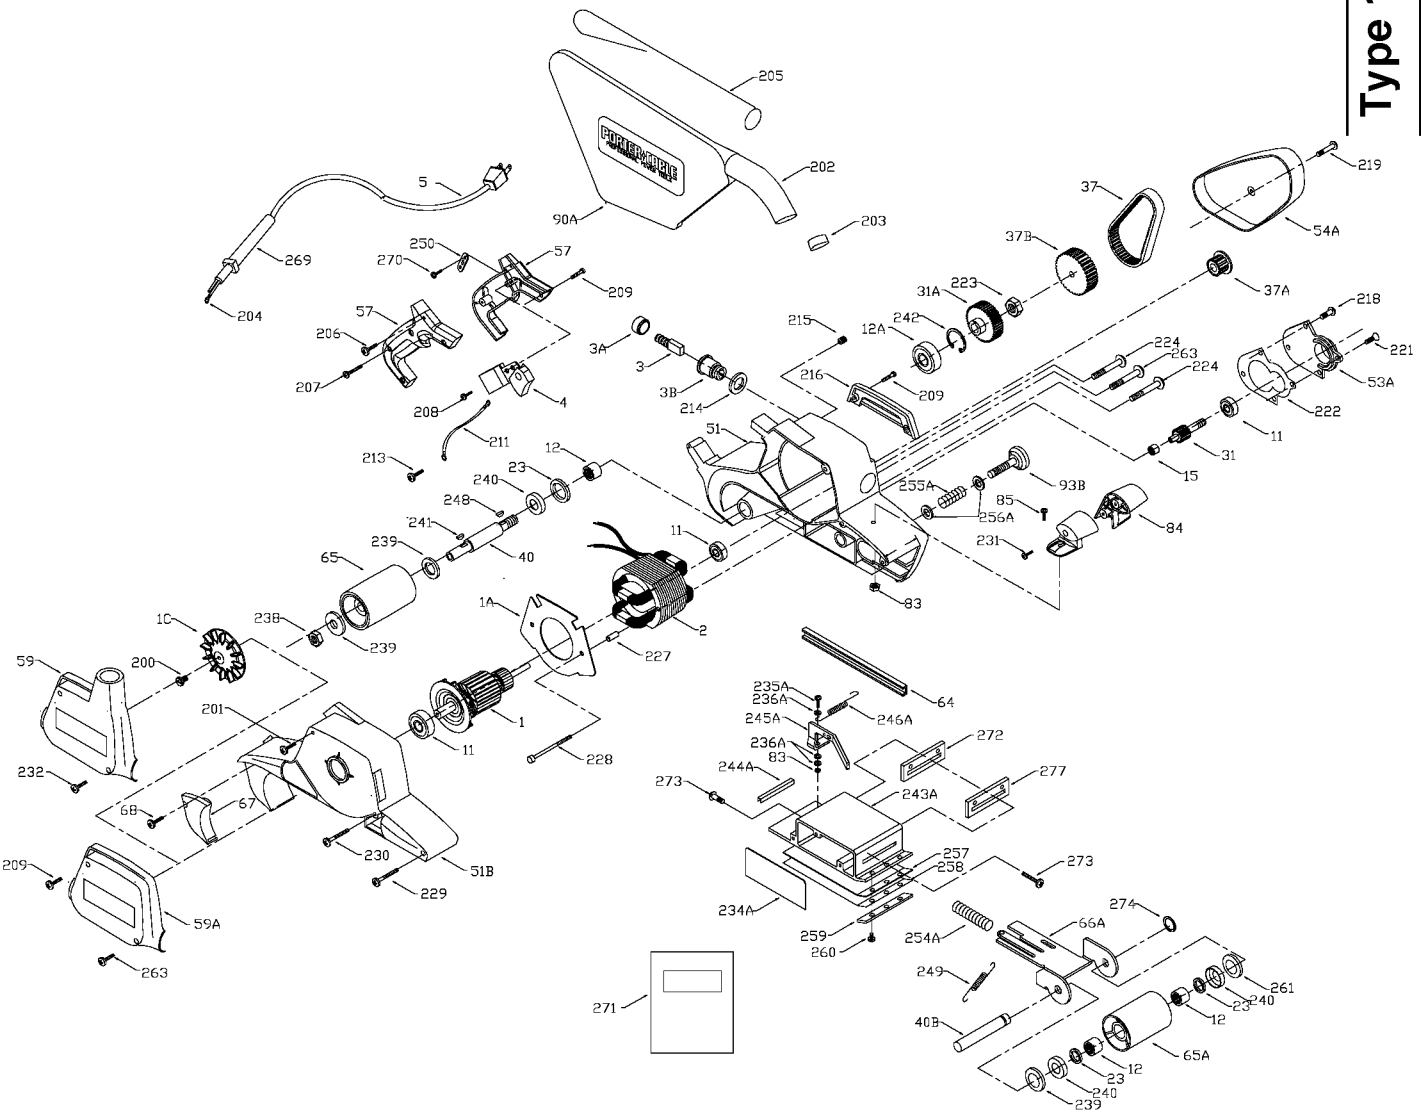

PORTER-CABLE BELT SANDERS

trained repairmen. Contact the nearest Porter-Cable Service Center or other competent repair center.

Type 1, 2, 3,

360
361
362
363

TYPE 1

TYPE 2

Parts List for 360 Type 2

Item Number	Part Number	Description	Qty Required
1	860973	ARMATURE 115V	1
1	881026	ARMATURE	1
1	845948	BAFFLE	1
1	839325	FAN VACUUM	1
2	000000-00	No Longer Available	1
2	860972	FIELD 115V	1
3	N031635	BRUSH & SPRING	2
3	803483	BRUSH CAP	2
3	873497	BRUSH HOLDER	2
4	876770	SWITCH	1
5	875863	CORD	1
5	879758	CORD-EURO	1
5	839549	CORD	1
11	803876SV	BEARING	3
12	804211	BEARING,NEEDLE	3
12	803846SV	BEARING	3
15	855284	BEARING	3
23	801852	SEAL	1
31	D839308	PINION DRIVE	1
31	D839309	GEAR DRIVEN	1
37	862604	BELT	1
37	903840	DRIVE PULLEY	1
37	000000-00	No Longer Available	1
40	839310	SHAFT DRIVE PLU	1
40	885103	PULLEY SHAFT 3	1
51	699206	FRAME	1
51	000000-00	No Longer Available	1

Parts List for 360 Type 2

Item Number	Part Number	Description	Qty Required
244	698511	WEAR PLATE	1
245	698501	LEVER	1
246	698504	SPRING	1
248	878563	KEY	1
250	861434	CORD CLAMP	1
254	698500	SPRING	1
257	839040	CORK COVERING	1
258	908910	SHOE ASSY	1
259	908910	SHOE ASSY	1
260	876384	SCREW	10
261	803317	WASHER	10
263	878813	SCREW	10
268	861434	CORD CLAMP	1
269	810716	RELIEVER	1
270	859227	SCREW	10
271	000000-00	No Longer Available	1
272	698507	CONTROL PLATE	1
273	874117	SCREW	10
274	853455	RING	10
275	698624	WASHER	10
276	842848	RETAINING RING	10
277	A22854	TRACKING BOX	1
277	912484	TRACKING BOX	1
279	000000-00	No Longer Available	1
280	698746	CONTROL PIN	1
281	803104	LEAD	1
282	839300	FAN	1