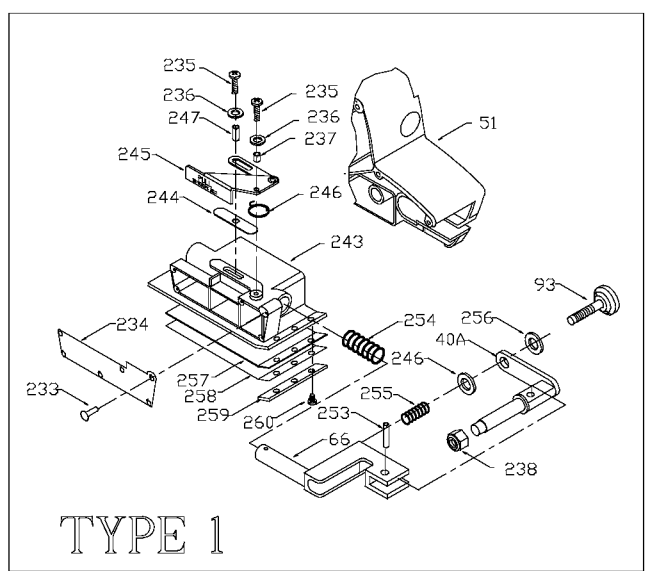

PORTER-CABLE BELT SANDERS

trained repairmen. Contact the nearest Porter-Cable Service Center or other competent repair center.

Type 1, 2, 3,

361
362
363

TYPE 1

TYPE 2

Parts List for 363 Type 4

Item Number	Part Number	Description	Qty Required
1	000000-00	No Longer Available	1
1	881026	ARMATURE	1
1	845948	BAFFLE	1
2	000000-00	No Longer Available	1
2	860972	FIELD 115V	1
3	N031635	BRUSH & SPRING	2
3	803483	BRUSH CAP	2
3	873497	BRUSH HOLDER	2
4	876770	SWITCH	1
5	875863	CORD	1
5	879758	CORD-EURO	1
5	839549	CORD	1
11	803876SV	BEARING	3
12	804211	BEARING,NEEDLE	3
12	803846SV	BEARING	3
15	855284	BEARING	3
23	801852	SEAL	1
31	D839308	PINION DRIVE	1
31	D839309	GEAR DRIVEN	1
37	862604	BELT	1
37	903840	DRIVE PULLEY	1
37	000000-00	No Longer Available	1
40	861323	DRIVE SHAFT	1
40	885104	PULLEY SHAFT 4	1
51	000000-00	No Longer Available	1
51	000000-00	No Longer Available	1
53	000000-00	No Longer Available	1

Parts List for 363 Type 4

Item Number	Part Number	Description	Qty Required
213	844107	SCREW	10
214	803496	WASHER	10
215	802388	SCREW	10
216	839293	COVER COMMUTATO	1
218	848148	SCREW	10
219	882036	SCREW	10
221	802289	SCREW	10
222	000000-00	No Longer Available	1
223	801372	NUT	10
224	883479	SCREW	10
227	000000-00	No Longer Available	10
228	838312	SCREW	10
229	802607	SCREW	10
230	878262	SCREW	10
231	893792	SCREW	10
232	330045-09	SCREW	10
234	698509	COVER	1
235	874194	SHOULDER SCREW	10
236	848741	WASHER	10
238	823254	NUT	10
239	803317	WASHER	10
240	803365	CAP	1
241	878563	KEY	1
242	802942	RING	10
243	912484	TRACKING BOX	1
244	698511	WEAR PLATE	1
245	698502	LEVER	1