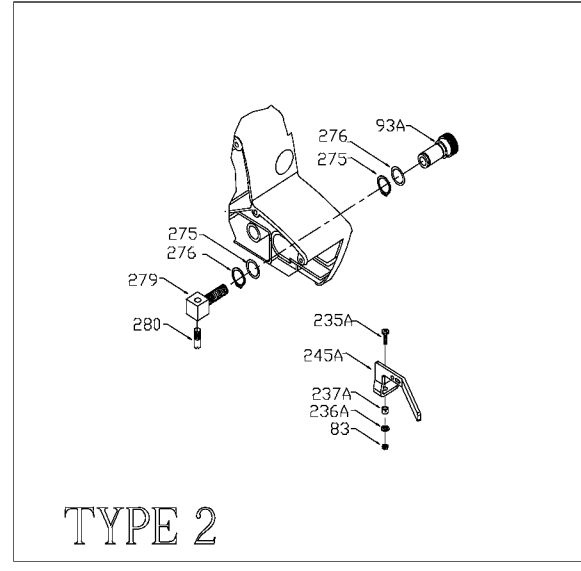

PORTER-CABLE BELT SANDERS

trained repairmen. Contact the nearest Porter-Cable Service Center or other competent repair center.

Type 1, 2, 3,

361
362
363

TYPE 1

TYPE 2

Parts List for 363 Type 4

Item Number	Part Number	Description	Qty Required
1	000000-00	No Longer Available	1
1	881026	ARMATURE	1
1	845948	BAFFLE	1
2	000000-00	No Longer Available	1
2	860972	FIELD 115V	1
3	N031635	BRUSH & SPRING	2
3	803483	BRUSH CAP	2
3	873497	BRUSH HOLDER	2
4	876770	SWITCH	1
5	875863	CORD	1
5	879758	CORD-EURO	1
5	839549	CORD	1
11	803876SV	BEARING	3
12	804211	BEARING,NEEDLE	3
12	803846SV	BEARING	3
15	855284	BEARING	3
23	801852	SEAL	1
31	D839308	PINION DRIVE	1
31	D839309	GEAR DRIVEN	1
37	862604	BELT	1
37	903840	DRIVE PULLEY	1
37	000000-00	No Longer Available	1
40	861323	DRIVE SHAFT	1
40	885104	PULLEY SHAFT 4	1
51	000000-00	No Longer Available	1
51	000000-00	No Longer Available	1
53	000000-00	No Longer Available	1

Parts List for 363 Type 4

Item Number	Part Number	Description	Qty Required
246	698504	SPRING	1
248	878563	KEY	1
249	873946	SPRING	10
250	861434	CORD CLAMP	1
254	698500	SPRING	1
255	873945	SPRING	10
256	824529	WASHER	10
257	804204	CORK COVERING	1
258	908909	SHOE ASSY	1
259	908909	SHOE ASSY	1
260	876384	SCREW	10
261	803317	WASHER	10
263	878813	SCREW	10
268	861434	CORD CLAMP	1
269	901266	STRAIN RELIEVER	1
270	859227	SCREW	10
271	000000-00	No Longer Available	1
272	698507	CONTROL PLATE	1
273	874117	SCREW	10
274	853455	RING	10
281	803104	LEAD	1
282	839300	FAN	1
283	000000-00	No Longer Available	1
800	801945	TUBE GREASE	1
800	801946	LUBE	1
861	000000-00	No Longer Available	1