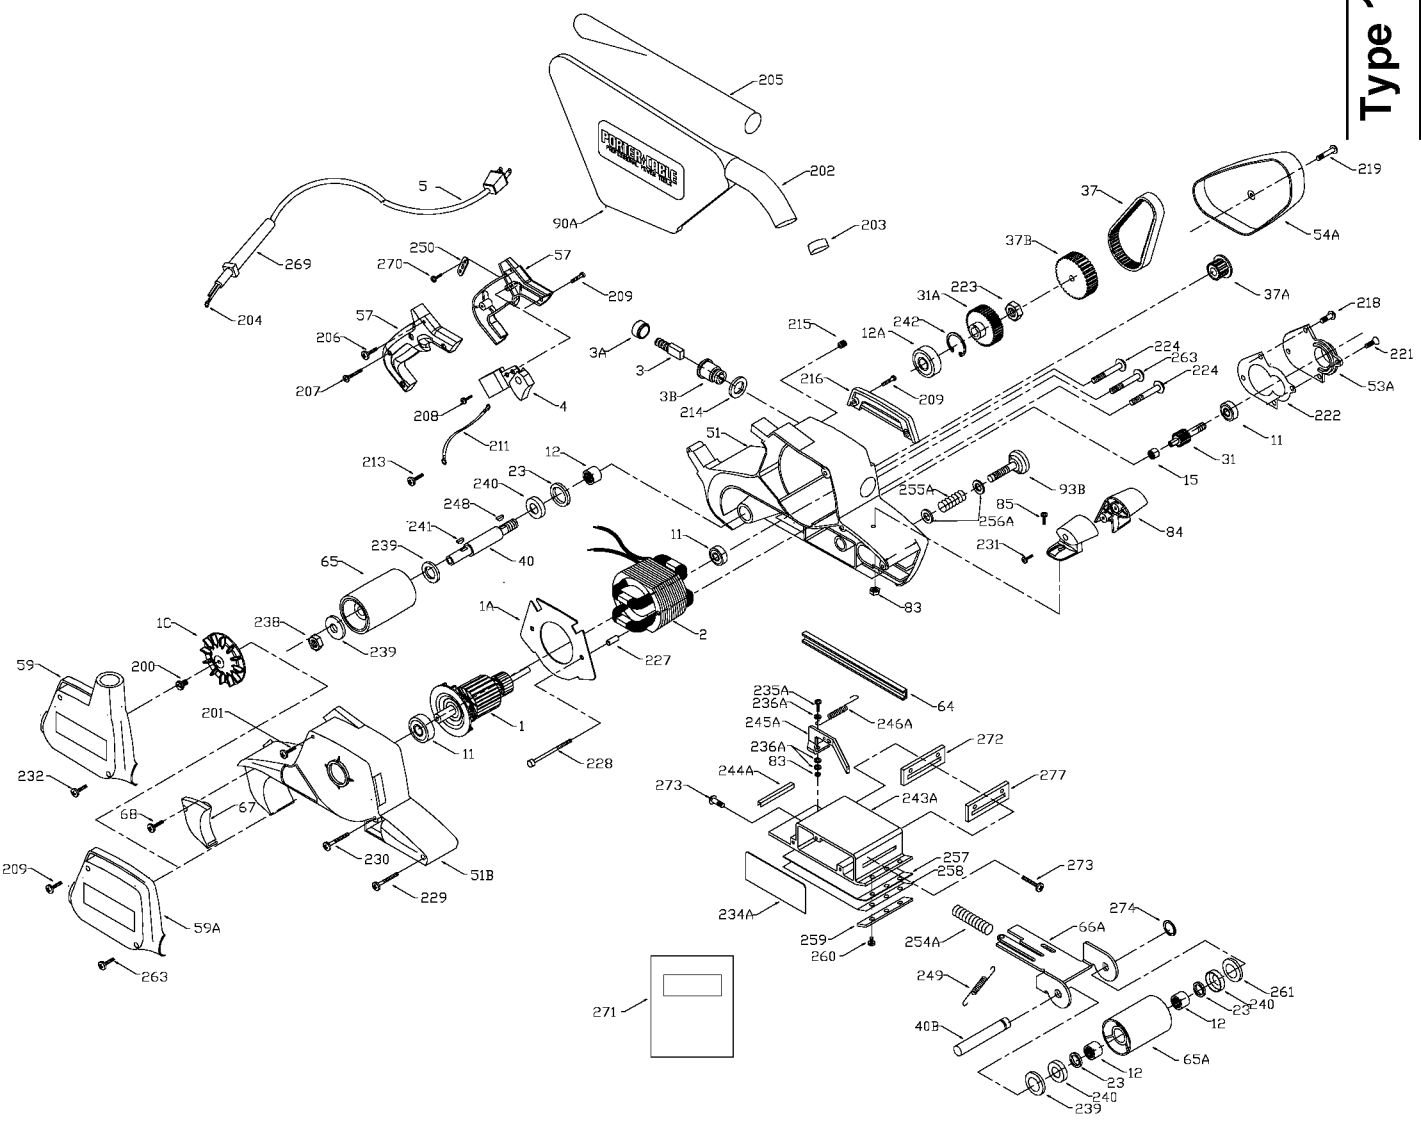

PORTER-CABLE BELT SANDERS

trained repairmen. Contact the nearest Porter-Cable Service Center or other competent repair center.

Type 1, 2, 3,

361
362
363

TYPE 1

TYPE 2

Parts List for 363 Type 4

Item Number	Part Number	Description	Qty Required
1	000000-00	No Longer Available	1
1	881026	ARMATURE	1
1	845948	BAFFLE	1
2	000000-00	No Longer Available	1
2	860972	FIELD 115V	1
3	N031635	BRUSH & SPRING	2
3	803483	BRUSH CAP	2
3	873497	BRUSH HOLDER	2
4	876770	SWITCH	1
5	875863	CORD	1
5	879758	CORD-EURO	1
5	839549	CORD	1
11	803876SV	BEARING	3
12	804211	BEARING,NEEDLE	3
12	803846SV	BEARING	3
15	855284	BEARING	3
23	801852	SEAL	1
31	D839308	PINION DRIVE	1
31	D839309	GEAR DRIVEN	1
37	862604	BELT	1
37	903840	DRIVE PULLEY	1
37	000000-00	No Longer Available	1
40	861323	DRIVE SHAFT	1
40	885104	PULLEY SHAFT 4	1
51	000000-00	No Longer Available	1
51	000000-00	No Longer Available	1
53	000000-00	No Longer Available	1

Parts List for 363 Type 4

Item Number	Part Number	Description	Qty Required
246	698504	SPRING	1
248	878563	KEY	1
249	873946	SPRING	10
250	861434	CORD CLAMP	1
254	698500	SPRING	1
255	873945	SPRING	10
256	824529	WASHER	10
257	804204	CORK COVERING	1
258	908909	SHOE ASSY	1
259	908909	SHOE ASSY	1
260	876384	SCREW	10
261	803317	WASHER	10
263	878813	SCREW	10
268	861434	CORD CLAMP	1
269	901266	STRAIN RELIEVER	1
270	859227	SCREW	10
271	000000-00	No Longer Available	1
272	698507	CONTROL PLATE	1
273	874117	SCREW	10
274	853455	RING	10
281	803104	LEAD	1
282	839300	FAN	1
283	000000-00	No Longer Available	1
800	801945	TUBE GREASE	1
800	801946	LUBE	1
861	000000-00	No Longer Available	1