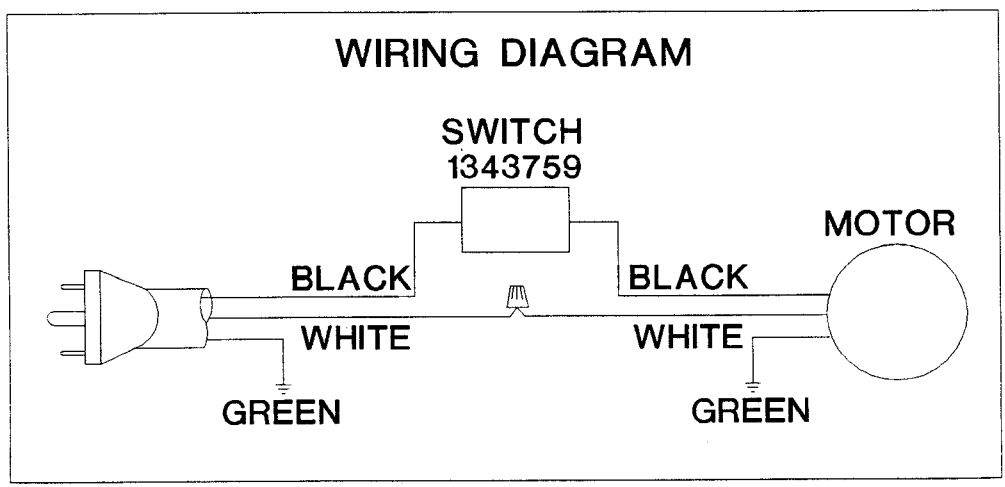

37-190
6" DELUXE JOINTER
FOR UNITS WITH S.N. STARTING WITH "CT"

J-2H
Part No. 1345335
Revised: 10/3/96

NOTE B: DELTA HAS USED A NUMBER OF DIFFERENT TYPES OF SWITCHES FOR PRODUCTION. ALL SWITCHES ARE INTERCHANGEABLE BUT THE KEYS ARE DIFFERENT. REPLACEMENT SWITCHES COME COMPLETE WITH KEY. IF A REPLACEMENT KEY IS NEEDED, REFER TO DRAWING BELOW TO SELECT THE PROPER ONE.

400-06-068-0001

400-06-068-0002

1343758

Parts List for 37-190 Type 1

Item Number	Part Number	Description	Qty Required
1	000000-00	No Longer Available	3
2	37-658	KNIFE	1
3	1340196	KNIFE SCREW	12
4	910005	PULLEY	1
5	000000-00	No Longer Available	1
6	1086894S	BEARING	1
7	1342579	KEY	1
8	1347040	SCREW	6
9	901041500232S	SET SCREW	2
10	737191	CTRHEAD ASSY/37-190	1
11	920040105355	BEARING	1
12	000000-00	No Longer Available	1
13	000000-00	No Longer Available	2
14	904020201704S	LOCK WASHER	2
15	902010101207	HEX NUT	2
16	000000-00	No Longer Available	1
17	901030100762	CAP SCREW	2
18	902010101300S	HEX NUT	1
19	1347016	BLOCK	1
20	902010101300S	HEX NUT	2
21	000000-00	No Longer Available	2
22	000000-00	No Longer Available	1
23	489026-00	HEX NUT	4
24	901041500296	SET SCREW	4
25	000000-00	No Longer Available	2
26	37-108	JOINTER PUSH BLOCK	1
27	491950-00	SET SCREW	2