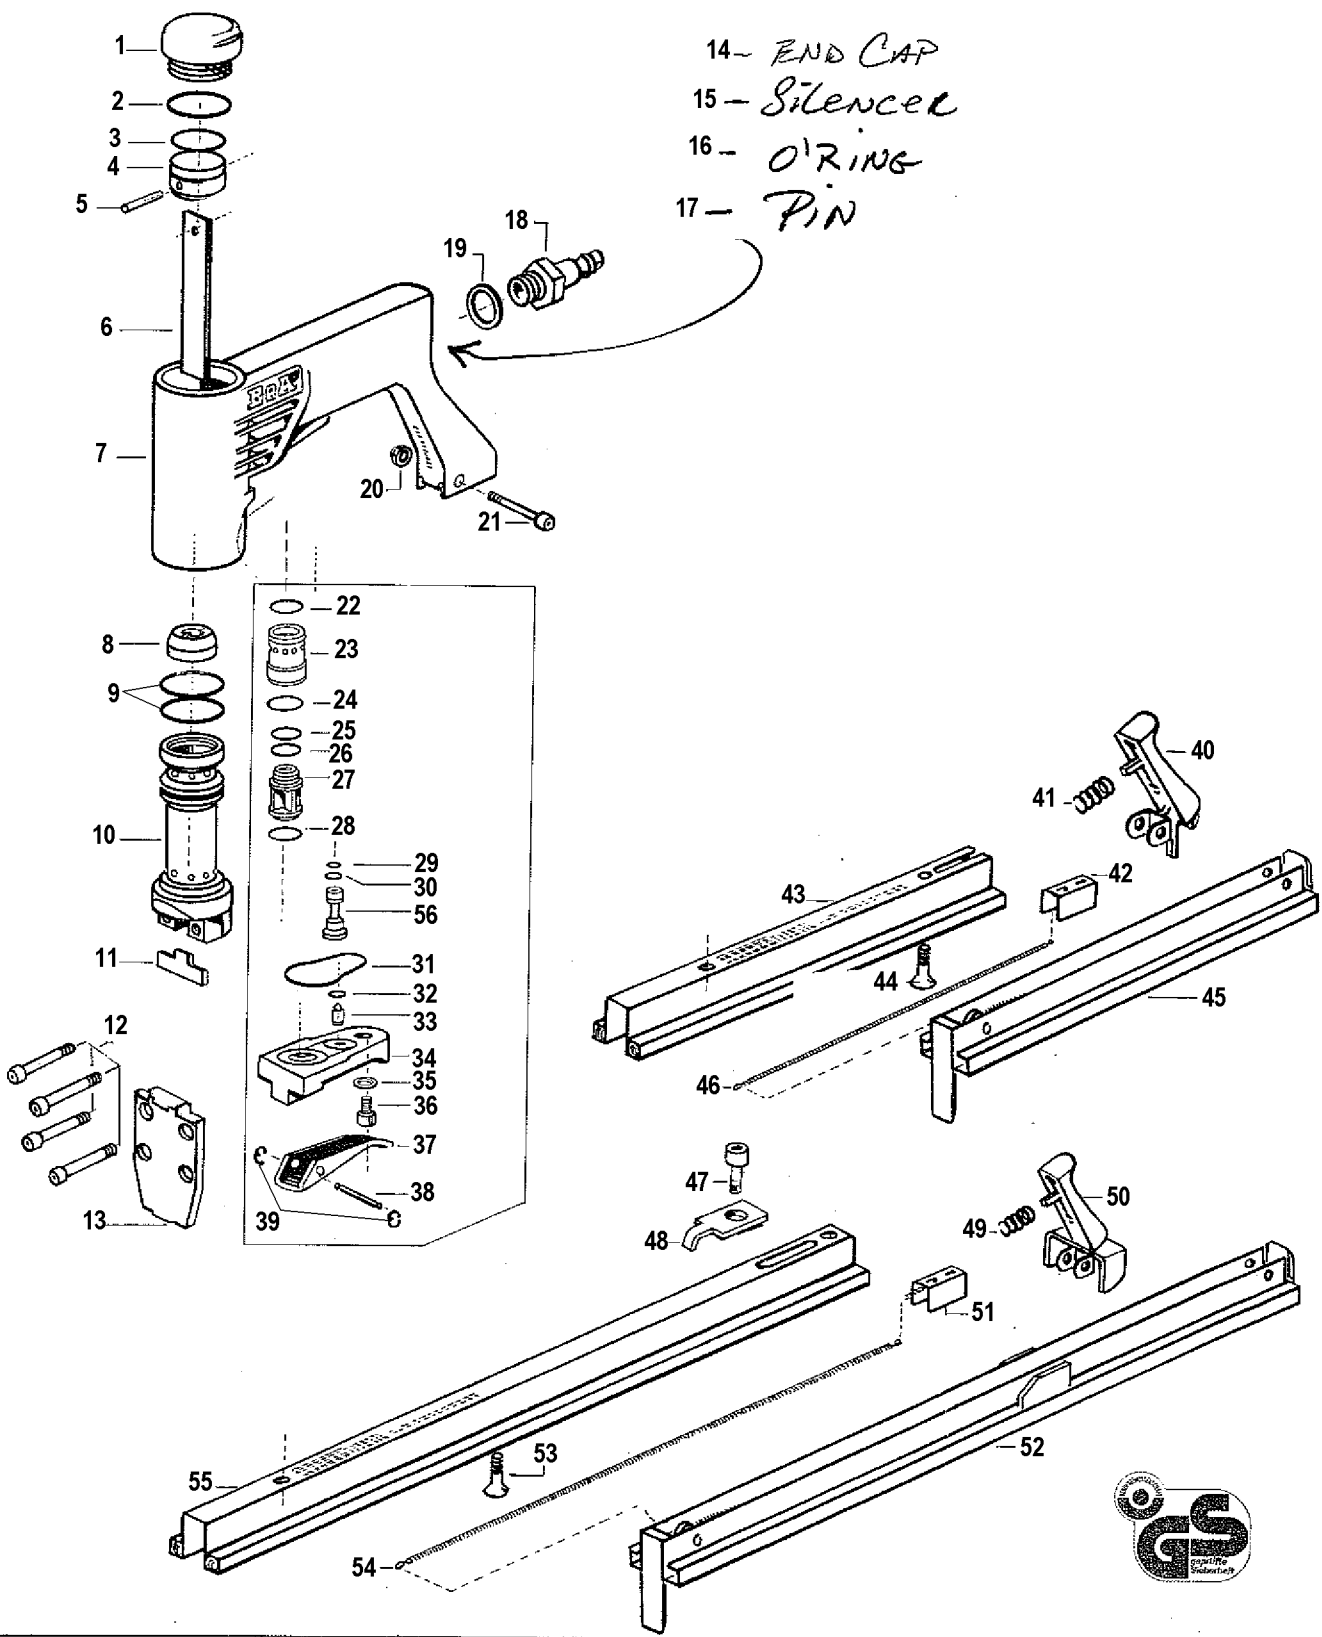

Typ
Type
Tipo

371/16-401 (Art.-Nr. 21 40111000, Standardgerät/Basic model)
371/16-401 L (Art.-Nr. 21 40115000, Langmagazin/Long magazine)

BA-T401

Parts List for 371-16-401L Type 0

Item Number	Part Number	Description	Qty Required
1	000000-00	No Longer Available	1
2	BA-601230	O-RING	1
3	BA-601150	O-RING	1
4	000000-00	No Longer Available	1
5	BA-610460	LOCK PIN	1
6	BA-2040101821	DRIVER BLADE	1
7	BA-2040010022	HOUSING	1
8	BA-2040050860	BUMPER	1
9	BA-600240	O-RING	2
10	BA-2040010260	CYLINDER	1
11	BA-2040001770	GUIDE PLATE	1
12	BA-753420	ALLEN BOLT FRONT NOS	4
13	000000-00	No Longer Available	1
13	BA-2040101721	FRONT NOSE	1
14	BA-2050010091	END CAP	1
15	000000-00	No Longer Available	1
16	BA-600870	O-RING	1
17	000000-00	No Longer Available	1
18	000000-00	No Longer Available	1
19	000000-00	No Longer Available	1
20	BA-629210	LOCKING PAWL BOLT NU	1
21	BA-2040010590	BOLT	1
22	000000-00	No Longer Available	1
23	BA-2040010451	VALVE CYLINDER	1
24	BA-600860	O-RING	1
25	BA-601570	O-RING	1
26	BA-601090	O-RING	1

Parts List for 371-16-401L Type 0

Item Number	Part Number	Description	Qty Required
27	BA-2040010460	VALVE SHAFT	1
28	BA-600140	O-RING	1
29	BA-600820	O-RING	1
30	BA-600820	O-RING	1
31	BA-601020	O-RING	1
32	BA-600050	O-RING	1
33	000000-00	No Longer Available	1
34	BA-2040010422	VALVE CAP	1
35	000000-00	No Longer Available	1
36	BA-753410	ALLEN BOLT	1
37	000000-00	No Longer Available	1
38	BA-2000020470	VALVE TRIGGER PIN	1
39	000000-00	No Longer Available	2
40	000000-00	No Longer Available	1
41	000000-00	No Longer Available	1
42	BA-2040101511	FEEDER BAR, 401	1
43	000000-00	No Longer Available	1
44	000000-00	No Longer Available	1
45	000000-00	No Longer Available	1
46	BA-2000001280	BAR SPRING	1
47	BA-753200	ALLEN BOLT	1
48	000000-00	No Longer Available	1
49	000000-00	No Longer Available	1
50	000000-00	No Longer Available	1
51	BA-2040101511	FEEDER BAR, 401	1
52	000000-00	No Longer Available	1
53	000000-00	No Longer Available	1