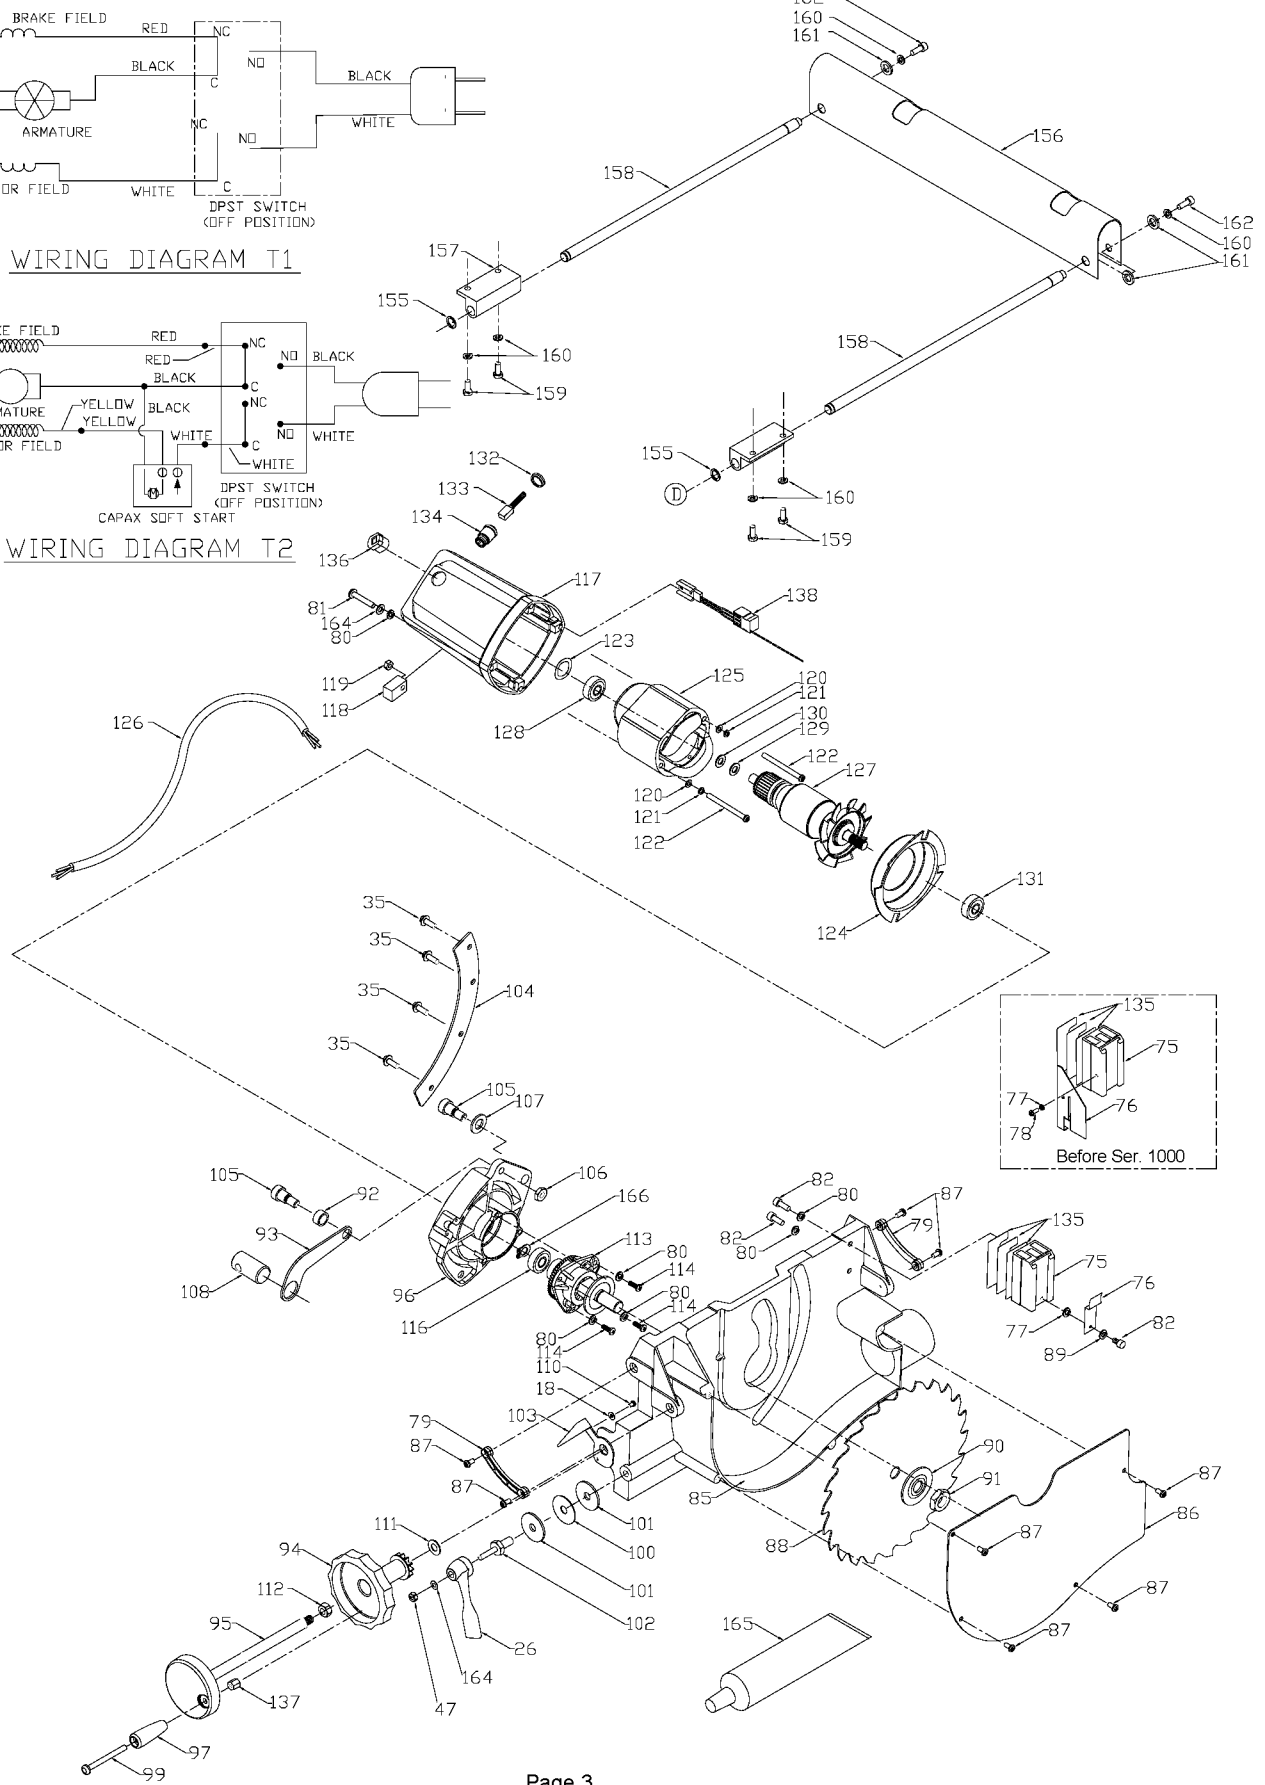

# PORTER-CABLE 10" PORTABLE TABLE SAW

nearest Porter-Cable Service Center or other competent repair center.

WIRING DIAGRAM T1

WIRING DIAGRAM T2

## Parts List for 3812 Type 1

Item Number	Part Number	Description	Qty Required
3	489016-00	RUBBER BUMPER	1
4	000000-00	No Longer Available	1
4	000000-00	No Longer Available	1
4	902578	GUARD ASSEMBLY	1
5	1313271	PIN	1
6	1313270	PUSH NUT	1
7	000000-00	No Longer Available	1
8	1313273	PIN	1
9	1313275	LOCK RING	1
10	000000-00	No Longer Available	1
11	1313279	ANTI-KICKBACK FINGER	1
12	000000-00	No Longer Available	1
12	902577	SPLITTER	1
13	1310311	ROLL PIN	1
14	894240	TRUNNION	1
15	1087576	SCREW	10
16	894203	FOOT	1
17	000000-00	No Longer Available	1
17	1346119	NUT	1
18	1343545	WASHER	10
19	1340406	SCREW	10
20	000000-00	No Longer Available	10
21	330015-03	NUT,HEX	10
22	894150	SLIDING SHOE	1
23	894281	SLIDING SHOE	1
24	894152	HEX BAR	1
25	000000-00	No Longer Available	10

## Parts List for 3812 Type 1

Item Number	Part Number	Description	Qty Required
26	899532	HANDLE	1
27	894157	RAIL	1
28	895796	TABLE TOP	1
29	894163	BAR	1
30	894127	SCALE	1
30	894147	SCALE	1
31	894148	WARNING LABEL	1
32	894154	BOLT	10
33	894181	FRONT PLATE	1
34	894192	BASE	1
35	489177-00	HEX FLANGE SCREW	20
36	1349862	BUTTON HEAD SCREW	1
37	1345695	CORD CLAMP	1
38	894431	STRAIN RELIEF	1
39	000000-00	No Longer Available	1
40	894282	FENCE CLAMP	1
41	894283	TORSION SPRING	1
42	894236	SCREW	10
43	894219	NYLON STRIP	1
44	894222	FENCE BRACKET	1
45	894227	FENCE ROD LOCK	1
46	1347565	HANDLE	1
47	903554	NUT	20
47	1310062	WASHER	10
47	1345980	NUT	10
47	1246015	CAP SCREW	10
48	000000-00	No Longer Available	1