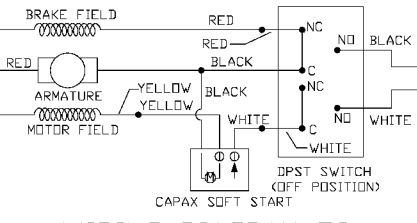

# PORTER-CABLE 10" PORTABLE TABLE SAW

nearest Porter-Cable Service Center or other competent repair center.

WIRING DIAGRAM T1

WIRING DIAGRAM T2

## Parts List for 3812 Type 1

Item Number	Part Number	Description	Qty Required
3	489016-00	RUBBER BUMPER	1
4	000000-00	No Longer Available	1
4	000000-00	No Longer Available	1
4	902578	GUARD ASSEMBLY	1
5	1313271	PIN	1
6	1313270	PUSH NUT	1
7	000000-00	No Longer Available	1
8	1313273	PIN	1
9	1313275	LOCK RING	1
10	000000-00	No Longer Available	1
11	1313279	ANTI-KICKBACK FINGER	1
12	000000-00	No Longer Available	1
12	902577	SPLITTER	1
13	1310311	ROLL PIN	1
14	894240	TRUNNION	1
15	1087576	SCREW	10
16	894203	FOOT	1
17	000000-00	No Longer Available	1
17	1346119	NUT	1
18	1343545	WASHER	10
19	1340406	SCREW	10
20	000000-00	No Longer Available	10
21	330015-03	NUT,HEX	10
22	894150	SLIDING SHOE	1
23	894281	SLIDING SHOE	1
24	894152	HEX BAR	1
25	000000-00	No Longer Available	10

## Parts List for 3812 Type 1

Item Number	Part Number	Description	Qty Required
26	899532	HANDLE	1
27	894157	RAIL	1
28	895796	TABLE TOP	1
29	894163	BAR	1
30	894127	SCALE	1
30	894147	SCALE	1
31	894148	WARNING LABEL	1
32	894154	BOLT	10
33	894181	FRONT PLATE	1
34	894192	BASE	1
35	489177-00	HEX FLANGE SCREW	20
36	1349862	BUTTON HEAD SCREW	1
37	1345695	CORD CLAMP	1
38	894431	STRAIN RELIEF	1
39	000000-00	No Longer Available	1
40	894282	FENCE CLAMP	1
41	894283	TORSION SPRING	1
42	894236	SCREW	10
43	894219	NYLON STRIP	1
44	894222	FENCE BRACKET	1
45	894227	FENCE ROD LOCK	1
46	1347565	HANDLE	1
47	903554	NUT	20
47	1310062	WASHER	10
47	1345980	NUT	10
47	1246015	CAP SCREW	10
48	000000-00	No Longer Available	1