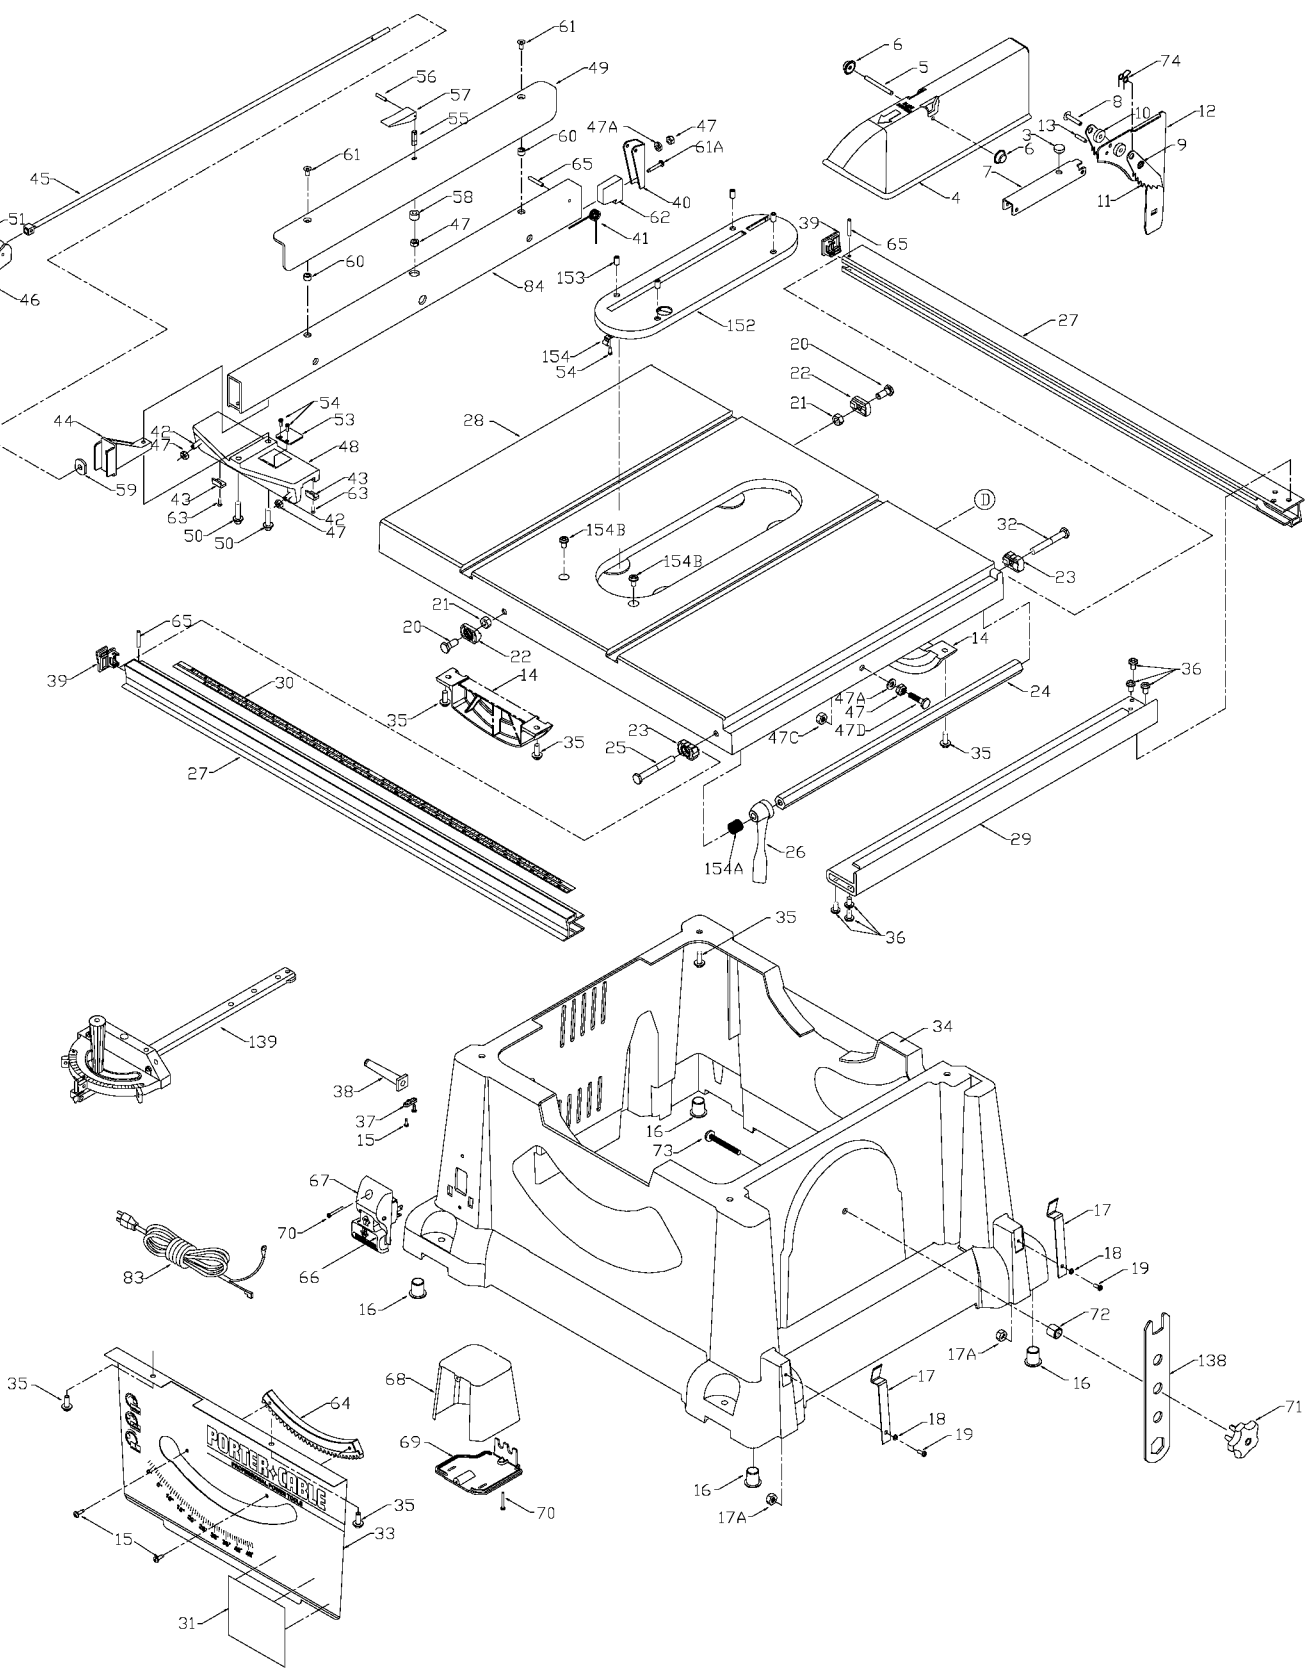

# PORTER-CABLE 10" PORTABLE TABLE SAW

nearest Porter-Cable Service Center or other competent repair center.

WIRING DIAGRAM T1

WIRING DIAGRAM T2

## Parts List for 3812 Type 1

Item Number	Part Number	Description	Qty Required
3	489016-00	RUBBER BUMPER	1
4	000000-00	No Longer Available	1
4	000000-00	No Longer Available	1
4	902578	GUARD ASSEMBLY	1
5	1313271	PIN	1
6	1313270	PUSH NUT	1
7	000000-00	No Longer Available	1
8	1313273	PIN	1
9	1313275	LOCK RING	1
10	000000-00	No Longer Available	1
11	1313279	ANTI-KICKBACK FINGER	1
12	000000-00	No Longer Available	1
12	902577	SPLITTER	1
13	1310311	ROLL PIN	1
14	894240	TRUNNION	1
15	1087576	SCREW	10
16	894203	FOOT	1
17	000000-00	No Longer Available	1
17	1346119	NUT	1
18	1343545	WASHER	10
19	1340406	SCREW	10
20	000000-00	No Longer Available	10
21	330015-03	NUT,HEX	10
22	894150	SLIDING SHOE	1
23	894281	SLIDING SHOE	1
24	894152	HEX BAR	1
25	000000-00	No Longer Available	10

## Parts List for 3812 Type 1

Item Number	Part Number	Description	Qty Required
26	899532	HANDLE	1
27	894157	RAIL	1
28	895796	TABLE TOP	1
29	894163	BAR	1
30	894127	SCALE	1
30	894147	SCALE	1
31	894148	WARNING LABEL	1
32	894154	BOLT	10
33	894181	FRONT PLATE	1
34	894192	BASE	1
35	489177-00	HEX FLANGE SCREW	20
36	1349862	BUTTON HEAD SCREW	1
37	1345695	CORD CLAMP	1
38	894431	STRAIN RELIEF	1
39	000000-00	No Longer Available	1
40	894282	FENCE CLAMP	1
41	894283	TORSION SPRING	1
42	894236	SCREW	10
43	894219	NYLON STRIP	1
44	894222	FENCE BRACKET	1
45	894227	FENCE ROD LOCK	1
46	1347565	HANDLE	1
47	903554	NUT	20
47	1310062	WASHER	10
47	1345980	NUT	10
47	1246015	CAP SCREW	10
48	000000-00	No Longer Available	1