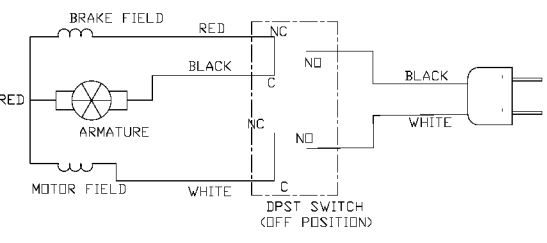

# PORTER-CABLE 10" PORTABLE TABLE SAW

nearest Porter-Cable Service Center or other competent repair center.

WIRING DIAGRAM T1

WIRING DIAGRAM T2

## Parts List for 3812 Type 1

Item Number	Part Number	Description	Qty Required
3	489016-00	RUBBER BUMPER	1
4	000000-00	No Longer Available	1
4	000000-00	No Longer Available	1
4	902578	GUARD ASSEMBLY	1
5	1313271	PIN	1
6	1313270	PUSH NUT	1
7	000000-00	No Longer Available	1
8	1313273	PIN	1
9	1313275	LOCK RING	1
10	000000-00	No Longer Available	1
11	1313279	ANTI-KICKBACK FINGER	1
12	000000-00	No Longer Available	1
12	902577	SPLITTER	1
13	1310311	ROLL PIN	1
14	894240	TRUNNION	1
15	1087576	SCREW	10
16	894203	FOOT	1
17	000000-00	No Longer Available	1
17	1346119	NUT	1
18	1343545	WASHER	10
19	1340406	SCREW	10
20	000000-00	No Longer Available	10
21	330015-03	NUT,HEX	10
22	894150	SLIDING SHOE	1
23	894281	SLIDING SHOE	1
24	894152	HEX BAR	1
25	000000-00	No Longer Available	10

## Parts List for 3812 Type 1

Item Number	Part Number	Description	Qty Required
26	899532	HANDLE	1
27	894157	RAIL	1
28	895796	TABLE TOP	1
29	894163	BAR	1
30	894127	SCALE	1
30	894147	SCALE	1
31	894148	WARNING LABEL	1
32	894154	BOLT	10
33	894181	FRONT PLATE	1
34	894192	BASE	1
35	489177-00	HEX FLANGE SCREW	20
36	1349862	BUTTON HEAD SCREW	1
37	1345695	CORD CLAMP	1
38	894431	STRAIN RELIEF	1
39	000000-00	No Longer Available	1
40	894282	FENCE CLAMP	1
41	894283	TORSION SPRING	1
42	894236	SCREW	10
43	894219	NYLON STRIP	1
44	894222	FENCE BRACKET	1
45	894227	FENCE ROD LOCK	1
46	1347565	HANDLE	1
47	903554	NUT	20
47	1310062	WASHER	10
47	1345980	NUT	10
47	1246015	CAP SCREW	10
48	000000-00	No Longer Available	1