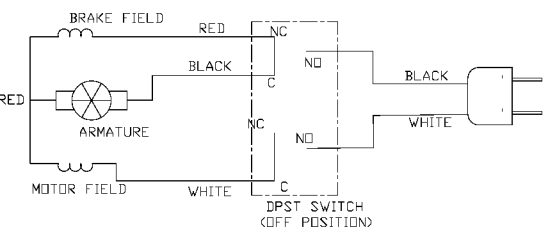

PORTER-CABLE 10" PORTABLE TABLE SAW

nearest Porter-Cable Service Center or other competent repair center.

3012

WIRING DIAGRAM T1

WIRING DIAGRAM T2

Parts List for 3812S Type 2

Item Number	Part Number	Description	Qty Required
3	489016-00	RUBBER BUMPER	1
4	000000-00	No Longer Available	1
4	000000-00	No Longer Available	1
4	902578	GUARD ASSEMBLY	1
5	1313271	PIN	1
6	1313270	PUSH NUT	1
7	000000-00	No Longer Available	1
8	1313273	PIN	1
9	1313275	LOCK RING	1
10	000000-00	No Longer Available	1
11	1313279	ANTI-KICKBACK FINGER	1
12	000000-00	No Longer Available	1
12	902577	SPLITTER	1
13	1310311	ROLL PIN	1
14	894240	TRUNNION	1
15	1087576	SCREW	10
16	894203	FOOT	1
17	000000-00	No Longer Available	1
17	1346119	NUT	1
18	1343545	WASHER	10
19	1340406	SCREW	10
20	000000-00	No Longer Available	10
21	491964-00	NUT	10
22	894150	SLIDING SHOE	1
23	894281	SLIDING SHOE	1
24	894152	HEX BAR	1
25	000000-00	No Longer Available	10

Parts List for 3812S Type 2

Item Number	Part Number	Description	Qty Required
26	899532	HANDLE	1
27	894157	RAIL	1
28	895796	TABLE TOP	1
29	894163	BAR	1
30	894127	SCALE	1
30	894147	SCALE	1
31	894148	WARNING LABEL	1
32	894154	BOLT	10
33	894181	FRONT PLATE	1
34	894192	BASE	1
35	489177-00	HEX FLANGE SCREW	20
36	1349862	BUTTON HEAD SCREW	1
37	1345695	CORD CLAMP	1
38	894431	STRAIN RELIEF	1
39	894156	RAIL CAP	1
40	894282	FENCE CLAMP	1
41	894283	TORSION SPRING	1
42	894236	SCREW	10
43	894219	NYLON STRIP	1
44	894222	FENCE BRACKET	1
45	894227	FENCE ROD LOCK	1
46	1347565	HANDLE	1
47	903554	NUT	20
47	1310062	WASHER	10
47	1345980	NUT	10
47	1246015	CAP SCREW	10
48	895797	FENCE HEAD	1