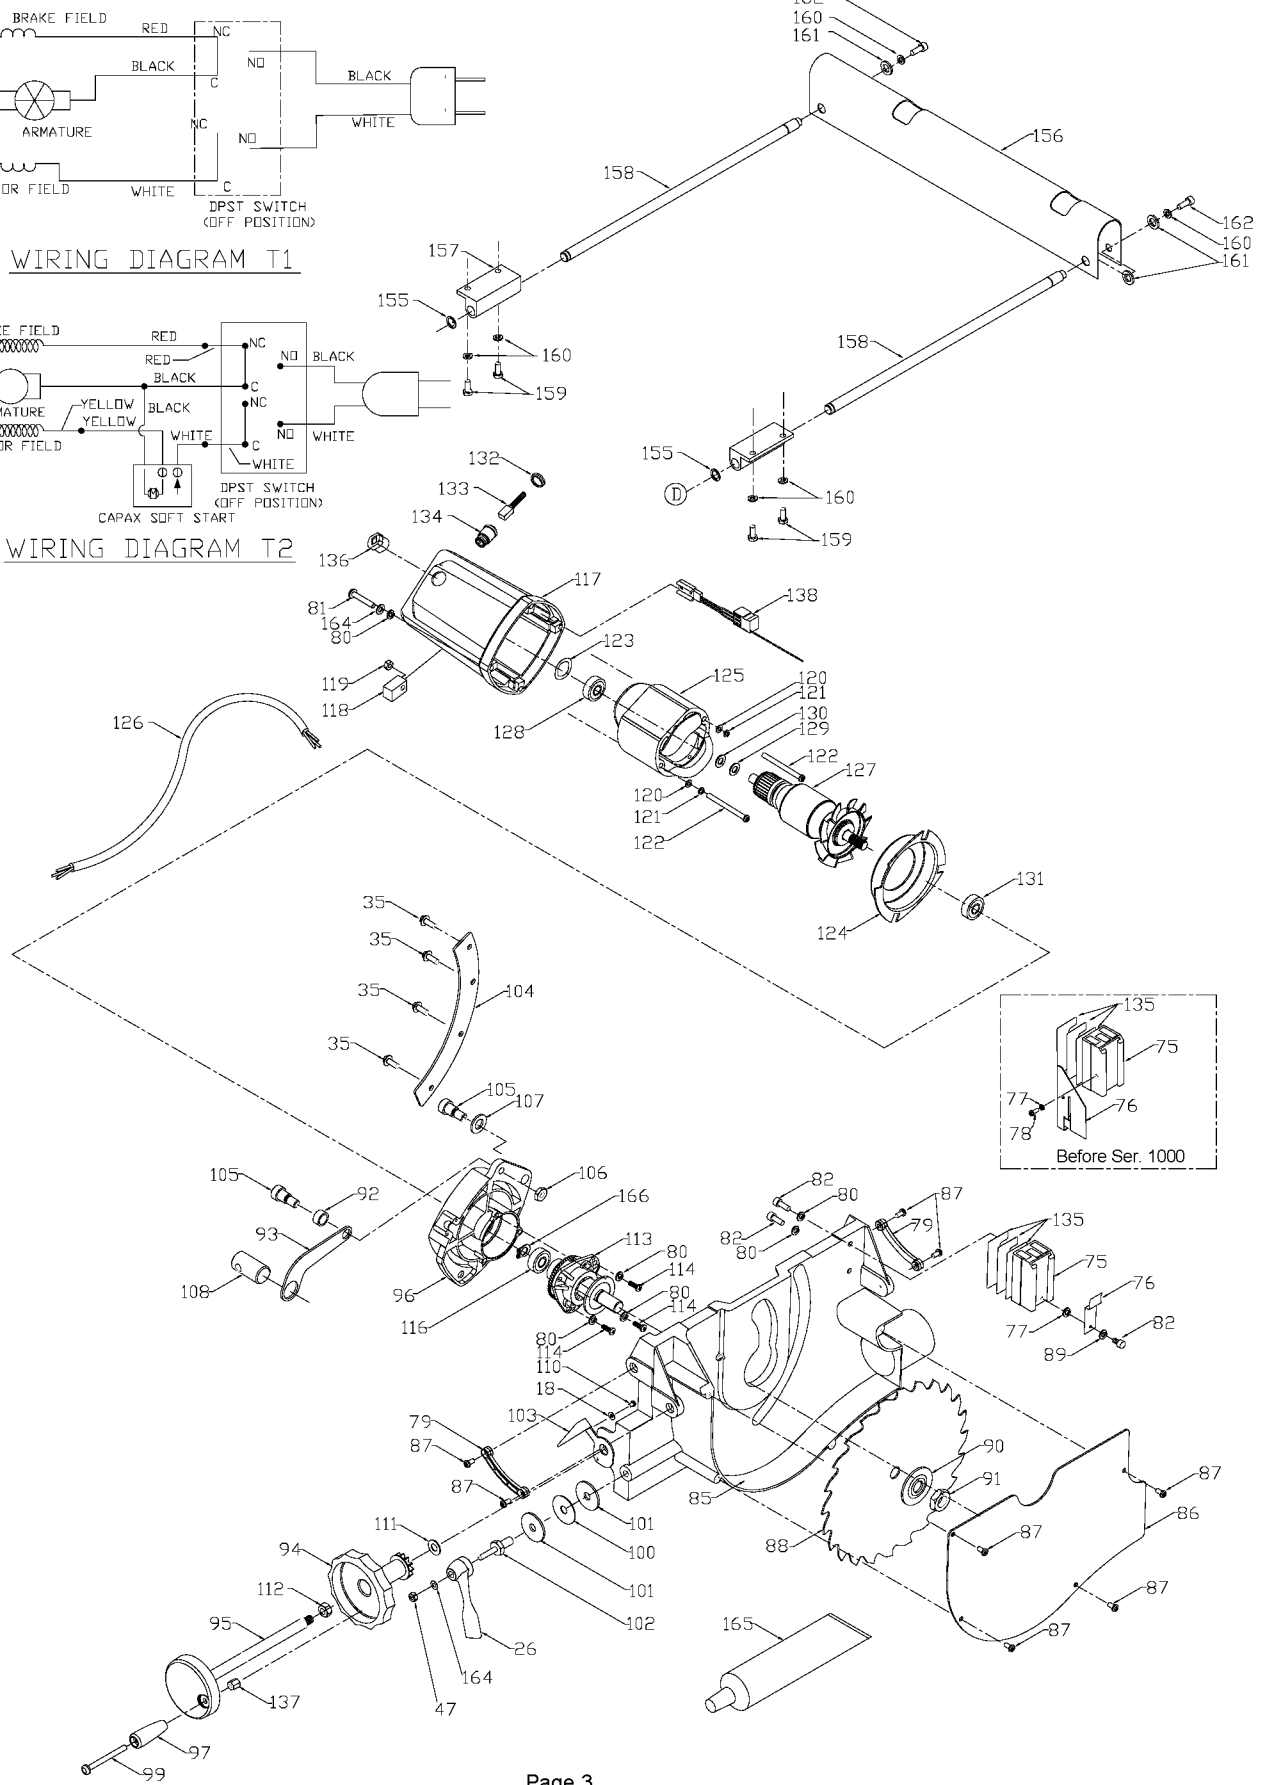

PORTER-CABLE 10" PORTABLE TABLE SAW

nearest Porter-Cable Service Center or other competent repair center.

3012

WIRING DIAGRAM T1

WIRING DIAGRAM T2

Parts List for 3812S Type 2

Item Number	Part Number	Description	Qty Required
3	489016-00	RUBBER BUMPER	1
4	000000-00	No Longer Available	1
4	000000-00	No Longer Available	1
4	902578	GUARD ASSEMBLY	1
5	1313271	PIN	1
6	1313270	PUSH NUT	1
7	000000-00	No Longer Available	1
8	1313273	PIN	1
9	1313275	LOCK RING	1
10	000000-00	No Longer Available	1
11	1313279	ANTI-KICKBACK FINGER	1
12	000000-00	No Longer Available	1
12	902577	SPLITTER	1
13	1310311	ROLL PIN	1
14	894240	TRUNNION	1
15	1087576	SCREW	10
16	894203	FOOT	1
17	000000-00	No Longer Available	1
17	1346119	NUT	1
18	1343545	WASHER	10
19	1340406	SCREW	10
20	000000-00	No Longer Available	10
21	491964-00	NUT	10
22	894150	SLIDING SHOE	1
23	894281	SLIDING SHOE	1
24	894152	HEX BAR	1
25	000000-00	No Longer Available	10

Parts List for 3812S Type 2

Item Number	Part Number	Description	Qty Required
26	899532	HANDLE	1
27	894157	RAIL	1
28	895796	TABLE TOP	1
29	894163	BAR	1
30	894127	SCALE	1
30	894147	SCALE	1
31	894148	WARNING LABEL	1
32	894154	BOLT	10
33	894181	FRONT PLATE	1
34	894192	BASE	1
35	489177-00	HEX FLANGE SCREW	20
36	1349862	BUTTON HEAD SCREW	1
37	1345695	CORD CLAMP	1
38	894431	STRAIN RELIEF	1
39	894156	RAIL CAP	1
40	894282	FENCE CLAMP	1
41	894283	TORSION SPRING	1
42	894236	SCREW	10
43	894219	NYLON STRIP	1
44	894222	FENCE BRACKET	1
45	894227	FENCE ROD LOCK	1
46	1347565	HANDLE	1
47	903554	NUT	20
47	1310062	WASHER	10
47	1345980	NUT	10
47	1246015	CAP SCREW	10
48	895797	FENCE HEAD	1