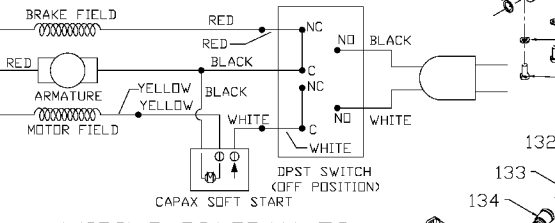

PORTER-CABLE 10" PORTABLE TABLE SAW

nearest Porter-Cable Service Center or other competent repair center.

3012

WIRING DIAGRAM T1

WIRING DIAGRAM T2

Parts List for 3812S Type 2

Item Number	Part Number	Description	Qty Required
3	489016-00	RUBBER BUMPER	1
4	000000-00	No Longer Available	1
4	000000-00	No Longer Available	1
4	902578	GUARD ASSEMBLY	1
5	1313271	PIN	1
6	1313270	PUSH NUT	1
7	000000-00	No Longer Available	1
8	1313273	PIN	1
9	1313275	LOCK RING	1
10	000000-00	No Longer Available	1
11	1313279	ANTI-KICKBACK FINGER	1
12	000000-00	No Longer Available	1
12	902577	SPLITTER	1
13	1310311	ROLL PIN	1
14	894240	TRUNNION	1
15	1087576	SCREW	10
16	894203	FOOT	1
17	000000-00	No Longer Available	1
17	1346119	NUT	1
18	1343545	WASHER	10
19	1340406	SCREW	10
20	000000-00	No Longer Available	10
21	491964-00	NUT	10
22	894150	SLIDING SHOE	1
23	894281	SLIDING SHOE	1
24	894152	HEX BAR	1
25	000000-00	No Longer Available	10

Parts List for 3812S Type 2

Item Number	Part Number	Description	Qty Required
26	899532	HANDLE	1
27	894157	RAIL	1
28	895796	TABLE TOP	1
29	894163	BAR	1
30	894127	SCALE	1
30	894147	SCALE	1
31	894148	WARNING LABEL	1
32	894154	BOLT	10
33	894181	FRONT PLATE	1
34	894192	BASE	1
35	489177-00	HEX FLANGE SCREW	20
36	1349862	BUTTON HEAD SCREW	1
37	1345695	CORD CLAMP	1
38	894431	STRAIN RELIEF	1
39	894156	RAIL CAP	1
40	894282	FENCE CLAMP	1
41	894283	TORSION SPRING	1
42	894236	SCREW	10
43	894219	NYLON STRIP	1
44	894222	FENCE BRACKET	1
45	894227	FENCE ROD LOCK	1
46	1347565	HANDLE	1
47	903554	NUT	20
47	1310062	WASHER	10
47	1345980	NUT	10
47	1246015	CAP SCREW	10
48	895797	FENCE HEAD	1