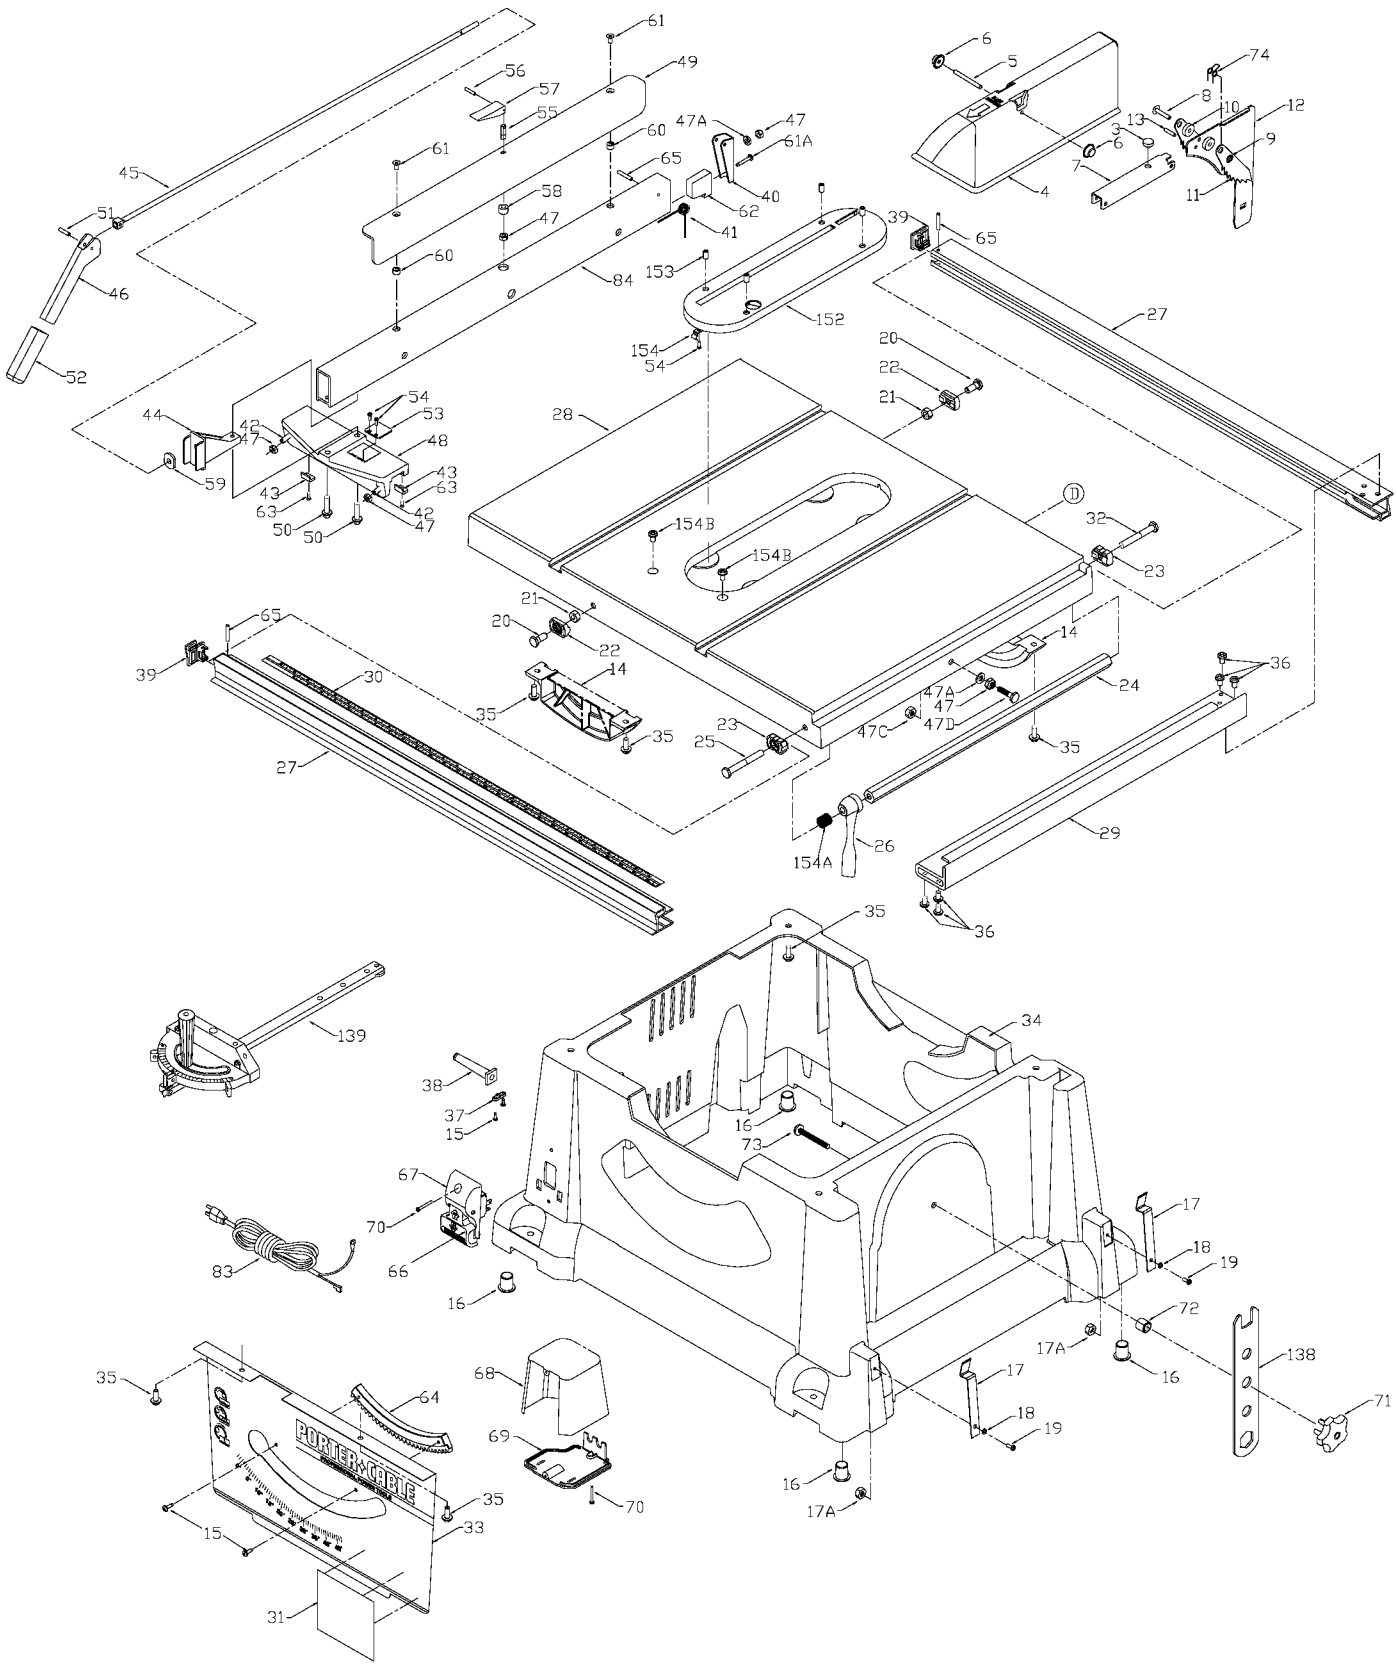

PORTER-CABLE 10" PORTABLE TABLE SAW

nearest Porter-Cable Service Center or other competent repair center.

3012

WIRING DIAGRAM T1

WIRING DIAGRAM T2

Parts List for 3812S Type 2

Item Number	Part Number	Description	Qty Required
3	489016-00	RUBBER BUMPER	1
4	000000-00	No Longer Available	1
4	000000-00	No Longer Available	1
4	902578	GUARD ASSEMBLY	1
5	1313271	PIN	1
6	1313270	PUSH NUT	1
7	000000-00	No Longer Available	1
8	1313273	PIN	1
9	1313275	LOCK RING	1
10	000000-00	No Longer Available	1
11	1313279	ANTI-KICKBACK FINGER	1
12	000000-00	No Longer Available	1
12	902577	SPLITTER	1
13	1310311	ROLL PIN	1
14	894240	TRUNNION	1
15	1087576	SCREW	10
16	894203	FOOT	1
17	000000-00	No Longer Available	1
17	1346119	NUT	1
18	1343545	WASHER	10
19	1340406	SCREW	10
20	000000-00	No Longer Available	10
21	491964-00	NUT	10
22	894150	SLIDING SHOE	1
23	894281	SLIDING SHOE	1
24	894152	HEX BAR	1
25	000000-00	No Longer Available	10

Parts List for 3812S Type 2

Item Number	Part Number	Description	Qty Required
26	899532	HANDLE	1
27	894157	RAIL	1
28	895796	TABLE TOP	1
29	894163	BAR	1
30	894127	SCALE	1
30	894147	SCALE	1
31	894148	WARNING LABEL	1
32	894154	BOLT	10
33	894181	FRONT PLATE	1
34	894192	BASE	1
35	489177-00	HEX FLANGE SCREW	20
36	1349862	BUTTON HEAD SCREW	1
37	1345695	CORD CLAMP	1
38	894431	STRAIN RELIEF	1
39	894156	RAIL CAP	1
40	894282	FENCE CLAMP	1
41	894283	TORSION SPRING	1
42	894236	SCREW	10
43	894219	NYLON STRIP	1
44	894222	FENCE BRACKET	1
45	894227	FENCE ROD LOCK	1
46	1347565	HANDLE	1
47	903554	NUT	20
47	1310062	WASHER	10
47	1345980	NUT	10
47	1246015	CAP SCREW	10
48	895797	FENCE HEAD	1