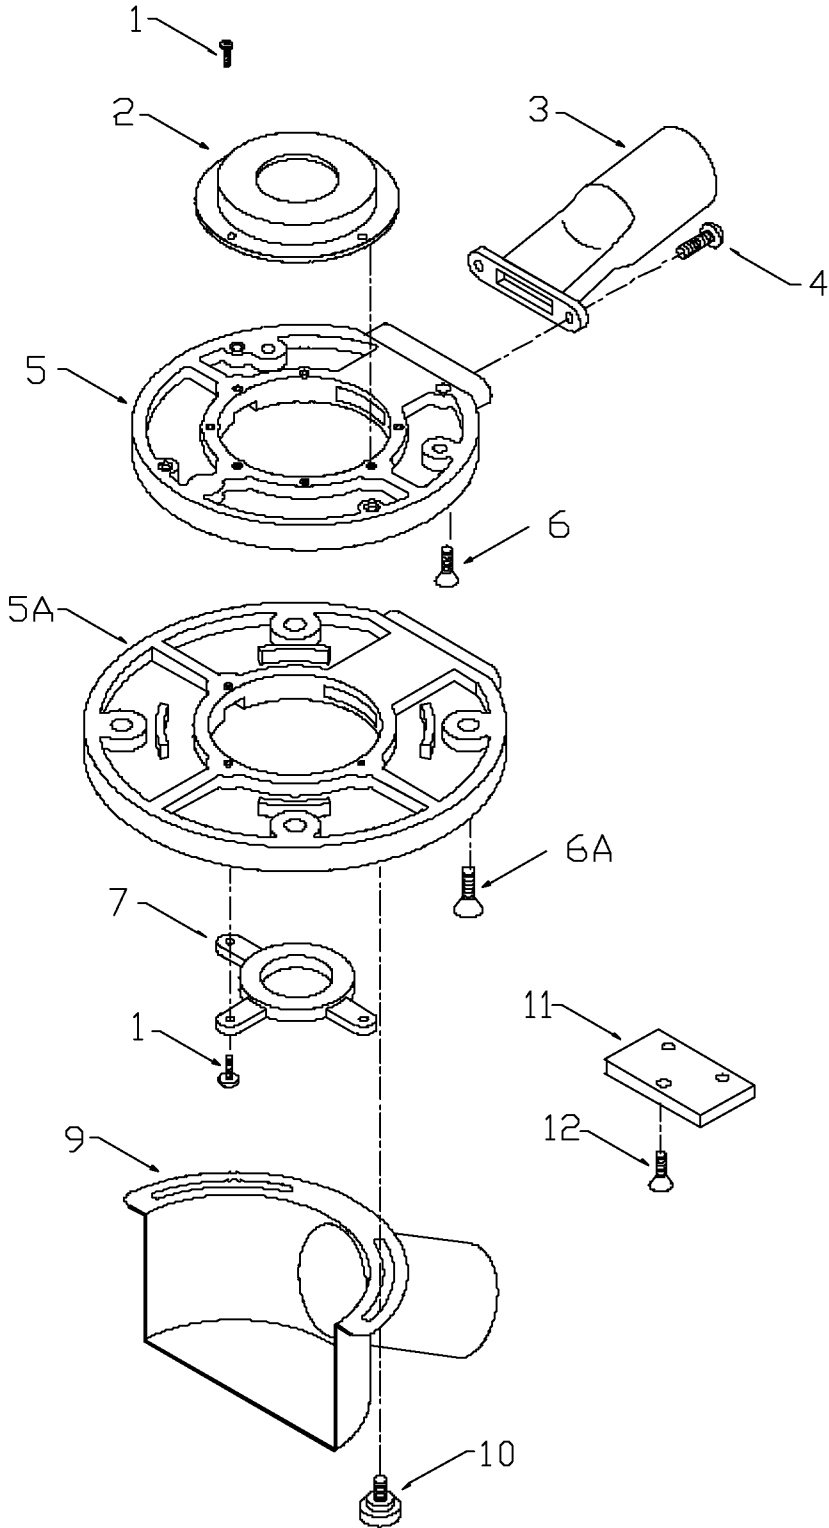

# PORTER-CABLE

## ROUTER

## Parts List for 39690 Type 1

Item Number	Part Number	Description	Qty Required
1	887972	SCREW	10
2	886909	VACUUM COVER	1
3	886910	HOSE CONNECTOR	1
4	883485	SCREW	2
5	000000-00	No Longer Available	1
6	881305	RTR MTG SCREW 10X24	10
6	000000-00	No Longer Available	10
7	886984	INSERT-TEMPLET GUIDE	1
8	000000-00	No Longer Available	1
9	886911	EDGE ATTACHMENT	1
10	887965	KNOB	1
11	887964	SPACER	1
12	000000-00	No Longer Available	10
856	889266	HOSE ADAPTER	1