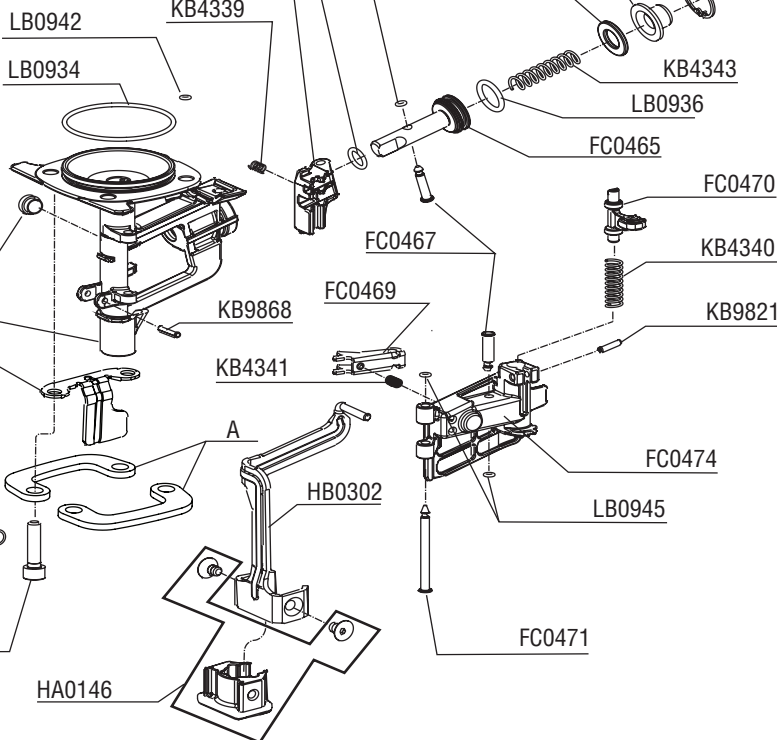

HA0145

Available Plugs (Not Included with Tool)

	PC0479 ✓
	Ind. Interchange 1/4" NPT
	PC0486
	Ind. Interchange 1/4" NPT
	PC0468 ✓
	Tru-Flate 1/4" NPT
	PC0474
	Tru-Flate 1/4" NPT

✓ **Recommended Plugs**
Plugs shown smaller than actual size