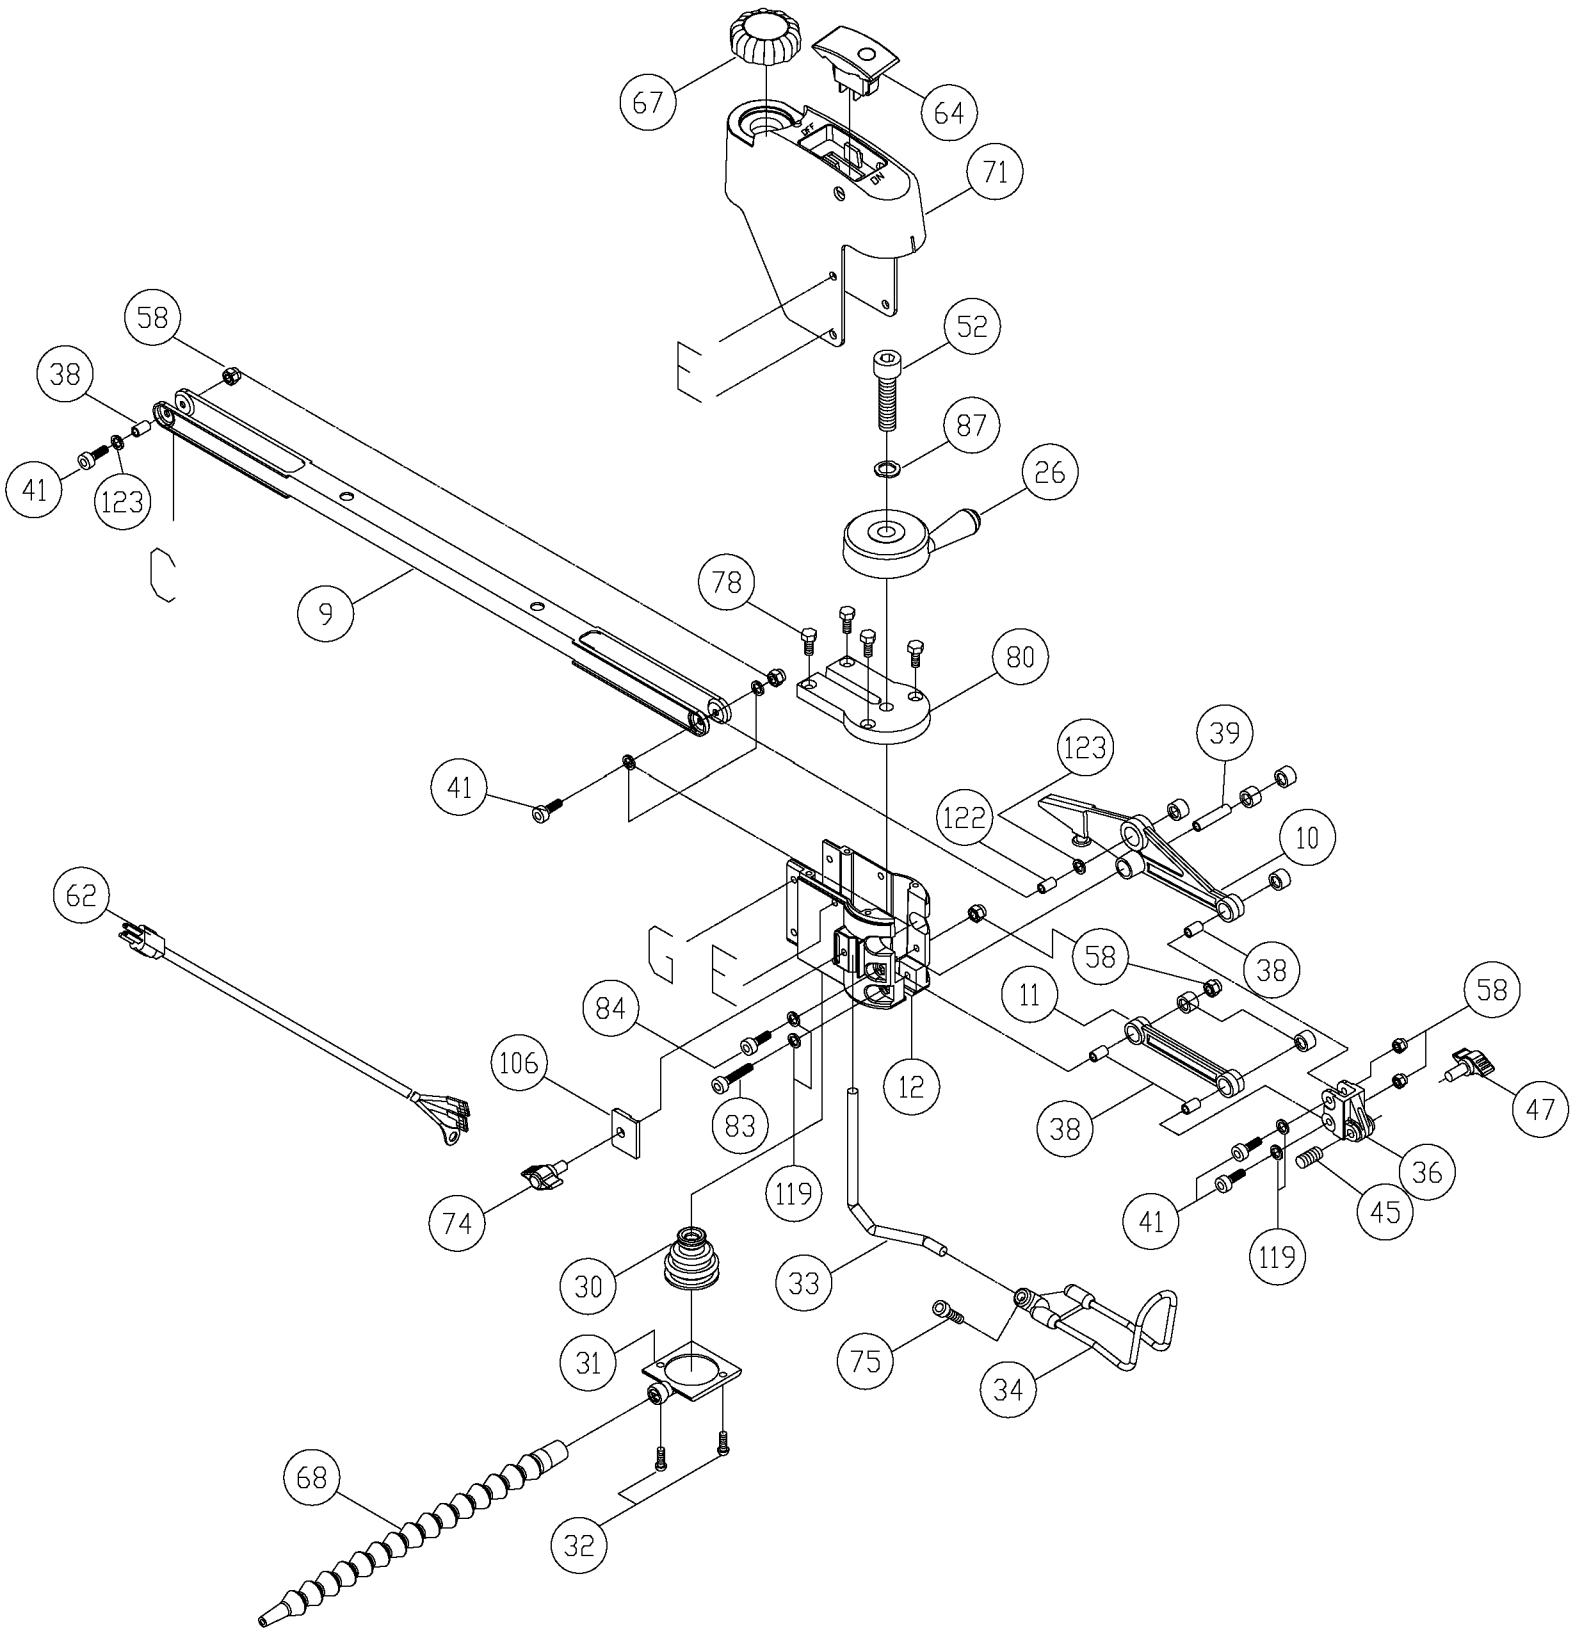

856

Parts List for 40-690 Type 1

Item Number	Part Number	Description	Qty Required
1	5140098-57	HOUSING,LEFT	1
2	5140098-58	HOUSING,RIGHT	1
3	286263-00	BASE,FRONT	1
4	286264-00	TRUNNION	1
5	286265-00	TABLE	1
6	286266-00	ARM,RIGHT BOTTM	1
7	5140098-59	ARM,TOP	1
8	286268-00	ROCKER ASY,VERT	1
9	286269-00	LINK,DRIVE	2
10	286270-00	ROCKER ASY,FRNT	2
11	286276-00	STRUT ASSY	2
12	286277-00	MOUNT,ROCKR.TOP	1
13	286278-00	MOUNT,ROCKR.BTM	1
14	5140098-60	MOUNT & O-RING	1
15	286280-00	CON ROD ASSY	1
16	286281-00	COUNTERWEIGHT	1
19	286282-00	ROD,PIVOT	1
23	286283-00	WEDGE,TENSION	1
24	286284-00	ROD,DRAW	1
25	286285-00	BEARING,SLEEVE	1
26	286286-00	CAM,TENSION	1
27	286287-00	SCREW,M5	1
28	286288-00	LOCKNUT,M5	1
30	286289-00	BELLOWS	1
31	286290-00	CAP,AIR PUMP	1
32	330045-05	LOCK SCREW	2
33	286291-00	BAR	1

Parts List for 40-690 Type 1

Item Number	Part Number	Description	Qty Required
34	286292-00	FOOT	1
36	5140099-98	BLADE CHUCK	2
38	286294-00	SLEEVE,SHORT	8
39	286295-00	SLEEVE,LONG	2
40	286296-00	SCREW,M6	8
41	286297-00	SCREW,M4	8
42	286298-00	SCREW,M8	2
43	429711-00	M6X15 SCREW	6
44	286300-00	SCREW,M5	13
45	286301-00	SCREW,SET	2
46	5140098-61	KNOB	1
47	286303-00	KNOB ASY,CLAMP	2
52	286304-00	SCREW,M8	1
55	286305-00	SCREW,M6	2
57	330021-01	NUT,STOP	9
58	330021-00	NUT,ELASTIC STP	12
60	286306-00	MOTOR ASSY	1
61	5140101-32	PC BOARD ASSY	1
62	36485-98	CORD/15FT./18-3	1
64	5140092-86	SWITCH	1
67	286310-00	KNOB,CONTROL	1
68	286311-00	NOZZLE,AIR	1
69	286312-00	HARNESS,WIRE	1
71	286313-00	HOUSING	1
74	326573-01	SCREW,WING	1
75	286316-00	SCREW,M6	1
76	286317-00	INDICATOR,ZERO	1