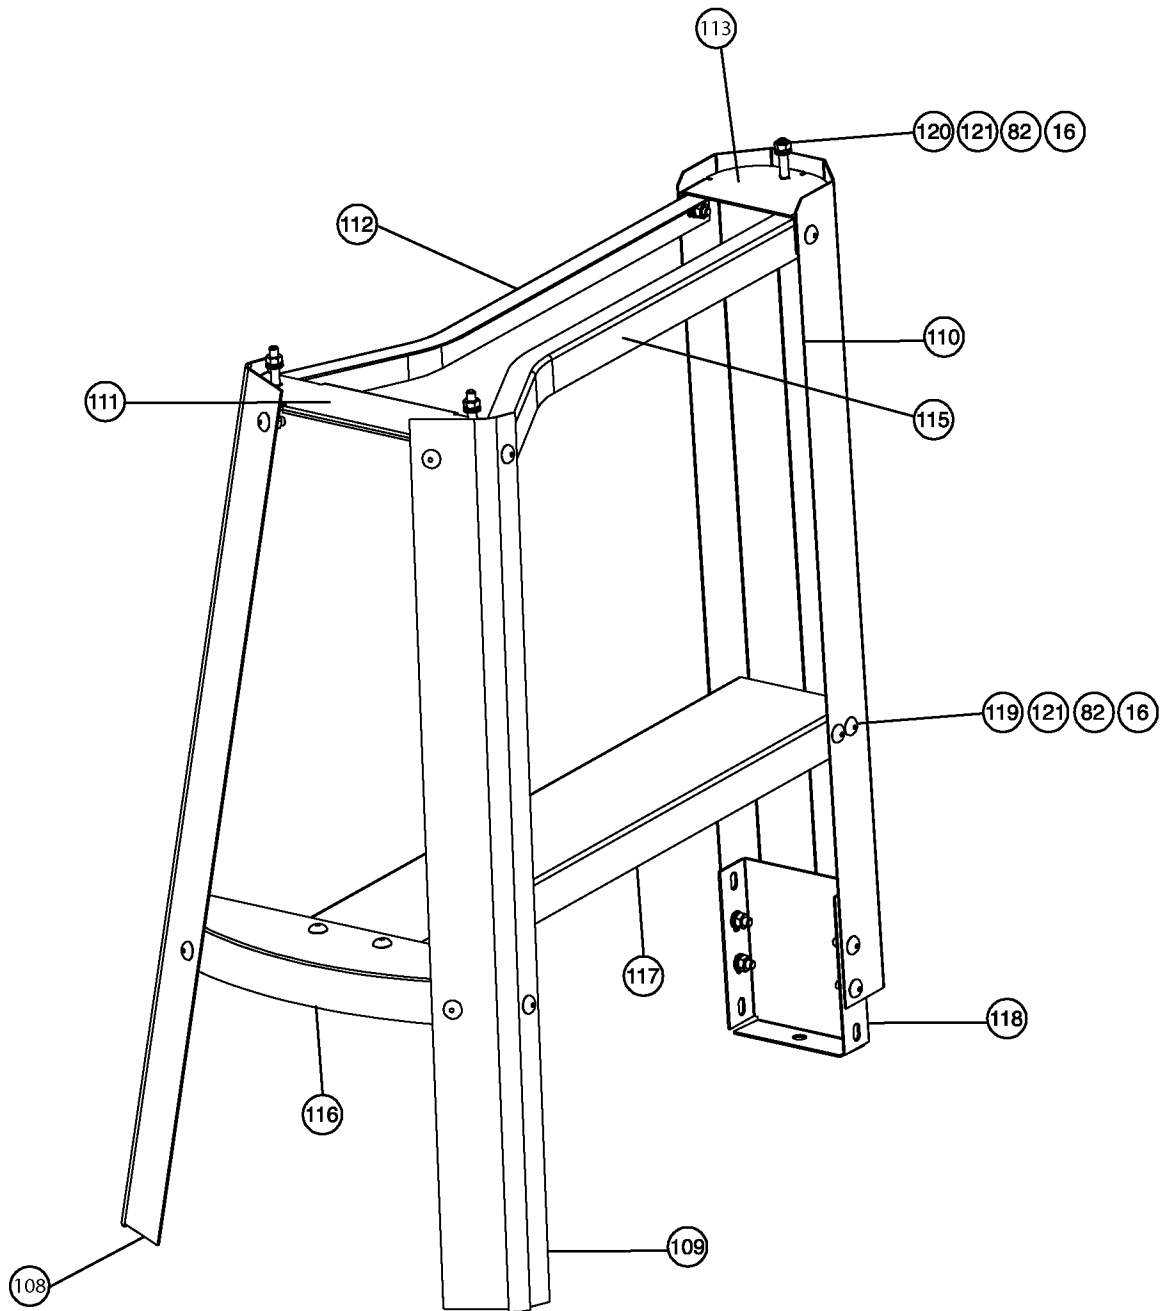

20 IN. VARIABLE SPEED SCROLL SAW

20 IN. VARIABLE SPEED SCROLL SAW

20 IN. VARIABLE SPEED SCROLL SAW

Parts List for 40-695 Type 1

Item Number	Part Number	Description	Qty Required
1	DPEC002105	FRONT BASE	1
2	DPEC002106	SCREW	2
3	DPEC002107	TRUNNION	1
4	DPEC002108	INDICATOR,ZERO	1
5	DPEC002109	PAD	1
6	DPEC002110	POSITIONING BALL	1
7	DPEC002111	SPACER	1
8	DPEC002112	KNOB	1
9	DPEC002113	BOLT	1
10	DPEC002114	SCREW	7
11	DPEC002115	FLAT WASHER	1
12	DPEC002116	STRUT ASSY	2
13	DPEC002118	FRONT ROCKER ASSY.	2
13	DPEC002119	SLEEVE, LONG	2
14	DPEC002120	BLADE CHUCK	2
15	DPEC002121	SCREW	8
16	DPEC002122	FLAT WASHER	4
17	DPEC002123	LOCK NUT	12
18	DPEC002124	BELLOWS	1
19	DPEC002125	TOP ROCKER MOUNT	1
20	DPEC002126	SCREW	2
21	DPEC002127	SCREW	1
22	DPEC002128	FLAT WASHER	8
23	DPEC002129	SET SCREW	2
24	DPEC002130	DRIVE LINK	2
25	DPEC002131	SLEEVE	2
26	DPEC002132	THRUST WASHER	4

Parts List for 40-695 Type 1

Item Number	Part Number	Description	Qty Required
27	DPEC002133	LID	1
28	DPEC002134	SCREW	4
29	DPEC002135	BOTTOM ROCKER MOUNT	1
30	DPEC002136	SCREW	1
31	DPEC002137	SCREW	8
32	DPEC002138	VERTICAL ROCKER ASY	1
33	DPEC002139	CONNECTING ROD ASSY.	1
34	DPEC002141	SCREW	1
35	DPEC002142	THRUST WASHER	2
36	DPEC002143	NUT	2
37	DPEC002144	TOP ARM	1
38	DPEC002145	TENSION WEDGE	1
39	DPEC002146	DRAW ROD	1
41	DPEC002147	SLEEVE BEARING	1
42	DPEC002148	TENSION CAM	1
43	DPEC002149	WAVY WASHER	1
44	DPEC002150	SCREW	1
45	DPEC002151	WIRE HARNESS	1
46	DPEC002152	AIR PUMP CAMP	1
47	DPEC002153	SCREW	4
48	DPEC002154	AIR NOZZLE	1
49	DPEC002155	CLAMP	1
50	DPEC002156	THUMB SCREW	1
51	DPEC002157	FOOT	1
52	DPEC002158	BAR	1
53	DPEC002159	SCREW	1
54	DPEC002160	BOTTOM ARM	1