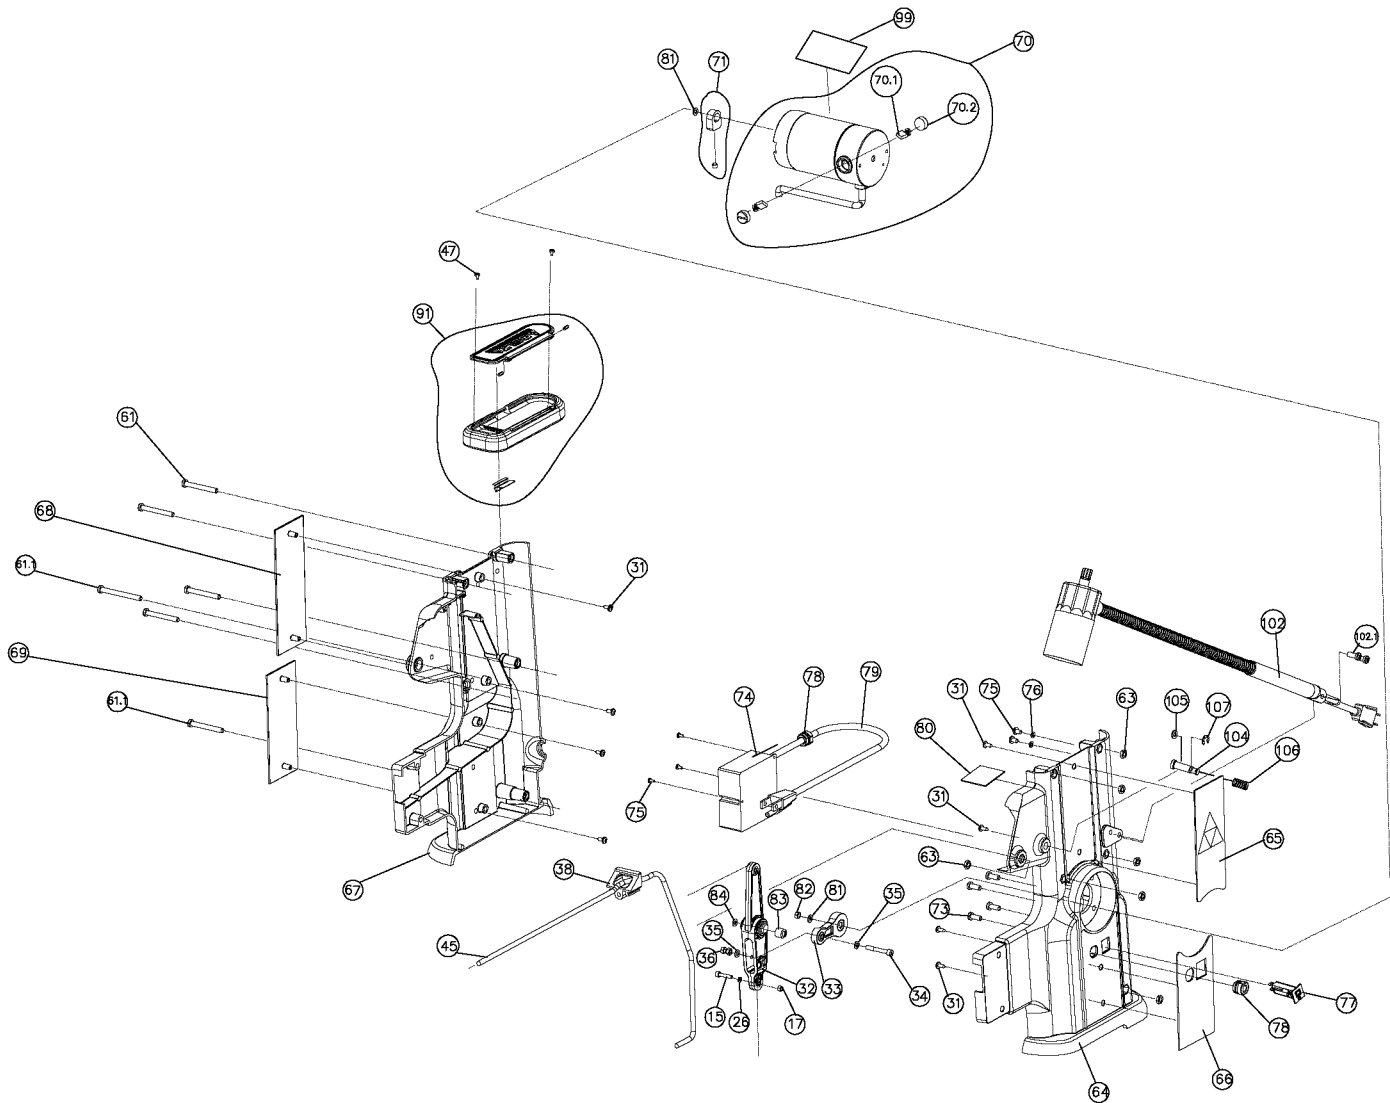

20 IN. VARIABLE SPEED SCROLL SAW

20 IN. VARIABLE SPEED SCROLL SAW

20 IN. VARIABLE SPEED SCROLL SAW

Parts List for 40-695 Type 1

Item Number	Part Number	Description	Qty Required
1	DPEC002105	FRONT BASE	1
2	DPEC002106	SCREW	2
3	DPEC002107	TRUNNION	1
4	DPEC002108	INDICATOR,ZERO	1
5	DPEC002109	PAD	1
6	DPEC002110	POSITIONING BALL	1
7	DPEC002111	SPACER	1
8	DPEC002112	KNOB	1
9	DPEC002113	BOLT	1
10	DPEC002114	SCREW	7
11	DPEC002115	FLAT WASHER	1
12	DPEC002116	STRUT ASSY	2
13	DPEC002118	FRONT ROCKER ASSY.	2
13	DPEC002119	SLEEVE, LONG	2
14	DPEC002120	BLADE CHUCK	2
15	DPEC002121	SCREW	8
16	DPEC002122	FLAT WASHER	4
17	DPEC002123	LOCK NUT	12
18	DPEC002124	BELLOWS	1
19	DPEC002125	TOP ROCKER MOUNT	1
20	DPEC002126	SCREW	2
21	DPEC002127	SCREW	1
22	DPEC002128	FLAT WASHER	8
23	DPEC002129	SET SCREW	2
24	DPEC002130	DRIVE LINK	2
25	DPEC002131	SLEEVE	2
26	DPEC002132	THRUST WASHER	4

Parts List for 40-695 Type 1

Item Number	Part Number	Description	Qty Required
27	DPEC002133	LID	1
28	DPEC002134	SCREW	4
29	DPEC002135	BOTTOM ROCKER MOUNT	1
30	DPEC002136	SCREW	1
31	DPEC002137	SCREW	8
32	DPEC002138	VERTICAL ROCKER ASY	1
33	DPEC002139	CONNECTING ROD ASSY.	1
34	DPEC002141	SCREW	1
35	DPEC002142	THRUST WASHER	2
36	DPEC002143	NUT	2
37	DPEC002144	TOP ARM	1
38	DPEC002145	TENSION WEDGE	1
39	DPEC002146	DRAW ROD	1
41	DPEC002147	SLEEVE BEARING	1
42	DPEC002148	TENSION CAM	1
43	DPEC002149	WAVY WASHER	1
44	DPEC002150	SCREW	1
45	DPEC002151	WIRE HARNESS	1
46	DPEC002152	AIR PUMP CAMP	1
47	DPEC002153	SCREW	4
48	DPEC002154	AIR NOZZLE	1
49	DPEC002155	CLAMP	1
50	DPEC002156	THUMB SCREW	1
51	DPEC002157	FOOT	1
52	DPEC002158	BAR	1
53	DPEC002159	SCREW	1
54	DPEC002160	BOTTOM ARM	1