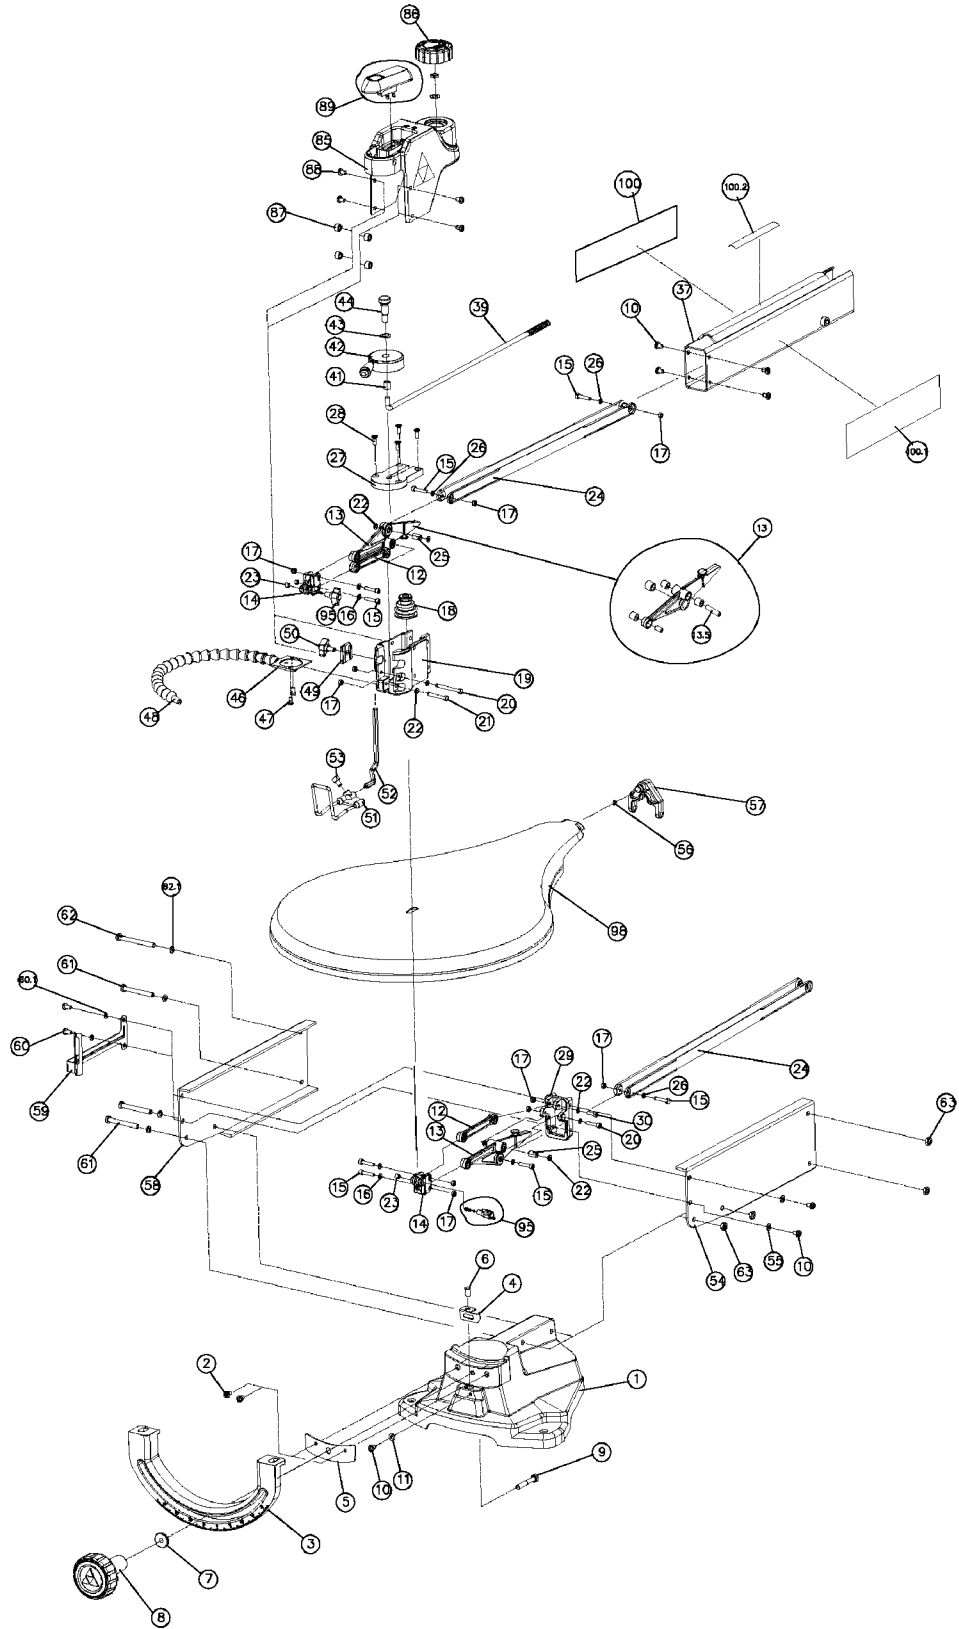

20 IN. VARIABLE SPEED SCROLL SAW

20 IN. VARIABLE SPEED SCROLL SAW

20 IN. VARIABLE SPEED SCROLL SAW

Parts List for 40-695 Type 1

Item Number	Part Number	Description	Qty Required
1	DPEC002105	FRONT BASE	1
2	DPEC002106	SCREW	2
3	DPEC002107	TRUNNION	1
4	DPEC002108	INDICATOR,ZERO	1
5	DPEC002109	PAD	1
6	DPEC002110	POSITIONING BALL	1
7	DPEC002111	SPACER	1
8	DPEC002112	KNOB	1
9	DPEC002113	BOLT	1
10	DPEC002114	SCREW	7
11	DPEC002115	FLAT WASHER	1
12	DPEC002116	STRUT ASSY	2
13	DPEC002118	FRONT ROCKER ASSY.	2
13	DPEC002119	SLEEVE, LONG	2
14	DPEC002120	BLADE CHUCK	2
15	DPEC002121	SCREW	8
16	DPEC002122	FLAT WASHER	4
17	DPEC002123	LOCK NUT	12
18	DPEC002124	BELLOWS	1
19	DPEC002125	TOP ROCKER MOUNT	1
20	DPEC002126	SCREW	2
21	DPEC002127	SCREW	1
22	DPEC002128	FLAT WASHER	8
23	DPEC002129	SET SCREW	2
24	DPEC002130	DRIVE LINK	2
25	DPEC002131	SLEEVE	2
26	DPEC002132	THRUST WASHER	4

Parts List for 40-695 Type 1

Item Number	Part Number	Description	Qty Required
27	DPEC002133	LID	1
28	DPEC002134	SCREW	4
29	DPEC002135	BOTTOM ROCKER MOUNT	1
30	DPEC002136	SCREW	1
31	DPEC002137	SCREW	8
32	DPEC002138	VERTICAL ROCKER ASY	1
33	DPEC002139	CONNECTING ROD ASSY.	1
34	DPEC002141	SCREW	1
35	DPEC002142	THRUST WASHER	2
36	DPEC002143	NUT	2
37	DPEC002144	TOP ARM	1
38	DPEC002145	TENSION WEDGE	1
39	DPEC002146	DRAW ROD	1
41	DPEC002147	SLEEVE BEARING	1
42	DPEC002148	TENSION CAM	1
43	DPEC002149	WAVY WASHER	1
44	DPEC002150	SCREW	1
45	DPEC002151	WIRE HARNESS	1
46	DPEC002152	AIR PUMP CAMP	1
47	DPEC002153	SCREW	4
48	DPEC002154	AIR NOZZLE	1
49	DPEC002155	CLAMP	1
50	DPEC002156	THUMB SCREW	1
51	DPEC002157	FOOT	1
52	DPEC002158	BAR	1
53	DPEC002159	SCREW	1
54	DPEC002160	BOTTOM ARM	1