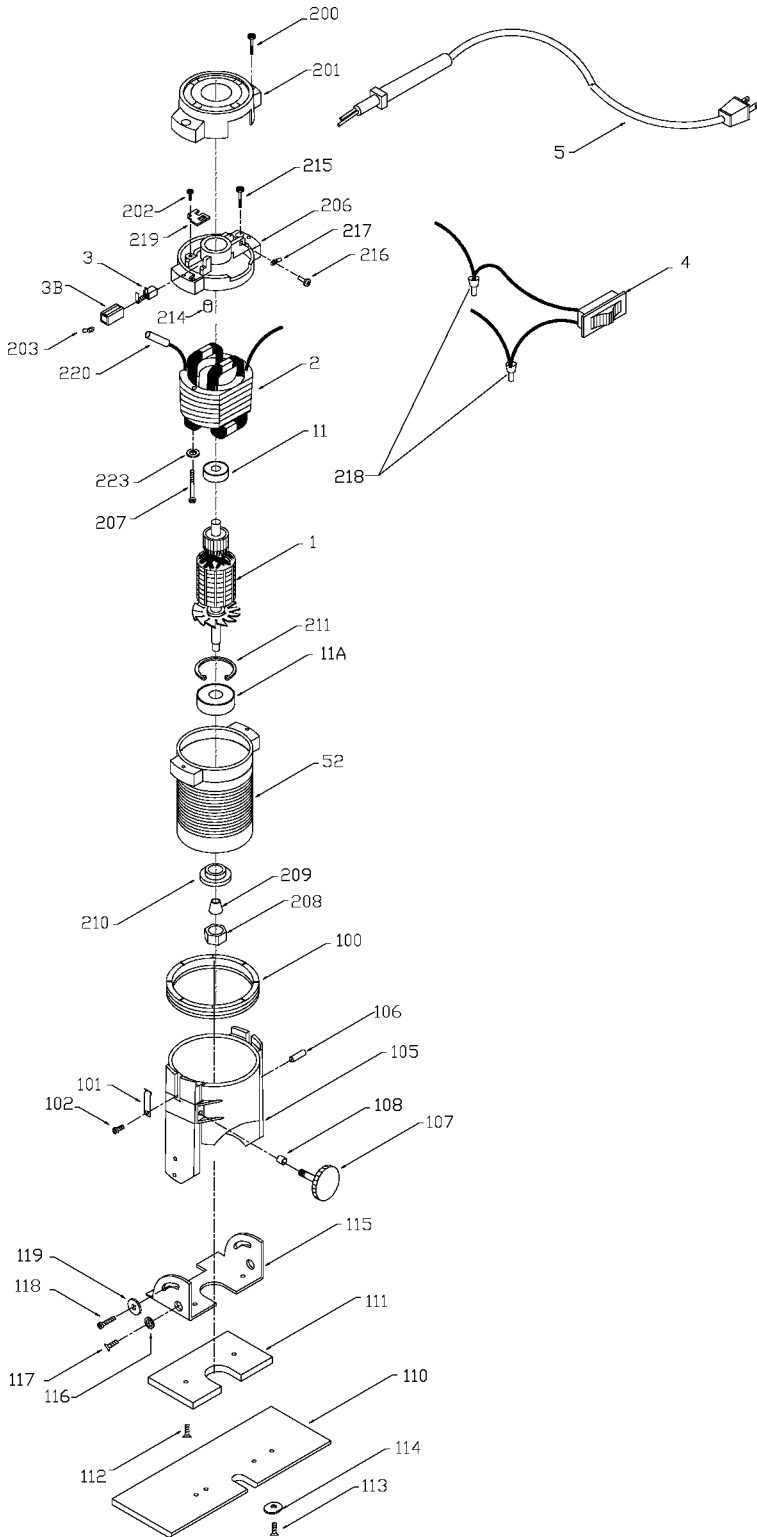

# PORTER-CABLE

## MITER FOLD LAMINATE TRIMMER

WARNING: Electrical repairs should only be attempted by trained repairmen. Contact the nearest Porter-Cable Service Center or other competent repair center.

411  
4111

## Parts List for 411 Type 1

Item Number	Part Number	Description	Qty Required
1	872645	ARMATURE	1
1	901706	FAN	1
2	872650	FIELD	1
3	868866	BRUSH	2
3	844703	HOLDER	1
4	911374	SWITCH	1
5	875699	CORD	1
11	802341SV	BALL BEARING	3
11	874538SV	BALL BEARING	3
52	844483	MTR HOUSING	1
100	697468	RING	1
101	844648	SPRING CLIP	10
102	858008	SCREW	10
105	693898	BASE	1
106	840109	PIN	10
107	693885	THUMB SCREW	10
108	693968	SPACER	10
110	878614	GUIDE PLATE	1
111	878613	MOUNTING PLATE	1
112	802768	SCREW	10
113	000000-00	No Longer Available	10
114	878513	ECCENTRIC	1
115	693900	TILT BRACKET	1
116	694682	SPACER	10
117	688860	SCREW	10
118	801752	SCREW	10
119	802318	WASHER	10

## Parts List for 411 Type 1

Item Number	Part Number	Description	Qty Required
200	878389	SCREW	10
201	810006	CAP	1
202	844705	RETAINER	10
203	866312	TERMINAL	1
206	886629	INTERMEDIATE HSG T4	1
207	802607	SCREW	10
208	691257	NUT COLLET	10
209	684718	COLLET	1
210	844643	RETAINER	10
211	802302	RING	10
214	810425	PLUG	1
215	877817	SCREW	10
216	844107	SCREW	10
217	849314	TERM	1
218	682063	CONNECTOR VS	1
219	845620	BR HLDR RETAIN	2
220	846755	INSULATOR	1
223	802648	WASHER	10
224	683875	WRENCH OPEN END	1
224	913050	WRENCH	1
224	802876	ALLEN WRENCH	1
224	698110	ALLEN WRENCH T2	1
224	683875	WRENCH OPEN END	1
856	000000-00	No Longer Available	1