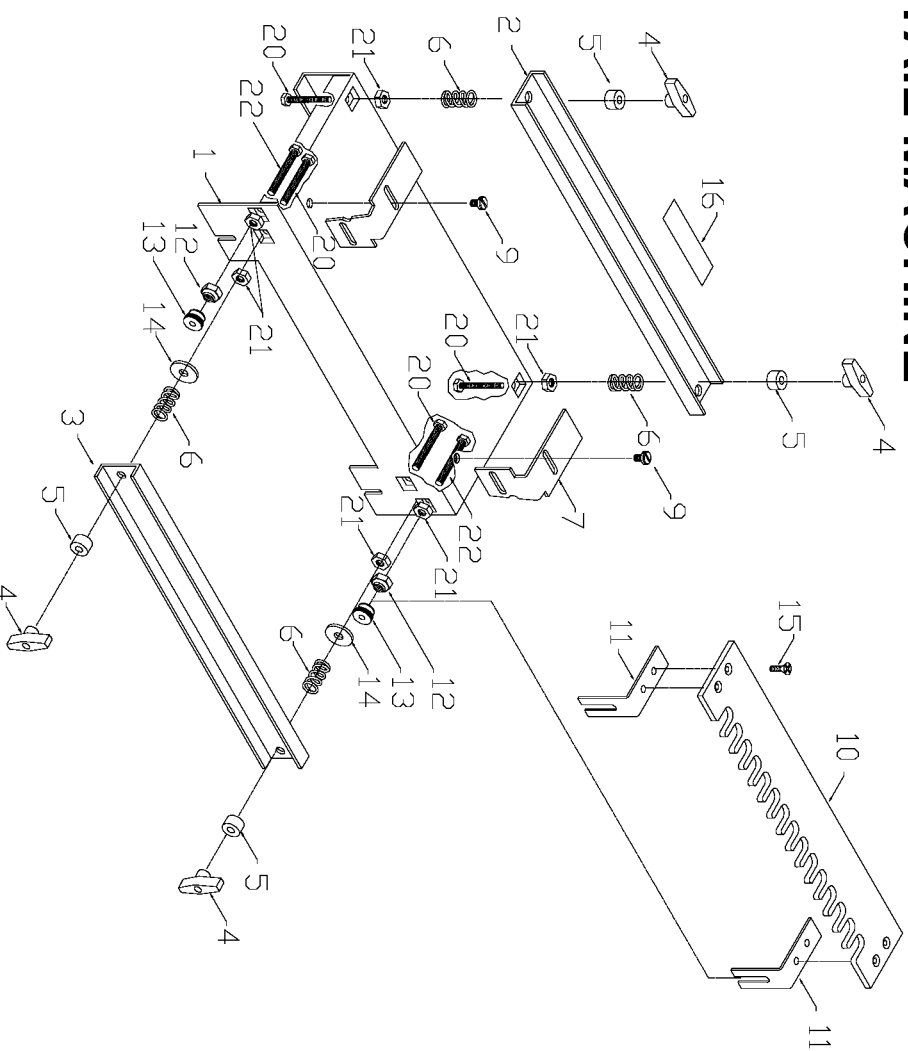

# PORTER-CABLE DOVETAIL MACHINE

4112

## Parts List for 4112 Type 1

Item Number	Part Number	Description	Qty Required
1	889385	BASE	1
2	000000-00	No Longer Available	1
3	889371	BOTTOM CLAMP-BAR	1
4	889368	KNOB	4
5	889369	SPACER	4
6	889372	SPRING	4
7	000000-00	No Longer Available	1
7	000000-00	No Longer Available	1
9	889387	SCREW	1
10	000000-00	No Longer Available	1
11	889376	BRACKET	2
12	000000-00	No Longer Available	2
13	889384	KNOB	2
14	801530	WASHER	2
15	889374	SCREW	4
16	000000-00	No Longer Available	1
856	000000-00	No Longer Available	1
856	000000-00	No Longer Available	1
856	889676	EDGE GUIDE SET #3	1
856	889677	EDGE GUIDE SET #4	1