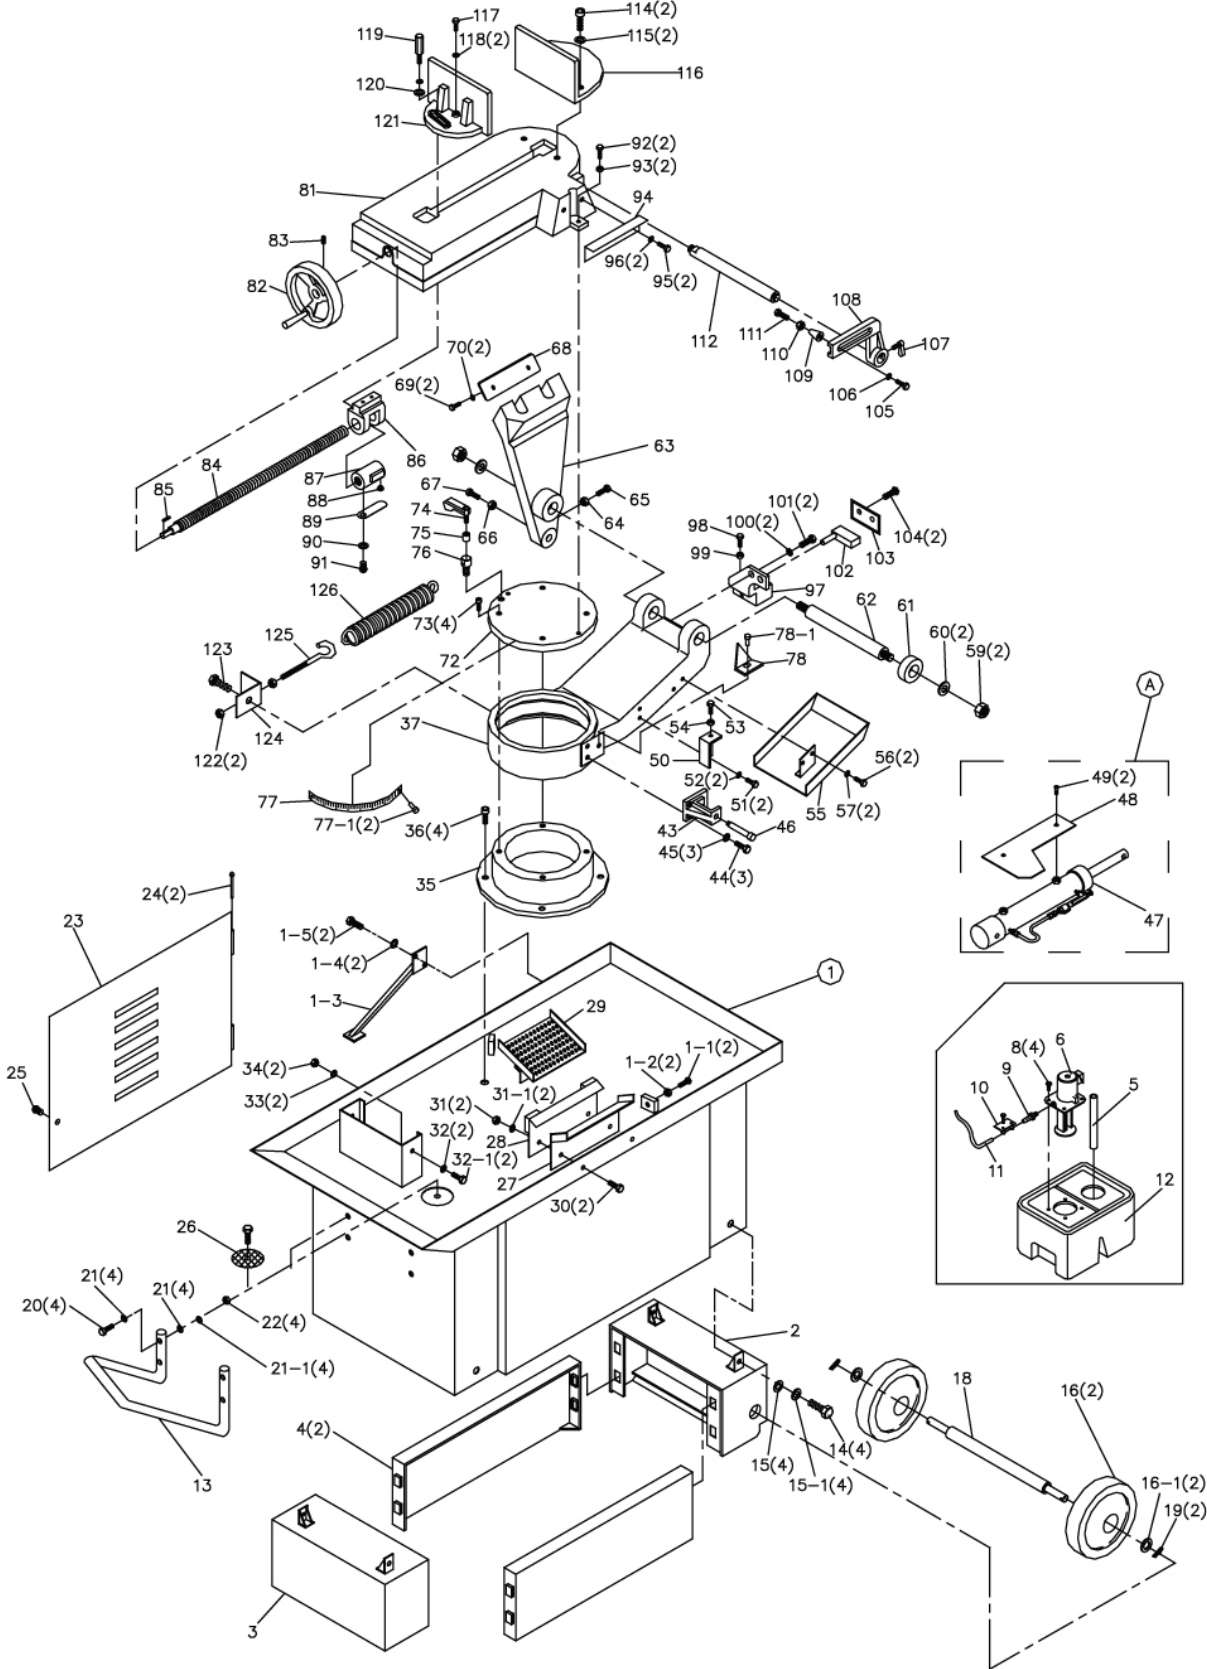

14.1.1 HVBS-710S Table and Stand Assembly – Exploded View