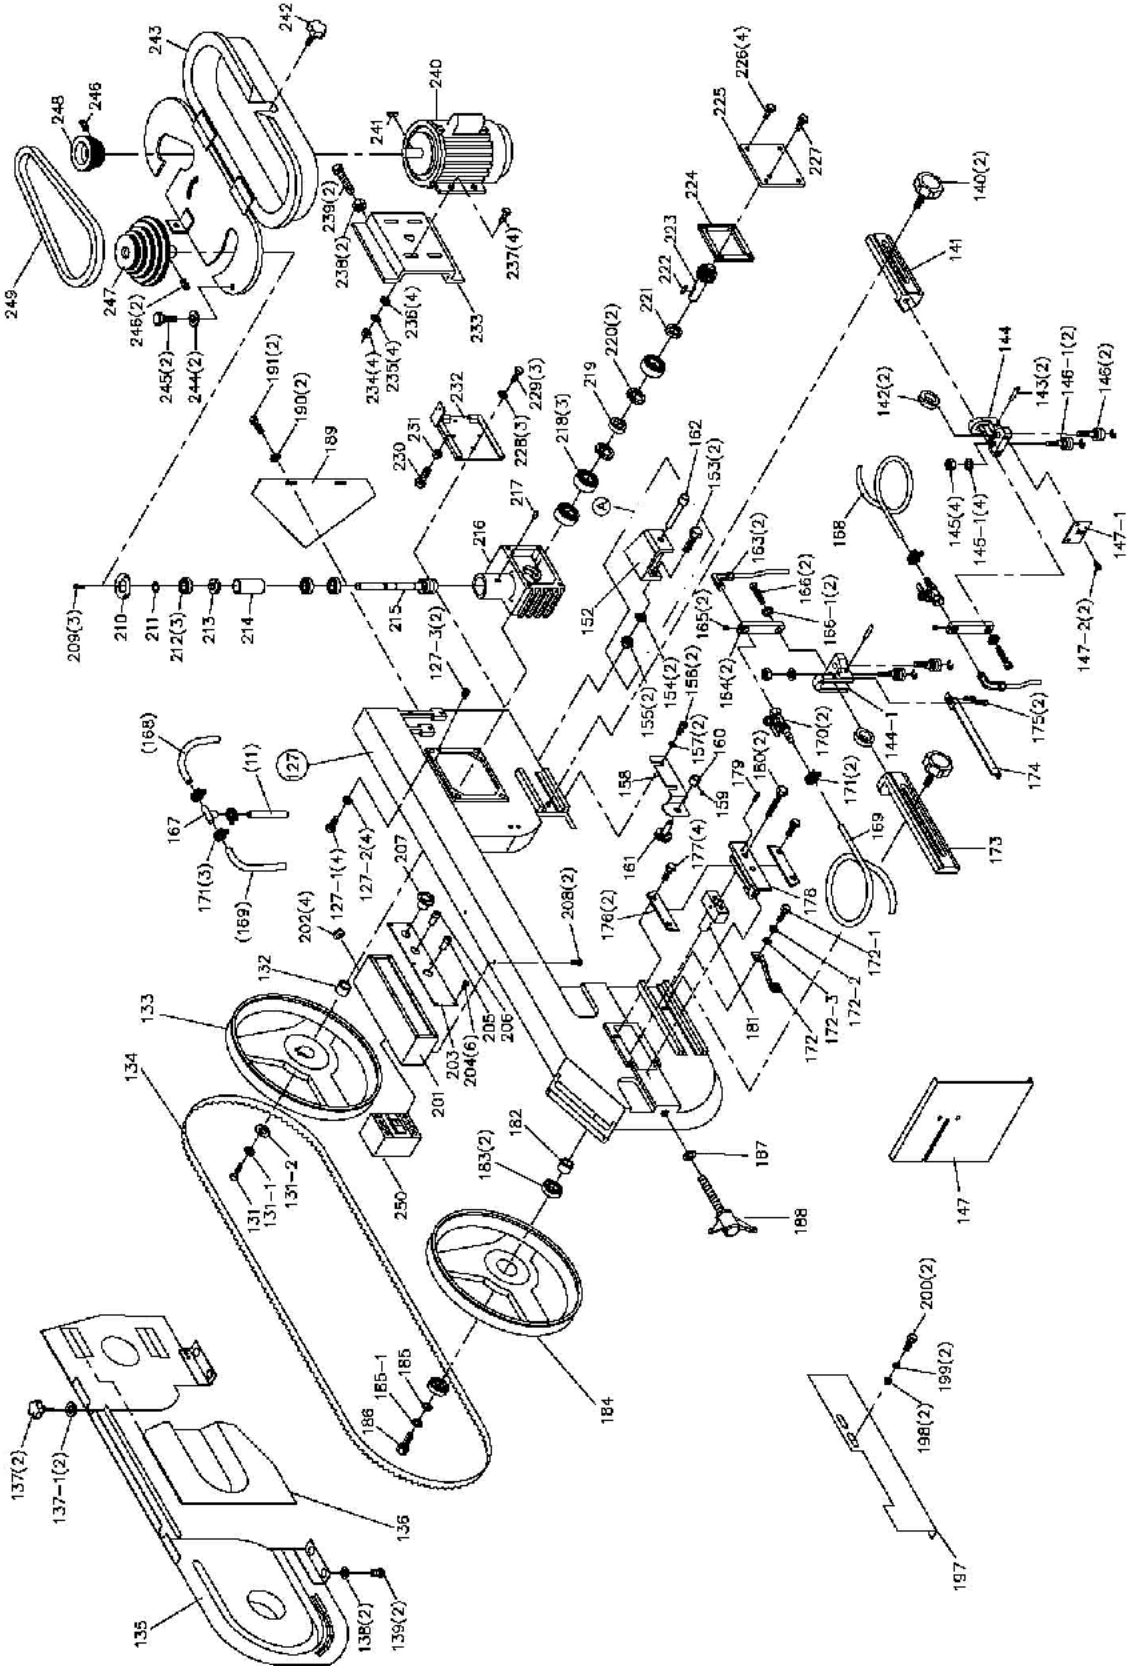

### 14.1.3 HVBS-710S Assembly – Parts List

Index No.	Part No.	Description	Size	Qty
1	HVBS710S-1	Bottom Pan		1
1-1	TS-0060071	Hex Cap Screw	3/8" x 1-1/2"	2
1-2	TS-0570031	Hex Nut	3/8"	2
1-3	HVBS710S-1-3	Support Post		1
1-4	TS-0720071	Spring Washer	1/4"	2
1-5	TS-0050021	Hex Cap Screw	1/4" x 5/8"	2
2	HVBS710S-2	Feet-Stand (Right)		1
3	HVBS710S-3	Feet-Stand (Left)		1
4	HVBS710S-4	Panel		2
5	HVBS710S-5	Clear Hose	1"	1
6	HVBS710S-6	Pump	1/8HP 1PH	1
8	TS-0050011	Hex Cap Screw	1/4" x 1/2"	4
9	HVBS710S-9	Hose Fitting		1
10	HVBS710S-10	Hose Clamp		1
11	HVBS710S-11	Hose	5/16"	1
12	HVBS710S-12	Coolant Tank	9L	1
13	HVBS710S-13	Handle		1
14	TS-0081031	Hex Cap Screw	5/16" x 3/4"	4
15	TS-0680031	Flat Washer	5/16"	4
15-1	TS-0720081	Spring Washer	5/16"	4
16	HVBS710S-16	Wheel	8"	2
16-1	TS-0680061	Flat Washer	1/2"	2
18	HVBS710S-18	Axle		1
19	HVBS710S-19	Cotter Pin		2
20	TS-0051071	Hex Cap Screw	5/16" x 1-1/2"	4
21	TS-0680031	Flat Washer	5/16"	8
21-1	TS-0720081	Spring Washer	5/16"	4
22	TS-0561021	Hex Nut	5/16"	4
23	HVBS710S-23	Door		1
24	HVBS710S-24	Pin		2
25	HVBS710S-25	Lock Knob	1/4" x 3/4"	1
26	HVBS710S-26	Filter		1
27	HVBS710S-27	Bracket		1
28	HVBS710S-28	Bracket		1
29	HVBS710S-29	Chip Guide Plate		1
30	TS-0081031	Hex Cap Screw	5/16" x 3/4"	2
31	TS-0561021	Hex Nut	5/16"	2
31-1	TS-0720081	Spring Washer	5/16"	2
32	TS-0680031	Flat Washer	5/16"	2
32-1	TS-0081051	Hex Cap Screw	5/16" x 1"	2
33	TS-0720081	Spring Washer	5/16"	2
34	TS-0561021	Hex Nut	5/16"	2
35	HVBS710S-35	Lower Disc		1
36	TS-1505021	Socket Head Cap Screw	M10 x 20	4
37	HVBS710S-37	Swivel Base		1
43	HVBS710S-43	Bottom Support		1
44	TS-0081051	Hex Cap Screw	5/16" x 1"	3
45	TS-0720081	Spring Washer	5/16"	3
46	HVBS710S-46	Support Rod		1
47	HVBS710S-47	Hydraulic Cylinder		1
48	HVBS710S-48	Cylinder Cover		1
49	HVBS710S-49	Round Head Screw	1/4" x 1/2"	2
50	HVBS710S-50	Support Plate		1
51	TS-0060051	Hex Cap Screw	3/8" x 1"	2
52	TS-0720091	Spring Washer	3/8"	2