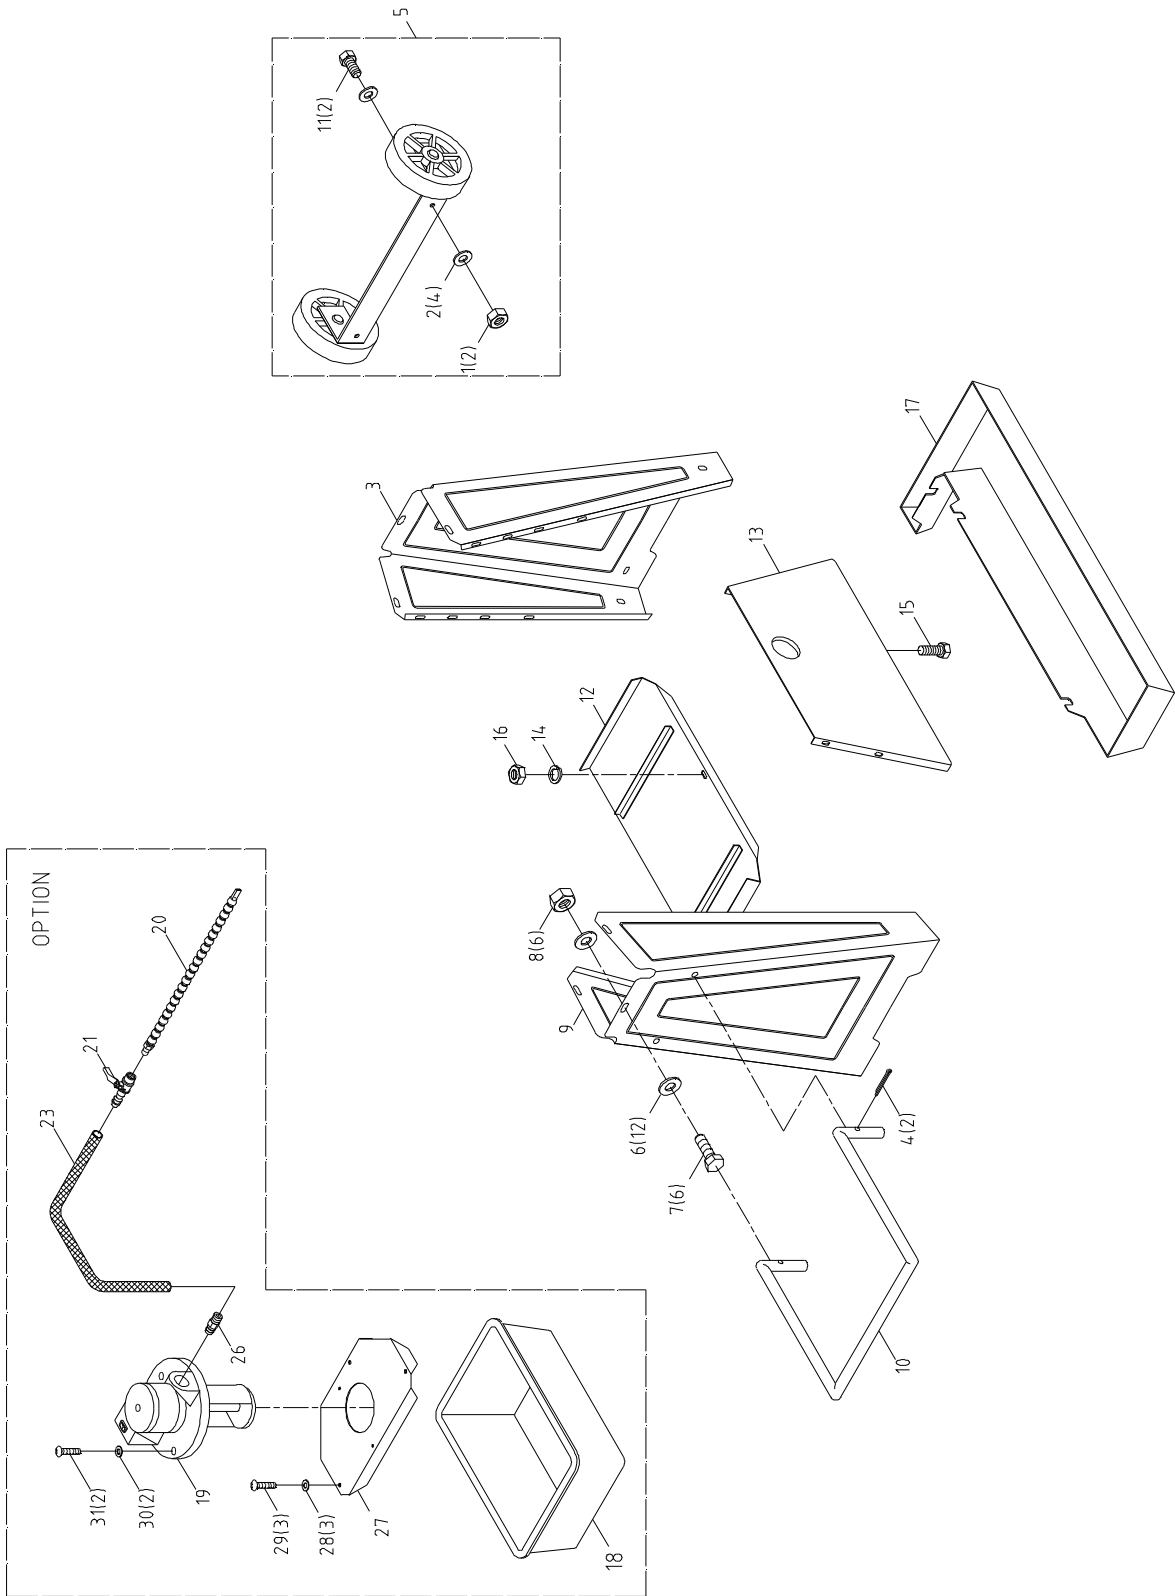

Stand and Coolant System – Exploded View

Stand and Coolant System – Parts List

Index No.	Part No.	Description	Size	Qty
01	5631431	Hex nut	1/4"-20	2
02	5630221	Washer	1/4"x16xt1.5	4
03	J-5630041	Right floor stand		1
04	5631441	Cotter pin	1/8"x1"L	2
05	5633021	Wheel assembly		1
06	5630031	Washer	5/16"x23xt2	12
07	5630051	Hex head screw	5/16"-18x1-1/4"L	6
08	5630061	Hex nut	5/16"-18	6
09	J-5630071	Left floor stand		1
10	5631461	Handle		1
11	5632021	Hex head screw	1/4"-20x1/2"L	2
12	J-5631191	Tray		1
13	J-5631181	Skirt		1
14	5631151	Lock washer	1/4"	1
15	5632071	Carriage bolt	1/4"-20x1/2"	1
16	5630021	Hex nut	1/4"-20	1
17	J-5631171	Trough		1
18	J-5042291	Tank		1
19	J-5042281A	Coolant pump		1
20	5042341	Nozzle		1
21	5042351	Valve		1
22	5049361	Divider		1
23	9307291	Hose		1
24	5042331	Nipple		1
25	5042321	Nipple		1
26	5042981	Elbow		1
27	3230-0527	Support Plate		1
28	TS-1550031	Washer	M5	3
29	TS-1533042	Screw	M5 x10L	3
30	TS-1551041	Spring Washer	M6	2
31	TS-1534052	Pan Head Screw	M6x15L	2
	5056840	Wet Kit, 115V (includes #18-21,23,26-31)