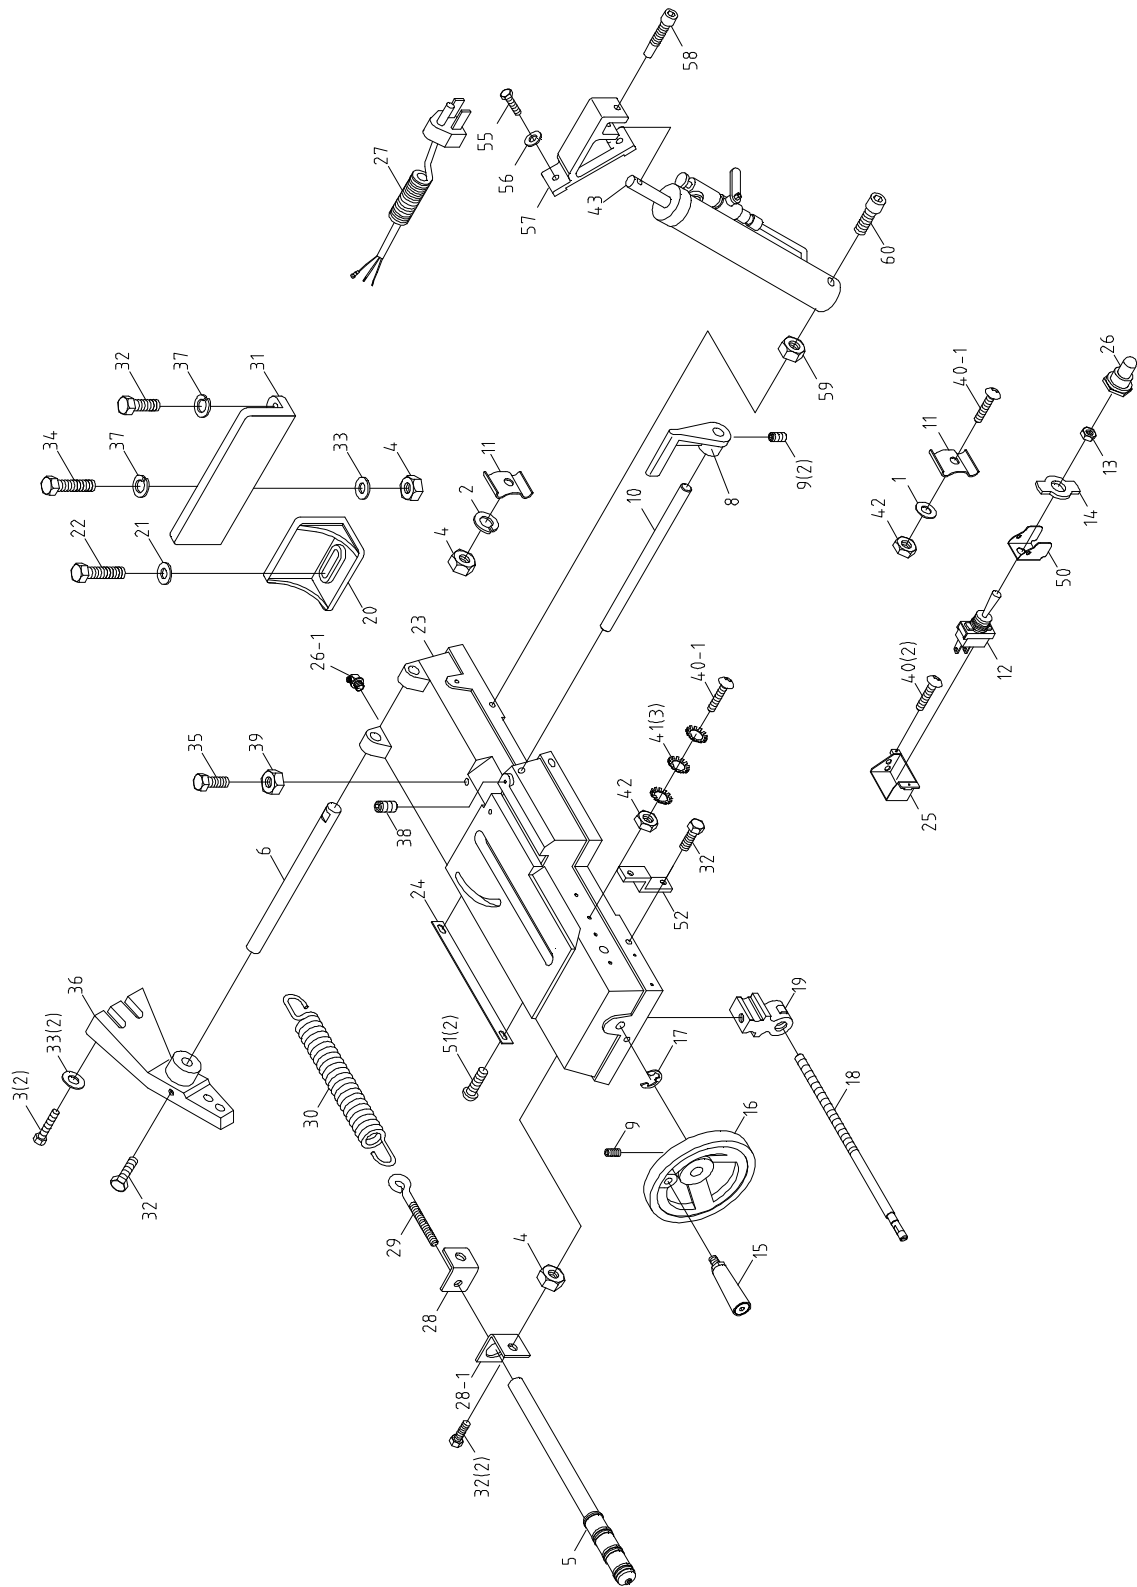

Saw Base – Exploded View

Saw Base – Parts List

Index No.	Part No.	Description	Size	Qty
01	5630221	Washer	1/4"x16xt1.5	1
02	5630031	Washer	5/16"	1
03	5630051	Hex head screw	5/16"-18x1"L	2
04	5630061	Hex nut	5/16"-18	8
05	5630081	Adjust rod		1
06	5630111	Pivoting rod		1
07	5630121	Support plate		1
08	5630131	Stock stop		1
09	5630241	Set screw	5/16"-18x5/16"L	2
10	5630151	Stock stop rod	1/2"x216L	1
11	5630111	Electric wire restrainer		2
12	5630171	Toggle switch		1
13	5630181	T.S. hex nut		1
14	5630211	ON/OFF plate		1
15	5631091	Handle grip		1
16	5630231	Hand wheel		1
17	5630251	Retaining ring	E10	1
18	5630271	Lead screw		1
19	5630281	Vise nut		1
20	J-5630291	Vise jaw, left		1
21	5630301	Washer	3/8"x27xt3	3
22	5630311	Hex head screw	5/16"-18x1-1/4"L	1
23	J-5630321	Base casting		1
24	5630341	Scale		1
25	5630351	Switch enclosure		1
26	563038A	Wire restrainer		1
26-1	5630381R	Wire restrainer	PG9	1
27	5630391	Power supply cable		1
28	5630401	Feed spring bracket, right		1
28-1	5521946	Feed spring bracket, left		1
29	5630411	Eye bolt		1
30	5630421	Spring		1
31	J-5630441	Vise jaw, right		1
32	5631481	HH screw	5/16"-18x1"L	6
33	5630461	Washer	5/16"x23xt3	3
34	5630451	Hex head screw	5/16"-18x1-1/2"L	1
35	5631491	Hex head screw	7/16"-14x2"L	1
36	J-5630491	Pivot		1
37	5630611	Spring Washer	5/16"x3/4"x1/8"	2
38	5630981	Set screw	5/16"-18x5/8"L	1
39	5632061	Hex nut	7/16"-14	1
40	5632091	RH Phillips screw	3/16"-24x3/8"L	2
40-1	5521947	RH Phillips screw	3/16"-24x3/4"L	2
41	5632101	Star Washer	3/16"	3
42	5632111	Hex nut	3/16"-24	1
43	5521948	Cylinder		1
43-1	TS-1540061	Hex Nut, full	M8	1
44	TS-1505081	Socket head cap screw	M10-P1.5x50	1
44	TS-0209011	Socket head cap screw	3/8"-16x2-1/2	1
45	TS-1550061	Flat washer	M8	1
46	TS-1540071	Hex nut, full	M10	1
46	5521953	Hex nut	3/8"-16	1
47	TS-1504091	Socket head cap screw	M8x45	1
50	5521949	Switch Cover		1
51	5632091	RH Phillips screw	3/16"-24x3/8"L	2
52	5521950	Fixed Plate		1
53	TS-0208061	Socket head cap screw	5/16"-18x1	1
54	TS-0561021	Hex nut, full	5/16"-18	1
55	TS-0050051	Hex cap screw	1/4"-20x1"	2