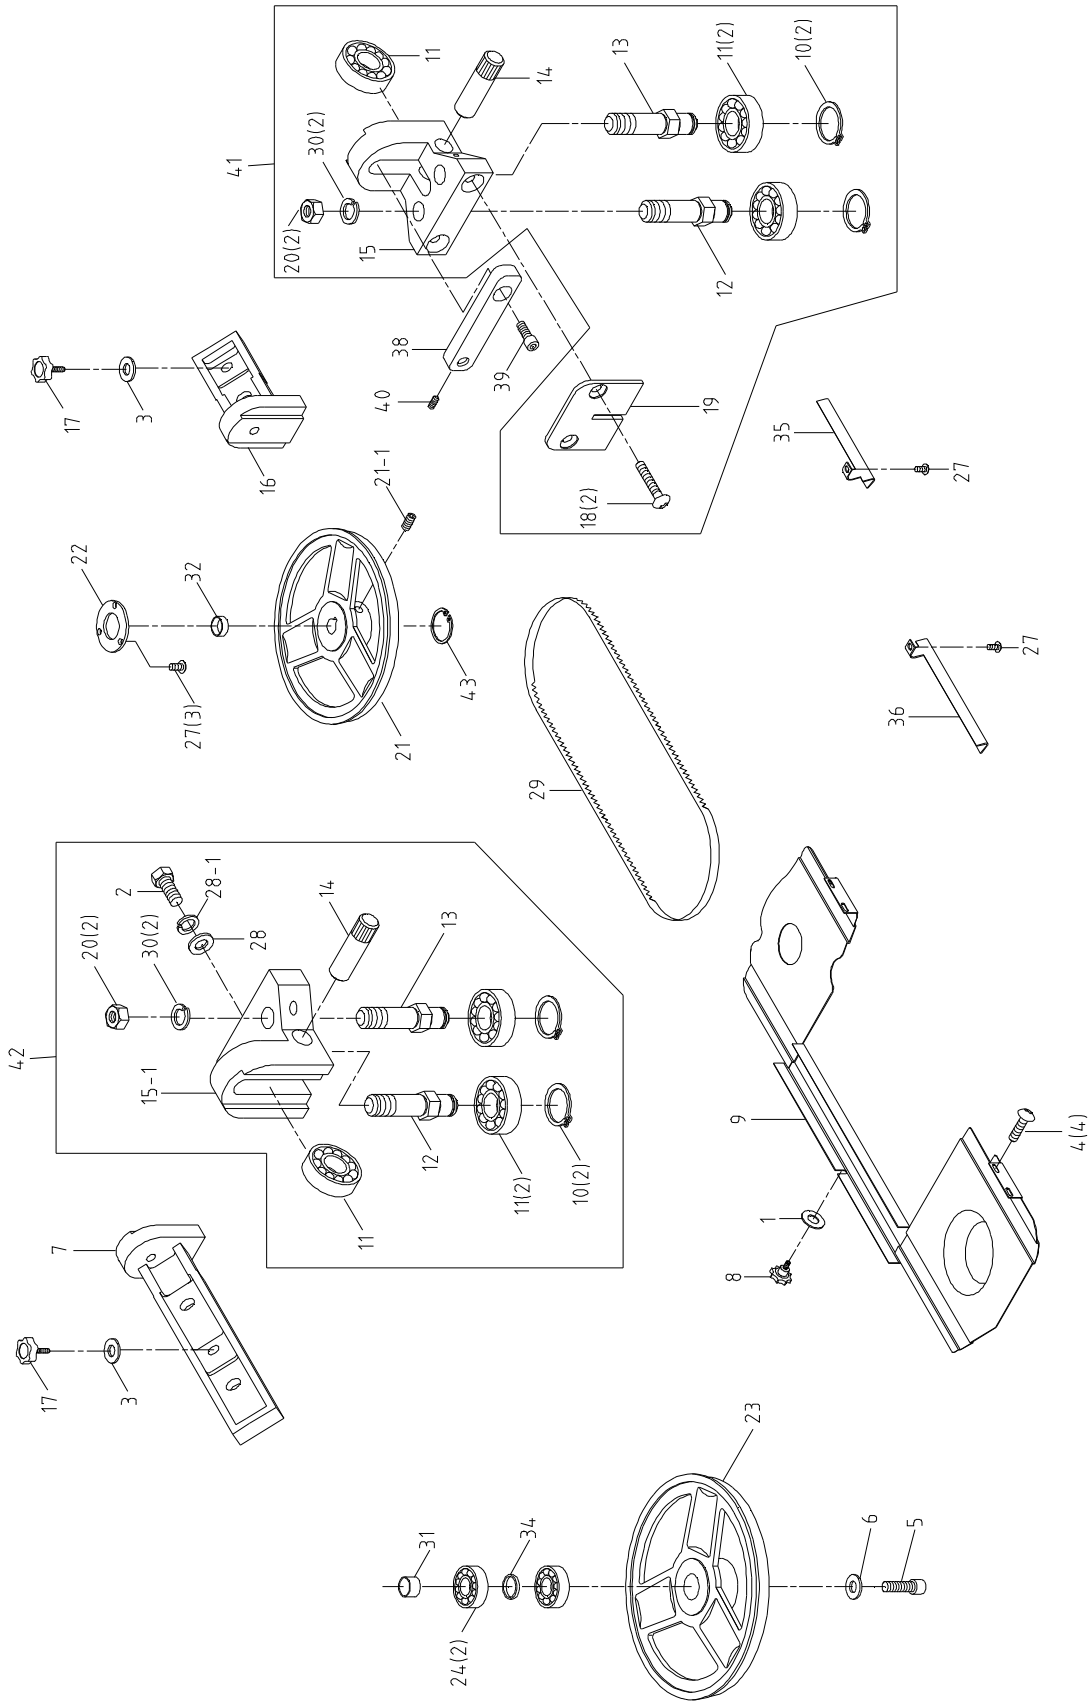

Upper Saw Head – Exploded View

Upper Saw Head – Parts List

Index No.	Part No.	Description	Size	Qty
01	5630221	Washer	1/4"x16xt1.5	1
02	5630051	Hex head screw	5/16"-18x1-1/4"L	2
03	5630301	Washer	3/8"x27xt3	3
04	5631471	RH Phillips screw	3/16"-24x3/8"L	4
05	5631481	Hex head screw	5/16"-18x3/4"L	3
06	5630461	Washer	5/16"x23xt3	1
07	563051A	Top guide bar		1
08	5630521	Knob		1
09	J-5630531	Blade guard cover		1
10	5630541	Retaining ring	5/16"x0.040	4
11	563055A	Bearing	608 and 629	6
12	563056A	Straight shaft		2
13	563050A	Eccentric shaft		2
14	563057A	Bearing pin shaft		2
15	563129A	Bearing bracket, right		1
15-1	5521954	Bearing bracket, left		1
16	563059A	Bottom guide bar		1
17	5630601	Hand knob	3/8"-16x31L	1
18	5630621	Flat head screw	1/4"-x20x1/2"L	1
19	5630631	Deflector plate		1
20	5630641	Hex Nut	3/8-16UNC	4
21	5630651	Drive wheel		1
21-1	TS-0270021	Socket set screw	5/16"-18x5/16"L	1
22	5630661	Wheel bearing Cover		1
23	5630711	Idler wheel		1
24	5630821	Ball bearing	6202ZZ	2
27	5632031	RH Phillips screw	5/32"-32x1/4"L	5
28	5632041	Washer	5/16"x2mm	1
28-1	TS-0720081	Lock washer, medium	5/16"	1
29		Blade (local purchase)	14Tx1/2x.025x68	1
30	5631081	Split lock washer	3/8"	4
31	5631121	Bushing		1
32	5632051	Drive wheel bushing		1
33	5631341	Retainer ring		1
34	5630721	Bushing		1
35	J-563120A	Bottom blade guard		1
36	J-5631211	Upper blade guard		1
38	5631231	Bracket		1
39	5630261	Aluminum head screw	5/16"-18x1-1/4"L	1
40	5632131	Set screw	1/4"-20x3/8"L	1
41	5631371	Bottom blade guide assembly		1
42	5631361	Top blade guide assembly		1
43	5518413	C-Ring	S15	1