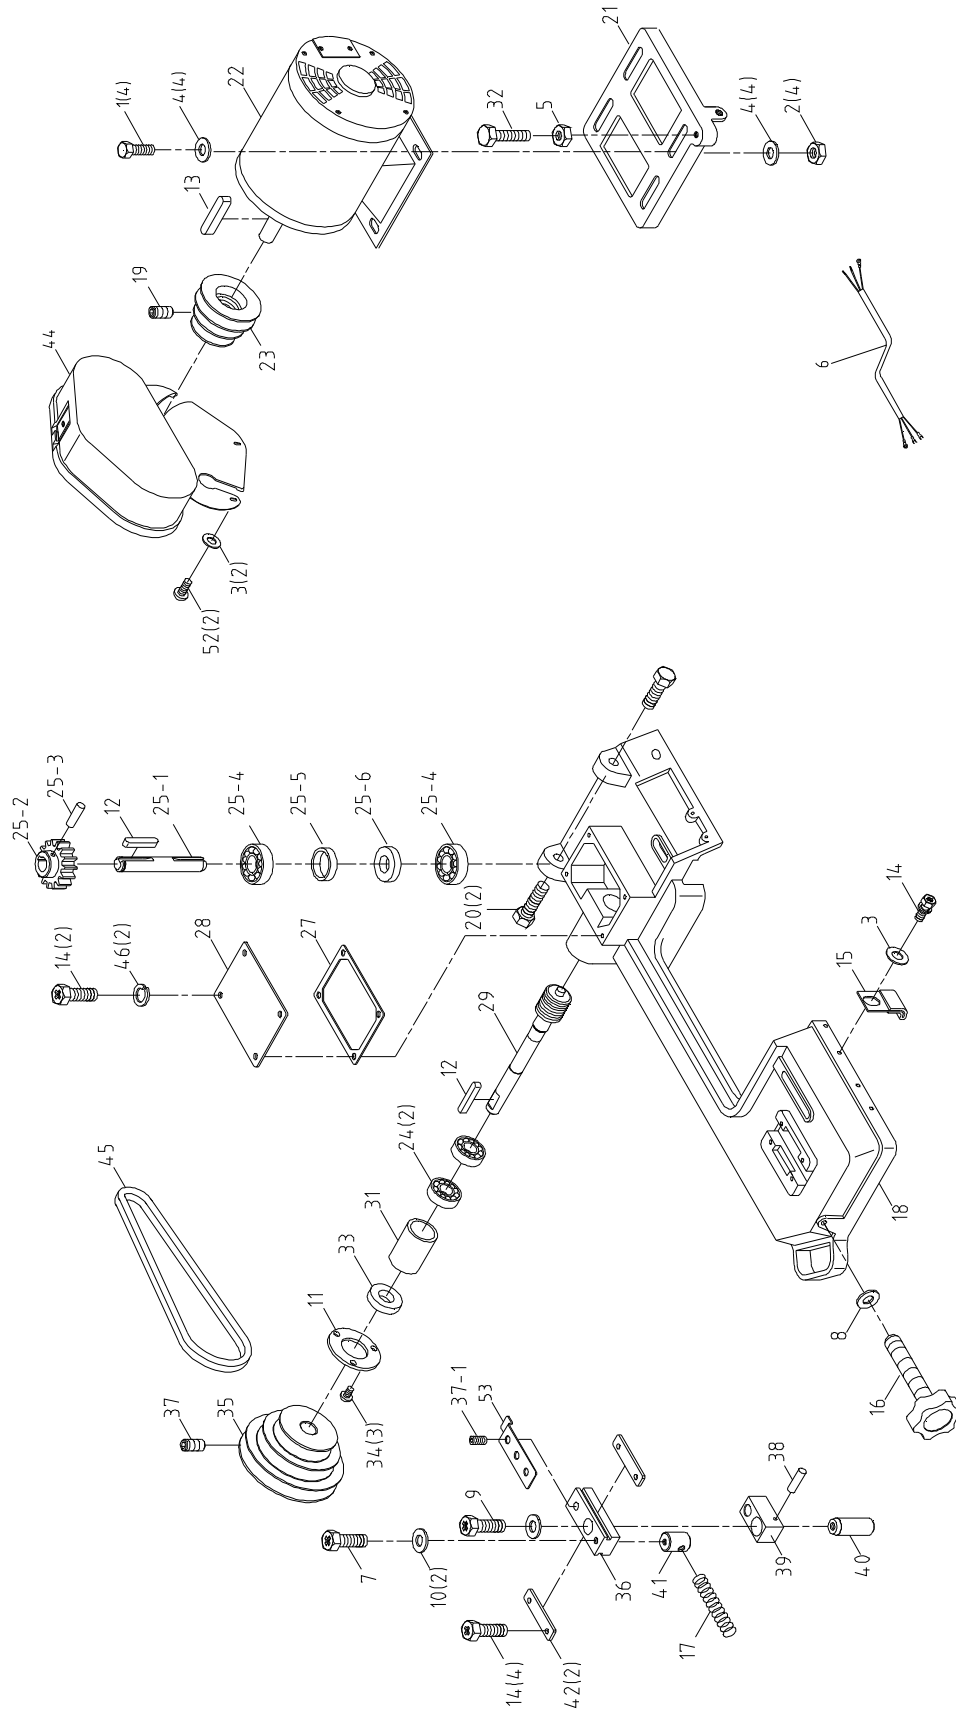

Lower Saw Head – Exploded View

Lower Saw Head – Parts List

Index No.	Part No.	Description	Size	Qty
01	5631421	Hex head Screw	1/4"-20x3/4"	4
02	5631431	Hex nut	1/4"-20	4
03	5630221	Washer	1/4"x5/8xt1.5mm	3
04	5631451	Washer	5/16"x23xt2	8
05	5630061	Hex nut	5/16"-18	1
06	5631161	Motor cable		1
07	5630471	Hex head screw	5/16"-18x1-1/4"L	1
08	5630301	Washer	3/8"x27xt3	1
09	5631481	Hex head screw	5/16"-18x3/4"L	2
10	5630461	Washer	5/16"x23xt3	2
11	5630661	Wheel bearing cover		1
12	5630671	Key	5x5x25mm	2
13	5632011	Motor key	5x5x30mm	1
14	5632021	Hex head screw	1/4"-20x1/2"L	7
15	5630701	Switch activator bracket		1
16	5630731	Blade tension adj. knob	3/8"-16UNCx94mmL	1
17	5630741	Spring		1
18	J-5630751	Head casting		1
19	5630681	Set screw	M8-P1.25x8L	1
20	563077A	Hex head screw	3/8"-16x1-1/4"L	2
21	563078A	Motor mounting plate		1
22	J-5630791	Motor	1/2HP,1PH,115V	1
23	5630811	Motor pulley		1
24	5630821	Ball bearing	6202Z	2
25	5633121	Transmission gear shaft		1
25-1	5521940	Transmission wheel shaft		1
25-2	5521941	Transmission gear		1
25-3	5521942	Pin	4x22mmL	1
25-4	5630821	Ball bearing	6202ZZ	2
25-5	5521943	Bushing		1
25-6	5630941	Oil seal	TC15x35x7	1
27	5630871	Gearbox gasket		1
28	5630881	Gearbox cover		1
29	5630921	Worm gear & shaft assembly		1
31	5630911	Bearing bushing		1
32	563093A	Belt tension adj. screw	5/16"-18x1-1/2"L	1
33	5630941	Oil Seal	TC15x35x7	1
34	5632031	RH Phillips screw	5/32"-32x3/8"L	3
35	5630961	Worm gear pulley		1
36	5630971	Blade tension guide block		1
37	5630981	Set screw	M8-P1.25x15mmL	1
38	5630991	Spiral pin	4x20L	1
39	5631001	Sliding plate draw block		1
40	5631011	Blade wheel shaft		1
41	5631021	Tension block		1
42	5631031	Guide block holder		2
43	5631041	Guard plate		1
44	5631051	Pulley guard		1
45	5631061	V-belt	A22	1
46	5631151	Lock washer	1/4"	1
47	5631311	Vent plug		1
48	5632081	Rubber plug		1
49	5521944	Cylinder upper bracket		1
50	5521951	Hex head screw	5/16"-18x7/8"L	2
51	5521952	Lock washer	5/16"	2
52	5632021	Hex head screw	1/4"-20x1/2"L	2
53	5521945	Tension guard		1