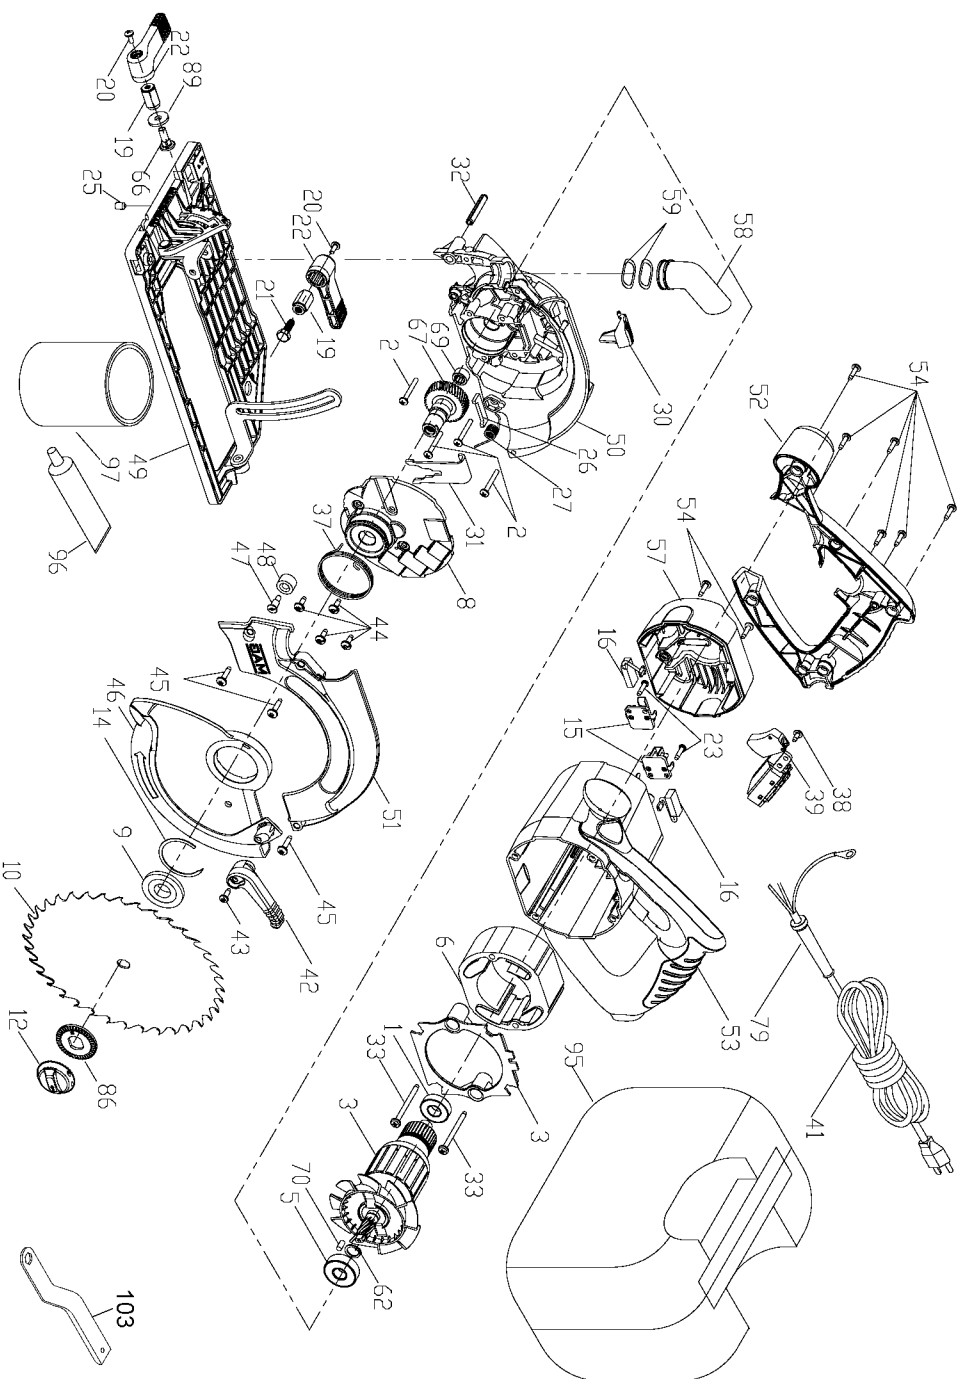

# PORTER-CABLE 7 1/4" CIRCULAR SAW

WARNING: Electrical repairs should only be attempted by trained repairmen. Contact the nearest Porter-Cable Service Center or other competent repair center

## Parts List for 423MAG Type 1

Item Number	Part Number	Description	Qty Required
1	886333SV	BALL BEARING	1
2	864721	SCREW	10
3	A01959	SS/A-ARMATURE	1
5	879010	BEARING	1
6	A01960	SS/A-FIELD	1
8	913223	GEARBOX COVER	1
9	880253	INNER BLADE FLANGE	1
12	A02179	BLADE BOLT	1
12	648112-01	BOLT ASSY	1
14	879289	SNAP RING	1
15	A03069	BRUSH HOLDER	2
16	A05003	BRUSH	2
19	910619	NUT	10
20	802764	SCREW	10
21	907860	HEX BOLT	10
22	907828	ADJUSTING LEVER	1
23	893792	SCREW	10
25	876016	SET SCREW	10
26	909936	FELT SEAL	1
27	911907	SPRING	1
30	907815	SPINDLE LOCK BUTTON	1
31	A03141	LOCK PLATE	1
32	A05556	ROLL PIN	1
33	872906	FIELD SCREW	2
37	A03692	SPRING	1
38	882185	SCREW MACHINE STEEL	10
39	A01953	SS/A-SWITCH 20A	1

## Parts List for 423MAG Type 1

Item Number	Part Number	Description	Qty Required
41	N017151	CORDSET	1
41	N017151	CORDSET	1
42	907855	ADJUSTING LEVER	1
43	883541	SCREW	10
44	886538	SCREW	10
45	890753	SCREW	10
46	A15710	LOWER GUARD	1
47	879548	SCREW	10
48	845359	BUMPER	1
49	A01965	SS/A-BASE ASSEMBLY	1
50	A05808	GEAR HSG ASSY	1
51	A05808	GEAR HSG ASSY	1
52	907853	HANDLE	1
53	907852	MOTOR HSG	1
54	879678	SCREW	10
57	907822	MOTOR CAP	1
58	908792-01	DUST TUBE	1
59	881171	LOAD WASHER	1
62	684179	RETAINING RING	1
66	913225	SCREW	10
67	654842-00	SS/A-JACKSHAFT ASSEM	1
69	684188	BEARING	1
70	810425	PLUG	1
79	901266	STRAIN RELIEVER	1
86	913208	WASHER	10
89	859359	WASHER	10
95	A11901	BAG	1

## Parts List for 423MAG Type 1

Item Number	Part Number	Description	Qty Required
96	878499	TUBE GREASE	1
97	879751	LUBRICANT 4 LBS	1
103	145378-01	WRENCH	1
856	802318	WASHER	1
856	000000-00	No Longer Available	1
856	842935	SCREW	1
856	823383	SPRING	1