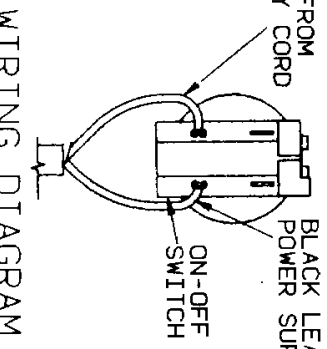

WHITE LEAD FROM  
POWER SUPPLY CORD

BLACK LEAD FROM  
POWER SUPPLY CORD

WIRING DIAGRAM

## Parts List for 4247-90 Type 101

Item Number	Part Number	Description	Qty Required
1	5140071-54	ARMATURE&FIELD	1
2	5140071-54	ARMATURE&FIELD	1
3	445861-25	BRUSH	2
4	445860-00	SPRING,BRUSH	2
5	449899-05	RING,BRUSH	1
7	5140110-67	SWITCH KIT	1
7	5140110-67	SWITCH KIT	1
8	330081-98	CORD/50'/16-2SJ	1
8	330072-98	CORD/8FT/18-2SJ	1
9	330003-03	BEARING,BALL	1
10	330003-17	BEARING,BALL	1
11	150057-00	RETAINER,BRG.	1
12	444793-00	RING, RETAINING	1
13	445880-00	SCREW	2
14	464228-00	TERMINAL	2
16	146929-00	SCREW,TRI-ROUND	4
17	330019-13	SCREW,M4X19	8
19	445217-02	SLEEVE	1
20	700248-00	O RING	1
21	149480-00	NUT,CLAMP	1
23	401680-00	WRENCH	1
23	149645-00	WRENCH,BOX	1
24	000000-00	No Longer Available	1
25	447847-00	LOCK BUTTON	1
26	150428-00SV	PADDLE	1
27	445876-00	BAFFLE, FAN	1
28	445879-17	END CAP ASSY	1

## Parts List for 4247-90 Type 101

Item Number	Part Number	Description	Qty Required
29	152487-01	PINION	1
30	5140001-91	SPINDLE & GEAR	1
31	150323-00SV	CASE-GEAR	1
35	036826-00	SLEEVE BEARING	1
36	330005-01	PROTECTOR,CORD	1
37	149142-00	HANDLE,SIDE	1
38	445886-00SV	CASE-FIELD	1
40	445882-00	CONTACT STRIP	2
43	000000-00	No Longer Available	1
44	38751-00	RING	1
45	449559-00	WASHER	1
46	50050-00	RING	1
48	000000-00	No Longer Available	1
800	761995-01	GREASE, 6 OZ.	1
801	283484-01	GREASE,32 OZ.	1
856	68254-02	NUT,DISC	1
857	51816-01	FLANGE	1