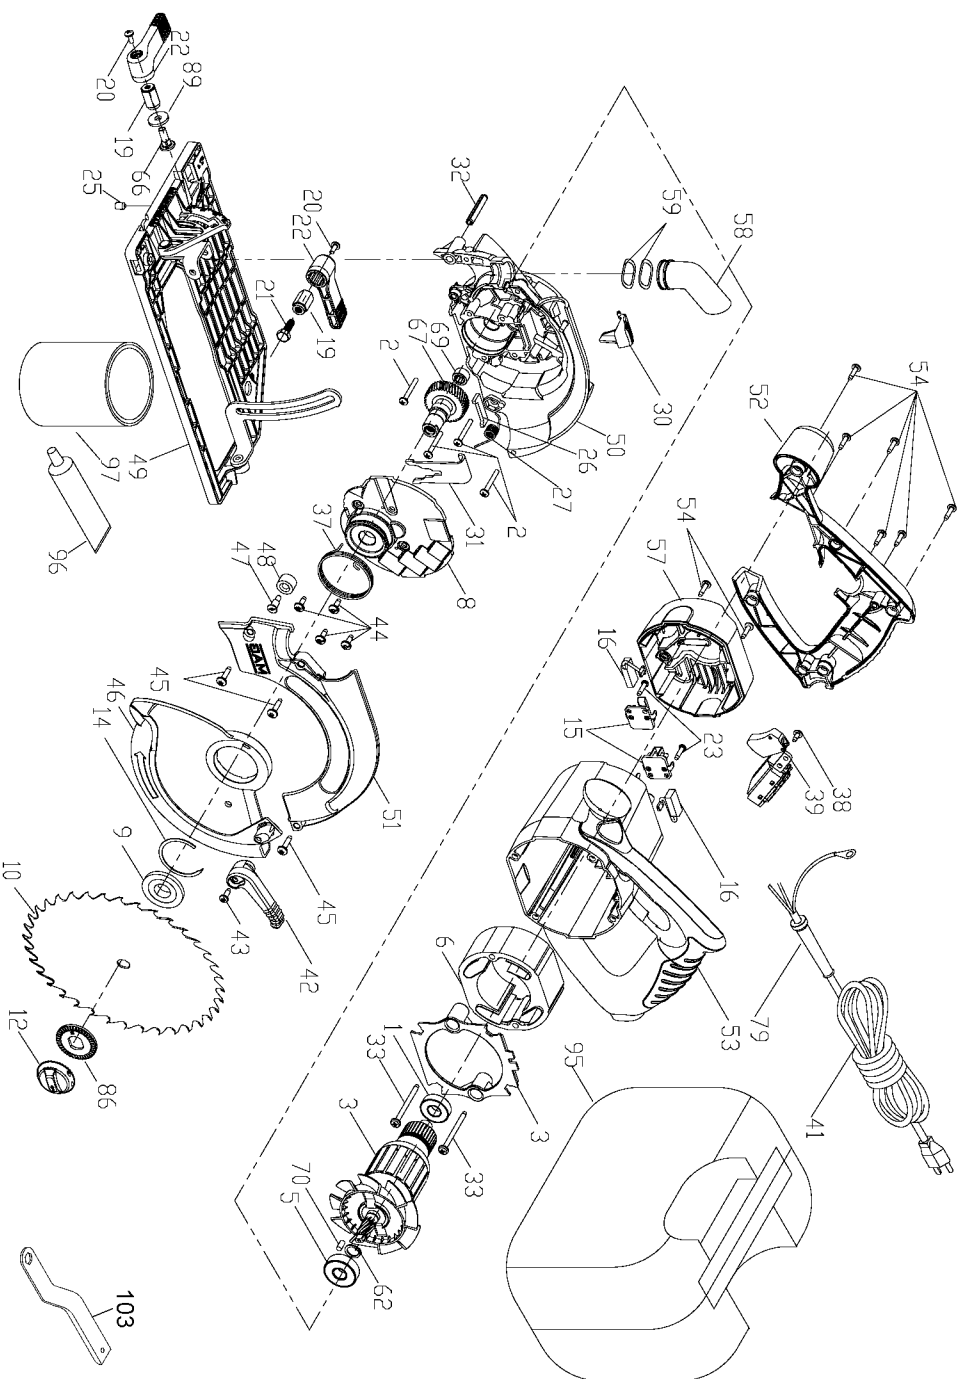

PORTER-CABLE 7 1/4" CIRCULAR SAW

WARNING: Electrical repairs should only be attempted by trained repairmen. Contact the nearest Porter-Cable Service Center or other competent repair center

423MAG 424MAG

Parts List for 424MAG Type 1

Item Number	Part Number	Description	Qty Required
1	886333SV	BALL BEARING	1
2	864721	SCREW	10
3	A01959	SS/A-ARMATURE	1
5	879010	BEARING	1
6	A01961	SS/A-FIELD (BRAKE)	1
8	913223	GEARBOX COVER	1
9	880253	INNER BLADE FLANGE	1
12	A02179	BLADE BOLT	1
12	648112-01	BOLT ASSY	1
14	879289	SNAP RING	1
15	A03069	BRUSH HOLDER	2
16	A05003	BRUSH	2
19	910619	NUT	10
20	802764	SCREW	10
21	907860	HEX BOLT	10
22	907828	ADJUSTING LEVER	1
23	893792	SCREW	10
25	876016	SET SCREW	10
26	909936	FELT SEAL	1
27	911907	SPRING	1
30	907815	SPINDLE LOCK BUTTON	1
31	A03141	LOCK PLATE	1
32	A05556	ROLL PIN	1
33	872906	FIELD SCREW	2
37	A03692	SPRING	1
38	882185	SCREW MACHINE STEEL	10
39	A01954	SS/A-SWITCH 20A (BRA	1

Parts List for 424MAG Type 1

Item Number	Part Number	Description	Qty Required
41	N017151	CORDSET	1
41	N017151	CORDSET	1
42	907855	ADJUSTING LEVER	1
43	883541	SCREW	10
44	886538	SCREW	10
45	890753	SCREW	10
46	A15710	LOWER GUARD	1
47	879548	SCREW	10
48	845359	BUMPER	1
49	A01965	SS/A-BASE ASSEMBLY	1
50	A05808	GEAR HSG ASSY	1
51	A05808	GEAR HSG ASSY	1
52	907853	HANDLE	1
53	907852	MOTOR HSG	1
54	879678	SCREW	10
57	907822	MOTOR CAP	1
58	908792-01	DUST TUBE	1
59	881171	LOAD WASHER	1
62	684179	RETAINING RING	1
66	913225	SCREW	10
67	654842-00	SS/A-JACKSHAFT ASSEM	1
67	654842-00	SS/A-JACKSHAFT ASSEM	1
69	684188	BEARING	1
70	810425	PLUG	1
79	901266	STRAIN RELIEVER	1
86	913208	WASHER	10
89	859359	WASHER	10

Parts List for 424MAG Type 1

Item Number	Part Number	Description	Qty Required
95	A11901	BAG	1
96	878499	TUBE GREASE	1
97	879751	LUBRICANT 4 LBS	1
103	145378-01	WRENCH	1
856	802318	WASHER	1
856	000000-00	No Longer Available	1
856	842935	SCREW	1
856	823383	SPRING	1