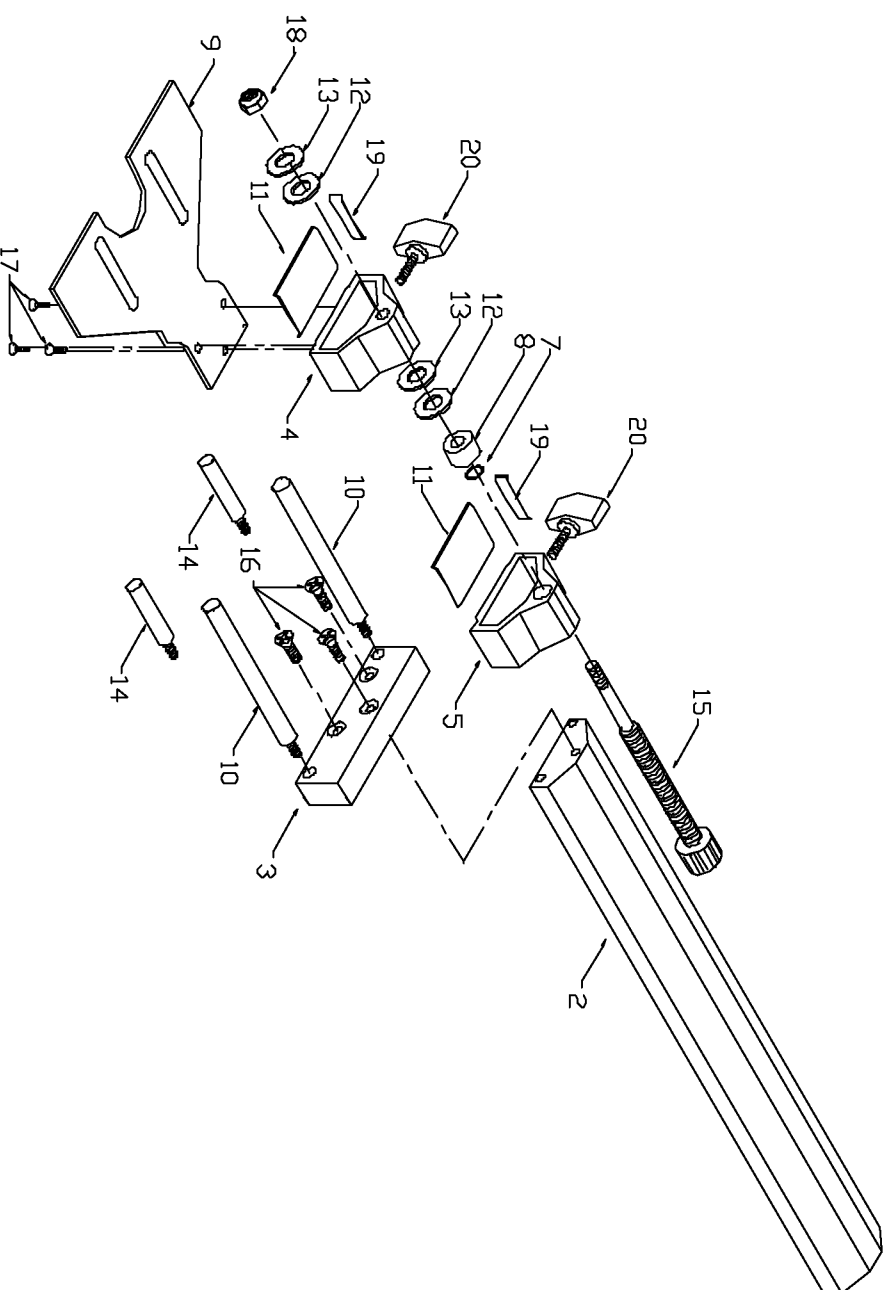

# PORTER-CABLE ROUTER EDGE GUIDE

42690

## Parts List for 42690 Type 1

Item Number	Part Number	Description	Qty Required
2	886670	SLIDE	1
3	886671	BLOCK END	1
4	886672	SLIDE BLOCK FRONT	1
5	886673	SLIDE BLOCK REAR	1
7	886677	O-RING	1
8	886678	SCALE RING	1
9	886679	GUIDE	1
10	887153	ROD	1
11	886681	SLIDE SPRING SPACER	2
12	886686	WASHER	1
13	886687	WASHER	1
14	898478	ROD	1
15	887301	STUD ASSEMBLY	1
16	881305	RTR MTG SCREW 10X24	3
17	824595	SCREW	1
18	883249	LOCK NUT	1
19	889477	SLIDE SHIM	1
20	889476	KNOB	1
856	803160	SCREW	1