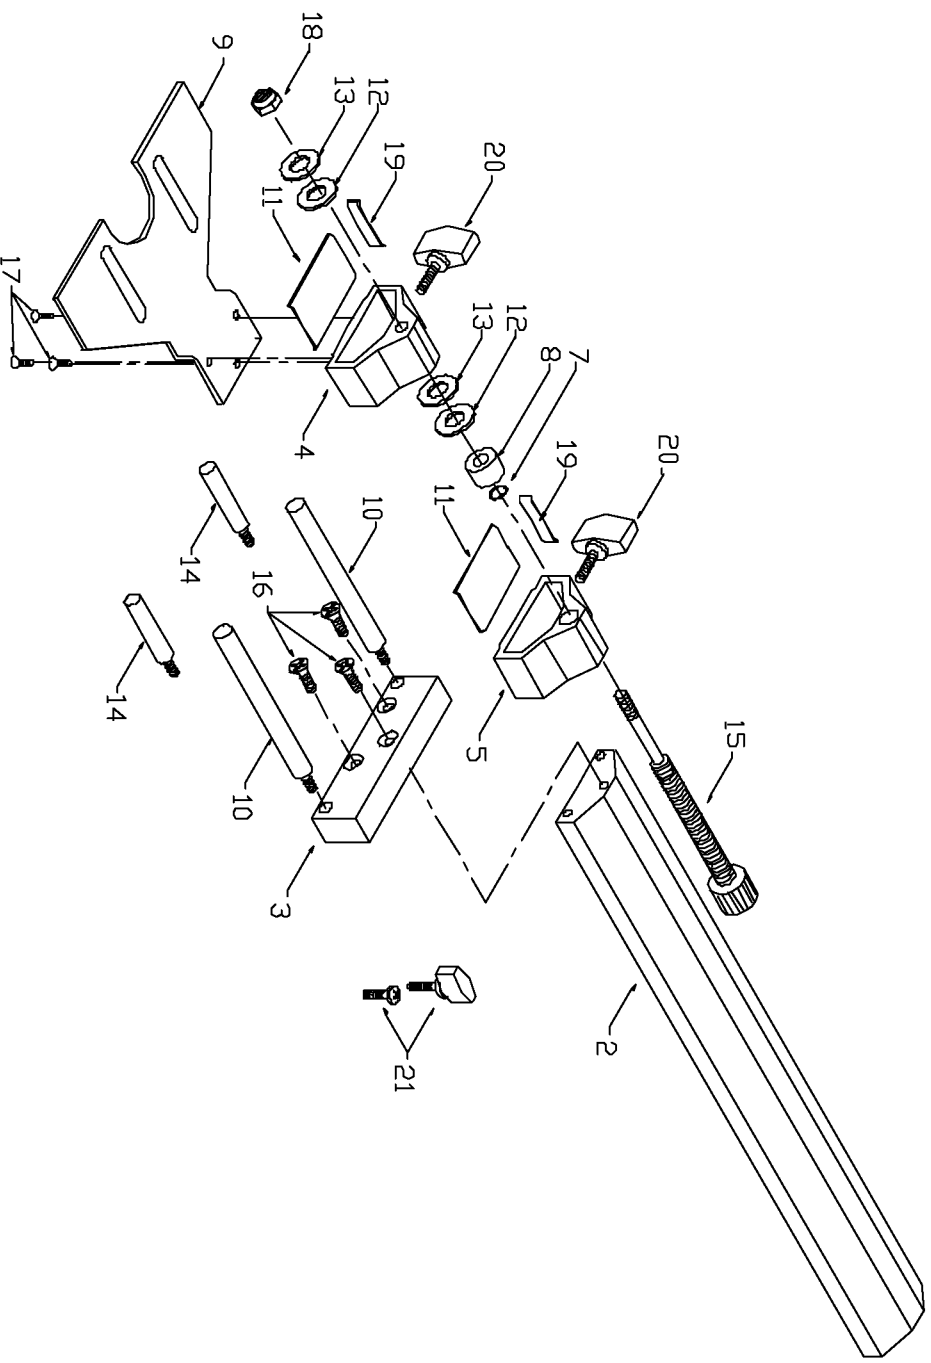

PORTER-CABLE ROUTER EDGE GUIDE

42700

Parts List for 42700 Type 1

Item Number	Part Number	Description	Qty Required
2	886670	SLIDE	1
3	887160	BLOCK END	1
4	886672	SLIDE BLOCK FRONT	1
5	886673	SLIDE BLOCK REAR	1
7	886677	O-RING	1
8	886678	SCALE RING	1
9	886679	GUIDE	1
10	887155	ROD	1
11	886681	SLIDE SPRING SPACER	2
12	886686	WASHER	1
13	886687	WASHER	1
14	887153	ROD	1
15	887301	STUD ASSEMBLY	1
16	881305	RTR MTG SCREW 10X24	3
17	824595	SCREW	1
18	883249	LOCK NUT	1
19	889477	SLIDE SHIM	1
20	889476	KNOB	1
21	699992	KNOB	1
21	800191	SCREW	1