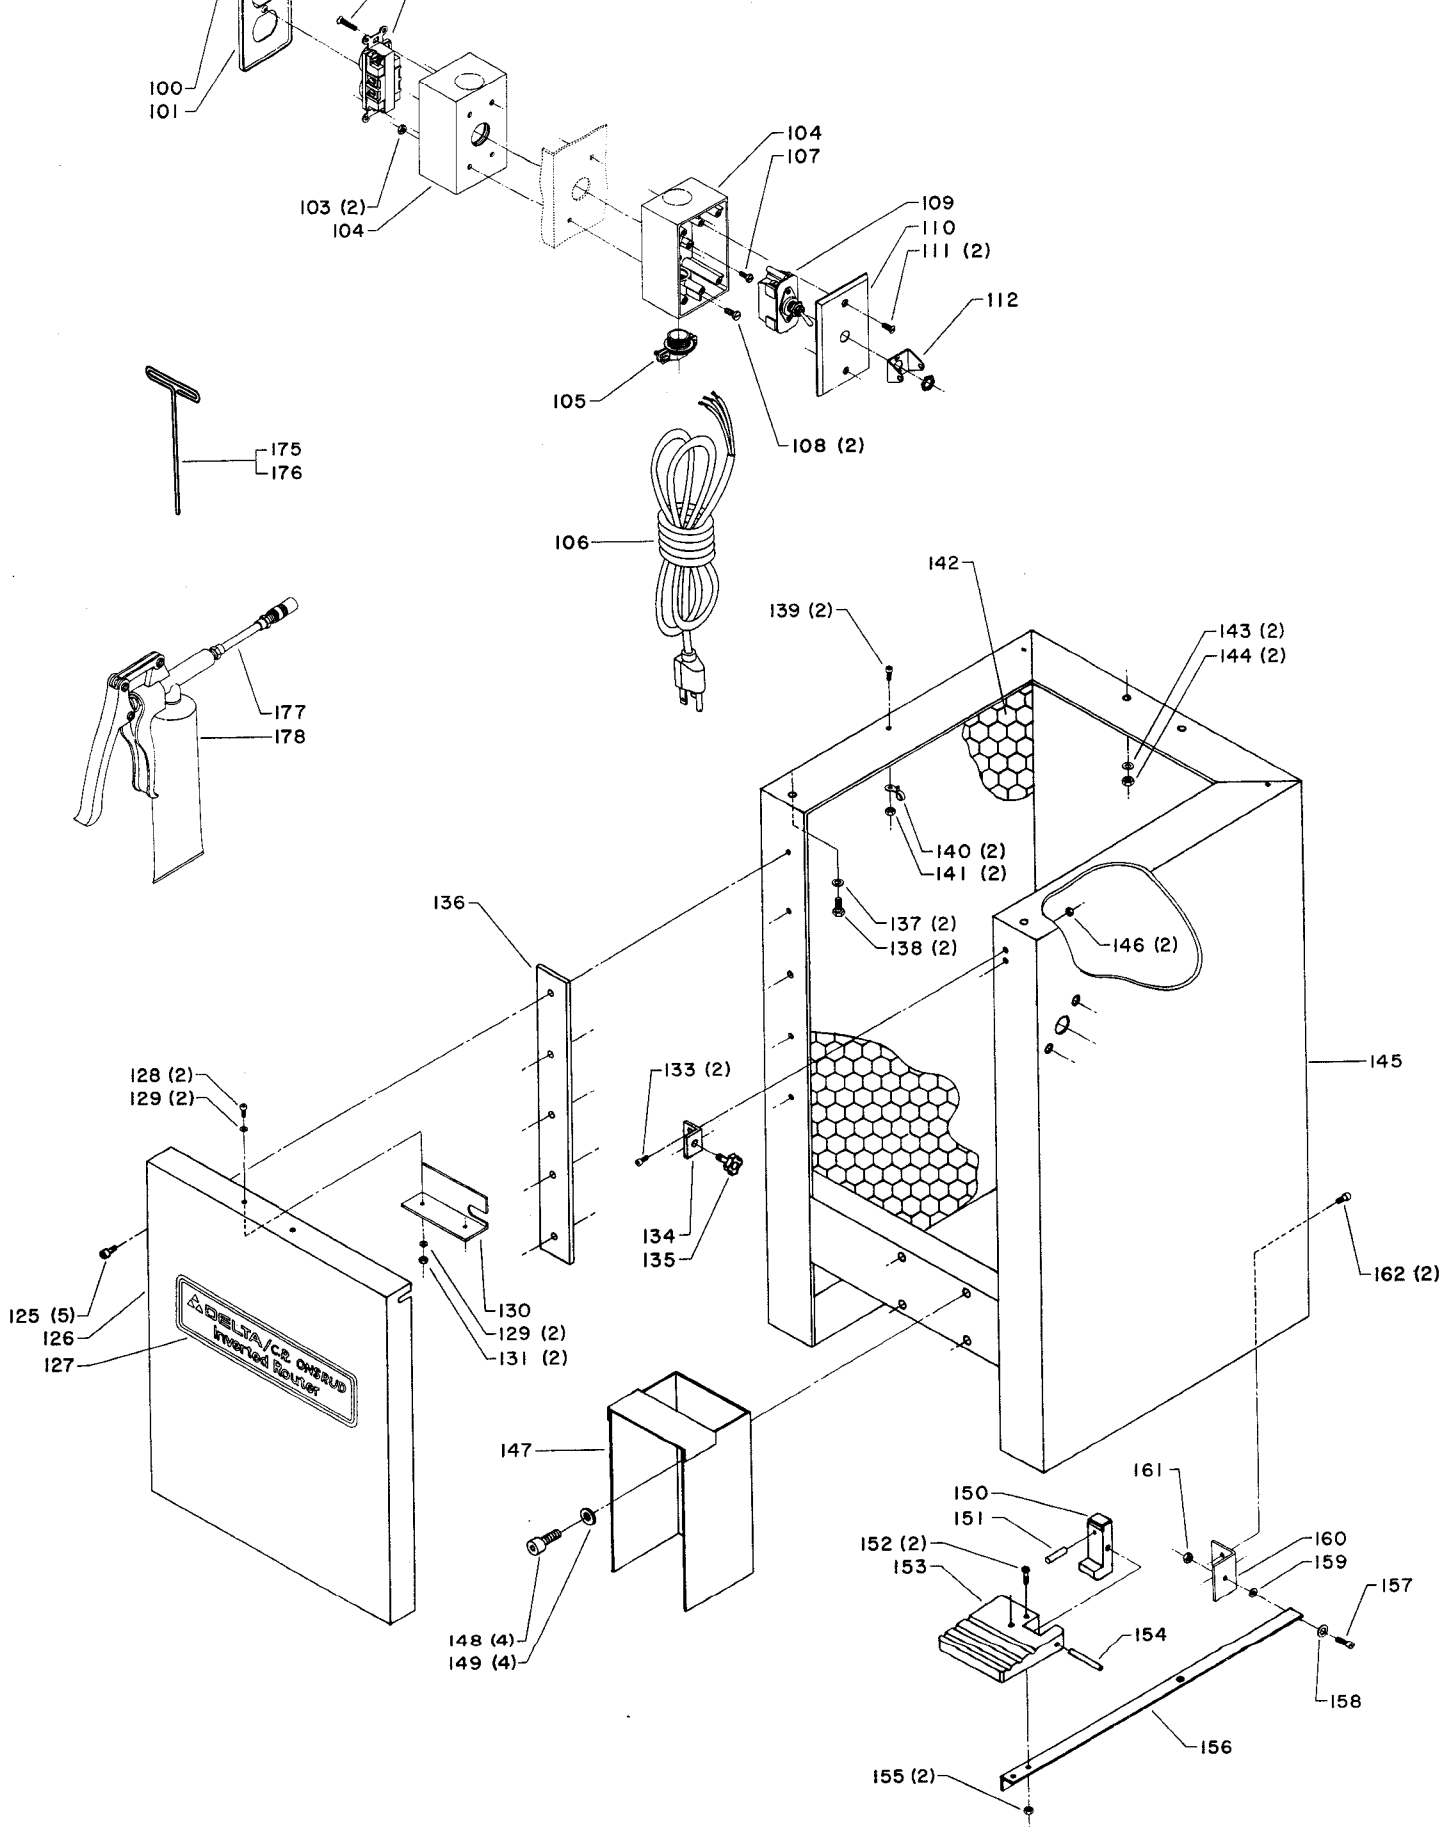

## Parts List for 43-275 Type 1

Item Number	Part Number	Description	Qty Required
1	1344200	COVER	1
2	1344169	VALVE ASSY	1
3	1344127	FITTING	1
4	000000-00	No Longer Available	1
5	1344179	CONDUIT	1
6	1344126	FITTING W/SCREW	1
7	1344199	AIR CYLINDER	1
8	1344239	PLUNGER	1
9	1246137	SET SCREW	2
10	000000-00	No Longer Available	1
11	000000-00	No Longer Available	1
12	1344137	SET SCREW	1
13	1344134	3/8 GUIDE PIN	1
13	1344133	5/16 GUIDE PIN	1
13	1344135	1/2 GUIDE PIN	1
13	1344132	1/4 GUIDE PIN	1
14	1344136	HOLD DOWN SHOE	1
15	1246008	SET SCREW	1
16	1243336	SCREW	1
17	000000-00	No Longer Available	1
18	1344168	ARM	1
19	000000-00	No Longer Available	1
20	1330147	CAP SCREW	6
21	1344127	FITTING	1
22	000000-00	No Longer Available	1
23	1344193	AIR FITTING	1
24	000000-00	No Longer Available	2

## Parts List for 43-275 Type 1

Item Number	Part Number	Description	Qty Required
25	000000-00	No Longer Available	1
26	1344165	INSERT	1
27	000000-00	No Longer Available	3
28	1344164	TABLE	1
29	000000-00	No Longer Available	1
30	000000-00	No Longer Available	2
31	1344151	BALL	1
32	000000-00	No Longer Available	1
33	1344149	BLOCK	1
34	1246104	CAP SCREW	2
35	000000-00	No Longer Available	1
36	000000-00	No Longer Available	1
37	000000-00	No Longer Available	1
38	000000-00	No Longer Available	1
39	000000-00	No Longer Available	1
40	000000-00	No Longer Available	1
41	1344175	ROD	1
42	000000-00	No Longer Available	1
43	488822-00	FLAT WASHER	1
44	489286-00	LOCK NUT	1
45	1344139	SUPPORT	1
45	000000-00	No Longer Available	1
46	902010101207	HEX NUT	2
47	000000-00	No Longer Available	2
48	1246070	SOC HD CAP SCR	1
49	000000-00	No Longer Available	1
50	000000-00	No Longer Available	1