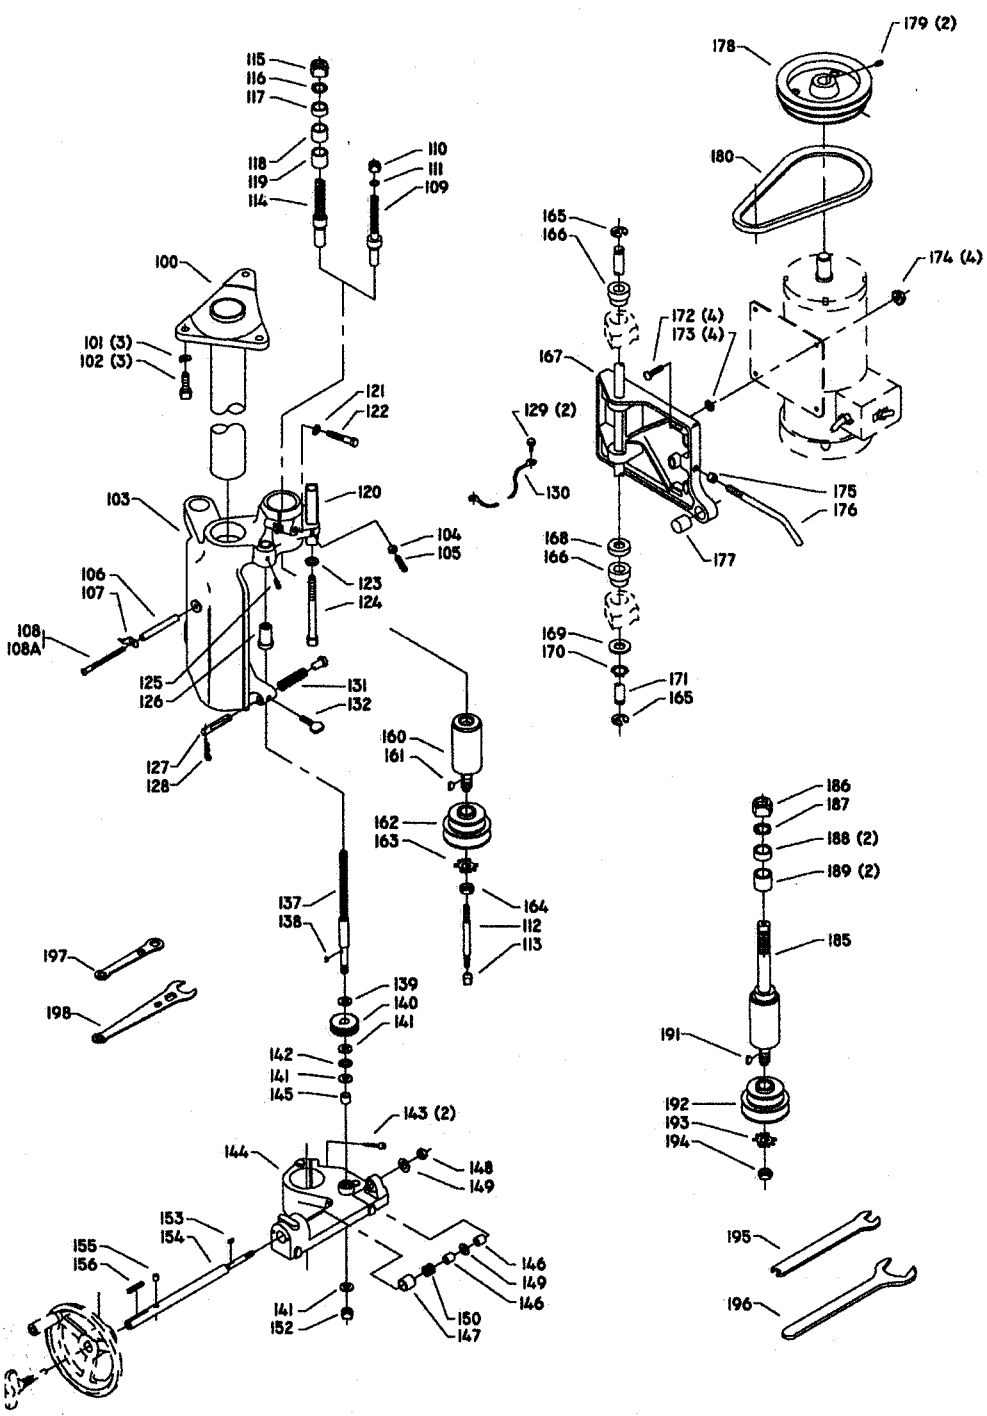

WS-2C

Part No. 432-02-651-0011

Revised: 10/4/99

Parts List for 43-385 Type 2

Item Number	Part Number	Description	Qty Required
1	000000-00	No Longer Available	1
1	432011380002	FENCE CLAMP KNOB	2
1	424120600005S	KNOB	2
2	904010312937	WASHER	4
3	432011110003	STUD	2
4	432010890013	FENCE BODY LH	1
5	901010600633	CAP SCREW	1
6	902012012579	SPEC NUT	1
7	432010040003S	CLAMP PLATE	2
8	432020430004	L.H. FENCE	1
9	904010101620S	WASHER	2
10	000000-00	No Longer Available	2
11	000000-00	No Longer Available	1
12	432021110002	STUD	1
12	432011110004	STUD	1
13	432010890012	FENCE BODY RH	1
14	432020430003	R.H. FENCE	1
15	432010470001	HALF COLLAR FLINGER	2
16	901030103318S	SCREW	2
17	1087647	KNOB ASSY	1
18	905010102706S	ROLL PIN	1
19	904100312097S	SPECIAL WASHER	1
20	902012012579	SPEC NUT	1
20	432010270004	SERRATED NUT	1
21	424020330005	RATCHET HANDLE	1
21	406030330001S	HANDLE	1
22	406031220002	SPRING	1

Parts List for 43-385 Type 2

Item Number	Part Number	Description	Qty Required
49	902020401303S	SQUARE NUT	4
50	489026-00	HEX NUT	2
51	904030301757S	LOCK WASHER	2
52	432020140001	BRACKET W/SCALE	1
53	901030103345S	CAP SCREW	2
54	432020315002	COVER	1
55	901030103318S	SCREW	2
56	904070105569	FIBRE WASHER	1
57	422044000005S	HANDWHEEL	1
57	422044000005S	HANDWHEEL	1
58	901041500206	SET SCREW	1
59	422044120009S	LOCK KNOB	1
59	422044120009S	LOCK KNOB	1
60	1087794	RIVET	4
61	432021370003	NAMEPLATE	1
62	402071115002S	STUD	2
63	402071045007S	SPACER	2
64	422041160001S	GASKET	1
65	1340100	SWITCH COVER ASSY	1
66	901020100567S	MACHINE SCREW	2
67	422043050001	SUB BASE	1
70	000000-00	No Longer Available	1
71	432021040006	SPACER	2
72	432020170004	BUSHING	1
73	432021040008	SPACER	2
75	000000-00	No Longer Available	1
76	432021040006	SPACER	2