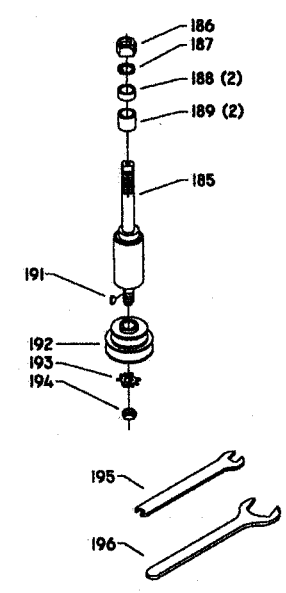

WS-2C

Part No. 432-02-651-0011

Revised: 10/4/99

Parts List for 43-385 Type 2

Item Number	Part Number	Description	Qty Required
1	000000-00	No Longer Available	1
1	432011380002	FENCE CLAMP KNOB	2
1	424120600005S	KNOB	2
2	904010312937	WASHER	4
3	432011110003	STUD	2
4	432010890013	FENCE BODY LH	1
5	901010600633	CAP SCREW	1
6	902012012579	SPEC NUT	1
7	432010040003S	CLAMP PLATE	2
8	432020430004	L.H. FENCE	1
9	904010101620S	WASHER	2
10	000000-00	No Longer Available	2
11	000000-00	No Longer Available	1
12	432021110002	STUD	1
12	432011110004	STUD	1
13	432010890012	FENCE BODY RH	1
14	432020430003	R.H. FENCE	1
15	432010470001	HALF COLLAR FLINGER	2
16	901030103318S	SCREW	2
17	1087647	KNOB ASSY	1
18	905010102706S	ROLL PIN	1
19	904100312097S	SPECIAL WASHER	1
20	902012012579	SPEC NUT	1
20	432010270004	SERRATED NUT	1
21	424020330005	RATCHET HANDLE	1
21	406030330001S	HANDLE	1
22	406031220002	SPRING	1

Parts List for 43-385 Type 2

Item Number	Part Number	Description	Qty Required
49	902020401303S	SQUARE NUT	4
50	489026-00	HEX NUT	2
51	904030301757S	LOCK WASHER	2
52	432020140001	BRACKET W/SCALE	1
53	901030103345S	CAP SCREW	2
54	432020315002	COVER	1
55	901030103318S	SCREW	2
56	904070105569	FIBRE WASHER	1
57	422044000005S	HANDWHEEL	1
57	422044000005S	HANDWHEEL	1
58	901041500206	SET SCREW	1
59	422044120009S	LOCK KNOB	1
59	422044120009S	LOCK KNOB	1
60	1087794	RIVET	4
61	432021370003	NAMEPLATE	1
62	402071115002S	STUD	2
63	402071045007S	SPACER	2
64	422041160001S	GASKET	1
65	1340100	SWITCH COVER ASSY	1
66	901020100567S	MACHINE SCREW	2
67	422043050001	SUB BASE	1
70	000000-00	No Longer Available	1
71	432021040006	SPACER	2
72	432020170004	BUSHING	1
73	432021040008	SPACER	2
75	000000-00	No Longer Available	1
76	432021040006	SPACER	2