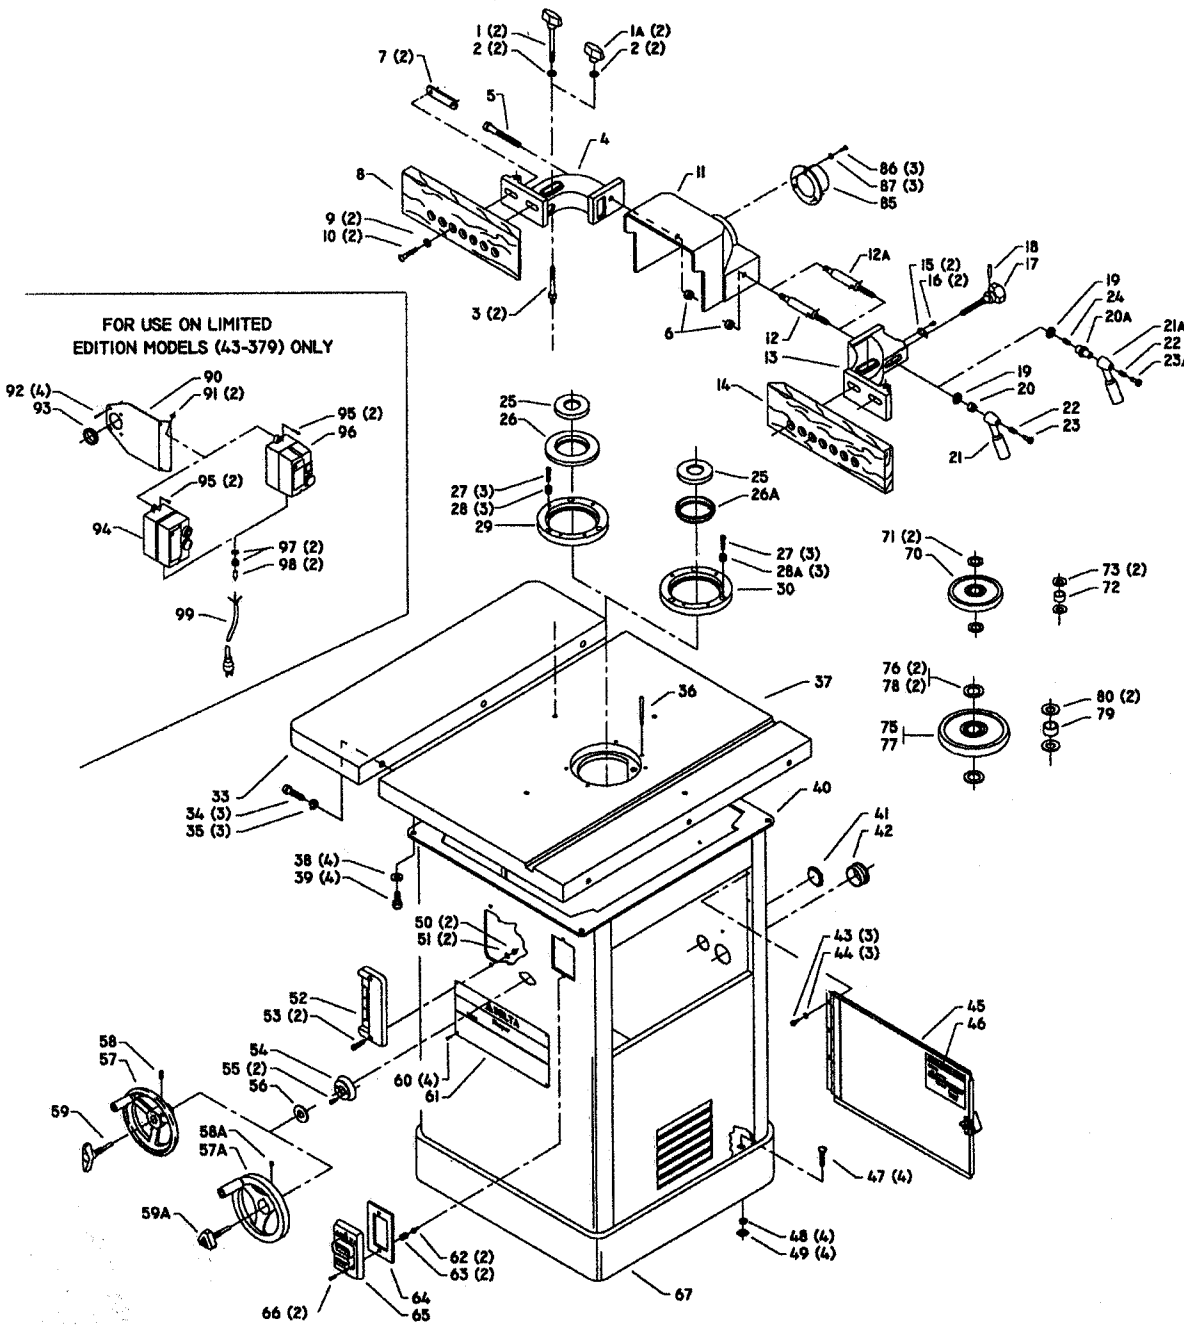

43-370, 43-372, 43-373, 43-374, 43-375, & 43-379

(With Interchangeable 1/2" & 3/4" Spindles)

43-384, 43-385, 43-386

(With 1" Solid Spindles)

2 - SPEED HEAVY DUTY WOOD SHAPERS

S.N. 88E28265 Thru S.N. 99G57332

WS-2C

Part No. 432-02-651-0011

Revised: 10/4/99

Parts List for 43-385 Type 2

Item Number	Part Number	Description	Qty Required
1	000000-00	No Longer Available	1
1	432011380002	FENCE CLAMP KNOB	2
1	424120600005S	KNOB	2
2	904010312937	WASHER	4
3	432011110003	STUD	2
4	432010890013	FENCE BODY LH	1
5	901010600633	CAP SCREW	1
6	902012012579	SPEC NUT	1
7	432010040003S	CLAMP PLATE	2
8	432020430004	L.H. FENCE	1
9	904010101620S	WASHER	2
10	000000-00	No Longer Available	2
11	000000-00	No Longer Available	1
12	432021110002	STUD	1
12	432011110004	STUD	1
13	432010890012	FENCE BODY RH	1
14	432020430003	R.H. FENCE	1
15	432010470001	HALF COLLAR FLINGER	2
16	901030103318S	SCREW	2
17	1087647	KNOB ASSY	1
18	905010102706S	ROLL PIN	1
19	904100312097S	SPECIAL WASHER	1
20	902012012579	SPEC NUT	1
20	432010270004	SERRATED NUT	1
21	424020330005	RATCHET HANDLE	1
21	406030330001S	HANDLE	1
22	406031220002	SPRING	1

Parts List for 43-385 Type 2

Item Number	Part Number	Description	Qty Required
49	902020401303S	SQUARE NUT	4
50	489026-00	HEX NUT	2
51	904030301757S	LOCK WASHER	2
52	432020140001	BRACKET W/SCALE	1
53	901030103345S	CAP SCREW	2
54	432020315002	COVER	1
55	901030103318S	SCREW	2
56	904070105569	FIBRE WASHER	1
57	422044000005S	HANDWHEEL	1
57	422044000005S	HANDWHEEL	1
58	901041500206	SET SCREW	1
59	422044120009S	LOCK KNOB	1
59	422044120009S	LOCK KNOB	1
60	1087794	RIVET	4
61	432021370003	NAMEPLATE	1
62	402071115002S	STUD	2
63	402071045007S	SPACER	2
64	422041160001S	GASKET	1
65	1340100	SWITCH COVER ASSY	1
66	901020100567S	MACHINE SCREW	2
67	422043050001	SUB BASE	1
70	000000-00	No Longer Available	1
71	432021040006	SPACER	2
72	432020170004	BUSHING	1
73	432021040008	SPACER	2
75	000000-00	No Longer Available	1
76	432021040006	SPACER	2