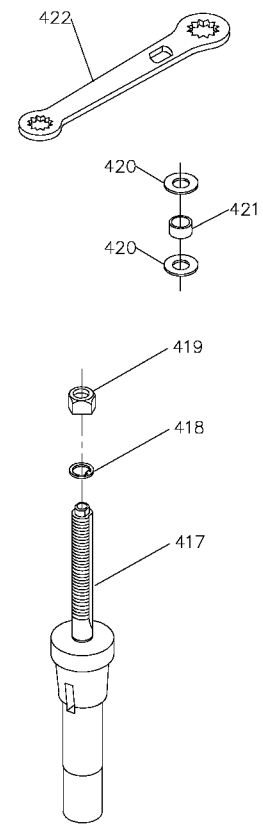

43-800  
ROUTER / ADAPTER SPINDLE

43-809  
STUB SPINDLE

43-808  
1" SPINDLE

43-807  
3/4" EXTRA LONG SPINDLE

43-802  
1/2" SPINDLE

## Parts List for 43-437 Type 1

Item Number	Part Number	Description	Qty Required
78	901110200834S	CARRIAGE BOLT	4
79	902015031514	FLANGED HEX NUT	4
80	422043050001	SUB BASE	1
81	000000-00	No Longer Available	2
82	902011331529S	1/4-20 FLANGED NUT	4
83	432020140017	STARTER BRACKET	1
83	422047520185	LABEL	1
84	902012931513S	KEPS NUT	2
85	901024531123S	SCREW	2
86	438013170154	STARTER	1
86	438013170153	STARTER	1
87	438010040007S	CLAMP	2
88	438010110054S	INSULATOR SLEEVE	2
89	438013022013	230V POWER CORD	1
89	438013022004	CORD	1
90	901024031131S	SCREW	4
91	438010110051	BUSHING INSULATOR	1
92	422044120009S	LOCK KNOB	1
93	422044000005S	HANDWHEEL	1
94	901041500206	SET SCREW	1
95	901030103318S	SCREW	2
96	432020315002	COVER	1
97	901030103345S	CAP SCREW	2
98	432020140001	BRACKET W/SCALE	1
99	489026-00	HEX NUT	2
99	904030301757S	LOCK WASHER	2
99	432026260009	HARDWARE PACK	1

## Parts List for 43-437 Type 1

Item Number	Part Number	Description	Qty Required
100	432024030002	FLANGE ASSY	1
101	904020201705	LOCK WASHER	3
102	901010600672	CAP SCREW	3
103	432020120008	BODY	1
104	902010101300S	HEX NUT	1
105	901041931403	SET SCREW	1
106	432021045001	SPACER	1
107	422040755001S	POINTER	1
108	901020131813	SCREW	1
112	432021120003	TIE ROD	1
113	902012012584	SPECIAL NUT	1
114	432020850005S	3/4 SPINDLE	1
115	902011313082	SPEC NUT	1
116	904050106662S	SPECIAL KEYED WASHER	1
117	904100314506	1/2 SPACER	1
118	904100314507	3/4 SPACER	1
119	904100314508	1 SPACER	1
121	904020201704S	LOCK WASHER	1
122	901010600646S	CAP SCREW	1
123	904010312905S	FLAT WASHER	1
124	000000-00	No Longer Available	1
125	901041500206	SET SCREW	1
126	432021055002S	RAISING NUT	1
127	000000-00	No Longer Available	1
128	905050402106S	COTTER PIN	1
129	901030103318S	SCREW	2
130	438013200258	JUMPER WIRE	1