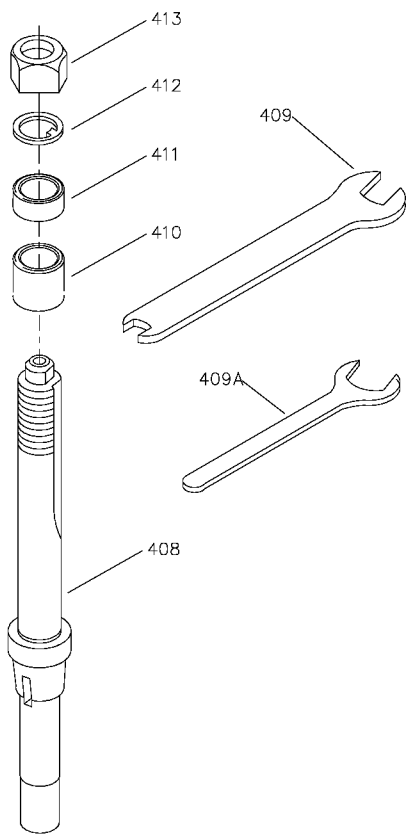

43-800  
ROUTER / ADAPTER SPINDLE

43-809  
STUB SPINDLE

43-808  
1" SPINDLE

43-807  
3/4" EXTRA LONG SPINDLE

43-802  
1/2" SPINDLE

## Parts List for 43-437 Type 1

Item Number	Part Number	Description	Qty Required
78	901110200834S	CARRIAGE BOLT	4
79	902015031514	FLANGED HEX NUT	4
80	422043050001	SUB BASE	1
81	000000-00	No Longer Available	2
82	902011331529S	1/4-20 FLANGED NUT	4
83	432020140017	STARTER BRACKET	1
83	422047520185	LABEL	1
84	902012931513S	KEPS NUT	2
85	901024531123S	SCREW	2
86	438013170154	STARTER	1
86	438013170153	STARTER	1
87	438010040007S	CLAMP	2
88	438010110054S	INSULATOR SLEEVE	2
89	438013022013	230V POWER CORD	1
89	438013022004	CORD	1
90	901024031131S	SCREW	4
91	438010110051	BUSHING INSULATOR	1
92	422044120009S	LOCK KNOB	1
93	422044000005S	HANDWHEEL	1
94	901041500206	SET SCREW	1
95	901030103318S	SCREW	2
96	432020315002	COVER	1
97	901030103345S	CAP SCREW	2
98	432020140001	BRACKET W/SCALE	1
99	489026-00	HEX NUT	2
99	904030301757S	LOCK WASHER	2
99	432026260009	HARDWARE PACK	1

## Parts List for 43-437 Type 1

Item Number	Part Number	Description	Qty Required
100	432024030002	FLANGE ASSY	1
101	904020201705	LOCK WASHER	3
102	901010600672	CAP SCREW	3
103	432020120008	BODY	1
104	902010101300S	HEX NUT	1
105	901041931403	SET SCREW	1
106	432021045001	SPACER	1
107	422040755001S	POINTER	1
108	901020131813	SCREW	1
112	432021120003	TIE ROD	1
113	902012012584	SPECIAL NUT	1
114	432020850005S	3/4 SPINDLE	1
115	902011313082	SPEC NUT	1
116	904050106662S	SPECIAL KEYED WASHER	1
117	904100314506	1/2 SPACER	1
118	904100314507	3/4 SPACER	1
119	904100314508	1 SPACER	1
121	904020201704S	LOCK WASHER	1
122	901010600646S	CAP SCREW	1
123	904010312905S	FLAT WASHER	1
124	000000-00	No Longer Available	1
125	901041500206	SET SCREW	1
126	432021055002S	RAISING NUT	1
127	000000-00	No Longer Available	1
128	905050402106S	COTTER PIN	1
129	901030103318S	SCREW	2
130	438013200258	JUMPER WIRE	1