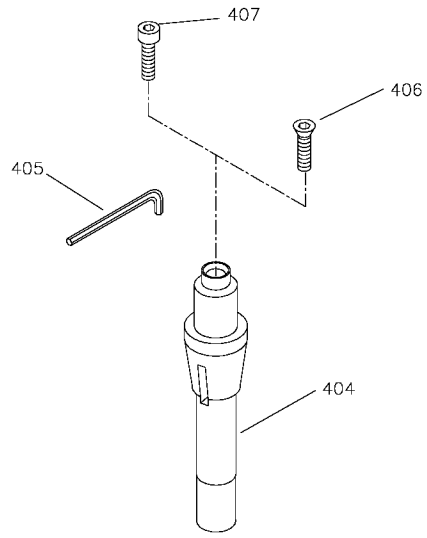

43-800  
ROUTER / ADAPTER SPINDLE

43-809  
STUB SPINDLE

43-808  
1" SPINDLE

43-807  
3/4" EXTRA LONG SPINDLE

43-802  
1/2" SPINDLE

## Parts List for 43-437 Type 1

Item Number	Part Number	Description	Qty Required
78	901110200834S	CARRIAGE BOLT	4
79	902015031514	FLANGED HEX NUT	4
80	422043050001	SUB BASE	1
81	000000-00	No Longer Available	2
82	902011331529S	1/4-20 FLANGED NUT	4
83	432020140017	STARTER BRACKET	1
83	422047520185	LABEL	1
84	902012931513S	KEPS NUT	2
85	901024531123S	SCREW	2
86	438013170154	STARTER	1
86	438013170153	STARTER	1
87	438010040007S	CLAMP	2
88	438010110054S	INSULATOR SLEEVE	2
89	438013022013	230V POWER CORD	1
89	438013022004	CORD	1
90	901024031131S	SCREW	4
91	438010110051	BUSHING INSULATOR	1
92	422044120009S	LOCK KNOB	1
93	422044000005S	HANDWHEEL	1
94	901041500206	SET SCREW	1
95	901030103318S	SCREW	2
96	432020315002	COVER	1
97	901030103345S	CAP SCREW	2
98	432020140001	BRACKET W/SCALE	1
99	489026-00	HEX NUT	2
99	904030301757S	LOCK WASHER	2
99	432026260009	HARDWARE PACK	1

## Parts List for 43-437 Type 1

Item Number	Part Number	Description	Qty Required
100	432024030002	FLANGE ASSY	1
101	904020201705	LOCK WASHER	3
102	901010600672	CAP SCREW	3
103	432020120008	BODY	1
104	902010101300S	HEX NUT	1
105	901041931403	SET SCREW	1
106	432021045001	SPACER	1
107	422040755001S	POINTER	1
108	901020131813	SCREW	1
112	432021120003	TIE ROD	1
113	902012012584	SPECIAL NUT	1
114	432020850005S	3/4 SPINDLE	1
115	902011313082	SPEC NUT	1
116	904050106662S	SPECIAL KEYED WASHER	1
117	904100314506	1/2 SPACER	1
118	904100314507	3/4 SPACER	1
119	904100314508	1 SPACER	1
121	904020201704S	LOCK WASHER	1
122	901010600646S	CAP SCREW	1
123	904010312905S	FLAT WASHER	1
124	000000-00	No Longer Available	1
125	901041500206	SET SCREW	1
126	432021055002S	RAISING NUT	1
127	000000-00	No Longer Available	1
128	905050402106S	COTTER PIN	1
129	901030103318S	SCREW	2
130	438013200258	JUMPER WIRE	1