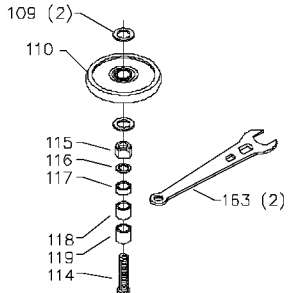

43-802
1/2" SPINDLE

3/4" SPINDLE
MODEL 43-435 &
43-445 ONLY

1-1/4" SPINDLE
MODELS 43-454, 43-455,
43-459, & 43-460

Parts List for 43-455 Type 1

Item Number	Part Number	Description	Qty Required
53	000000-00	No Longer Available	1
54	432026280003	SWTCH/WING HARDWARE	1
58	438010170101S	SWITCH	1
60	432020630004	TABLE INSERT-SMALL	1
61	432020630002	INSERT	1
62	901020500725	CAP SCREW	3
63	432021120002	INSERT SCREW	3
64	432020630003	TABLE INS ASSY-OUTER	1
65	A24617S	10INUNIV WING	1
66	901010600664S	CAP SCREW	2
67	904100312097S	SPECIAL WASHER	2
68	905030131493	TAPERED PIN	1
69	000000-00	No Longer Available	1
70	904100312097S	SPECIAL WASHER	4
71	901030101487	SCREW	4
72	000000-00	No Longer Available	1
72	000000-00	No Longer Available	1
72	000000-00	No Longer Available	1
72	000000-00	No Longer Available	1
72	432027540006	SPEED CHART	1
73	438010110065	PLUG	1
74	438010110020	INSULATOR	1
75	901052131498	SCREW	3
76	000000-00	No Longer Available	1
76	432021370006	NAMEPLATE	1
76	432021370006	NAMEPLATE	1
77	1087794	RIVET	4

Parts List for 43-455 Type 1

Item Number	Part Number	Description	Qty Required
165	904150607443	RET RING	1
166	932010102860	BUSHING	1
167	000000-00	No Longer Available	1
168	432020795001	RETAINER	1
169	904010101611	STEEL WASHER	1
170	928070107378	FINGER SPRING WASHER	1
171	432021060001	SHAFT	1
172	901110200830S	CARRIAGE BOLT	4
173	904030301656S	LOCK WASHER	4
174	902015031514	FLANGED HEX NUT	4
175	902012012579	SPEC NUT	1
176	000000-00	No Longer Available	1
177	432020165001	BUMPER	1
178	432024300004	PULLEY	1
179	901041500206	SET SCREW	2
180	432021330001	POLY V-BELT	1
182	438023146207	1PH 3HP 208-230V MOT	1
182	86005	TRI VOLTAGE MOTOR	1
182	438023146206	1PH 5HP 230V MOTOR	1
182	438023146206	1PH 5HP 230V MOTOR	1
182	438023146207	1PH 3HP 208-230V MOT	1
184	432020710003S	DRIVE PIN	1
185	432021050003S	SLEEVE	1
185	432023850011	SPINDLE ASSY	1
186	432021030002S	FLANGE	1
187	432020790002S	NUT	1
188	920040331821S	BEARING	1