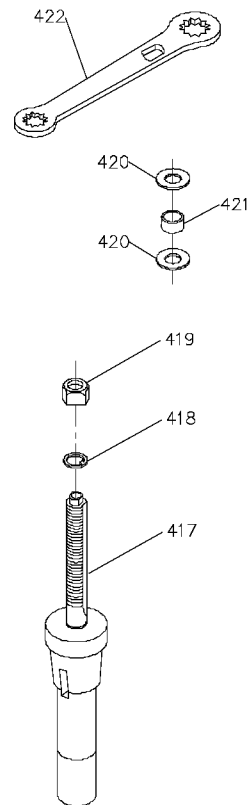

43-802
1/2" SPINDLE

3/4" SPINDLE
MODEL 43-435 &
43-445 ONLY

1-1/4" SPINDLE
MODELS 43-454, 43-455,
43-459, & 43-460

Parts List for 43-455 Type 1

Item Number	Part Number	Description	Qty Required
53	000000-00	No Longer Available	1
54	432026280003	SWTCH/WING HARDWARE	1
58	438010170101S	SWITCH	1
60	432020630004	TABLE INSERT-SMALL	1
61	432020630002	INSERT	1
62	901020500725	CAP SCREW	3
63	432021120002	INSERT SCREW	3
64	432020630003	TABLE INS ASSY-OUTER	1
65	A24617S	10INUNIV WING	1
66	901010600664S	CAP SCREW	2
67	904100312097S	SPECIAL WASHER	2
68	905030131493	TAPERED PIN	1
69	000000-00	No Longer Available	1
70	904100312097S	SPECIAL WASHER	4
71	901030101487	SCREW	4
72	000000-00	No Longer Available	1
72	000000-00	No Longer Available	1
72	000000-00	No Longer Available	1
72	000000-00	No Longer Available	1
72	432027540006	SPEED CHART	1
73	438010110065	PLUG	1
74	438010110020	INSULATOR	1
75	901052131498	SCREW	3
76	000000-00	No Longer Available	1
76	432021370006	NAMEPLATE	1
76	432021370006	NAMEPLATE	1
77	1087794	RIVET	4

Parts List for 43-455 Type 1

Item Number	Part Number	Description	Qty Required
78	901110200834S	CARRIAGE BOLT	4
79	902015031514	FLANGED HEX NUT	4
80	422043050001	SUB BASE	1
81	000000-00	No Longer Available	2
82	902011331529S	1/4-20 FLANGED NUT	4
83	432020140017	STARTER BRACKET	1
83	432020140017	STARTER BRACKET	1
83	422047520185	LABEL	1
84	902012931513S	KEPS NUT	2
85	901024531123S	SCREW	2
86	438013170154	STARTER	1
86	438013170153	STARTER	1
87	438010040007S	CLAMP	2
88	438010110054S	INSULATOR SLEEVE	2
89	438013022013	230V POWER CORD	1
89	438013022004	CORD	1
90	901024031131S	SCREW	4
91	438010110020	INSULATOR	1
92	422044120009S	LOCK KNOB	1
93	422044000005S	HANDWHEEL	1
94	901041500206	SET SCREW	1
95	901030103318S	SCREW	2
96	432020315002	COVER	1
97	901030103345S	CAP SCREW	2
98	432020140001	BRACKET W/SCALE	1
99	489026-00	HEX NUT	2
99	904030301757S	LOCK WASHER	2