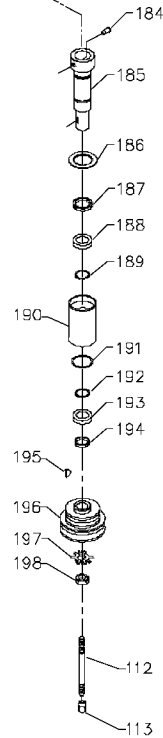

43-802
1/2" SPINDLE

3/4" SPINDLE
MODEL 43-435 &
43-445 ONLY

1-1/4" SPINDLE
MODELS 43-454, 43-455,
43-459, & 43-460

Parts List for 43-455 Type 1

Item Number	Part Number	Description	Qty Required
53	000000-00	No Longer Available	1
54	432026280003	SWTCH/WING HARDWARE	1
58	438010170101S	SWITCH	1
60	432020630004	TABLE INSERT-SMALL	1
61	432020630002	INSERT	1
62	901020500725	CAP SCREW	3
63	432021120002	INSERT SCREW	3
64	432020630003	TABLE INS ASSY-OUTER	1
65	A24617S	10INUNIV WING	1
66	901010600664S	CAP SCREW	2
67	904100312097S	SPECIAL WASHER	2
68	905030131493	TAPERED PIN	1
69	000000-00	No Longer Available	1
70	904100312097S	SPECIAL WASHER	4
71	901030101487	SCREW	4
72	000000-00	No Longer Available	1
72	000000-00	No Longer Available	1
72	000000-00	No Longer Available	1
72	000000-00	No Longer Available	1
72	432027540006	SPEED CHART	1
73	438010110065	PLUG	1
74	438010110020	INSULATOR	1
75	901052131498	SCREW	3
76	000000-00	No Longer Available	1
76	432021370006	NAMEPLATE	1
76	432021370006	NAMEPLATE	1
77	1087794	RIVET	4

Parts List for 43-455 Type 1

Item Number	Part Number	Description	Qty Required
100	432024030002	FLANGE ASSY	1
101	904020201705	LOCK WASHER	3
102	901010600672	CAP SCREW	3
103	432020120008	BODY	1
104	902010101300S	HEX NUT	1
105	901041931403	SET SCREW	1
106	432021045001	SPACER	1
107	422040755001S	POINTER	1
108	901020131813	SCREW	1
109	432021040007	SPACER	2
110	A22429	GUARD	1
112	432021120003	TIE ROD	1
113	902012012584	SPECIAL NUT	1
114	43-811	SPINDLE	1
115	902010631835S	NUT	1
116	904050131834S	WASHER	1
117	432021050008S	3/8 SPACER	1
118	432021050007S	1/2 SPACER	1
119	432021050009S	5/8 SPACER	1
120	432021050006S	1 SPACER	3
121	904020201704S	LOCK WASHER	1
122	901010600646S	CAP SCREW	1
123	904010312905S	FLAT WASHER	1
124	901010600685	CAP SCREW	1
125	901041500206	SET SCREW	1
126	432021055002S	RAISING NUT	1
127	000000-00	No Longer Available	1