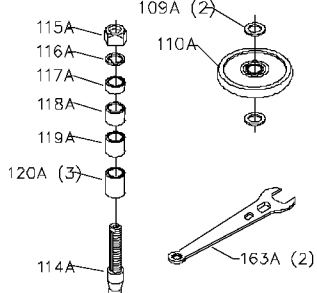

43-802
1/2" SPINDLE

3/4" SPINDLE
MODEL 43-435 &
43-445 ONLY

1-1/4" SPINDLE
MODELS 43-454, 43-455,
43-459, & 43-460

Parts List for 43-455 Type 1

Item Number	Part Number	Description	Qty Required
53	000000-00	No Longer Available	1
54	432026280003	SWTCH/WING HARDWARE	1
58	438010170101S	SWITCH	1
60	432020630004	TABLE INSERT-SMALL	1
61	432020630002	INSERT	1
62	901020500725	CAP SCREW	3
63	432021120002	INSERT SCREW	3
64	432020630003	TABLE INS ASSY-OUTER	1
65	A24617S	10INUNIV WING	1
66	901010600664S	CAP SCREW	2
67	904100312097S	SPECIAL WASHER	2
68	905030131493	TAPERED PIN	1
69	000000-00	No Longer Available	1
70	904100312097S	SPECIAL WASHER	4
71	901030101487	SCREW	4
72	000000-00	No Longer Available	1
72	000000-00	No Longer Available	1
72	000000-00	No Longer Available	1
72	000000-00	No Longer Available	1
72	432027540006	SPEED CHART	1
73	438010110065	PLUG	1
74	438010110020	INSULATOR	1
75	901052131498	SCREW	3
76	000000-00	No Longer Available	1
76	432021370006	NAMEPLATE	1
76	432021370006	NAMEPLATE	1
77	1087794	RIVET	4

Parts List for 43-455 Type 1

Item Number	Part Number	Description	Qty Required
165	904150607443	RET RING	1
166	932010102860	BUSHING	1
167	000000-00	No Longer Available	1
168	432020795001	RETAINER	1
169	904010101611	STEEL WASHER	1
170	928070107378	FINGER SPRING WASHER	1
171	432021060001	SHAFT	1
172	901110200830S	CARRIAGE BOLT	4
173	904030301656S	LOCK WASHER	4
174	902015031514	FLANGED HEX NUT	4
175	902012012579	SPEC NUT	1
176	000000-00	No Longer Available	1
177	432020165001	BUMPER	1
178	432024300004	PULLEY	1
179	901041500206	SET SCREW	2
180	432021330001	POLY V-BELT	1
182	438023146207	1PH 3HP 208-230V MOT	1
182	86005	TRI VOLTAGE MOTOR	1
182	438023146206	1PH 5HP 230V MOTOR	1
182	438023146206	1PH 5HP 230V MOTOR	1
182	438023146207	1PH 3HP 208-230V MOT	1
184	432020710003S	DRIVE PIN	1
185	432021050003S	SLEEVE	1
185	432023850011	SPINDLE ASSY	1
186	432021030002S	FLANGE	1
187	432020790002S	NUT	1
188	920040331821S	BEARING	1