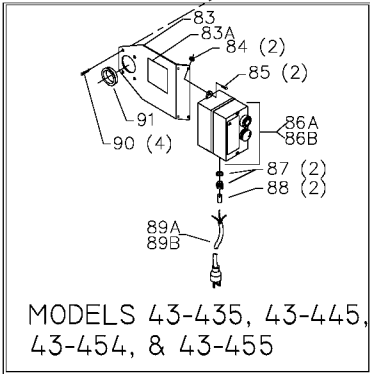

SWITCH/WING
HARDWARE PACK — 54