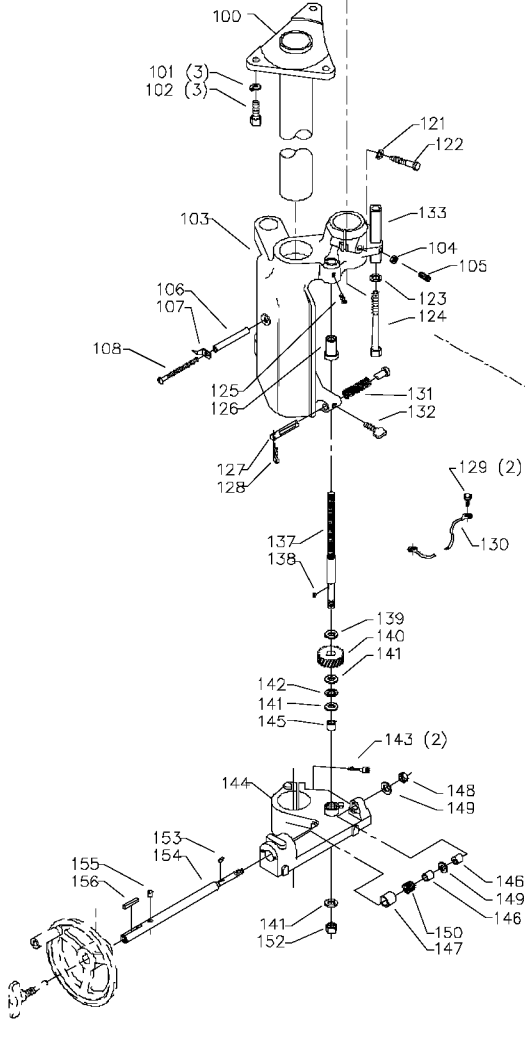

43-802
1/2" SPINDLE

3/4" SPINDLE
MODEL 43-435 &
43-445 ONLY

1-1/4" SPINDLE
MODELS 43-454, 43-455,
43-459, & 43-460

Parts List for 43-455 Type 1

Item Number	Part Number	Description	Qty Required
53	000000-00	No Longer Available	1
54	432026280003	SWTCH/WING HARDWARE	1
58	438010170101S	SWITCH	1
60	432020630004	TABLE INSERT-SMALL	1
61	432020630002	INSERT	1
62	901020500725	CAP SCREW	3
63	432021120002	INSERT SCREW	3
64	432020630003	TABLE INS ASSY-OUTER	1
65	A24617S	10INUNIV WING	1
66	901010600664S	CAP SCREW	2
67	904100312097S	SPECIAL WASHER	2
68	905030131493	TAPERED PIN	1
69	000000-00	No Longer Available	1
70	904100312097S	SPECIAL WASHER	4
71	901030101487	SCREW	4
72	000000-00	No Longer Available	1
72	000000-00	No Longer Available	1
72	000000-00	No Longer Available	1
72	000000-00	No Longer Available	1
72	432027540006	SPEED CHART	1
73	438010110065	PLUG	1
74	438010110020	INSULATOR	1
75	901052131498	SCREW	3
76	000000-00	No Longer Available	1
76	432021370006	NAMEPLATE	1
76	432021370006	NAMEPLATE	1
77	1087794	RIVET	4

Parts List for 43-455 Type 1

Item Number	Part Number	Description	Qty Required
100	432024030002	FLANGE ASSY	1
101	904020201705	LOCK WASHER	3
102	901010600672	CAP SCREW	3
103	432020120008	BODY	1
104	902010101300S	HEX NUT	1
105	901041931403	SET SCREW	1
106	432021045001	SPACER	1
107	422040755001S	POINTER	1
108	901020131813	SCREW	1
109	432021040007	SPACER	2
110	A22429	GUARD	1
112	432021120003	TIE ROD	1
113	902012012584	SPECIAL NUT	1
114	43-811	SPINDLE	1
115	902010631835S	NUT	1
116	904050131834S	WASHER	1
117	432021050008S	3/8 SPACER	1
118	432021050007S	1/2 SPACER	1
119	432021050009S	5/8 SPACER	1
120	432021050006S	1 SPACER	3
121	904020201704S	LOCK WASHER	1
122	901010600646S	CAP SCREW	1
123	904010312905S	FLAT WASHER	1
124	901010600685	CAP SCREW	1
125	901041500206	SET SCREW	1
126	432021055002S	RAISING NUT	1
127	000000-00	No Longer Available	1