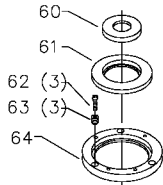

MODEL 43-445 (QTY 1)
MODELS 43-435, 43-454, 43-455, 43-459, &
43-460 (QTY 2)