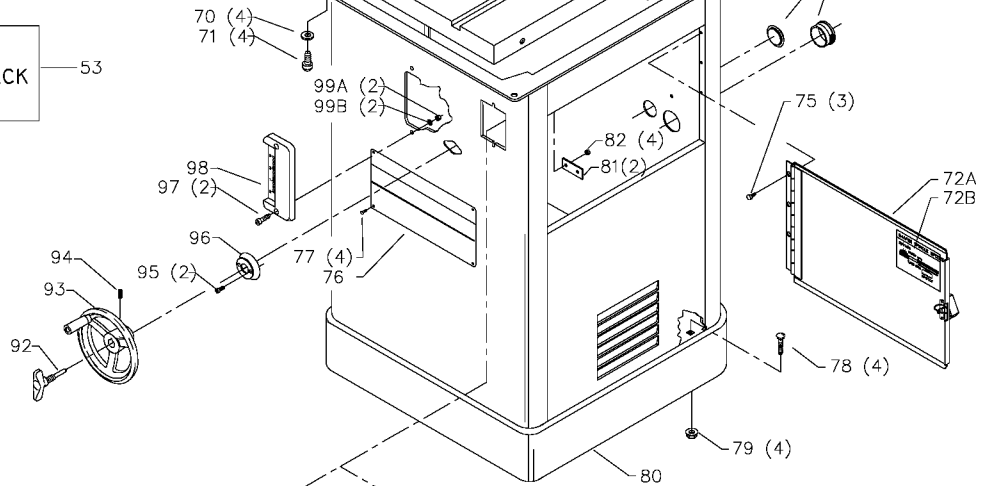

WING HARDWARE PACK — 53