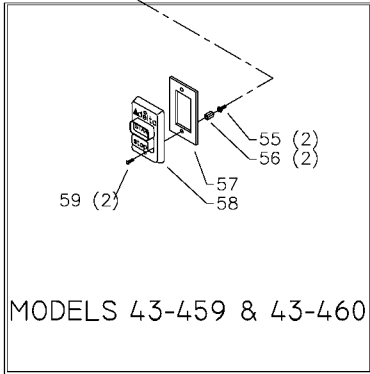

SWITCH/WING
HARDWARE PACK — 54