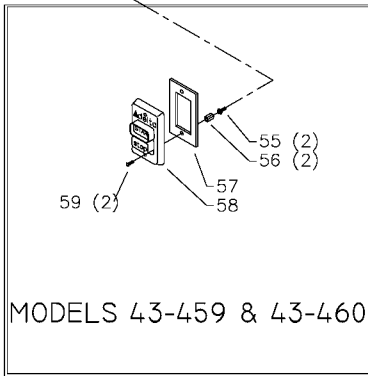

SWITCH/WING
HARDWARE PACK — 54