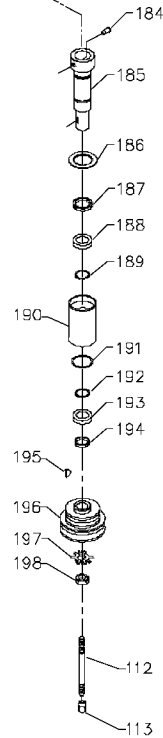

## Parts List for 43-460 Type 1

Item Number	Part Number	Description	Qty Required
53	000000-00	No Longer Available	1
54	432026280003	SWTCH/WING HARDWARE	1
55	402071115002S	STUD	2
56	402071045007S	SPACER	2
57	422041160001S	GASKET	1
58	438010170101S	SWITCH	1
59	901020100567S	MACHINE SCREW	2
60	432020630004	TABLE INSERT-SMALL	1
61	432020630002	INSERT	1
62	901020500725	CAP SCREW	3
63	432021120002	INSERT SCREW	3
64	432020630003	TABLE INS ASSY-OUTER	1
65	A24617S	10INUNIV WING	1
66	901010600664S	CAP SCREW	2
67	904100312097S	SPECIAL WASHER	2
68	905030131493	TAPERED PIN	1
69	000000-00	No Longer Available	1
70	904100312097S	SPECIAL WASHER	4
71	901030101487	SCREW	4
72	000000-00	No Longer Available	1
72	000000-00	No Longer Available	1
72	000000-00	No Longer Available	1
72	000000-00	No Longer Available	1
72	432027540006	SPEED CHART	1
73	438010110065	PLUG	1
74	438010110020	INSULATOR	1
75	901052131498	SCREW	3

## Parts List for 43-460 Type 1

Item Number	Part Number	Description	Qty Required
97	901030103345S	CAP SCREW	2
98	432020140001	BRACKET W/SCALE	1
99	489026-00	HEX NUT	2
99	904030301757S	LOCK WASHER	2
100	432024030002	FLANGE ASSY	1
101	904020201705	LOCK WASHER	3
102	901010600672	CAP SCREW	3
103	432020120008	BODY	1
104	902010101300S	HEX NUT	1
105	901041931403	SET SCREW	1
106	432021045001	SPACER	1
107	422040755001S	POINTER	1
108	901020131813	SCREW	1
109	432021040007	SPACER	2
110	A22429	GUARD	1
112	432021120003	TIE ROD	1
113	902012012584	SPECIAL NUT	1
114	43-811	SPINDLE	1
115	902010631835S	NUT	1
116	904050131834S	WASHER	1
117	432021050008S	3/8 SPACER	1
118	432021050007S	1/2 SPACER	1
119	432021050009S	5/8 SPACER	1
120	432021050006S	1 SPACER	3
121	904020201704S	LOCK WASHER	1
122	901010600646S	CAP SCREW	1
123	904010312905S	FLAT WASHER	1