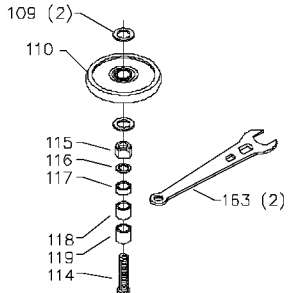

3/4" SPINDLE
MODEL 43-435 &
43-445 ONLY