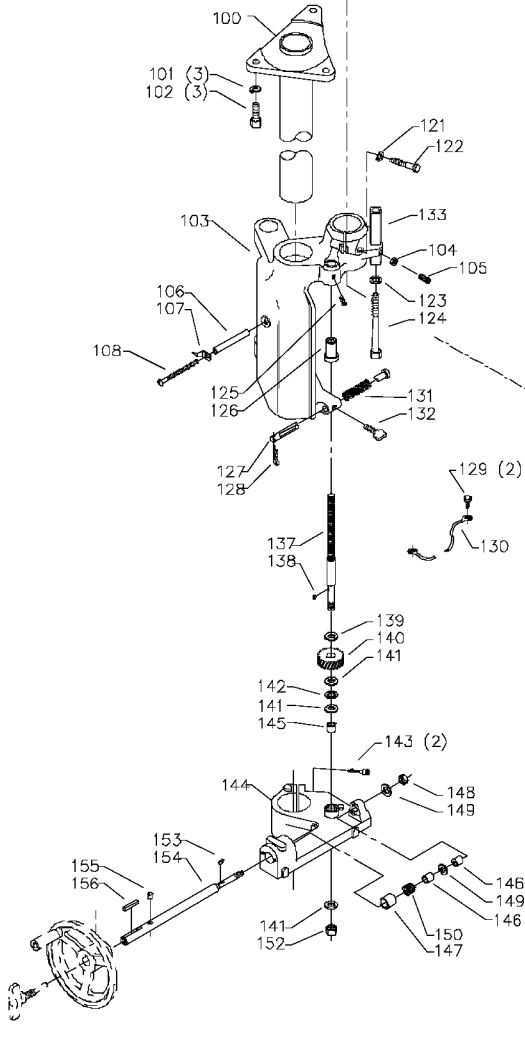

## Parts List for 43-460 Type 1

Item Number	Part Number	Description	Qty Required
53	000000-00	No Longer Available	1
54	432026280003	SWTCH/WING HARDWARE	1
55	402071115002S	STUD	2
56	402071045007S	SPACER	2
57	422041160001S	GASKET	1
58	438010170101S	SWITCH	1
59	901020100567S	MACHINE SCREW	2
60	432020630004	TABLE INSERT-SMALL	1
61	432020630002	INSERT	1
62	901020500725	CAP SCREW	3
63	432021120002	INSERT SCREW	3
64	432020630003	TABLE INS ASSY-OUTER	1
65	A24617S	10INUNIV WING	1
66	901010600664S	CAP SCREW	2
67	904100312097S	SPECIAL WASHER	2
68	905030131493	TAPERED PIN	1
69	000000-00	No Longer Available	1
70	904100312097S	SPECIAL WASHER	4
71	901030101487	SCREW	4
72	000000-00	No Longer Available	1
72	000000-00	No Longer Available	1
72	000000-00	No Longer Available	1
72	000000-00	No Longer Available	1
72	432027540006	SPEED CHART	1
73	438010110065	PLUG	1
74	438010110020	INSULATOR	1
75	901052131498	SCREW	3

## Parts List for 43-460 Type 1

Item Number	Part Number	Description	Qty Required
97	901030103345S	CAP SCREW	2
98	432020140001	BRACKET W/SCALE	1
99	489026-00	HEX NUT	2
99	904030301757S	LOCK WASHER	2
100	432024030002	FLANGE ASSY	1
101	904020201705	LOCK WASHER	3
102	901010600672	CAP SCREW	3
103	432020120008	BODY	1
104	902010101300S	HEX NUT	1
105	901041931403	SET SCREW	1
106	432021045001	SPACER	1
107	422040755001S	POINTER	1
108	901020131813	SCREW	1
109	432021040007	SPACER	2
110	A22429	GUARD	1
112	432021120003	TIE ROD	1
113	902012012584	SPECIAL NUT	1
114	43-811	SPINDLE	1
115	902010631835S	NUT	1
116	904050131834S	WASHER	1
117	432021050008S	3/8 SPACER	1
118	432021050007S	1/2 SPACER	1
119	432021050009S	5/8 SPACER	1
120	432021050006S	1 SPACER	3
121	904020201704S	LOCK WASHER	1
122	901010600646S	CAP SCREW	1
123	904010312905S	FLAT WASHER	1