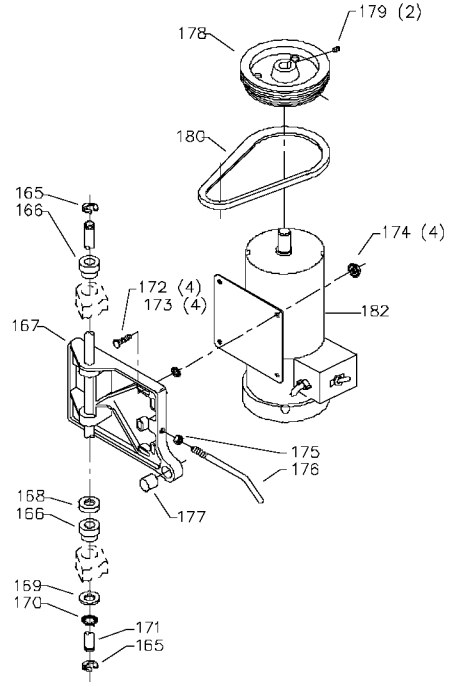

## Parts List for 43-460 Type 1

Item Number	Part Number	Description	Qty Required
53	000000-00	No Longer Available	1
54	432026280003	SWTCH/WING HARDWARE	1
55	402071115002S	STUD	2
56	402071045007S	SPACER	2
57	422041160001S	GASKET	1
58	438010170101S	SWITCH	1
59	901020100567S	MACHINE SCREW	2
60	432020630004	TABLE INSERT-SMALL	1
61	432020630002	INSERT	1
62	901020500725	CAP SCREW	3
63	432021120002	INSERT SCREW	3
64	432020630003	TABLE INS ASSY-OUTER	1
65	A24617S	10INUNIV WING	1
66	901010600664S	CAP SCREW	2
67	904100312097S	SPECIAL WASHER	2
68	905030131493	TAPERED PIN	1
69	000000-00	No Longer Available	1
70	904100312097S	SPECIAL WASHER	4
71	901030101487	SCREW	4
72	000000-00	No Longer Available	1
72	000000-00	No Longer Available	1
72	000000-00	No Longer Available	1
72	000000-00	No Longer Available	1
72	432027540006	SPEED CHART	1
73	438010110065	PLUG	1
74	438010110020	INSULATOR	1
75	901052131498	SCREW	3

## Parts List for 43-460 Type 1

Item Number	Part Number	Description	Qty Required
154	432021060002	HOR RAISING SCREW	1
155	422040740001S	PLUG	1
156	927030102650S	KEY	1
163	434101010001S	WRENCH-1 1/4 SPIN	2
165	904150607443	RET RING	1
166	932010102860	BUSHING	1
167	000000-00	No Longer Available	1
168	432020795001	RETAINER	1
169	904010101611	STEEL WASHER	1
170	928070107378	FINGER SPRING WASHER	1
171	432021060001	SHAFT	1
172	901110200830S	CARRIAGE BOLT	4
173	904030301656S	LOCK WASHER	4
174	902015031514	FLANGED HEX NUT	4
175	902012012579	SPEC NUT	1
176	000000-00	No Longer Available	1
177	432020165001	BUMPER	1
178	432024300004	PULLEY	1
179	901041500206	SET SCREW	2
180	432021330001	POLY V-BELT	1
182	438023146207	1PH 3HP 208-230V MOT	1
182	86005	TRI VOLTAGE MOTOR	1
182	438023146206	1PH 5HP 230V MOTOR	1
182	438023146206	1PH 5HP 230V MOTOR	1
182	438023146207	1PH 3HP 208-230V MOT	1
184	432020710003S	DRIVE PIN	1
185	432021050003S	SLEEVE	1