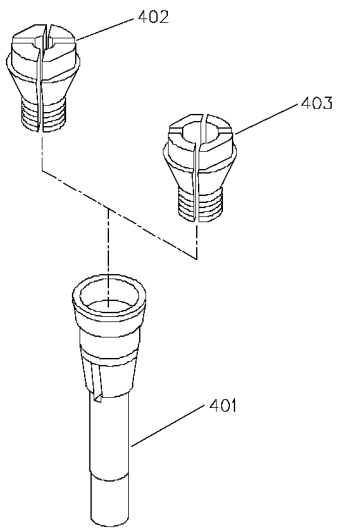

43-800
ROUTER / ADAPTER SPINDLE