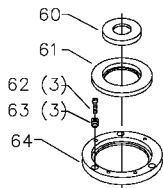

MODEL 43-445 (QTY 1)
MODELS 43-435, 43-454, 43-455, 43-459, &
43-460 (QTY 2)