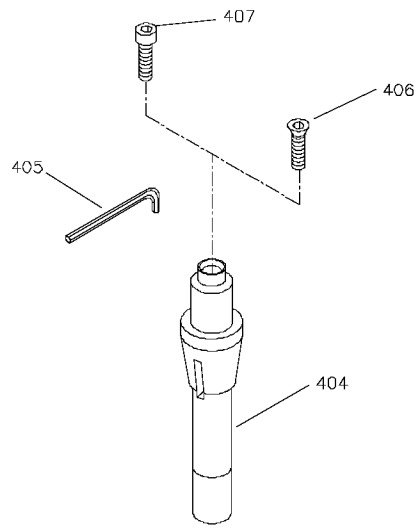

43-809
STUB SPINDLE