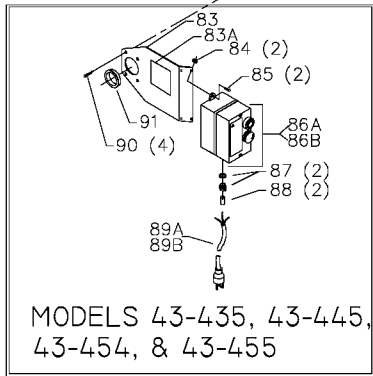

SWITCH/WING
HARDWARE PACK — 54