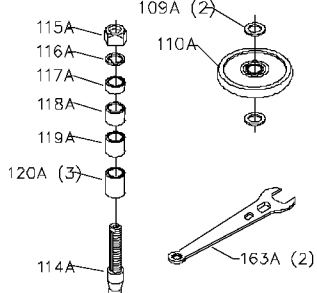

## Parts List for 43-460 Type 1

Item Number	Part Number	Description	Qty Required
53	000000-00	No Longer Available	1
54	432026280003	SWTCH/WING HARDWARE	1
55	402071115002S	STUD	2
56	402071045007S	SPACER	2
57	422041160001S	GASKET	1
58	438010170101S	SWITCH	1
59	901020100567S	MACHINE SCREW	2
60	432020630004	TABLE INSERT-SMALL	1
61	432020630002	INSERT	1
62	901020500725	CAP SCREW	3
63	432021120002	INSERT SCREW	3
64	432020630003	TABLE INS ASSY-OUTER	1
65	A24617S	10INUNIV WING	1
66	901010600664S	CAP SCREW	2
67	904100312097S	SPECIAL WASHER	2
68	905030131493	TAPERED PIN	1
69	000000-00	No Longer Available	1
70	904100312097S	SPECIAL WASHER	4
71	901030101487	SCREW	4
72	000000-00	No Longer Available	1
72	000000-00	No Longer Available	1
72	000000-00	No Longer Available	1
72	000000-00	No Longer Available	1
72	432027540006	SPEED CHART	1
73	438010110065	PLUG	1
74	438010110020	INSULATOR	1
75	901052131498	SCREW	3

## Parts List for 43-460 Type 1

Item Number	Part Number	Description	Qty Required
154	432021060002	HOR RAISING SCREW	1
155	422040740001S	PLUG	1
156	927030102650S	KEY	1
163	434101010001S	WRENCH-1 1/4 SPIN	2
165	904150607443	RET RING	1
166	932010102860	BUSHING	1
167	000000-00	No Longer Available	1
168	432020795001	RETAINER	1
169	904010101611	STEEL WASHER	1
170	928070107378	FINGER SPRING WASHER	1
171	432021060001	SHAFT	1
172	901110200830S	CARRIAGE BOLT	4
173	904030301656S	LOCK WASHER	4
174	902015031514	FLANGED HEX NUT	4
175	902012012579	SPEC NUT	1
176	000000-00	No Longer Available	1
177	432020165001	BUMPER	1
178	432024300004	PULLEY	1
179	901041500206	SET SCREW	2
180	432021330001	POLY V-BELT	1
182	438023146207	1PH 3HP 208-230V MOT	1
182	86005	TRI VOLTAGE MOTOR	1
182	438023146206	1PH 5HP 230V MOTOR	1
182	438023146206	1PH 5HP 230V MOTOR	1
182	438023146207	1PH 3HP 208-230V MOT	1
184	432020710003S	DRIVE PIN	1
185	432021050003S	SLEEVE	1