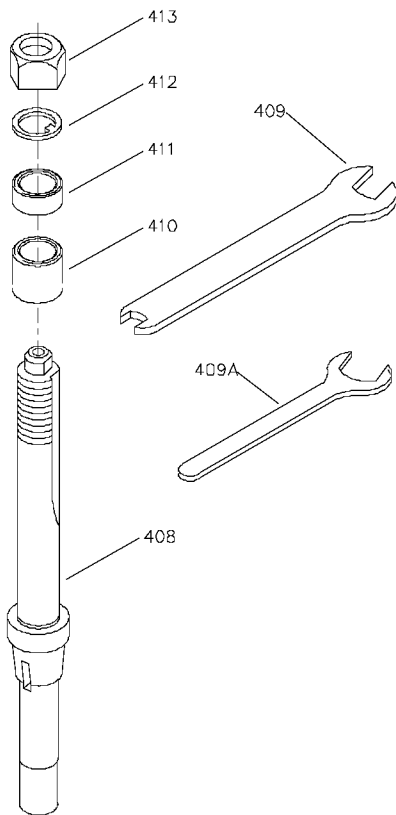

43-808
1" SPINDLE