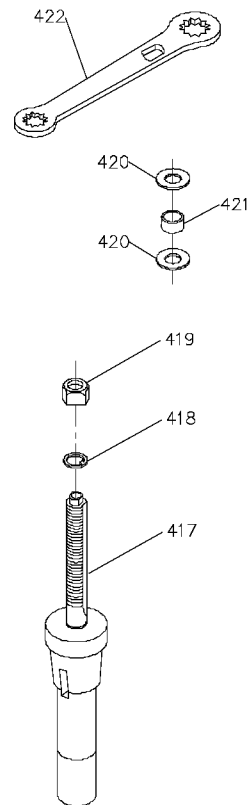

43-802
1/2" SPINDLE