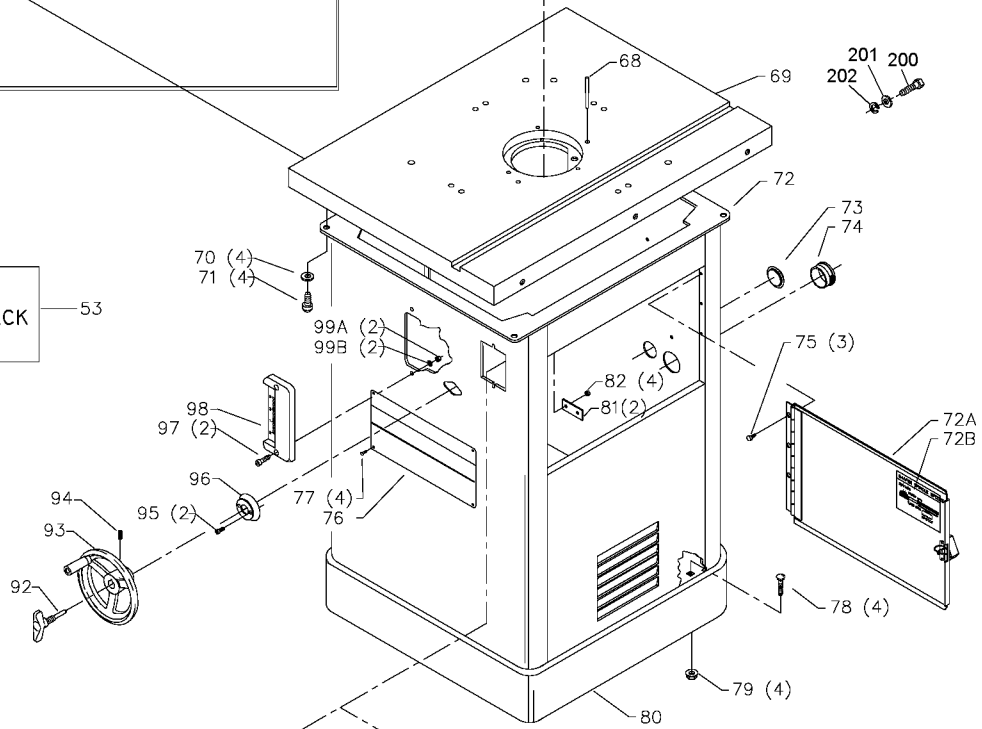

WING HARDWARE PACK — 53