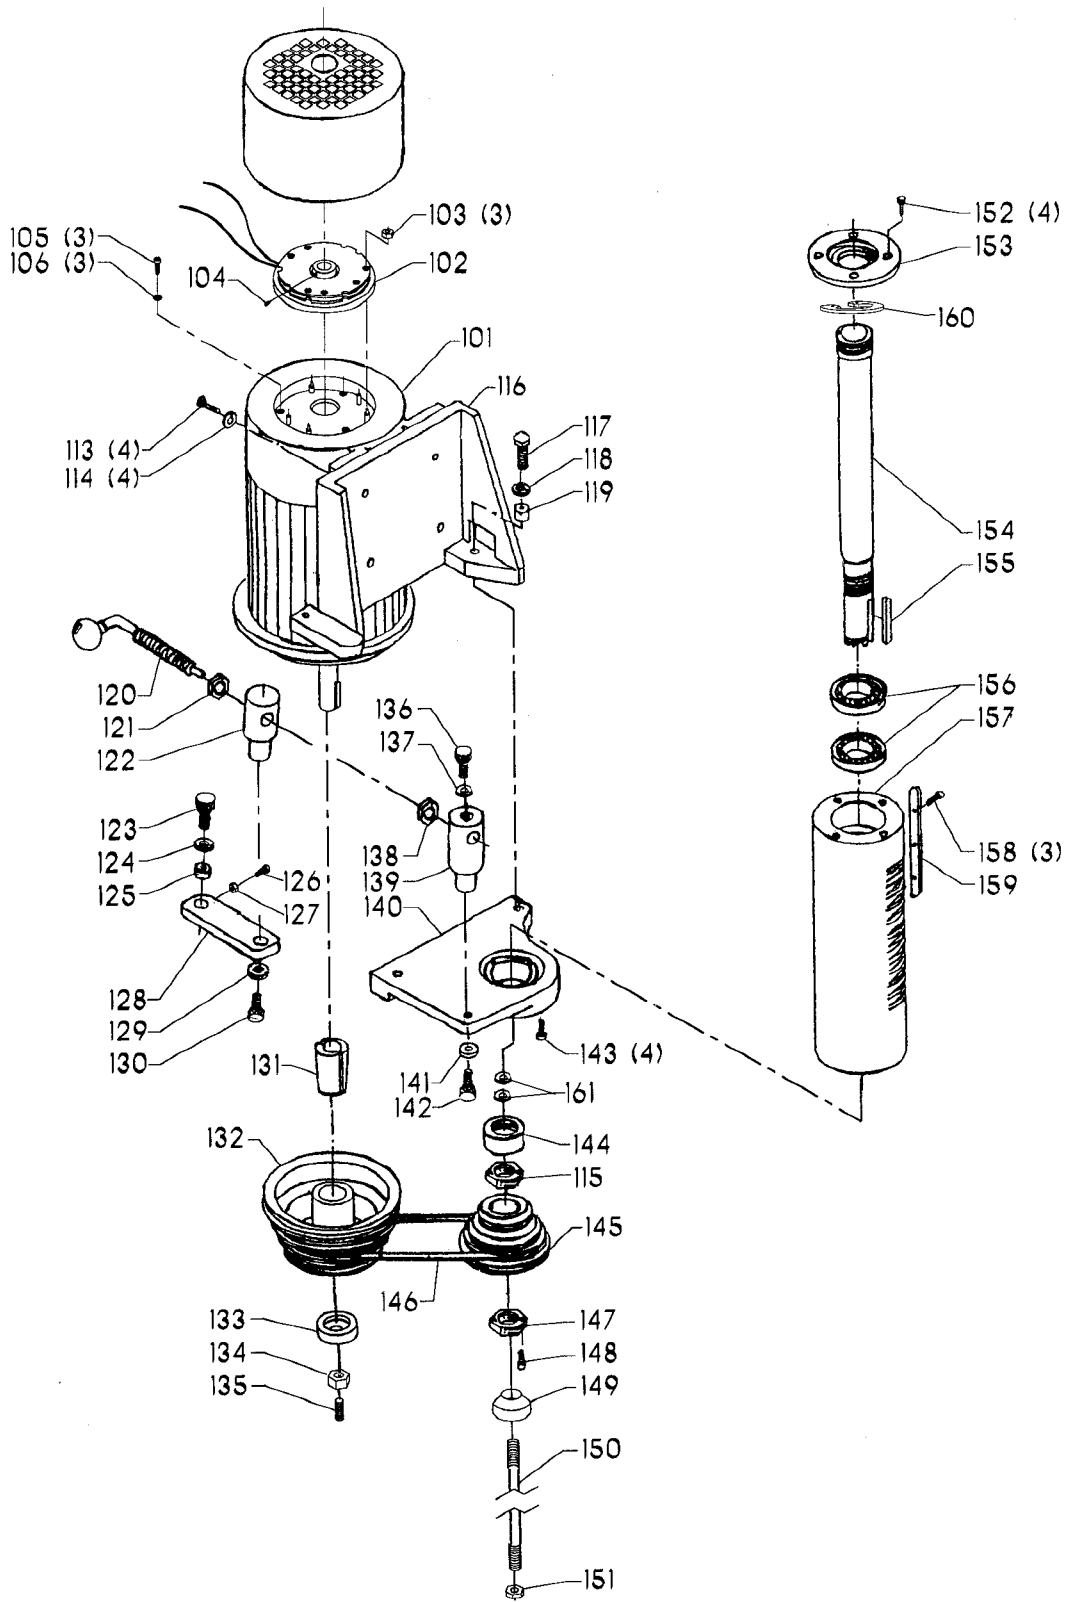

## Parts List for 43-792 Type 1

| Item Number | Part Number  | Description         | Qty Required |
|-------------|--------------|---------------------|--------------|
| 1           | 1348579      | HOUSING             | 1            |
| 2           | 1348578      | PIN                 | 1            |
| 3           | 1348577      | SPRING              | 1            |
| 4           | 1348576      | BUSHING             | 1            |
| 5           | 1348575      | HOUSING             | 1            |
| 6           | 1348574      | CABLE ASSY          | 1            |
| 7           | 1246065      | LOCKWASHER          | 4            |
| 8           | 1246172      | CAP SCREW           | 4            |
| 9           | 000000-00    | No Longer Available | 1            |
| 10          | 000000-00    | No Longer Available | 1            |
| 11          | 000000-00    | No Longer Available | 1            |
| 12          | 1246051      | CAP SCREW           | 3            |
| 13          | 1348583      | SHAFT               | 1            |
| 14          | 000000-00    | No Longer Available | 1            |
| 15          | 1348584      | COVER               | 1            |
| 16          | 920040224020 | BEARING             | 1            |
| 17          | 000000-00    | No Longer Available | 1            |
| 18          | 1341783      | SCREW               | 4            |
| 19          | 1348586      | COVER               | 1            |
| 20          | 1348588      | CABINET             | 1            |
| 21          | 1341945      | FLAT WASHER         | 4            |
| 22          | 1246065      | LOCKWASHER          | 4            |
| 22          | 1330667      | M12X30 HEX HD SCREW | 4            |
| 23          | 1348587      | COVER               | 1            |
| 24          | 1341235      | SCREW               | 8            |
| 24          | 1341235      | SCREW               | 8            |
| 25          | 1348477      | PANEL 43-791        | 1            |