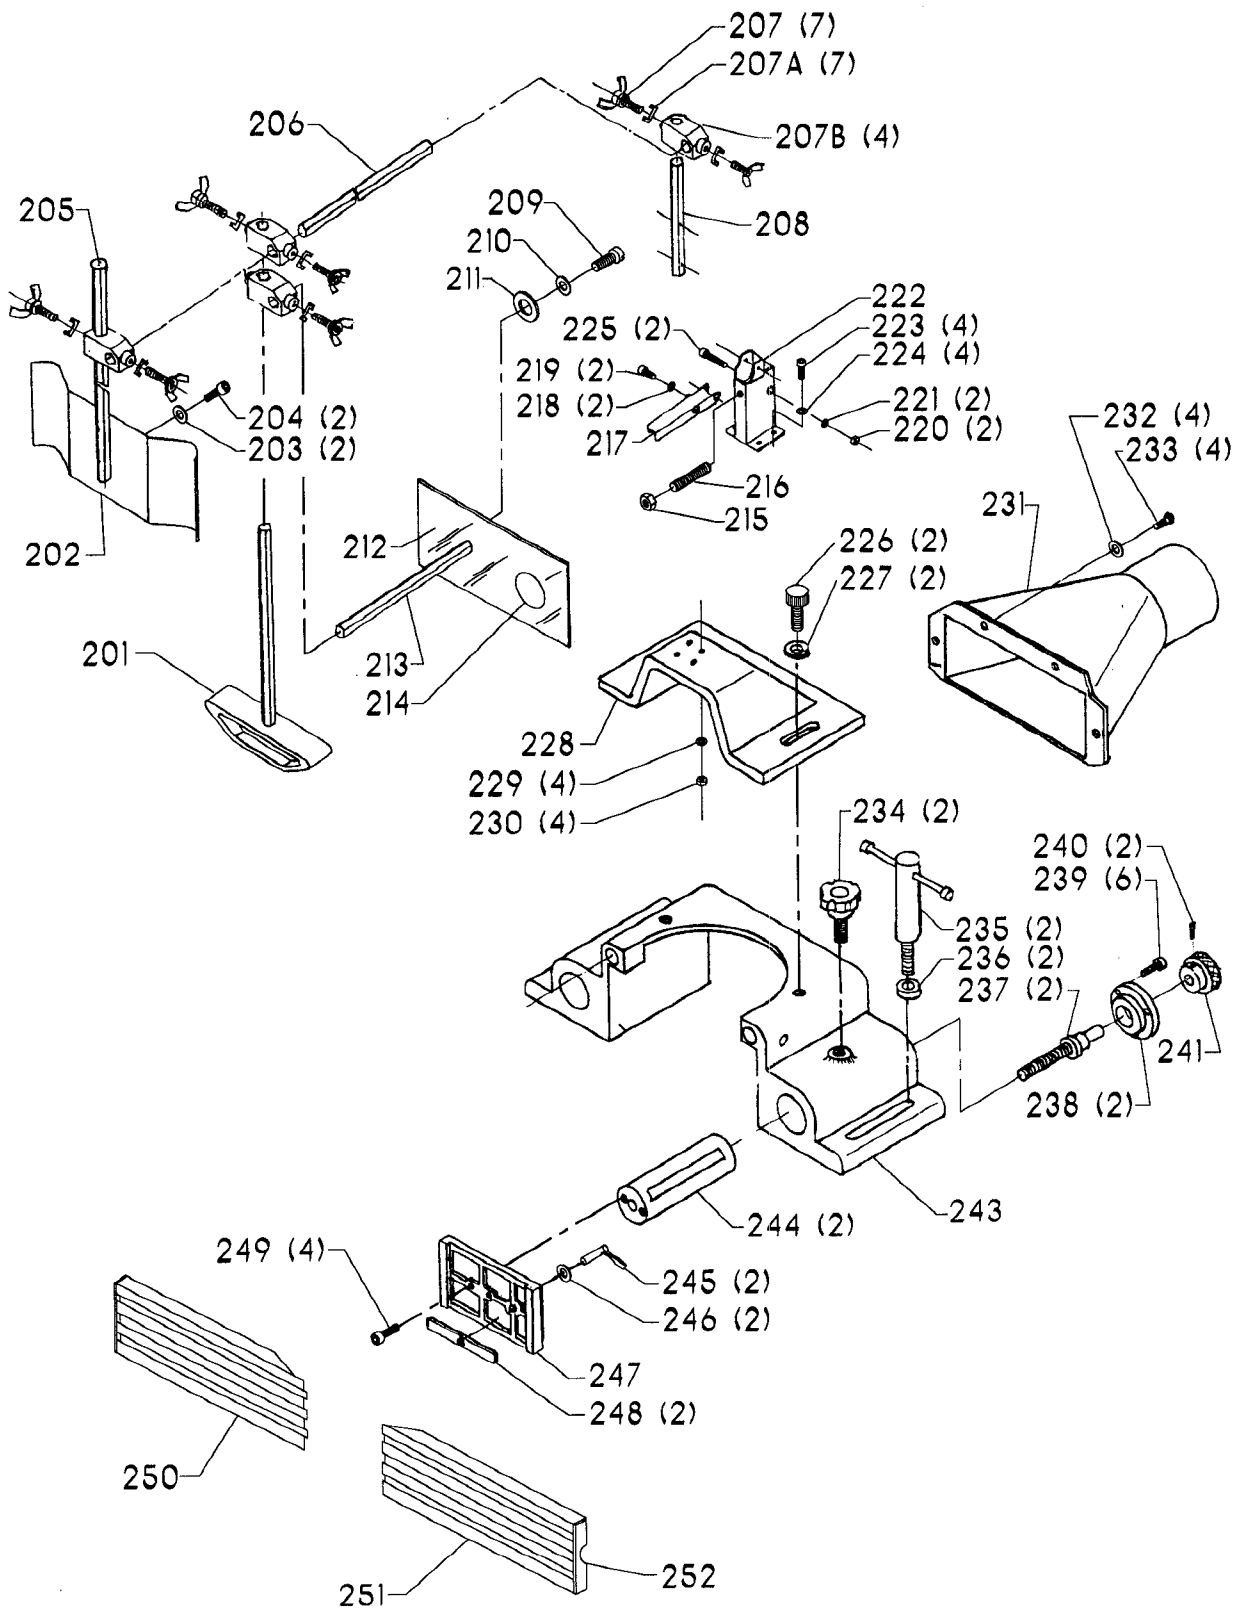

## Parts List for 43-792 Type 1

| Item Number | Part Number  | Description         | Qty Required |
|-------------|--------------|---------------------|--------------|
| 1           | 1348579      | HOUSING             | 1            |
| 2           | 1348578      | PIN                 | 1            |
| 3           | 1348577      | SPRING              | 1            |
| 4           | 1348576      | BUSHING             | 1            |
| 5           | 1348575      | HOUSING             | 1            |
| 6           | 1348574      | CABLE ASSY          | 1            |
| 7           | 1246065      | LOCKWASHER          | 4            |
| 8           | 1246172      | CAP SCREW           | 4            |
| 9           | 000000-00    | No Longer Available | 1            |
| 10          | 000000-00    | No Longer Available | 1            |
| 11          | 000000-00    | No Longer Available | 1            |
| 12          | 1246051      | CAP SCREW           | 3            |
| 13          | 1348583      | SHAFT               | 1            |
| 14          | 000000-00    | No Longer Available | 1            |
| 15          | 1348584      | COVER               | 1            |
| 16          | 920040224020 | BEARING             | 1            |
| 17          | 000000-00    | No Longer Available | 1            |
| 18          | 1341783      | SCREW               | 4            |
| 19          | 1348586      | COVER               | 1            |
| 20          | 1348588      | CABINET             | 1            |
| 21          | 1341945      | FLAT WASHER         | 4            |
| 22          | 1246065      | LOCKWASHER          | 4            |
| 22          | 1330667      | M12X30 HEX HD SCREW | 4            |
| 23          | 1348587      | COVER               | 1            |
| 24          | 1341235      | SCREW               | 8            |
| 24          | 1341235      | SCREW               | 8            |
| 25          | 1348477      | PANEL 43-791        | 1            |