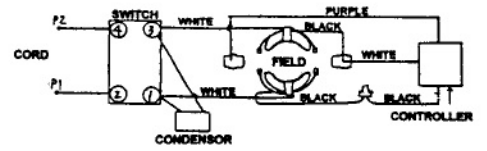

JIG SAW

Model 4323

WIRING DIAGRAM