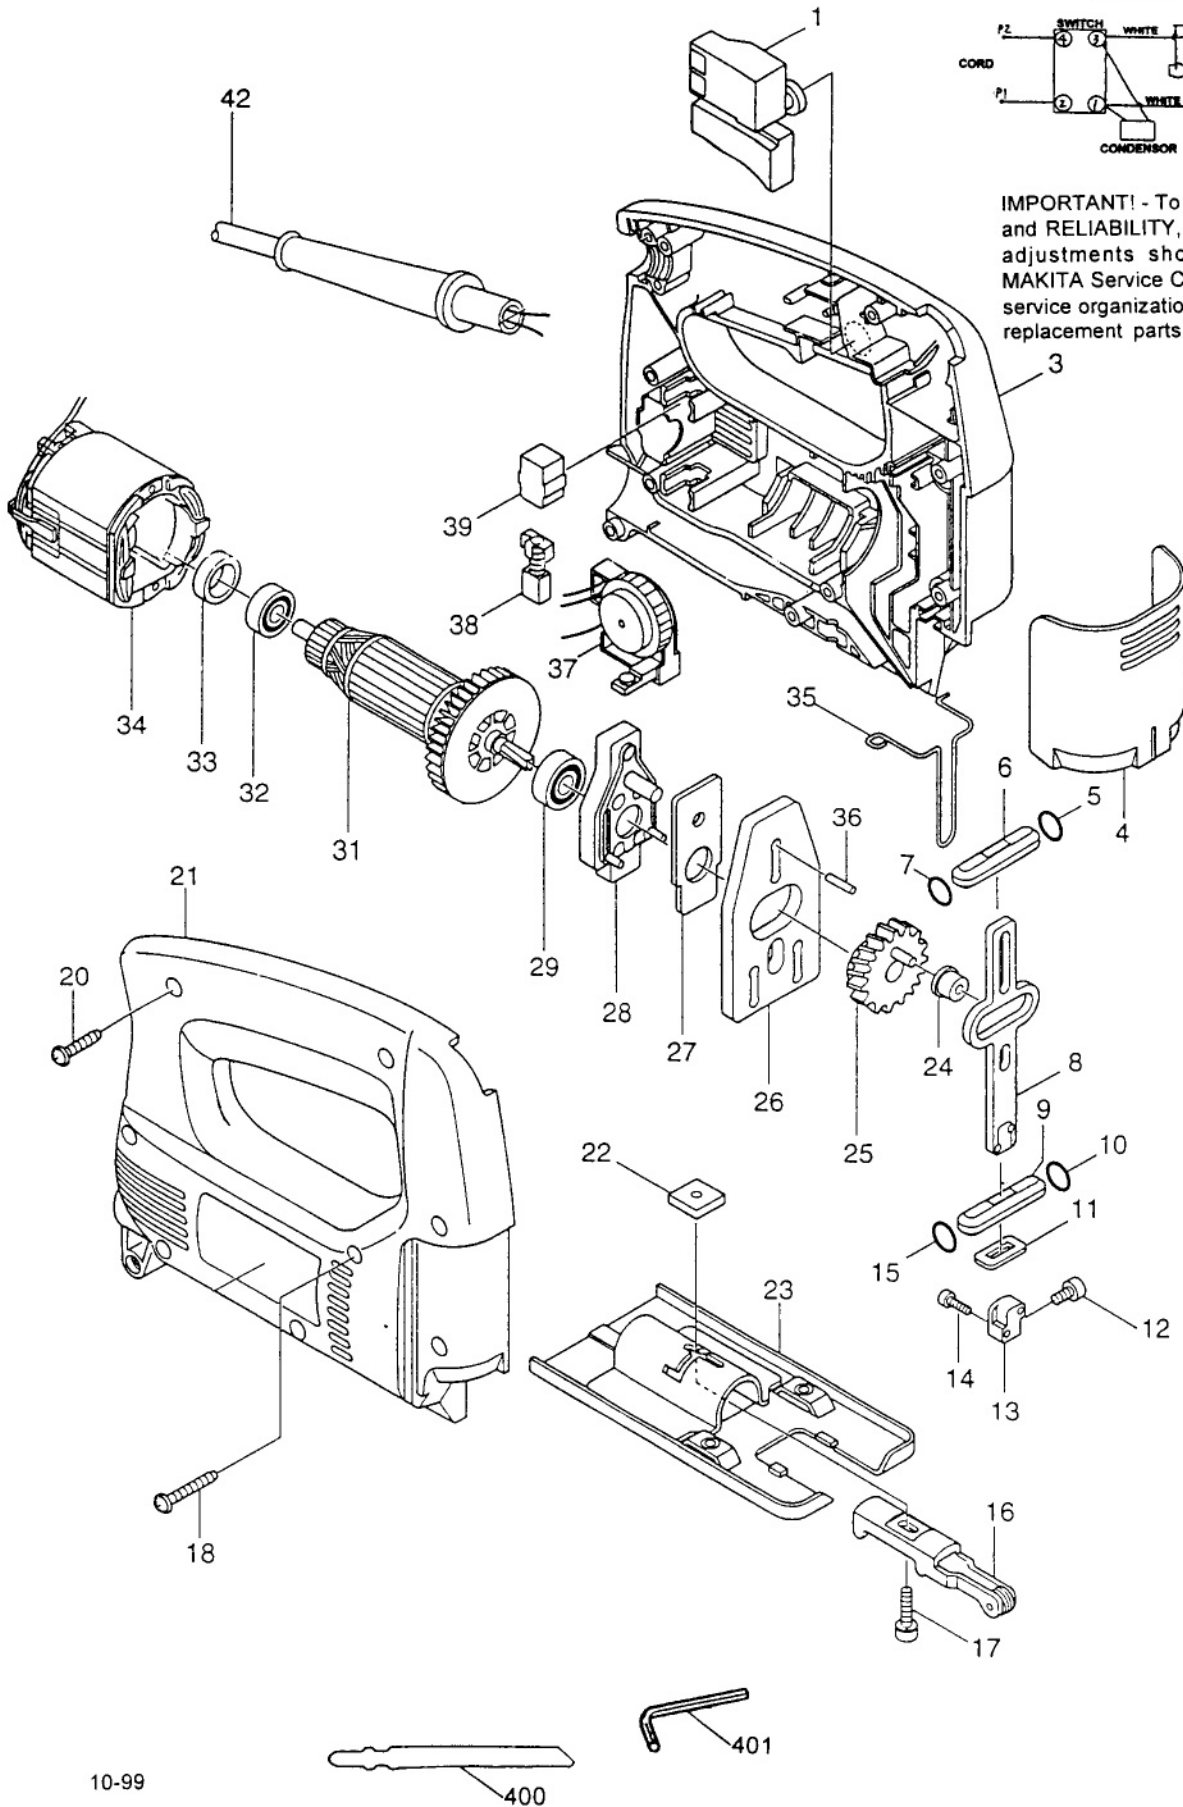

Fig.	Part No.	Qty. Used	Description	Fig.	Part No.	Qty. Used	Description
1	651286-5	1	SWITCH	22	343540-8	1	HOLDER
3	183030-7	1	HOUSING SET (2 Ea. Rubber Pin 4, 263002-9;Incl. Fig. 21)	23	163397-9	1	BASE
4	416476-5	1	DUST COVER	24	257683-9	1	COLLAR SLEEVE
5	213038-8	1	O RING 5	25	153254-9	1	GEAR COMPLETE
6	313082-6	1	SLIDER GUIDE	26	344614-8	1	BALANCE PLATE
7	213038-8	1	O RING 5	27	344615-6	1	THRUST PLATE
8	344613-0	1	SLIDER	28	152577-2	1	BEARING CASE COMPLETE
9	313082-6	1	SLIDER GUIDE	29	210005-4	1	BALL BEARING 608DDW
10	213038-8	1	O RING 5	31	517266-0	1	ARMATURE ASS'Y 115V (Incl. Fig. 29, 30, 32)
11	423307-1	1	POLY URETHANE SPONGE SEAL	32	*	1	BALL BEARING 607LLB
12	922107-1	1	HEX. SOCKET HEAD BOLT M4x8	33	*	1	RING 19
13	313083-4	1	BLADE CLAMP	34	633406-3	1	FIELD 115V
14	266177-3	2	HEX. SOCKET HEAD BOLT M3x10	35	323748-0	1	SAFETY WIRE
15	213038-8	1	O RING 5	36	256254-9	1	PIN 3
16	152578-0	1	RETAINER COMPLETE	37	631265-9	1	CONTROLLER 100-120V
17	266178-1	1	HEX. SOCKET HEAD BOLT	38	191956-9	1	CARBON BRUSH CB-75
18	266053-1	1	TAPPING SCREW FLANGE PT 4x35	39	643552-4	1	BRUSH HOLDER 5-8
20	265995-6	9	TAPPING SCREW 4x18	42	664422-4	1	POWER SUPPLY CORD
21	183030-7	1	HOUSING SET (Incl. 2 Ea. Rubber Pin 4, 263002-9; Incl. Fig. 3)	<b>ACCESSORIES</b>			
				400	792538-6	1	JIG SAW BLADE B-10
				401	783201-2	1	HEX. WRENCH 3

### SERVICE CHANGE

Change on Ball bearing and removal of Ring 19.

Fig.	Description	Type 1	Type2
32	Ball Bearing	Part #211021-9 (607LLB)	Part #210025-8 (627LLB)
33	Ring 19	Part #257216-0 (Discontinued)	-----

These parts are interchangeable as a set.

NOTE: Part numbers of Armature ass'y remains the same. Please remove Ring 19 when you use new armature.