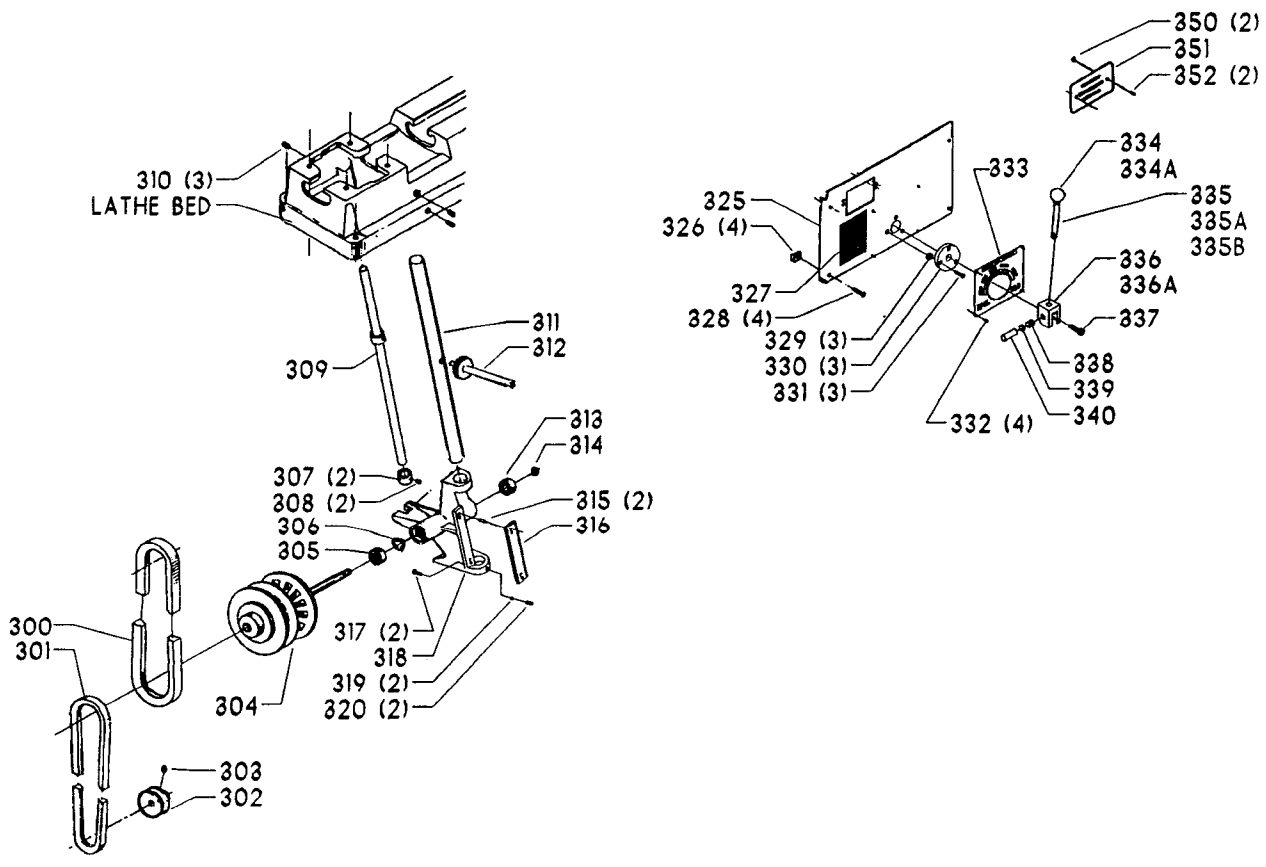

## Parts List for 46-225 Type 1

Item Number	Part Number	Description	Qty Required
1	905010102706S	ROLL PIN	1
2	000000-00	No Longer Available	1
3	434080670003	LEVER	1
4	902012122409S	STOP NUT	1
5	406031220002	SPRING	1
6	000000-00	No Longer Available	1
7	434031120002	EYE BOLT	1
8	434080720001	CLAMP PLATE	1
9	904010101615	STEEL WASHER	1
10	902012131635	LOCK NUT	1
11	434081080001	CAM ROD	1
13	000000-00	No Longer Available	1
14	911331	TOOL REST	1
20	49-094	V-BLT 81-1/16 IN	1
21	902012015456	SPINDLE NUT - LH	1
22	434020795002	BEARING RETAINER	1
23	901030103318S	SCREW	4
24	920040205360	BEARING	1
25	928060107352	SPRING WASHER	1
26	000000-00	No Longer Available	1
27	901064502250S	DRIVE SCREW	2
28	000000-00	No Longer Available	1
29	926049912314	SPINDLE PULLEY	1
30	51-008	V-BLT 4L 47-1/8 IN	1
30	901041500206	SET SCREW	1
31	000000-00	No Longer Available	1
32	905010106715S	ROLL PIN	2

## Parts List for 46-225 Type 1

Item Number	Part Number	Description	Qty Required
33	921010100027	STEEL BALL	1
34	000000-00	No Longer Available	1
35	434023715001S	INDEX PIN	1
36	000000-00	No Longer Available	1
37	920070805334	BEARING	1
38	000000-00	No Longer Available	1
39	901030103318S	SCREW	4
40	902012015462	SPINDLE NUT - RH	1
41	46-936	3 IN RH FACE PLATE	1
42	46-933	SPUR DRIVE CTR	1
43	901041909415	HD SET SCR	1
44	000000-00	No Longer Available	1
45	000000-00	No Longer Available	1
46	901041506227	SET SCREW	1
47	000000-00	No Longer Available	1
48	434020775001	RAM	1
49	000000-00	No Longer Available	1
49	000000-00	No Longer Available	1
49	000000-00	No Longer Available	1
49	434031125005	ADJUSTING SCREW	1
49	000000-00	No Longer Available	1
49	434031125005	ADJUSTING SCREW	1
50	905010102704	ROLL PIN	1
51	904010312903S	STEEL WASHER	1
52	434033425001	ECCENTRIC SHAFT ASSY	1
53	406031120006	SPECIAL SCREW	1
53	406031120003	SPECIAL SCREW	1