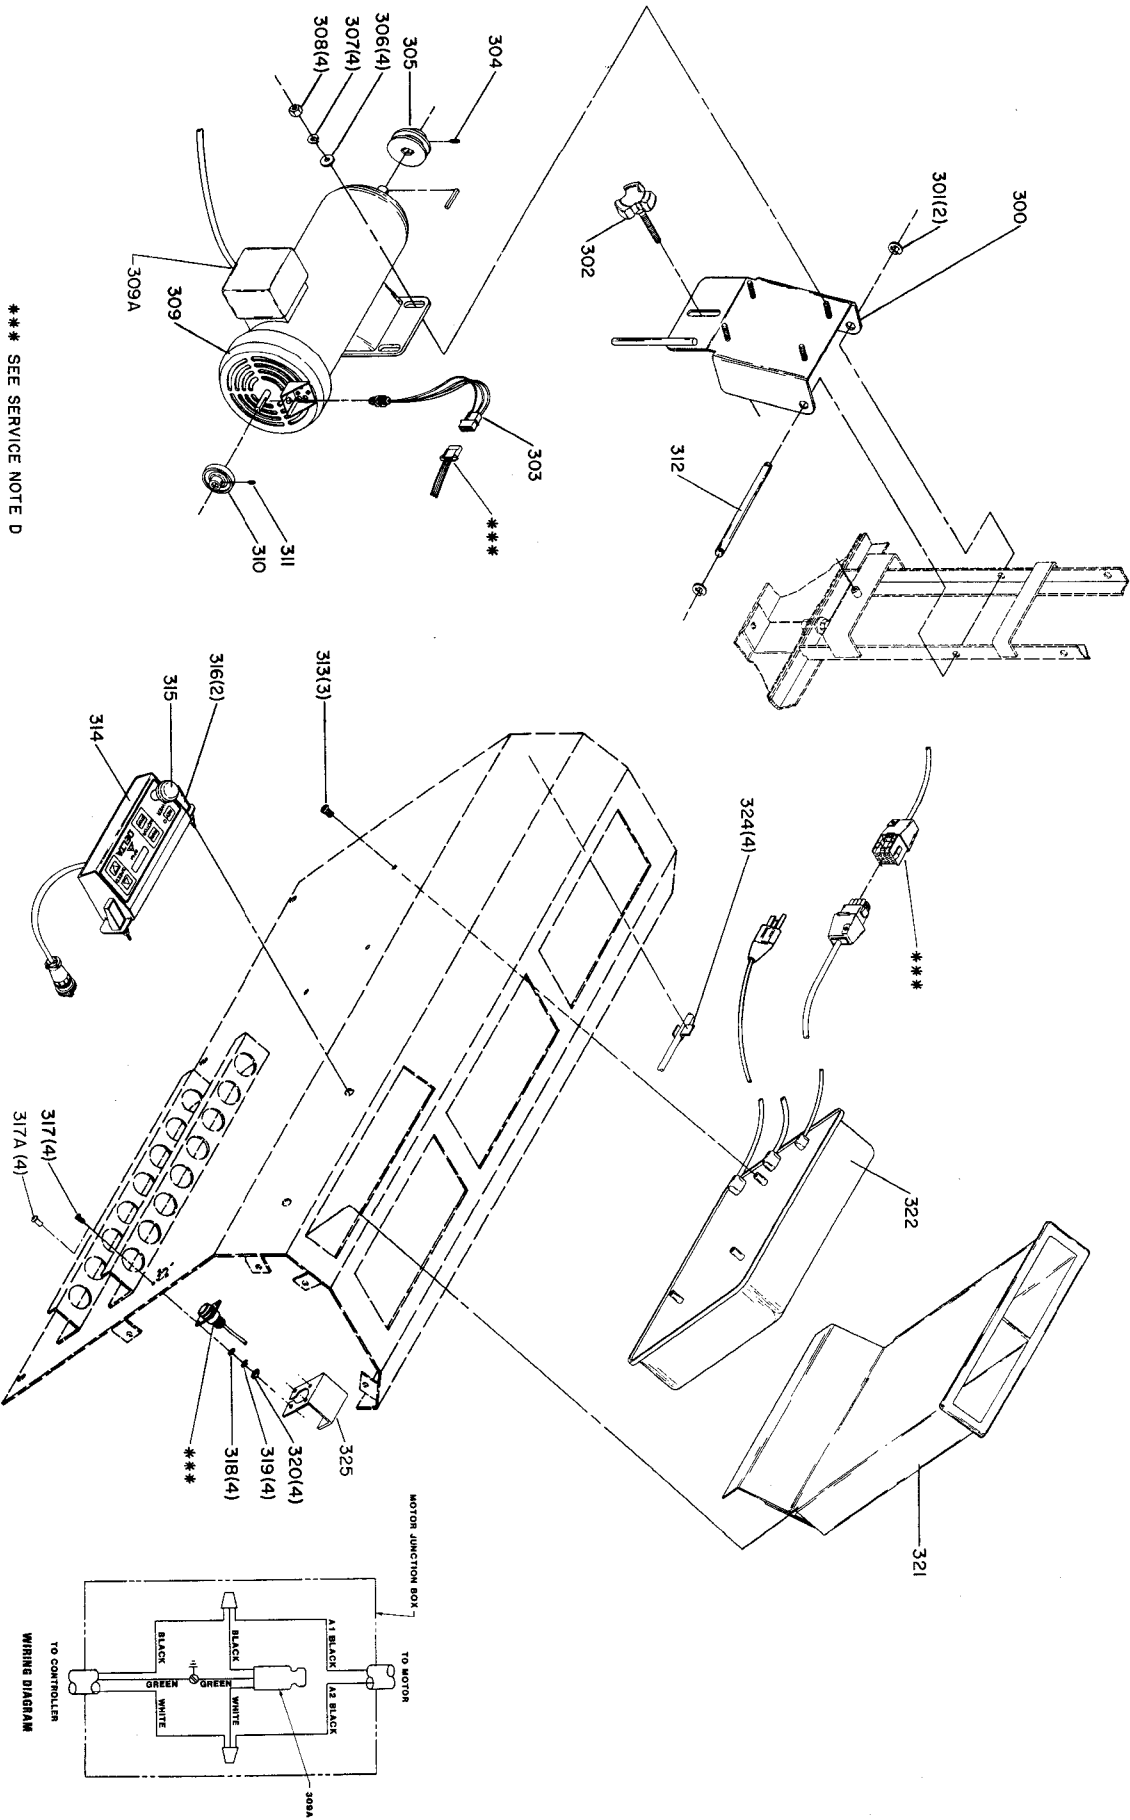

46-402 CABINET (CONT'D.)

*** SEE SERVICE NOTE D

TO MOTOR
TO CONTROLLER
WIRING DIAGRAM

46-402 CABINET

Parts List for 46-400 Type 1

| Item Number | Part Number | Description | Qty Required |
|-------------|--------------|---------------------|--------------|
| 1 | 000000-00 | No Longer Available | 1 |
| 2 | 000000-00 | No Longer Available | 2 |
| 3 | 000000-00 | No Longer Available | 1 |
| 4 | 000000-00 | No Longer Available | 1 |
| 4 | 1330702 | WHEEL ASSY | 1 |
| 5 | 000000-00 | No Longer Available | 1 |
| 5 | 000000-00 | No Longer Available | 1 |
| 6 | 1246104 | CAP SCREW | 3 |
| 7 | 000000-00 | No Longer Available | 1 |
| 8 | 1330262 | BEARING | 2 |
| 9 | 000000-00 | No Longer Available | 1 |
| 10 | 000000-00 | No Longer Available | 1 |
| 11 | 000000-00 | No Longer Available | 1 |
| 12 | 422280790013 | KEY | 1 |
| 13 | 1246132 | SET SCREW | 1 |
| 14 | 1246039 | SET SCREW | 1 |
| 15 | 000000-00 | No Longer Available | 1 |
| 16 | 488829-00 | SCREW | 5 |
| 17 | 000000-00 | No Longer Available | 1 |
| 18 | 000000-00 | No Longer Available | 1 |
| 19 | 000000-00 | No Longer Available | 1 |
| 20 | 000000-00 | No Longer Available | 1 |
| 20 | 000000-00 | No Longer Available | 1 |
| 20 | 1330700 | INDEX PIN | 1 |
| 21 | 1330261 | ROLL PIN | 1 |
| 22 | 000000-00 | No Longer Available | 1 |
| 23 | 422290790015 | WASHER | 1 |