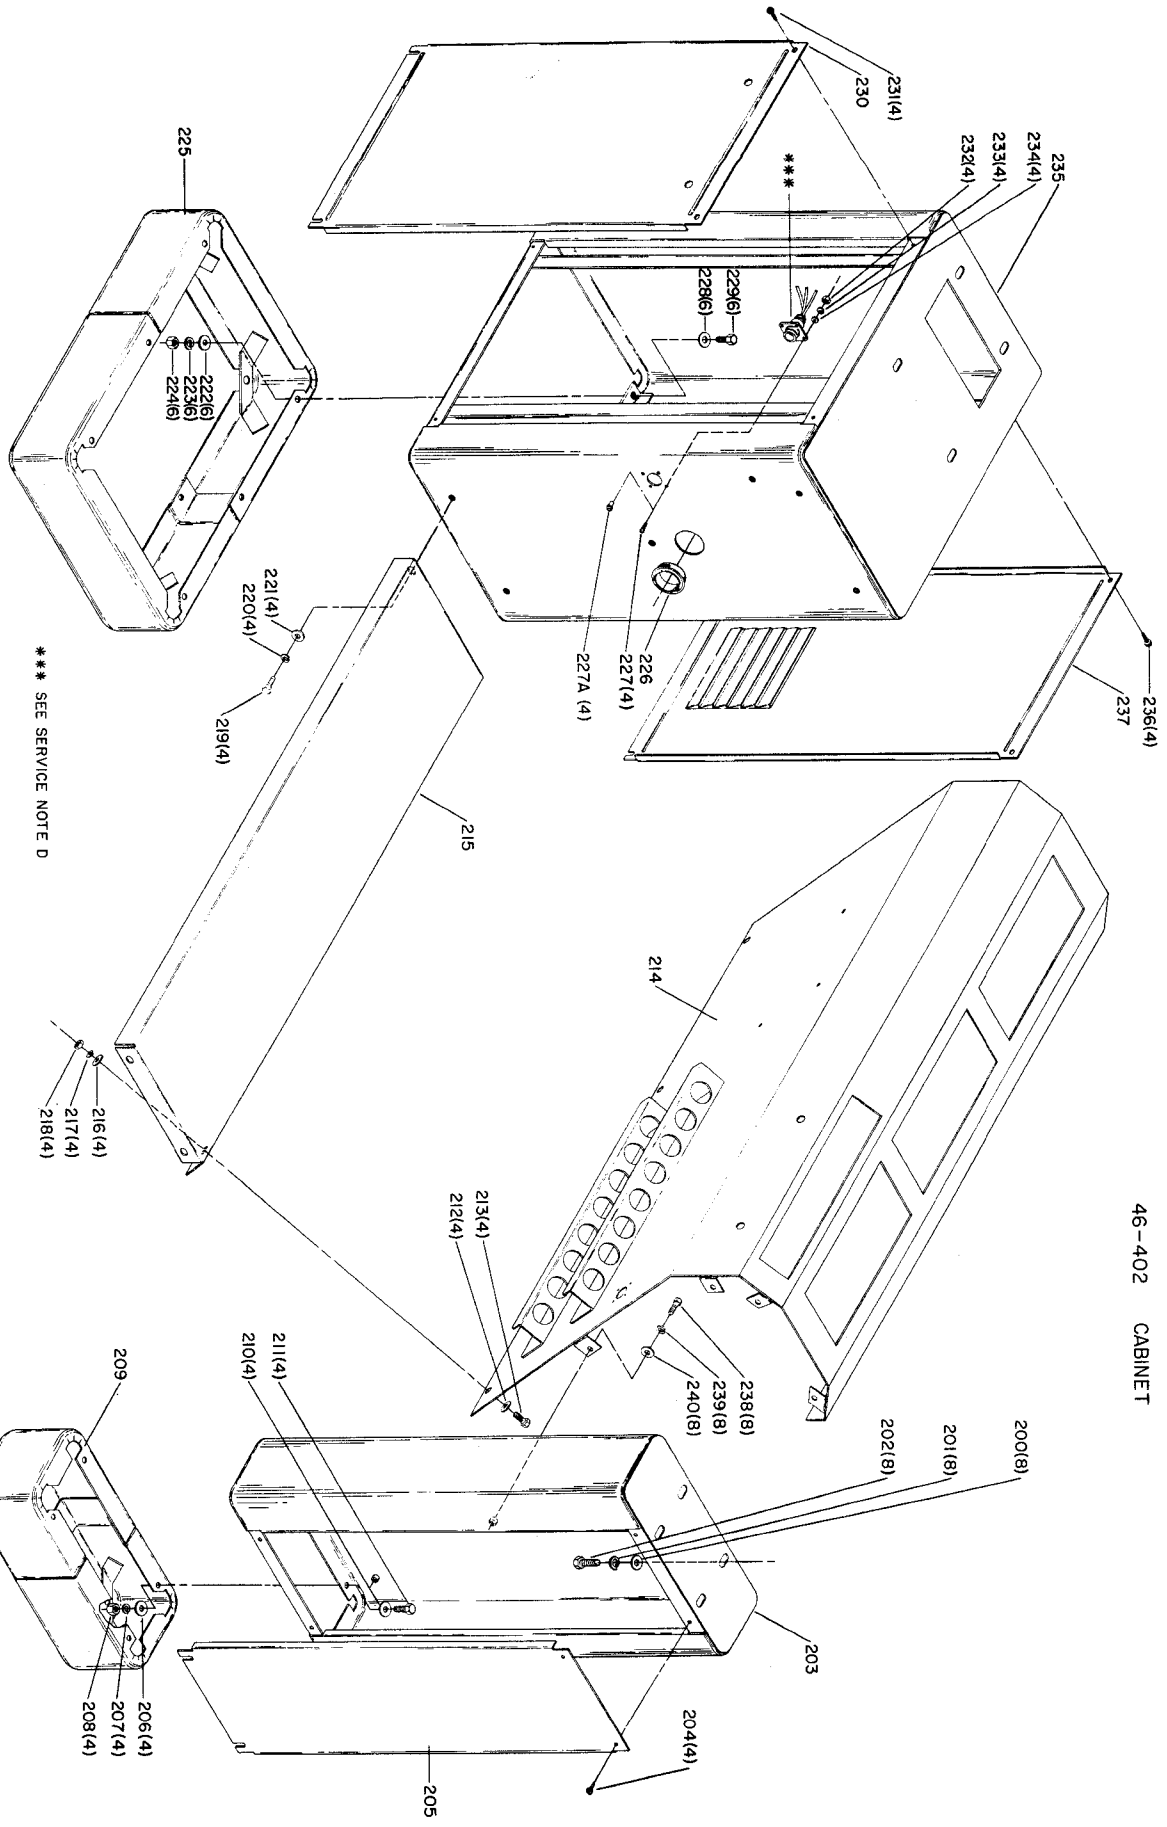

46-402 CABINET (CONT'D.)

*** SEE SERVICE NOTE D

TO MOTOR
TO CONTROLLER
WIRING DIAGRAM

46-402 CABINET

Parts List for 46-400 Type 1

| Item Number | Part Number | Description | Qty Required |
|-------------|--------------|---------------------|--------------|
| 1 | 000000-00 | No Longer Available | 1 |
| 2 | 000000-00 | No Longer Available | 2 |
| 3 | 000000-00 | No Longer Available | 1 |
| 4 | 000000-00 | No Longer Available | 1 |
| 4 | 1330702 | WHEEL ASSY | 1 |
| 5 | 000000-00 | No Longer Available | 1 |
| 5 | 000000-00 | No Longer Available | 1 |
| 6 | 1246104 | CAP SCREW | 3 |
| 7 | 000000-00 | No Longer Available | 1 |
| 8 | 1330262 | BEARING | 2 |
| 9 | 000000-00 | No Longer Available | 1 |
| 10 | 000000-00 | No Longer Available | 1 |
| 11 | 000000-00 | No Longer Available | 1 |
| 12 | 422280790013 | KEY | 1 |
| 13 | 1246132 | SET SCREW | 1 |
| 14 | 1246039 | SET SCREW | 1 |
| 15 | 000000-00 | No Longer Available | 1 |
| 16 | 488829-00 | SCREW | 5 |
| 17 | 000000-00 | No Longer Available | 1 |
| 18 | 000000-00 | No Longer Available | 1 |
| 19 | 000000-00 | No Longer Available | 1 |
| 20 | 000000-00 | No Longer Available | 1 |
| 20 | 000000-00 | No Longer Available | 1 |
| 20 | 1330700 | INDEX PIN | 1 |
| 21 | 1330261 | ROLL PIN | 1 |
| 22 | 000000-00 | No Longer Available | 1 |
| 23 | 422290790015 | WASHER | 1 |