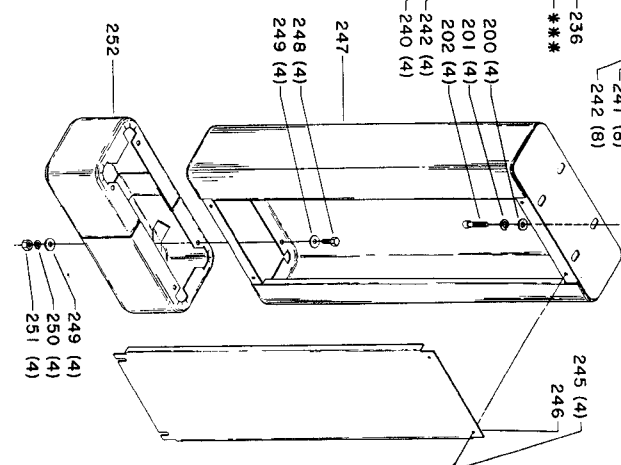

WIRING DIAGRAM

HEADSTOCK CABINET

- 301 (2)
- 302 (2)
- 303 (2)

- 300
- 304
- 305 (2)

- 306
- 307
- 308 (2)

- 309

- 311 (2)
- 310 (2)

- 312
- 313
- 314

- 323
- 324
- 326 (2)
- 325

- 315 (4)
- 316 (4)
- 317 (4)

- ***
- 322
- 319
- 320
- 321

- 318

Parts List for 46-400 Type 2

Item Number	Part Number	Description	Qty Required
1	000000-00	No Longer Available	1
2	000000-00	No Longer Available	2
3	000000-00	No Longer Available	1
4	1330702	WHEEL ASSY	1
5	000000-00	No Longer Available	1
6	1243502	WASHER	3
7	000000-00	No Longer Available	1
8	000000-00	No Longer Available	2
9	000000-00	No Longer Available	1
10	000000-00	No Longer Available	1
11	000000-00	No Longer Available	1
12	422280790013	KEY	1
13	1246132	SET SCREW	1
14	1246039	SET SCREW	1
15	000000-00	No Longer Available	1
16	1246088	MACH SCREW	5
17	000000-00	No Longer Available	1
18	000000-00	No Longer Available	1
19	000000-00	No Longer Available	1
20	1330700	INDEX PIN	1
21	1330261	ROLL PIN	1
22	000000-00	No Longer Available	1
23	422290790015	WASHER	1
24	000000-00	No Longer Available	1
25	000000-00	No Longer Available	1
26	000000-00	No Longer Available	1
27	000000-00	No Longer Available	1