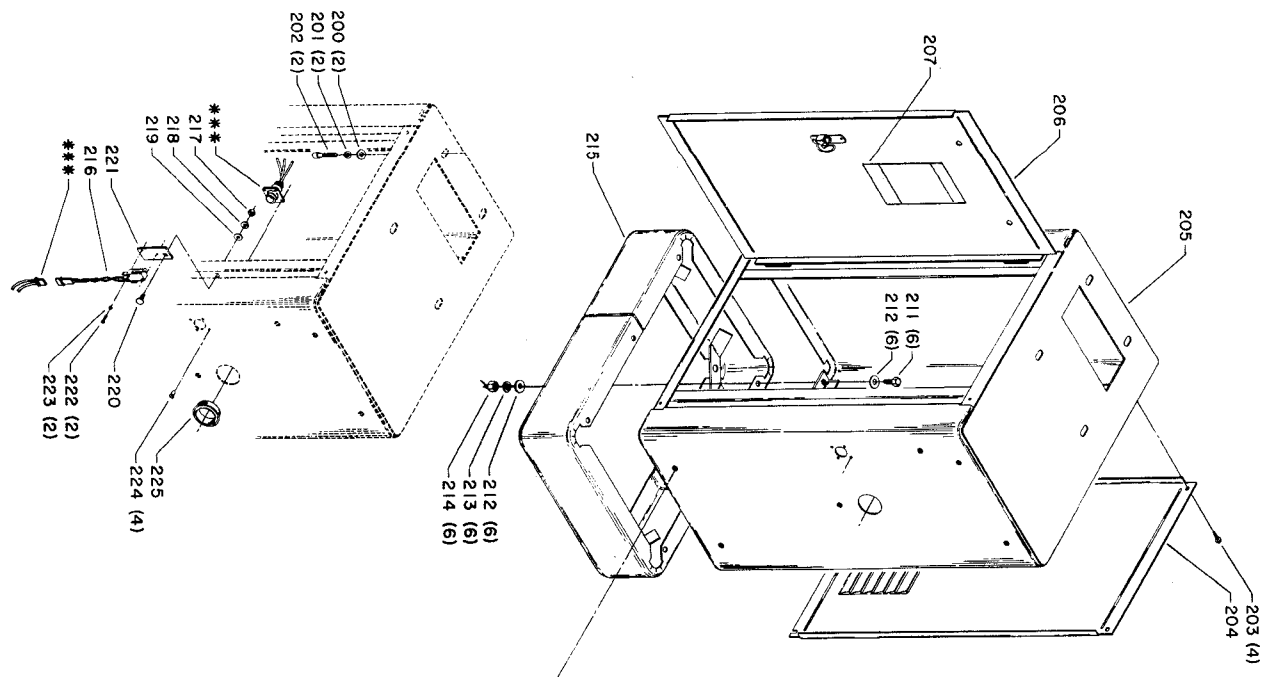

Parts List for 46-400 Type 2

Item Number	Part Number	Description	Qty Required
1	000000-00	No Longer Available	1
2	000000-00	No Longer Available	2
3	000000-00	No Longer Available	1
4	1330702	WHEEL ASSY	1
5	000000-00	No Longer Available	1
6	1243502	WASHER	3
7	000000-00	No Longer Available	1
8	000000-00	No Longer Available	2
9	000000-00	No Longer Available	1
10	000000-00	No Longer Available	1
11	000000-00	No Longer Available	1
12	422280790013	KEY	1
13	1246132	SET SCREW	1
14	1246039	SET SCREW	1
15	000000-00	No Longer Available	1
16	1246088	MACH SCREW	5
17	000000-00	No Longer Available	1
18	000000-00	No Longer Available	1
19	000000-00	No Longer Available	1
20	1330700	INDEX PIN	1
21	1330261	ROLL PIN	1
22	000000-00	No Longer Available	1
23	422290790015	WASHER	1
24	000000-00	No Longer Available	1
25	000000-00	No Longer Available	1
26	000000-00	No Longer Available	1
27	000000-00	No Longer Available	1