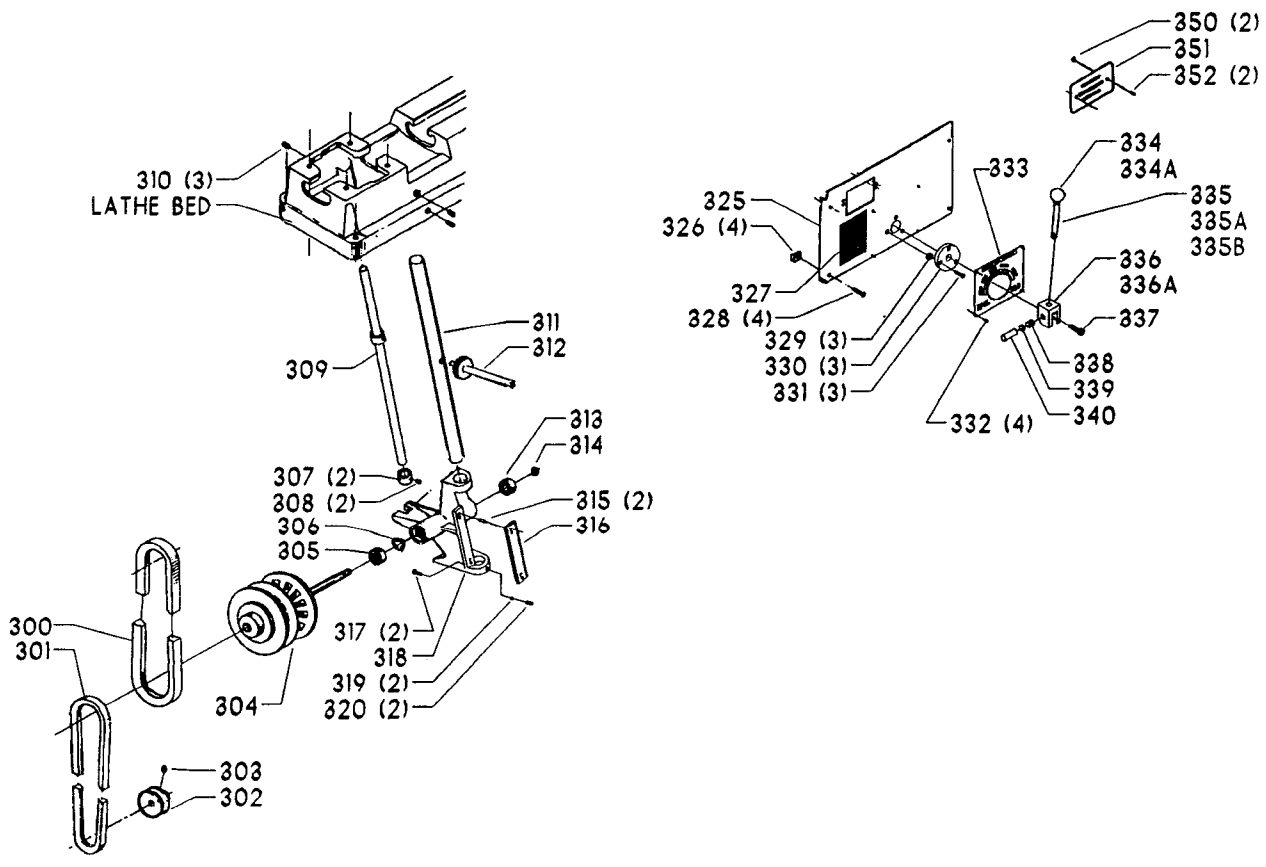

EARLY & INTERMEDIATE MODELS ONLY

Parts List for 46-546 Type 1

Item Number	Part Number	Description	Qty Required
1	905010102706S	ROLL PIN	1
2	000000-00	No Longer Available	1
3	434080670003	LEVER	1
4	902012122409S	STOP NUT	1
5	406031220002	SPRING	1
6	000000-00	No Longer Available	1
7	434031120002	EYE BOLT	1
8	434080720001	CLAMP PLATE	1
9	904010101615	STEEL WASHER	1
10	902012131635	LOCK NUT	1
11	434081080001	CAM ROD	1
13	000000-00	No Longer Available	1
14	911331	TOOL REST	1
20	49-094	V-BLT 81-1/16 IN	1
21	902012015456	SPINDLE NUT - LH	1
22	434020795002	BEARING RETAINER	1
23	901030103318S	SCREW	4
24	920040205360	BEARING	1
25	928060107352	SPRING WASHER	1
26	000000-00	No Longer Available	1
27	901064502250S	DRIVE SCREW	2
28	000000-00	No Longer Available	1
29	926049912314	SPINDLE PULLEY	1
30	51-008	V-BLT 4L 47-1/8 IN	1
30	901041500206	SET SCREW	1
31	000000-00	No Longer Available	1
32	905010106715S	ROLL PIN	2

Parts List for 46-546 Type 1

Item Number	Part Number	Description	Qty Required
33	921010100027	STEEL BALL	1
34	000000-00	No Longer Available	1
35	434023715001S	INDEX PIN	1
36	000000-00	No Longer Available	1
37	920070805334	BEARING	1
38	000000-00	No Longer Available	1
39	901030103318S	SCREW	4
40	902012015462	SPINDLE NUT - RH	1
41	46-936	3 IN RH FACE PLATE	1
42	46-933	SPUR DRIVE CTR	1
43	901041909415	HD SET SCR	1
44	000000-00	No Longer Available	1
45	000000-00	No Longer Available	1
46	901041506227	SET SCREW	1
47	000000-00	No Longer Available	1
48	434020775001	RAM	1
49	000000-00	No Longer Available	1
49	000000-00	No Longer Available	1
49	000000-00	No Longer Available	1
49	000000-00	No Longer Available	1
49	434031125005	ADJUSTING SCREW	1
49	434031125005	ADJUSTING SCREW	1
50	905010102704	ROLL PIN	1
51	904010312903S	STEEL WASHER	1
52	434033425001	ECCENTRIC SHAFT ASSY	1
53	406031120006	SPECIAL SCREW	1
53	406031120003	SPECIAL SCREW	1