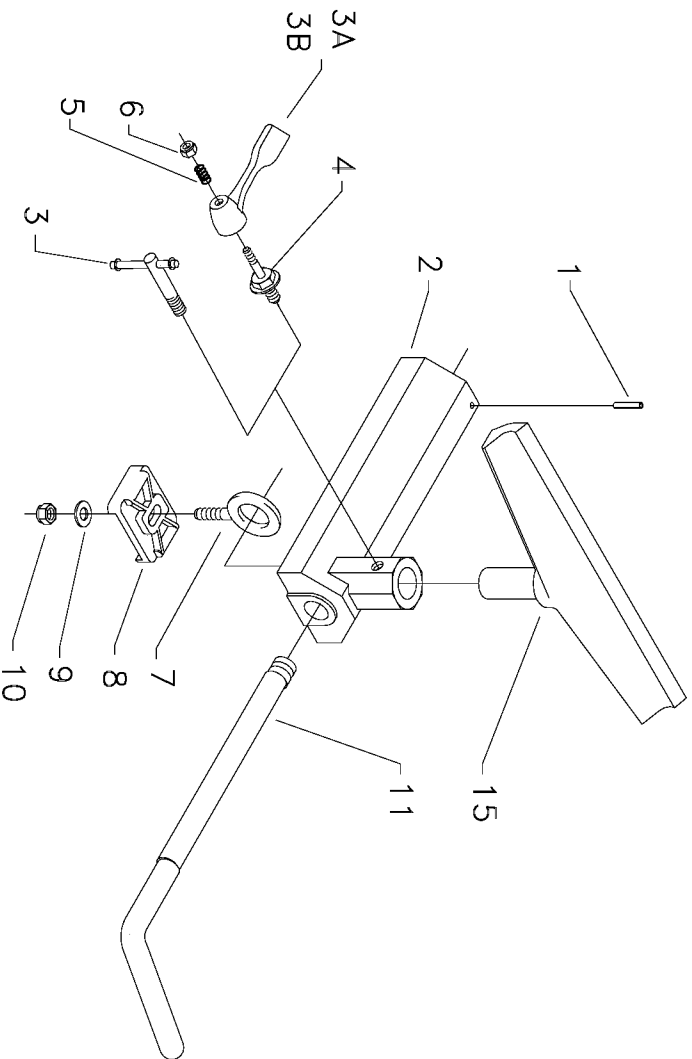

46-707
TOOL REST

A252

PART NO. 434-08-655-0007

DATE: 09-05-02

Parts List for 46-707 Type 1

Item Number	Part Number	Description	Qty Required
1	905010102706S	ROLL PIN	1
2	000000-00	No Longer Available	1
3	434023275004	CLAMP ASSY	1
3	424020330005	RATCHET HANDLE	1
3	434080670003	LEVER	1
4	000000-00	No Longer Available	1
5	406031220002	SPRING	1
6	902012122409S	STOP NUT	1
7	434031120002	EYE BOLT	1
8	434080720001	CLAMP PLATE	1
9	904010101615	STEEL WASHER	1
10	902012131635	LOCK NUT	1
11	434081080001	CAM ROD	1
15	911331	TOOL REST	1