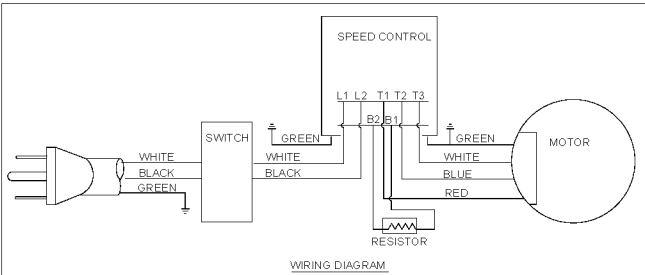

HARDWARE
PACK — 116

WIRING DIAGRAM

Parts List for 46-755X Type 1

Item Number	Part Number	Description	Qty Required
2	000000-00	No Longer Available	1
3	1340945	CENTER POINT	1
3	1340946	DRIVING CENTER	1
4	901791	KNOCKOUT BAR	1
6	911331	TOOL REST	1
7	434100200001	CAP	1
8	434100420004	HEADSTOCK ECCENTRIC	1
9	A03028	HEADSTOCK ECCENTRIC	1
10	000000-00	No Longer Available	1
11	909212	FACE PLATE	1
12	434100850001	SPINDLE	1
13	920040116577S	BALL BEARING	1
14	920040116660S	BALL BEARING	1
15	909214	HAND WHEEL	1
16	434101010001S	WRENCH-1 1/4 SPIN	1
17	000000-00	No Longer Available	1
18	000000-00	No Longer Available	1
19	A03186	DRIVEN PULLEY	1
20	901041500231S	SET SCREW	2
21	A03187	MOTOR PULLEY WITH SE	1
22	A02396	BELT	1
24	A03189	TOOL REST BASE	1
25	434101110002	SCREW	1
26	434101050001	SLEEVE	1
27	A04138	LEVER	1
28	434100190003	CAM SHAFT	1
29	A02994	HXSOSS .31-18X0.50 D	1

Parts List for 46-755X Type 1

Item Number	Part Number	Description	Qty Required
30	928010231644	SPRING	1
31	434100270001	CLAMP	1
32	901030431840	SCREW	1
33	434031120002	EYE BOLT	1
34	902012131838	NUT	1
36	000000-00	No Longer Available	1
39	A03030	COVER	1
41	A03031	COVER	1
42	000000-00	No Longer Available	1
43	A02942	LEG	1
46	434100270002	CLAMP	1
48	434100420001	TAILSTOCK ECCENTRIC	1
49	434104060001	TAIL SHAFT	1
50	434101120004	TAILSTOCK SCREW	1
51	434104000001	HANDWHEEL ASSEMBLY	1
52	902010217801	JAM NUT	1
53	904070105566	FIBRE WASHER	1
55	905010105072	ROLL PIN	1
56	907000002486	OIL HOLE COVER	1
57	A04167	LEVER	1
60	434101110001	U-BOLT 3/8-16	1
61	901030431841	BOLT	1
63	904010101615	STEEL WASHER	1
64	902010401026S	HEX NUT	1
65	434101320002	TAILSTOCK SCALE	1
66	A03190	TAILSTOCK	1
67	A02994	HXS OSS .31-18X0.50 D	1