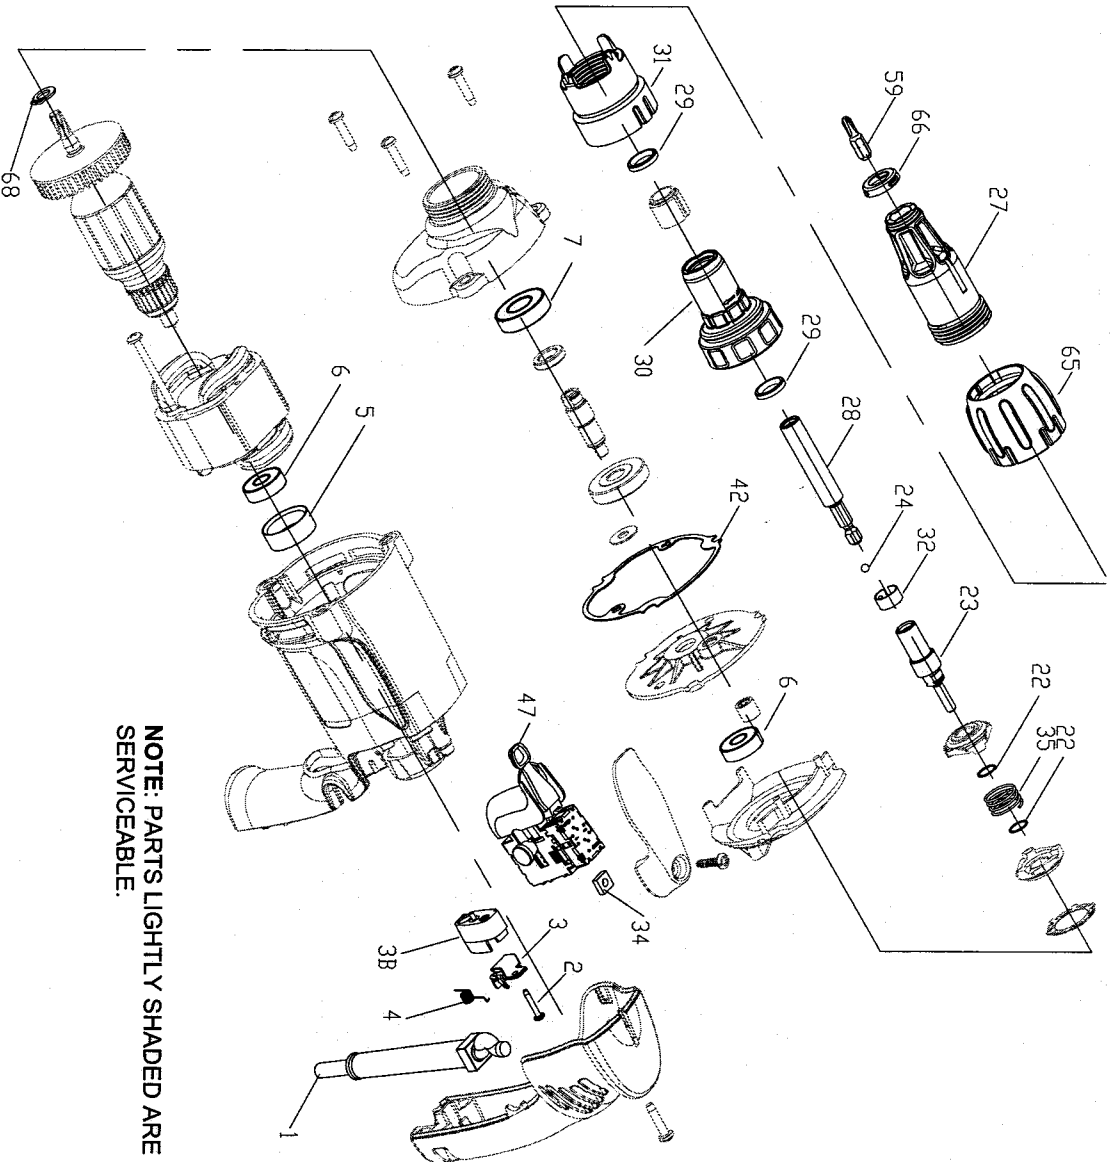

# PORTER-CABLE DRYWALL DRIVER

**WARNING:** Electrical repairs should only be attempted by trained repairmen. Contact the nearest Porter-Cable Service Center or other competent repair center.

## 4610

**NOTE:** PARTS LIGHTLY SHADED ARE NOT SERVICEABLE.

## Parts List for 4610 Type 1

Item Number	Part Number	Description	Qty Required
1	A10193	CORDSET	1
2	879298	SCREW	10
3	884257	BRUSH HLDR/BRUSH ASY	2
3	690740	BRUSH HOLDER BASE	2
4	868775	BRUSH SPRING	2
5	694432	BEARING MOUNT	1
6	855284	BEARING	1
7	330003-64	BALL BEARING	1
22	853644	RING	1
23	903678	SPINDLE-DRIVEN	1
24	844318	BALL	1
27	901282	LOCATOR	1
28	879984	BIT HOLDER	1
29	890472	SEAL	1
30	896126	COLLAR ASSY	1
31	896996	COLLAR	1
32	854346	RETAINER	1
34	848925	NUT	1
35	901594	SPRING	1
42	896998	GASKET	1
47	896114	SWITCH	1
59	000000-00	No Longer Available	1
65	901159	COLLAR	1
66	901289	CAP	1
68	847564	SNAP RING	1