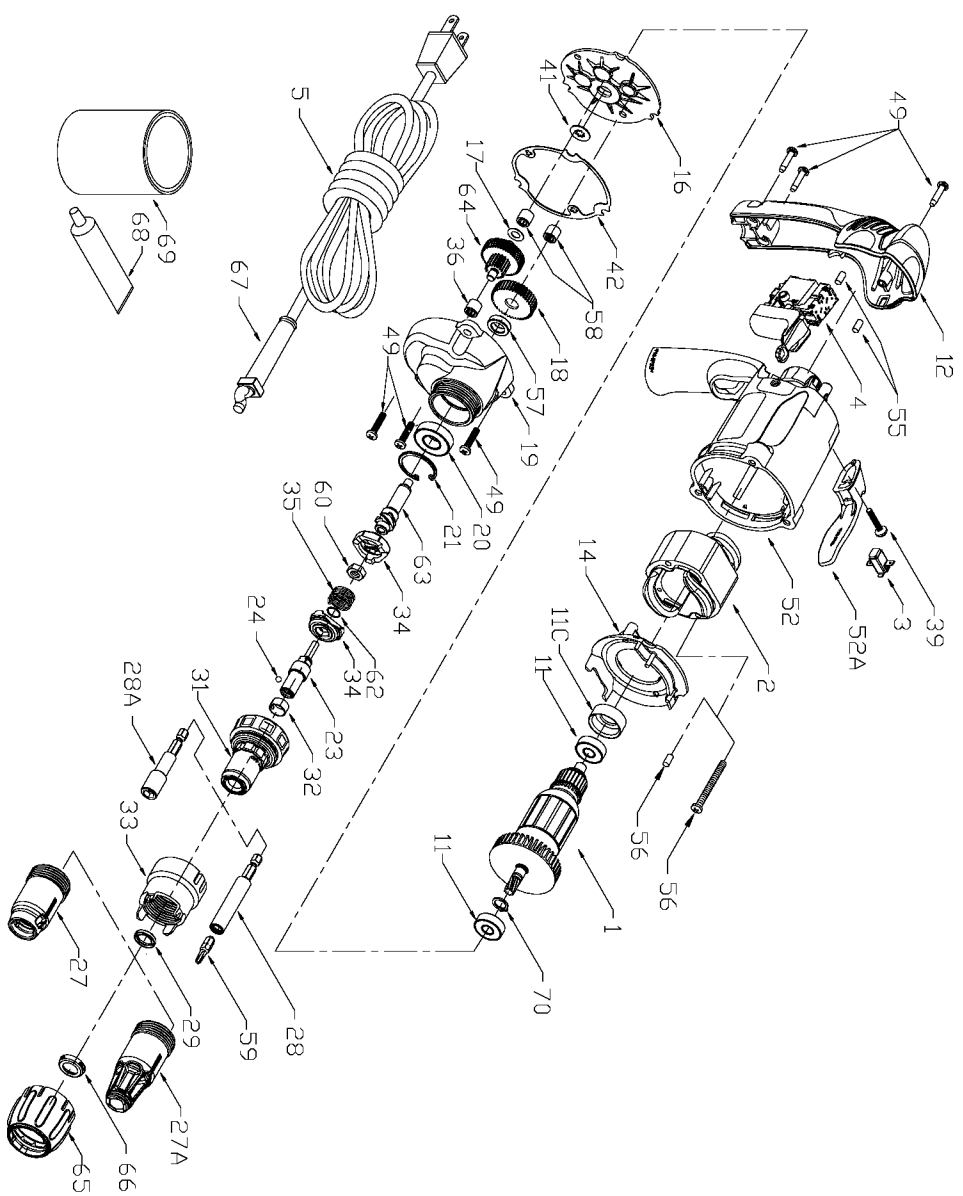

PORTER-CABLE FASTENERS

WARNING: Electrical repairs should only be attempted by trained repairmen. Contact the nearest Porter-Cable Service Center or other competent repair center.

4630
4634
4640

Parts List for 4630 Type 1

Item Number	Part Number	Description	Qty Required
1	905926	SS/A-ARMATURE	1
2	905928	SS/A-FIELD	1
3	908474	BRUSH HOLDER ASSY	2
4	896114	SWITCH	1
5	A10193	CORDSET	1
11	855284	BEARING	1
11	694432	BEARING MOUNT	1
12	000000-00	No Longer Available	1
14	000000-00	No Longer Available	1
16	000000-00	No Longer Available	1
18	905940	SS/A-GEAR & SPINDLE	1
19	905932	SS/A-GEAR HSG	1
20	906152	BEARING	1
21	859382	RING	1
23	903678	SPINDLE-DRIVEN	1
24	844318	BALL	1
27	901282	LOCATOR	1
28	879984	BIT HOLDER	1
29	890472	SEAL	1
31	896126	COLLAR ASSY	1
32	854346	RETAINER	1
33	000000-00	No Longer Available	1
33	896996	COLLAR	1
34	905931	SS/A-CLUTCHES	1
35	901594	SPRING	1
39	872520	SCREW	10
41	000000-00	No Longer Available	1

Parts List for 4630 Type 1

Item Number	Part Number	Description	Qty Required
42	896998	GASKET	1
49	900826	SCREW	10
52	907252	MOTOR HOUSING	1
52	896117	BELT CLIP	1
55	899595	PLUG	1
56	899595	PLUG	1
56	699567	SCREW	10
57	901597	SPACER	1
58	000000-00	No Longer Available	1
59	000000-00	No Longer Available	1
60	901593	NUT	1
62	853644	RING	1
63	901592	SPINDLE	1
65	901159	COLLAR	1
66	901289	CAP	1
67	810716	RELIEVER	1
68	878499	TUBE GREASE	1
69	879751	LUBRICANT 4 LBS	1
70	847564	SNAP RING	1