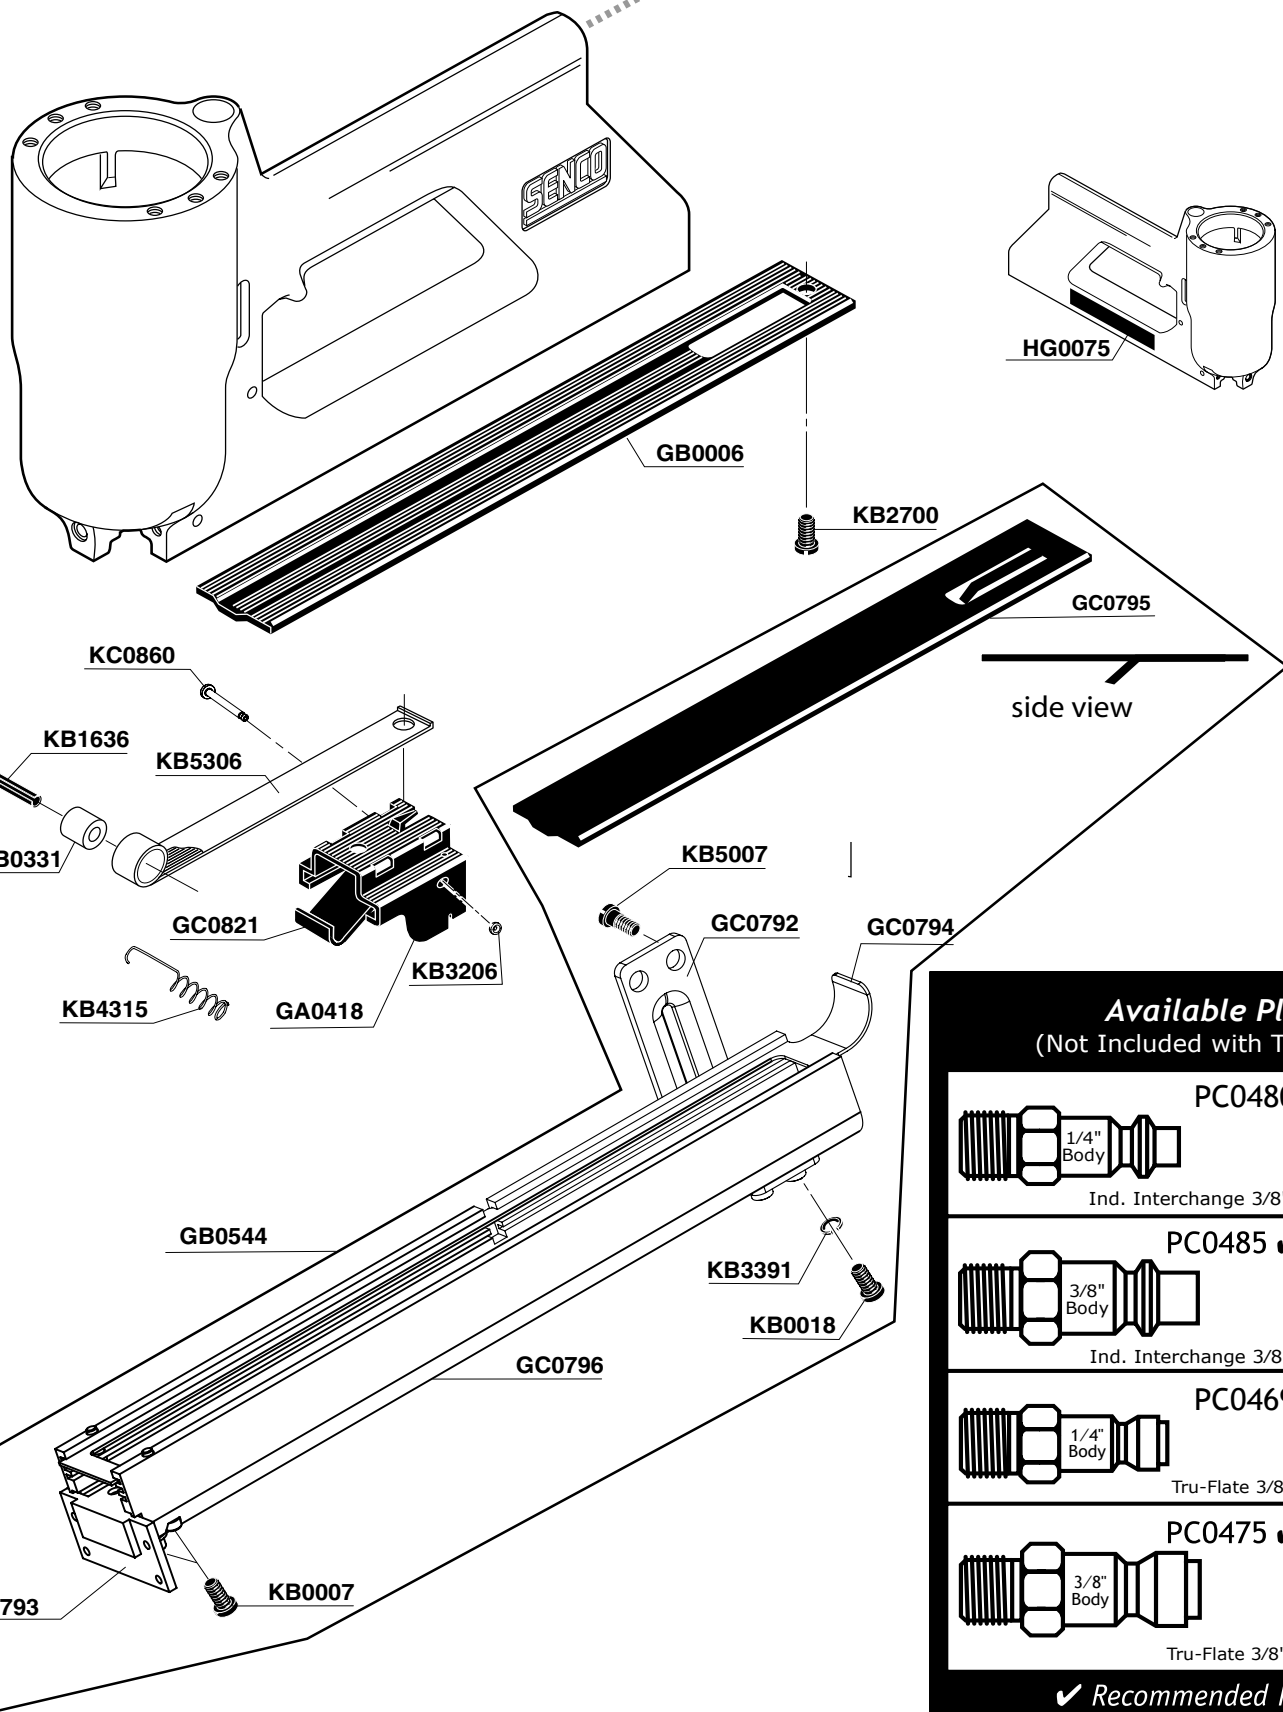

Model
470001N

- * Does Not Include O-rings
- * No incluye sellos de gomas
- * Ohne Dichtringe
- * Joints exclus

Available Plugs (Not Included with Tool)

- 

PC0480
1/4" Body
Ind. Interchange 3/8" NPT
- 

PC0485 ✓
3/8" Body
Ind. Interchange 3/8" NPT
- 