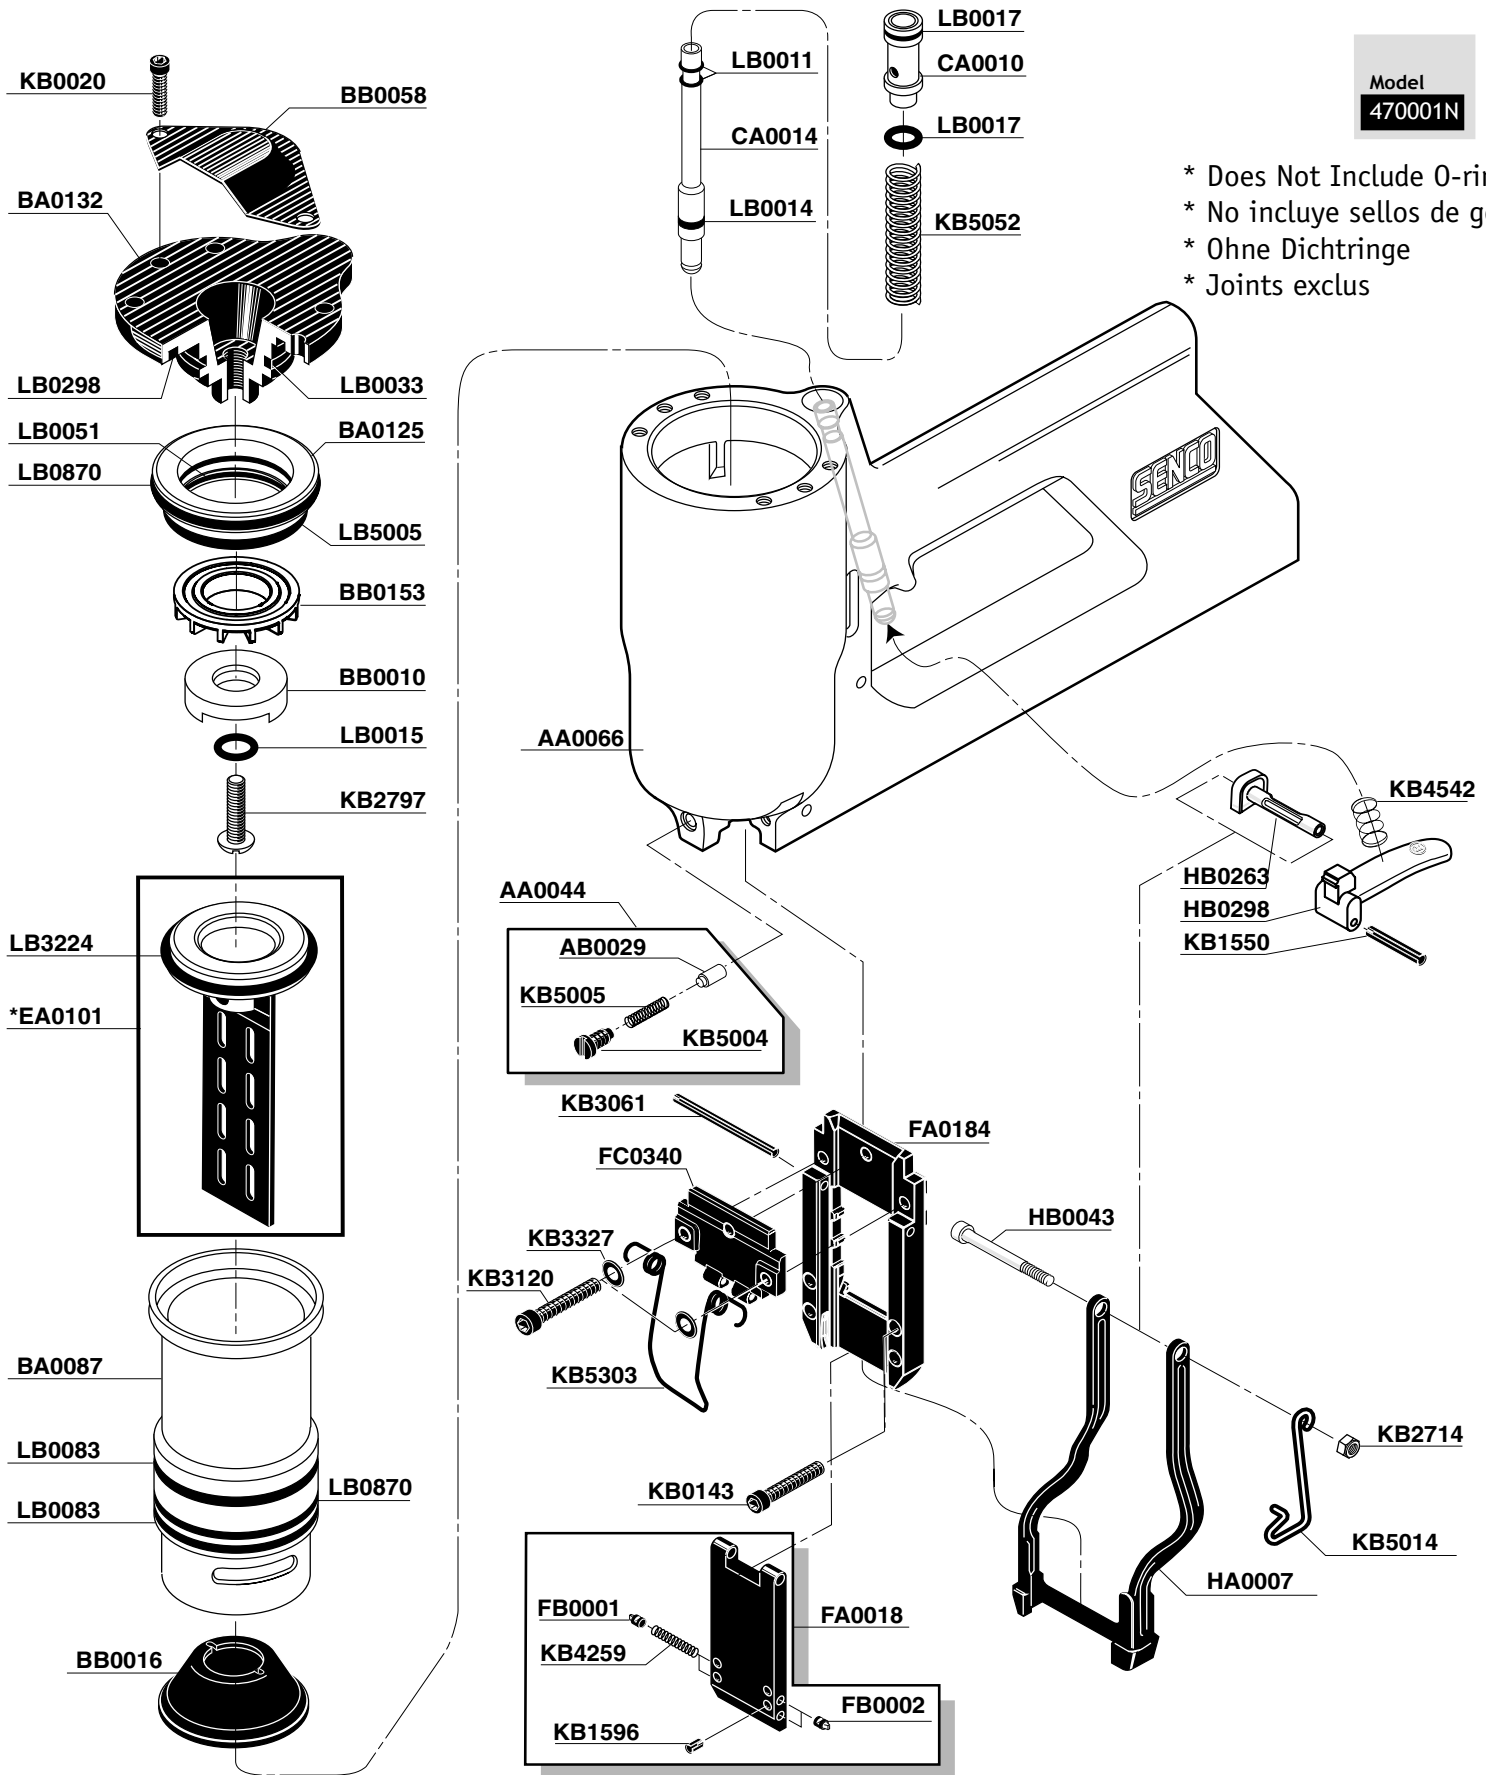

Model
470001N

- * Does Not Include O-rings
- * No incluye sellos de gomas
- * Ohne Dichtringe
- * Joints exclus

Available Plugs (Not Included with Tool)

- 

PC0480
1/4" Body
Ind. Interchange 3/8" NPT
- 

PC0485 ✓
3/8" Body
Ind. Interchange 3/8" NPT
- 