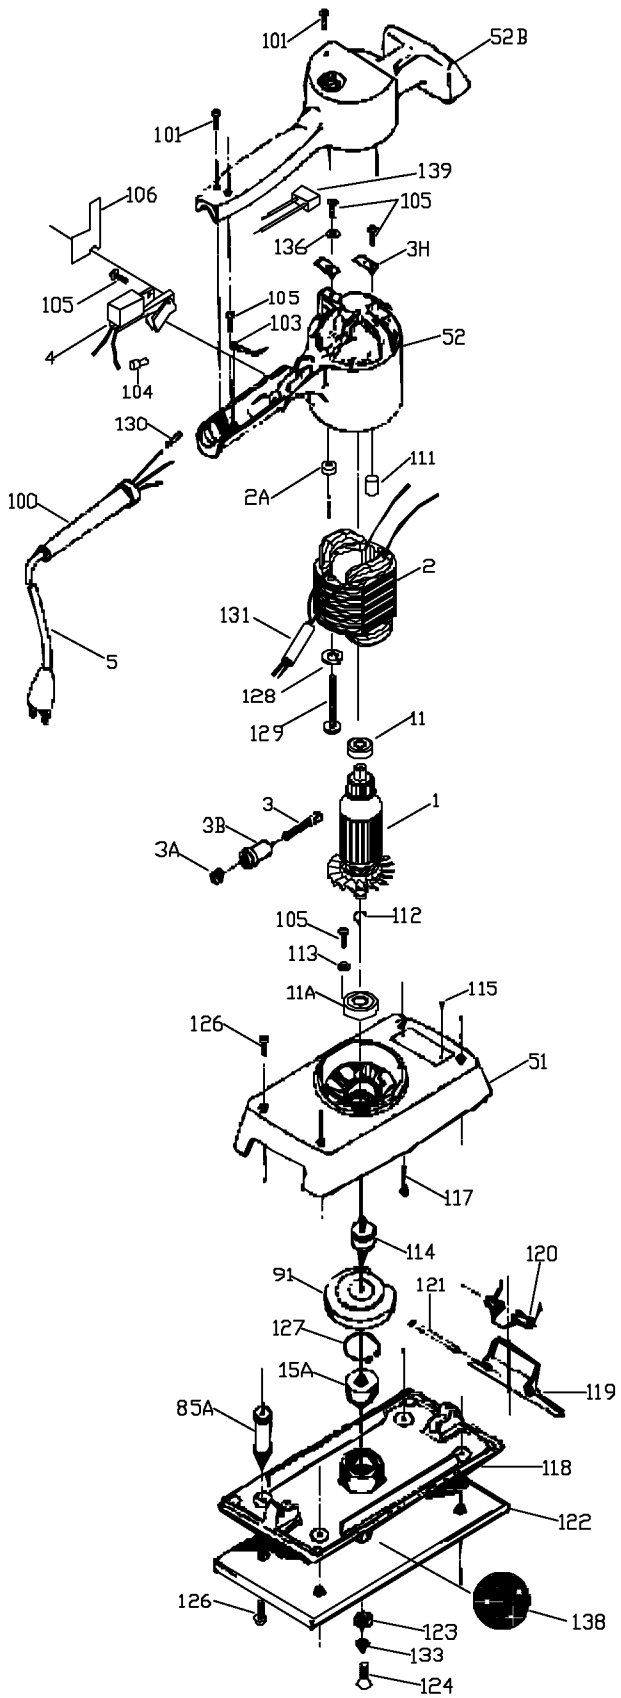

PORTER-CABLE FINISHING SANDER

attempted by trained repairmen. Contact the nearest Porter-Cable Service Center or other competent repair center

505H
8505

Parts List for 505 Type 1

Item Number	Part Number	Description	Qty Required
1	873129	ARMATURE	1
1	693920	ARMATURE	1
2	873130	FIELD	1
2	693921	FIELD	1
3	N031653	BRUSH	2
3	904094	BRUSH	2
3	823727	CAP	1
3	844089	BRUSH HOLDER	2
3	801271	CLIP	1
4	802441	SWITCH	1
5	879182	CORD	1
5	879758	CORD-EURO	1
11	855284	BEARING	3
11	681552SV	BALL BEARING	3
15	330003-13	BEARING,BALL	3
51	685981	BASE	1
52	693914	MOTOR HOUSING	1
52	693914	MOTOR HOUSING	1
52	683202	CAP	1
52	685979	MOTOR HOUSING CAP	1
85	912595	POST	1
91	874574	COUNTERWEIGHT	1
100	838270	SLEEVE	1
101	878813	SCREW	10
103	849314	TERM	1
104	682063	CONNECTOR VS	1
105	882187	SCREW	10

Parts List for 505 Type 1

Item Number	Part Number	Description	Qty Required
106	844684	GUARD	1
111	842597	PLUG	1
112	853455	RING	10
113	800471	WASHER	10
114	844414	COUPLING	1
115	801374	SCREW	10
117	844644	SCREW	10
118	846457SV	PAD	1
119	844094	CLAMP	1
120	844095	SPRING	10
121	691862	PIN	1
122	13598	STIK-IT PAD 505	1
122	895035	PAD ASSEMBLY	1
122	846456	FELT PAD	1
123	681898	WASHER	10
124	845974	SCREW	10
126	684881	SCREW	10
126	681637	SCREW	10
127	802426	RING	10
129	681260	SCREW & WASHER	10
129	853480	SCREW	10
130	802303	CONNECTOR	1
131	879363	SLEEVING	1
133	841851	WASHER	10
136	802995	WASHER	10
138	000000-00	No Longer Available	1
139	000000-00	No Longer Available	1

Parts List for 505 Type 1

Item Number	Part Number	Description	Qty Required
141	855628	LEAD	1