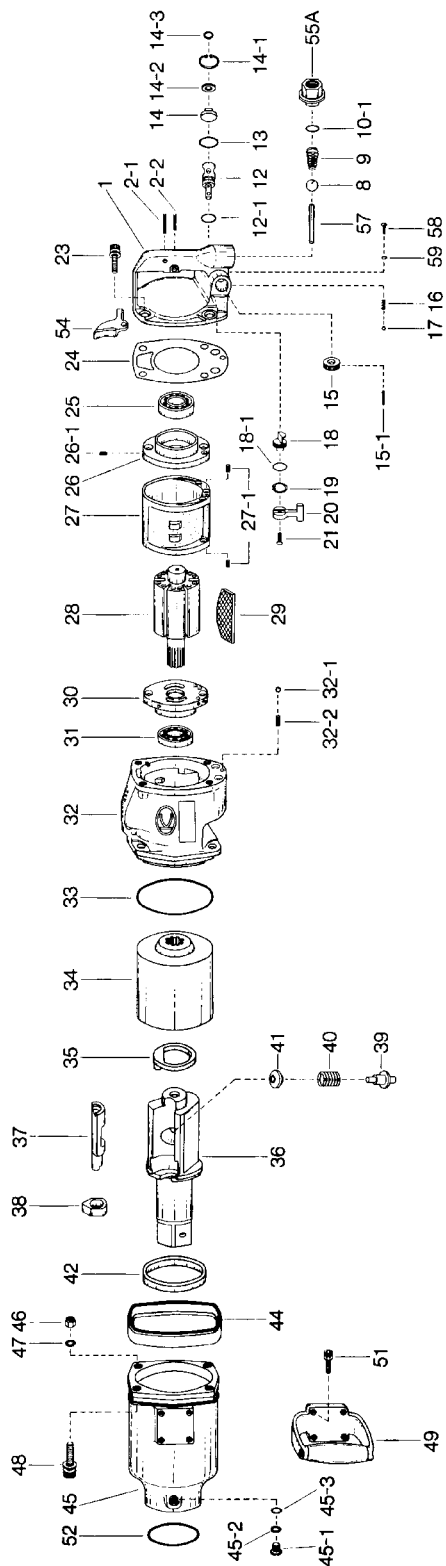

JET-5000 Impact Wrench

Stock No. M-505955

Revised 7/95

Parts List For The JET-5000 1-1/2" Square Drive Impact Wrench

Index No.	Part No.	Description	Qty.	Index No.	Part No.	Description	Qty.
1	0550180BNS	Handle Assembly CP	1	29	0550022	Rotor Blade	6
2-1	Z0614X28	Pin	1	30	0550023	Front End Plate	1
2-2	Z0614X22	Pin	1	31	BB-6206Z	Ball Bearing	1
5	Z0665X12A	Bolt	4	32	0550181BJ	Motor Case CP	1
8	Z0115/8D	Throttle Valve	1	32-1	Z0106D	Steel Ball (6mm)	1
9	0132190	Throttle Valve Spring	1	32-2	0132991	Knock Spring	1
10-1	Z040P28J	O-Ring	1	33	Z041S110	O-Ring	1
11	0132150	Plug	1	34	0550026	Hammer wheel	1
12	0442313	Regulator Valve	1	35	0550050	Retainer	1
12-1	Z040P14	O-Ring	1	36	0550030A	Anvil	1
13	Z041S25	O-Ring	1	37	0550028	Anvil Piece	1
14	0442350	Regulating Cap	1	38	0550027	Cam	1
14-1	Z03125	Retainer	1	39	0550051A	Plunger A	1
14-2	04423501	Regulating Cap Lock	1	40	0550053	Spring	1
14-3	Z03210	Retainer	1	41	0550052	Plunger	1
15	0442314	Regulating Valve Knob	1	42	0550029	Bushing	1
15-1	Z0503X22	Spring Pin	1	44	0142071	Rubber Protector	1
16	Z0104D	Steel Ball (4mm)	1	45	0550182	Impact Housing CP	1
17	0114193	Knock Spring	1	45-1	0132152	Grease Screw	1
18	0142015B	Reversing Valve	1	45-2	Z0996	Toothed Lock Washer	1
18-1	Z041S18	O-Ring	1	45-3	Z040P6	O-Ring	1
19	Z03121	Retainer	1	46	Z0918	Lock Nut	4
20	0132915	Reverse Lever	1	47	Z0918	Washer	8
21	Z0674X12	Screw	1	48	Z0668X45A	Bolt	4
23	Z0688X22A	Bolt	4	49	0442387	Dead Handle CP	1
24	0142006B	Housing Bracket	1	51	Z0666X16A	Bolt	4
25	BB-6205	Ball Bearing	1	52	Z040P50	O-Ring	1
26	0132124	Rear End Plate	1	54	0345417	Throttle Lever	1
26-1	Z0565X10	Pin	1	55A	0132919NIS	Inlet Bushing	1
27	0140509	Cylinder	1	57	0550113BT	Throttle Lever Pin	1
27-1	Z0565X10	Pin	2	58	Z0846X10	Screw	1
28	0550021	Rotor	1	59	Z040P6	O-Ring	1