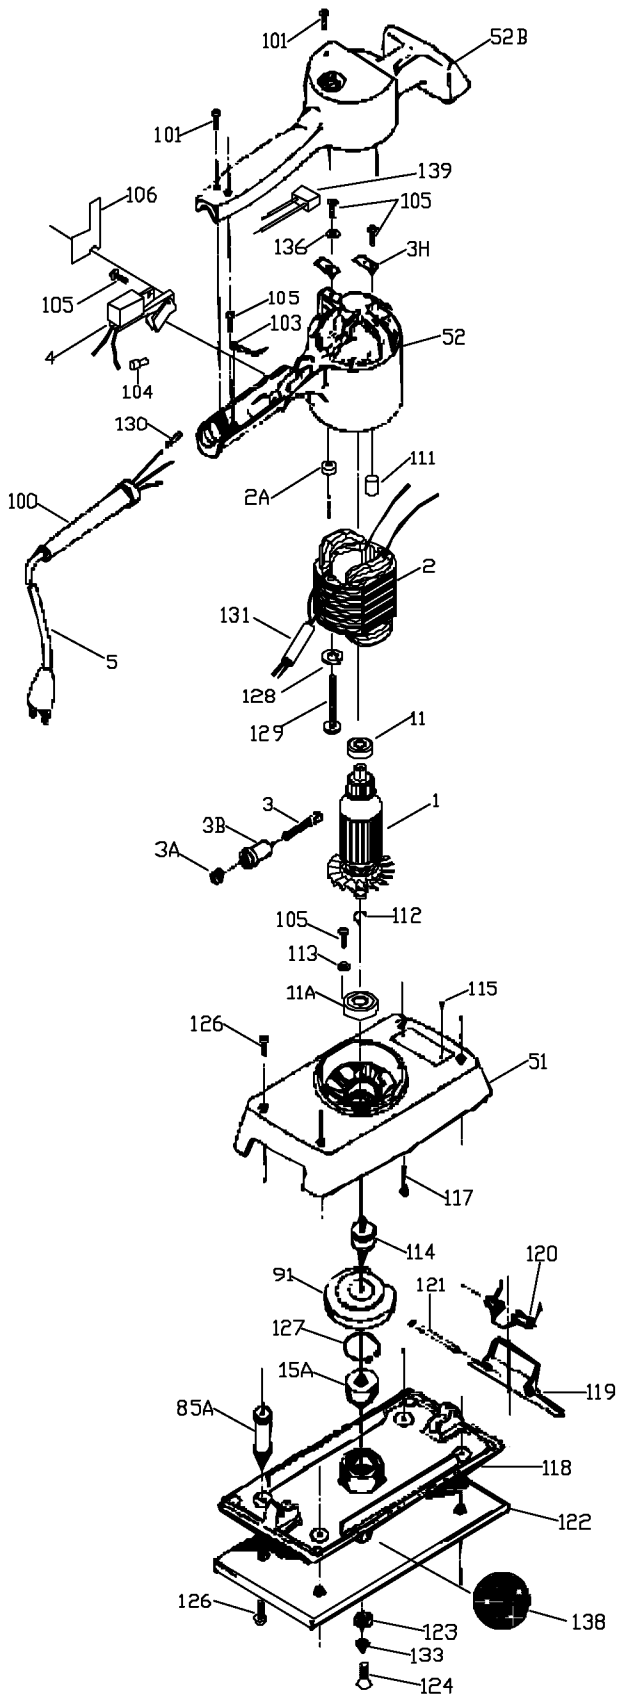

PORTER-CABLE FINISHING SANDER

attempted by trained repairmen. Contact the nearest Porter-Cable Service Center or other competent repair center

505H
8505

Parts List for 505H Type 1

Item Number	Part Number	Description	Qty Required
1	873129	ARMATURE	1
1	693920	ARMATURE	1
2	873130	FIELD	1
2	693921	FIELD	1
3	N031653	BRUSH	2
3	904094	BRUSH	2
3	823727	CAP	1
3	844089	BRUSH HOLDER	2
3	801271	CLIP	1
4	802441	SWITCH	1
5	879182	CORD	1
5	879758	CORD-EURO	1
11	855284	BEARING	3
11	681552SV	BALL BEARING	3
15	330003-13	BEARING,BALL	3
51	685981	BASE	1
52	693914	MOTOR HOUSING	1
52	683202	CAP	1
85	912595	POST	1
91	874574	COUNTERWEIGHT	1
100	838270	SLEEVE	1
101	878813	SCREW	10
103	849314	TERM	1
104	682063	CONNECTOR VS	1
105	882187	SCREW	10
106	844684	GUARD	1
111	842597	PLUG	1

Parts List for 505H Type 1

Item Number	Part Number	Description	Qty Required
112	853455	RING	10
113	800471	WASHER	10
114	844414	COUPLING	1
115	801374	SCREW	10
117	844644	SCREW	10
118	846457SV	PAD	1
119	844094	CLAMP	1
120	844095	SPRING	10
121	691862	PIN	1
122	13598	STIK-IT PAD 505	1
122	895035	PAD ASSEMBLY	1
122	846456	FELT PAD	1
123	681898	WASHER	10
124	845974	SCREW	10
126	684881	SCREW	10
126	681637	SCREW	10
127	802426	RING	10
129	681260	SCREW & WASHER	10
129	853480	SCREW	10
130	802303	CONNECTOR	1
131	879363	SLEEVING	1
133	841851	WASHER	10
136	802995	WASHER	10
138	000000-00	No Longer Available	1
139	000000-00	No Longer Available	1
141	855628	LEAD	1