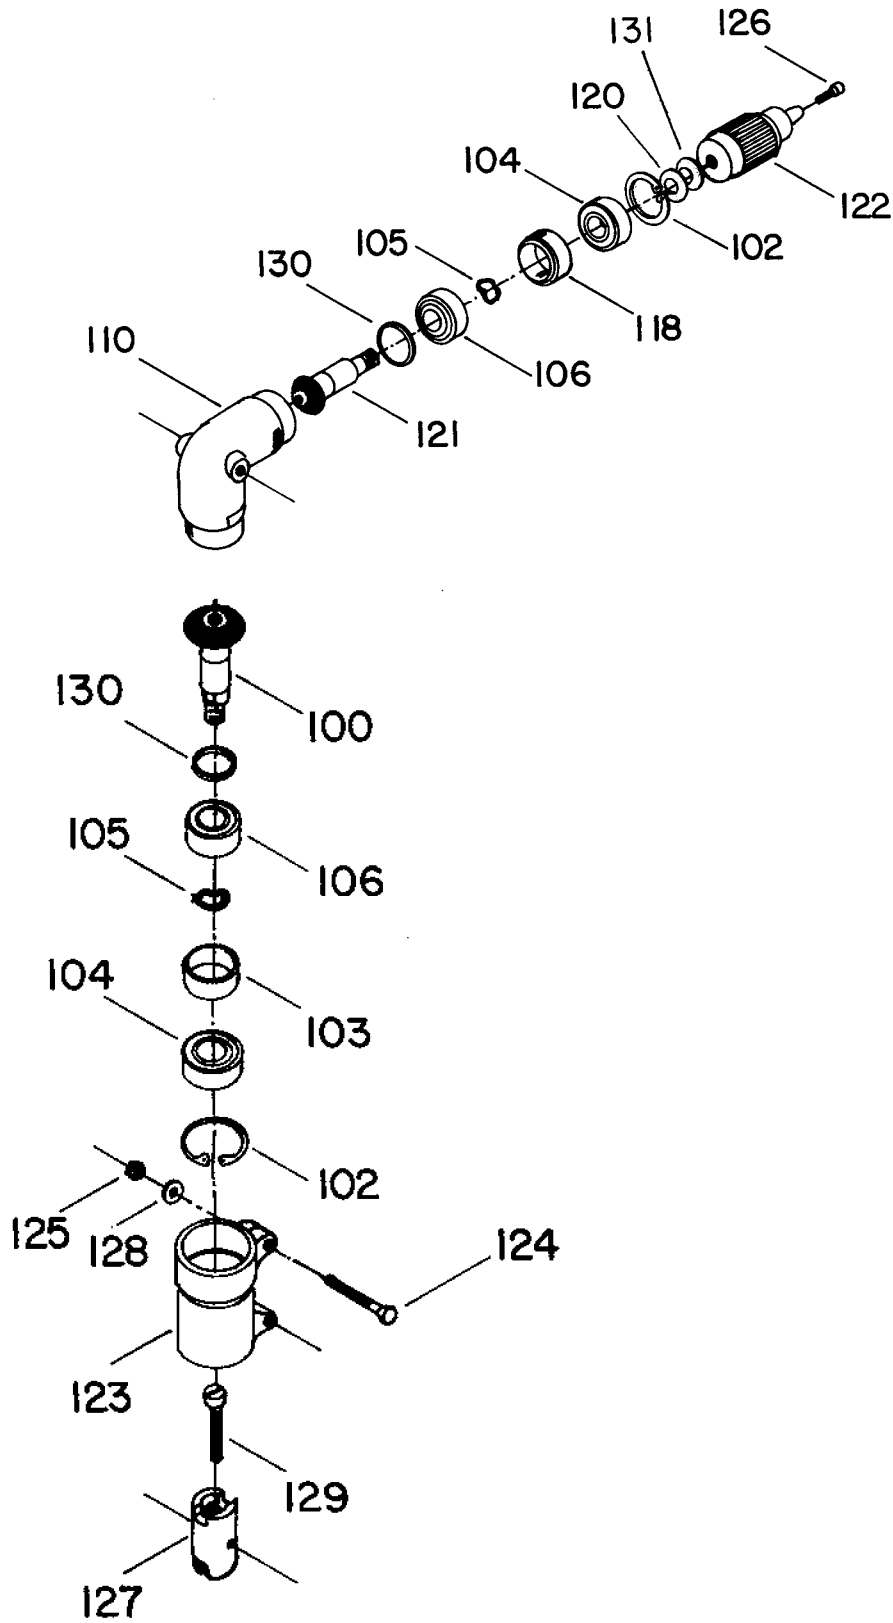

RIGHT ANGLE DRIVE

Parts List for 5079 Type 2

Item Number	Part Number	Description	Qty Required
100	000000-00	No Longer Available	1
102	861737	RING	10
103	000000-00	No Longer Available	1
104	803831SV	BEARING	3
105	861738	RING	10
106	862159	BEARING	3
110	697522	BODY	1
118	000000-00	No Longer Available	1
120	892251	SPACER	10
121	878241	HIGH SPEED SHAFT KIT	1
122	865344	CHUCK	1
123	848661	SLEEVE	1
124	861849	SCREW	10
125	862155	NUT	10
126	885157	SCREW	1
127	000000-00	No Longer Available	1
127	862215	COUPLING	1
128	823374	WASHER	10
129	865821	SCREW	10
130	862601	WASHER	10
132	875134	CHUCK KEY	1
134	873580	PIN WRENCH (5079)	1
800	801945	TUBE GREASE	1
800	801946	LUBE	1