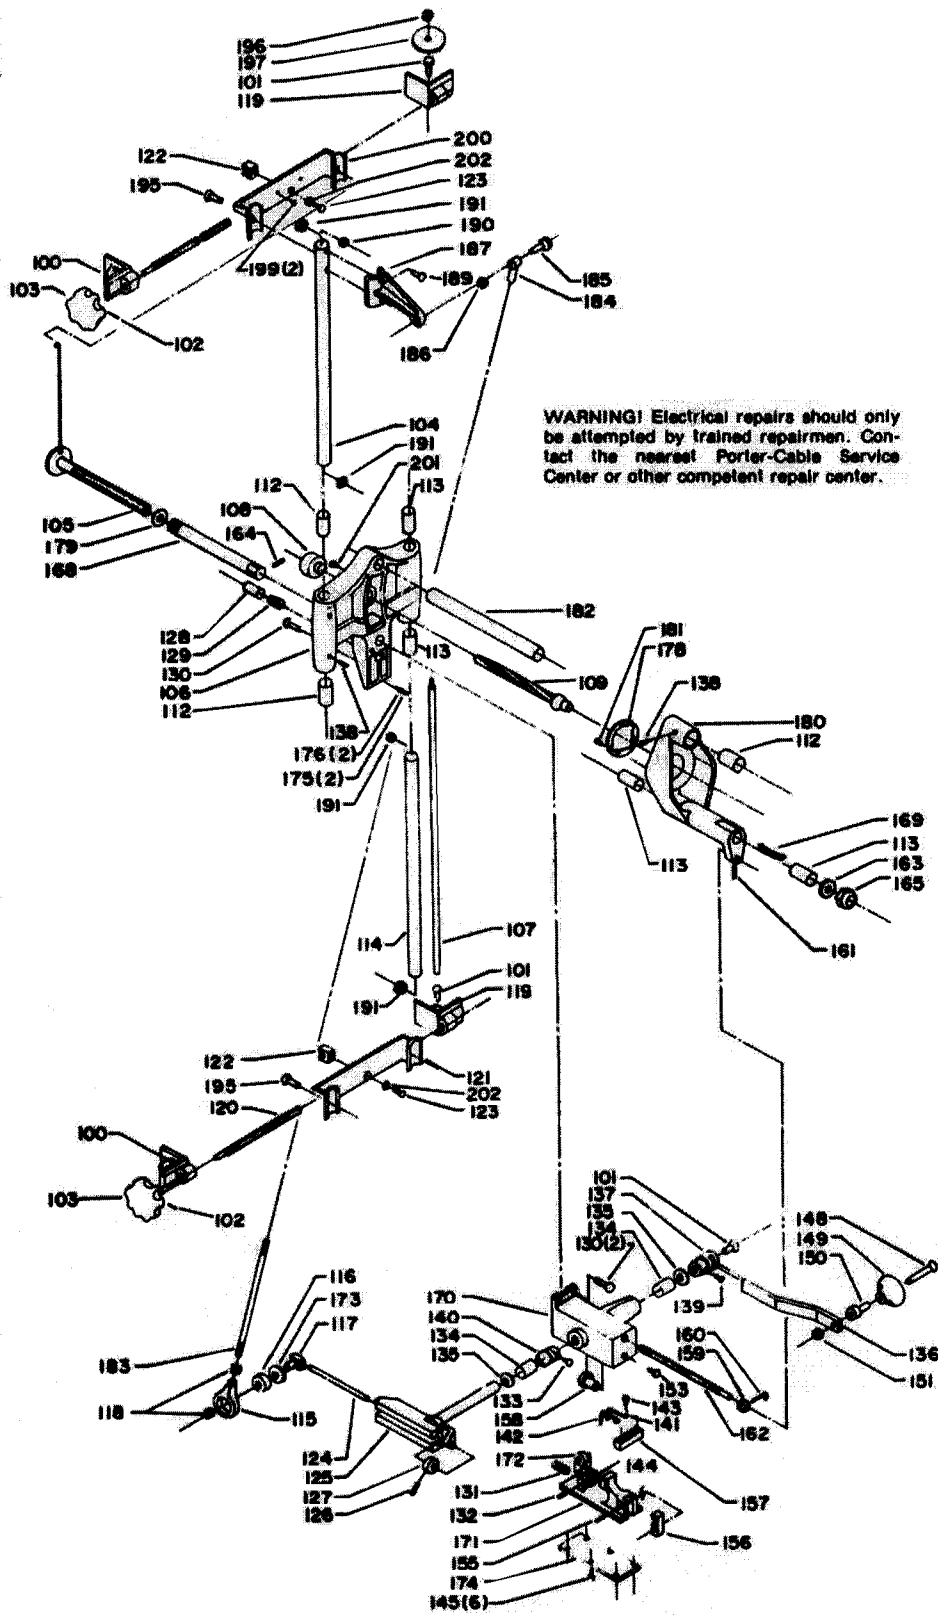

PORTER-CABLE LOCK MORTISER

513
519
Types 1, 2, 3

WARNING! Electrical repairs should only be attempted by trained repairmen. Contact the nearest Porter-Cable Service Center or other competent repair center.

Parts List for 513 Type 3

Item Number	Part Number	Description	Qty Required
100	000000-00	No Longer Available	1
101	697236	BOLT	10
102	000000-00	No Longer Available	10
107	000000-00	No Longer Available	1
108	890031	BEARING	1
109	695474	CUTTER SHAFT ASSY	3
109	696696	SCREW	10
117	000000-00	No Longer Available	10
123	000000-00	No Longer Available	10
124	882259	KNOB/SHAFT KIT	10
128	000000-00	No Longer Available	1
140	695462	CAM	1
143	873982	SCREW	10
155	000000-00	No Longer Available	10
158	000000-00	No Longer Available	10
159	695471	COLLAR & O-RING	1
160	695456	SCREW	10
181	876384	SCREW	10
184	000000-00	No Longer Available	1
200	000000-00	No Longer Available	1
201	873982	SCREW	10