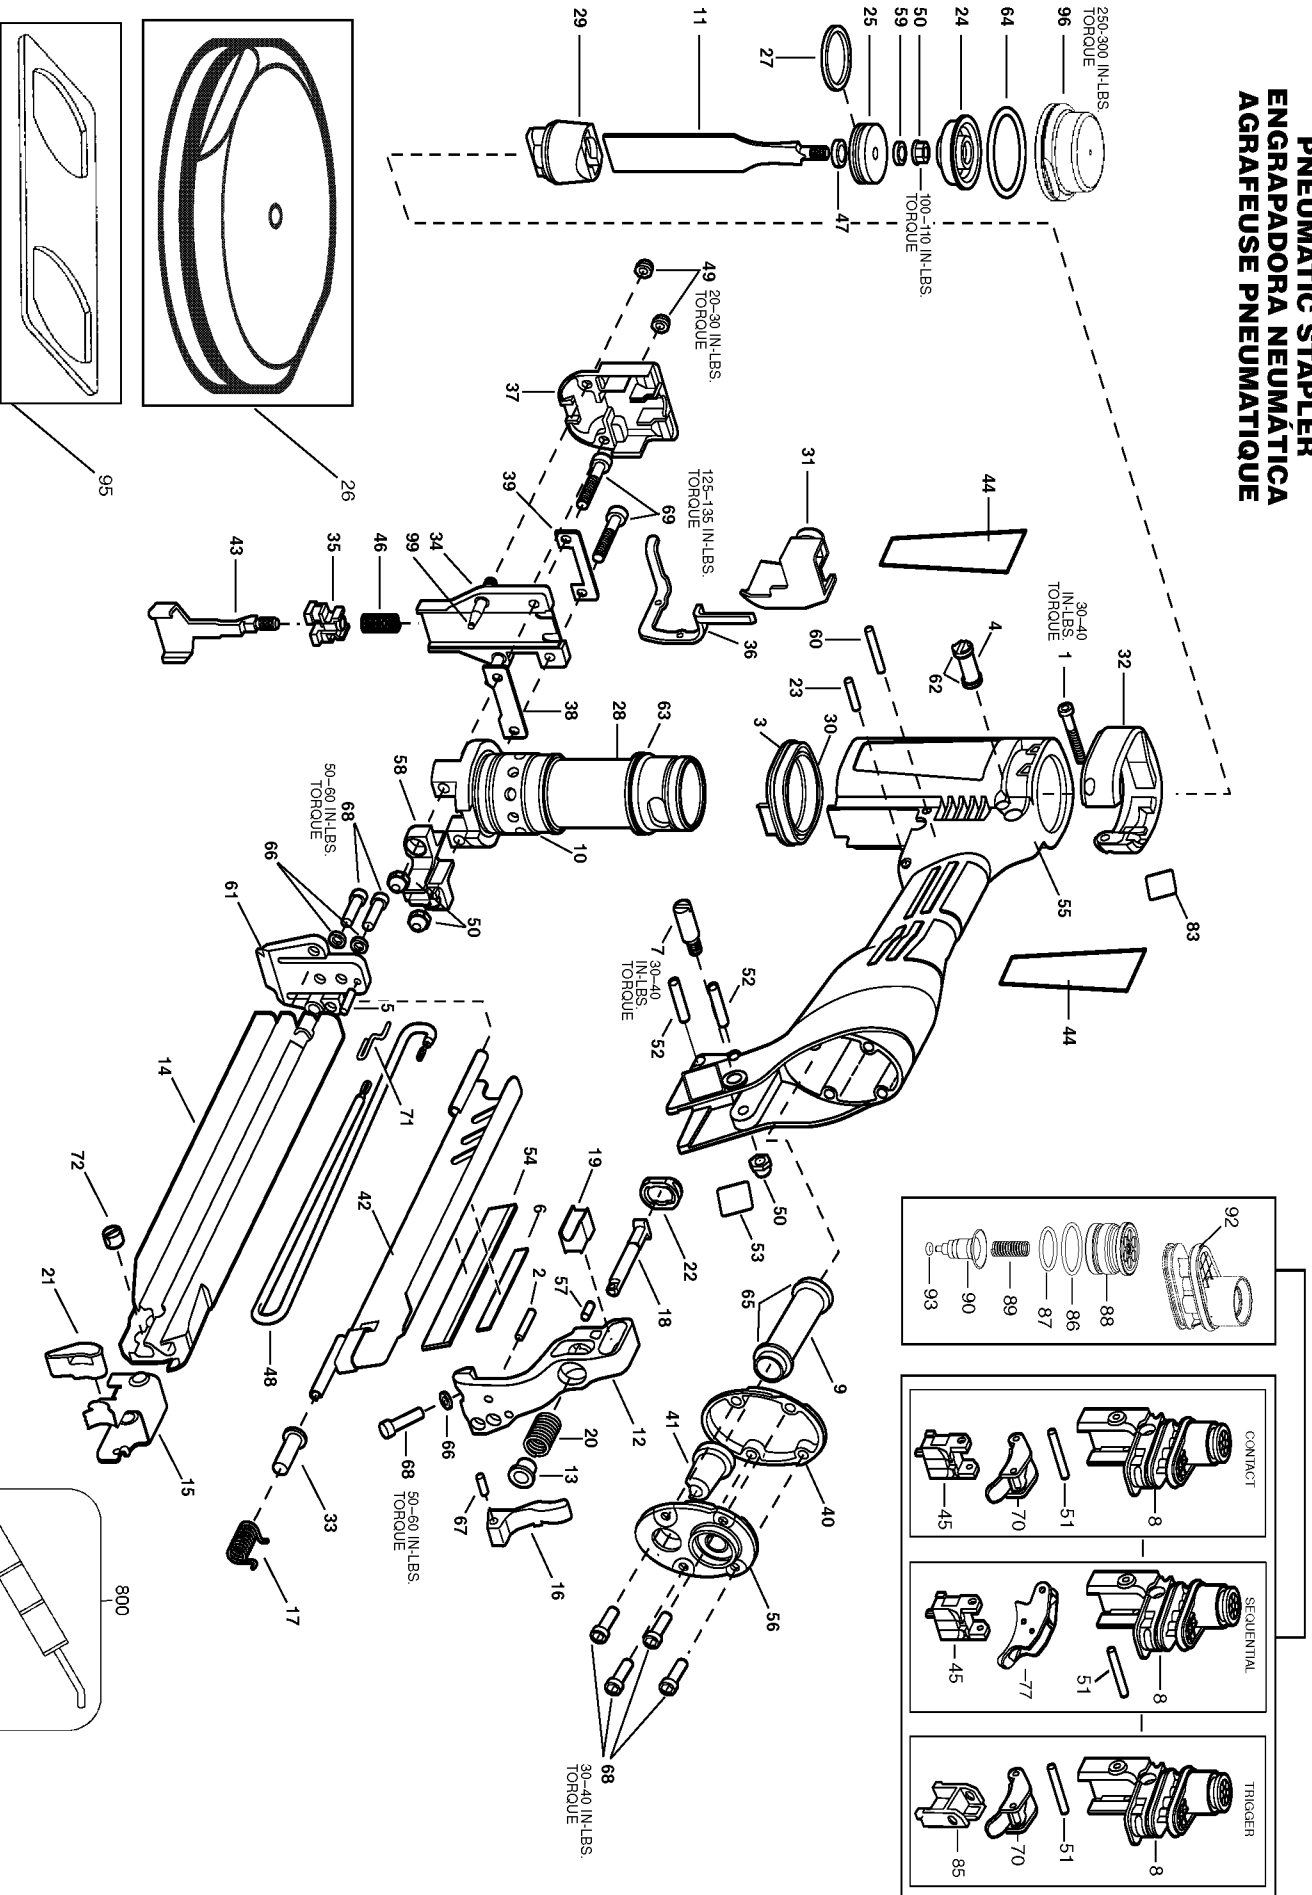

538S214

PNEUMATIC STAPLER
ENGRAPADORA NEUMÁTICA
AGRAFEUSE PNEUMATIQUE

Parts List for 538S214 Type 0

Item Number	Part Number	Description	Qty Required
1	100258	SCREW	1
2	100263	PIN-SPIROL-M4X14MM	1
3	100273	O-RING-2.237X.103	1
4	101525	VALVE-ENERGY CONTROL	1
5	102044	PIN-SPIROL 3MMX16MM	1
7	102168	SCREW-SPECIAL (MAGAZ	1
8	TVA12	KIT-STANDARD MODULE	1
9	103208	TUBE-EXHAUST	1
10	104905	SEAL-CHECK	1
11	125234	DRIVER	1
12	103217	BRACKET-MAGAZINE	1
13	103218	BUSHING-TOGGLE PIN	1
14	125257	ASSEMBLY-MAGAZINE	1
15	103222	PUSHER (1IN)	1
16	103447	TOGGLE-MAGAZINE	1
17	103549	SPRING-COVER	1
18	103558	LATCH-MAGAZINE	1
19	103601	SLEEVE-BRACKET	1
20	103770	SPRING-COMPRESSION	1
21	103791	HANDLE-PUSHER	1
22	103795	DISC-LATCH STOP	1
23	103858	PIN-SPRING-4X20MM	1
24	104899	BUMPER-TOP H/P	1
25	104901	PISTON	1
26	104898	CAP-SLEEVE H/P	1
27	120972	RING-PISTON	1
28	104903	SLEEVE- CYLINDER - H	1

Parts List for 538S214 Type 0

Item Number	Part Number	Description	Qty Required
56	106291	CAP-END H/P	1
57	106334	PIN-SPIRAL 4X10MM	1
58	125254	MACHINING-TOP GUIDE	1
59	106691	WASHER-SPECIAL M6	1
60	106871	PIN-SPRING 4X32MM	1
61	125252	TIP-CORE (14GA)	1
62	107129	O-RING-.268X.075	2
63	850716	O-RING-1.609X.139	1
64	86460	O-RING	1
65	851554	O-RING-.703X.103	2
66	MLW5	WASHER-HSLW M5	3
67	MPG030012	PIN SPRING	1
68	MSC5080-20	SCREW-SOC HD. CAP M5	7
69	MSC6100-35	SCREW-SHCS-M6X1.00X3	2
70	CNTK2	KIT-CONTACT TRIP CON	1
71	T50078	ANCHOR-PUSHER SPRING	1
72	T60024	PIN-SPECIAL(MAG NUT)	1
77	SEQ6	KIT-SEQUENTIAL	1
83	110009	LABEL-POWER VALVE	1
85	106173	STOP-TRIGGER	1
86	102164	O-RING-.728X.059	1
87	102163	O-RING-.591X.059	1
88	167205	ASSEMBLY-HEAD VALVE	1
89	101540	SPRING-COMPRESSION	1
90	101533	SEAL-EXHAUST	1
91	101532-S	BOSTITCH SEAL	1
92	108467	O-RING-1.237X.103	1

Parts List for 538S214 Type 0

Item Number	Part Number	Description	Qty Required
93	105996	O-RING-.087X.059	1
95	106427	WRENCH-SLEEVE CAP	1
96	112603	CAP-WEIGHT-H/P	1
99	104069	PIN-NOSE	1
800	100653	LUBE (2CC)	1
800	100679	LUBE (1LB.CAN)	1