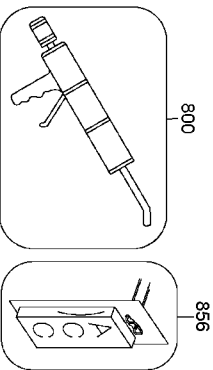

## Parts List for 538S4 Type 0

Item Number	Part Number	Description	Qty Required
1	100258	SCREW	1
2	100263	PIN-SPIROL-M4X14MM	1
3	100273	O-RING-2.237X.103	1
4	101525	VALVE-ENERGY CONTROL	1
5	102168	SCREW-SPECIAL (MAGAZ	1
6	TVA12	KIT-STANDARD MODULE	1
7	103208	TUBE-EXHAUST	1
8	103217	BRACKET-MAGAZINE	1
9	103218	BUSHING-TOGGLE PIN	1
10	103447	TOGGLE-MAGAZINE	1
11	103548	LABEL-MAGAZINE CAPAC	1
12	103549	SPRING-COVER	1
13	103558	LATCH-MAGAZINE	1
14	103601	SLEEVE-BRACKET	1
15	103750	INSERT-THREADED M4X.	1
16	103770	SPRING-COMPRESSION	1
17	103791	HANDLE-PUSHER	1
18	103795	DISC-LATCH STOP	1
19	103858	PIN-SPRING-4X20MM	1
20	104023	PUSHER (1/2IN)	1
21	104029	COVER-TRIP H/P	1
22	104030	SCREW-SPECIAL M4X20	1
23	104049	ASSEMBLY-MAGAZINE-1/	1
24	104067	BUSHING-MAGAZINE COV	1
25	160200	NOSE-S4	1
26	104339	ADJUSTER-TRIP	1
27	104341	ARM-CONTACT	1

## Parts List for 538S4 Type 0

Item Number	Part Number	Description	Qty Required
28	107441	TIP-CORE 1/2	1
29	104623	ARM-UPPER CONTACT	1
30	104898	CAP-SLEEVE H/P	1
31	104899	BUMPER-TOP H/P	1
32	104901	PISTON	1
33	120972	RING-PISTON	1
34	104903	SLEEVE- CYLINDER - H	1
35	104904	BULKHEAD-SLEEVE H/P	1
36	104905	SEAL-CHECK	1
37	104929	DRIVER-(1/2IN)	1
38	104972	WEARPLATE (1/2IN)	1
39	104975	PLATE-NOSE	1
40	104976	BUMPER-LOWER H/P (1/	1
41	105013	CASTING-NOSE COVER	1
42	105070	EXHAUST DEFLECTOR	1
43	105083	PROTECTOR-FRONT FRAM	1
45	105932	ARM GUIDE ASSEMBLY	1
46	105934	SPRING-COMPRESSION	1
47	105959	WASHER-PISTON	1
48	106017	GASKET-END CAP H/P	1
49	106051	SPRING-EXTENSION	1
50	MHE5080-100	NUT-NYLON M5X.80	2
51	MHE6100-100	NUT-ESN M6X1	2
52	106058	PIN-SPRING-M3X32	1
53	106059	PIN-ROLL-M4X30MM	2
54	106097	LABEL-PATENT	1
55	158612	LABEL-WARNING	1