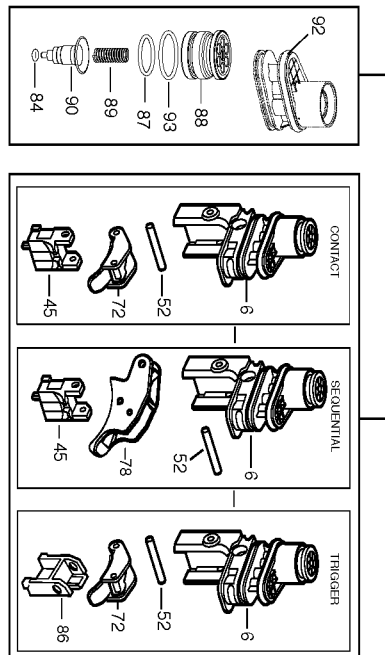

538S4

PNEUMATIC STAPLER
ENGRAPADORA NEUMÁTICA
AGRAFEUSE PNEUMÁTICA

IP1116-1REVK 2/07
TO BE USED WITH PARTS LIST IP1116-2 AND OPERATION AND MAINTENANCE MANUAL 104000.