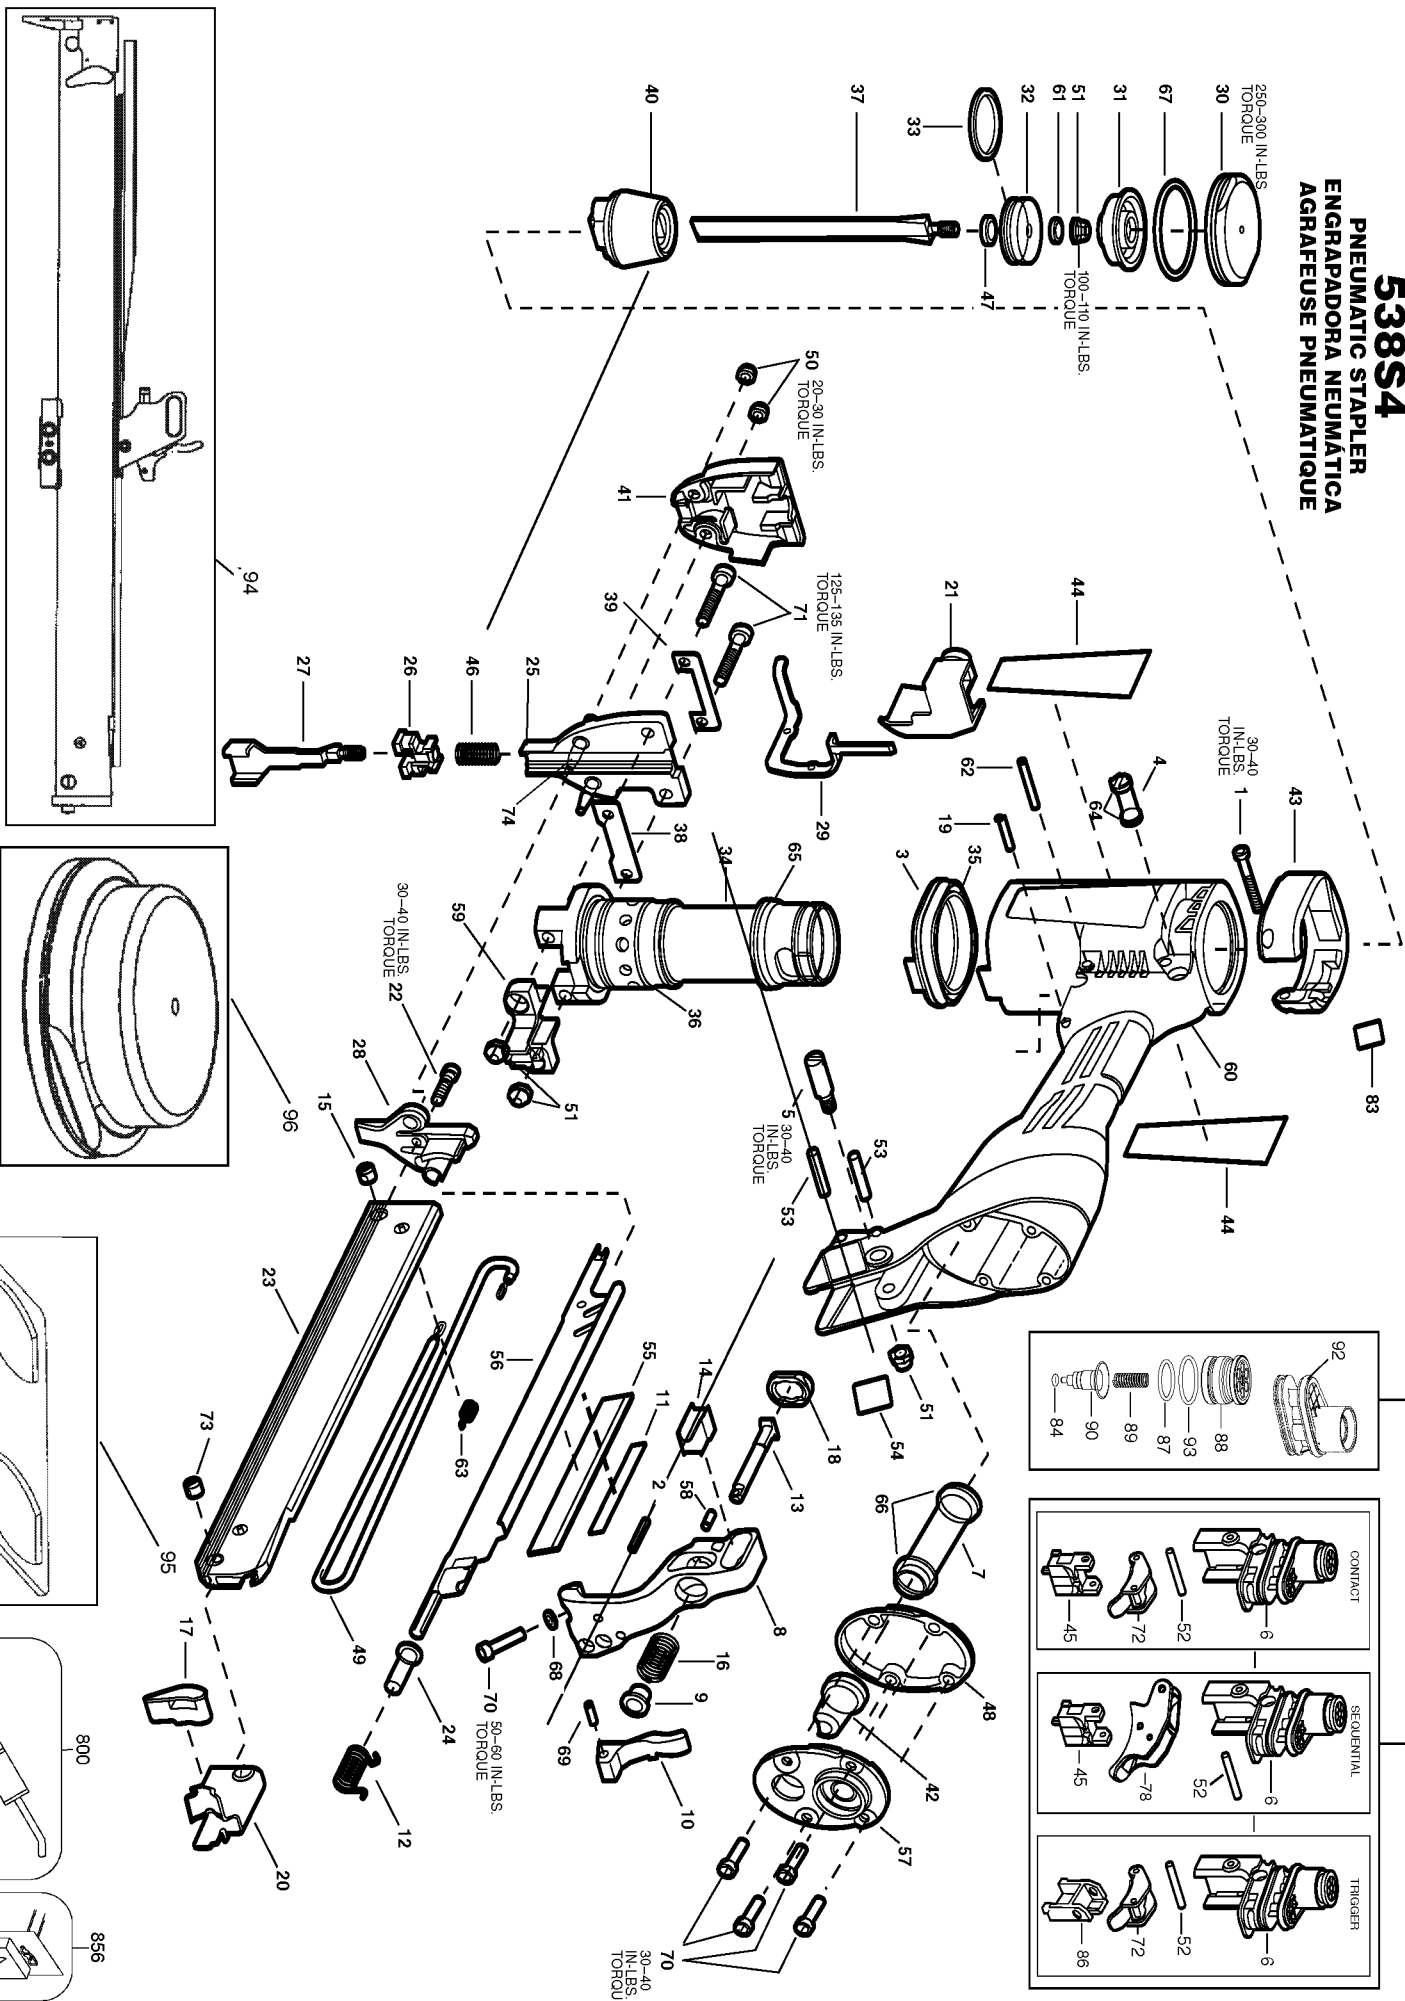

538S4

PNEUMATIC STAPLER
ENGRAPADORA NEUMÁTICA
AGRAFEUSE PNEUMÁTICA

IP1116-1REVK 2/07
TO BE USED WITH PARTS LIST IP1116-2 AND OPERATION AND MAINTENANCE MANUAL 104000.

Parts List for 538S4 Type 0

Item Number	Part Number	Description	Qty Required
1	100258	SCREW	1
2	100263	PIN-SPIROL-M4X14MM	1
3	100273	O-RING-2.237X.103	1
4	101525	VALVE-ENERGY CONTROL	1
5	102168	SCREW-SPECIAL (MAGAZ	1
6	TVA12	KIT-STANDARD MODULE	1
7	103208	TUBE-EXHAUST	1
8	103217	BRACKET-MAGAZINE	1
9	103218	BUSHING-TOGGLE PIN	1
10	103447	TOGGLE-MAGAZINE	1
11	103548	LABEL-MAGAZINE CAPAC	1
12	103549	SPRING-COVER	1
13	103558	LATCH-MAGAZINE	1
14	103601	SLEEVE-BRACKET	1
15	103750	INSERT-THREADED M4X.	1
16	103770	SPRING-COMPRESSION	1
17	103791	HANDLE-PUSHER	1
18	103795	DISC-LATCH STOP	1
19	103858	PIN-SPRING-4X20MM	1
20	104023	PUSHER (1/2IN)	1
21	104029	COVER-TRIP H/P	1
22	104030	SCREW-SPECIAL M4X20	1
23	104049	ASSEMBLY-MAGAZINE-1/	1
24	104067	BUSHING-MAGAZINE COV	1
25	160200	NOSE-S4	1
26	104339	ADJUSTER-TRIP	1
27	104341	ARM-CONTACT	1