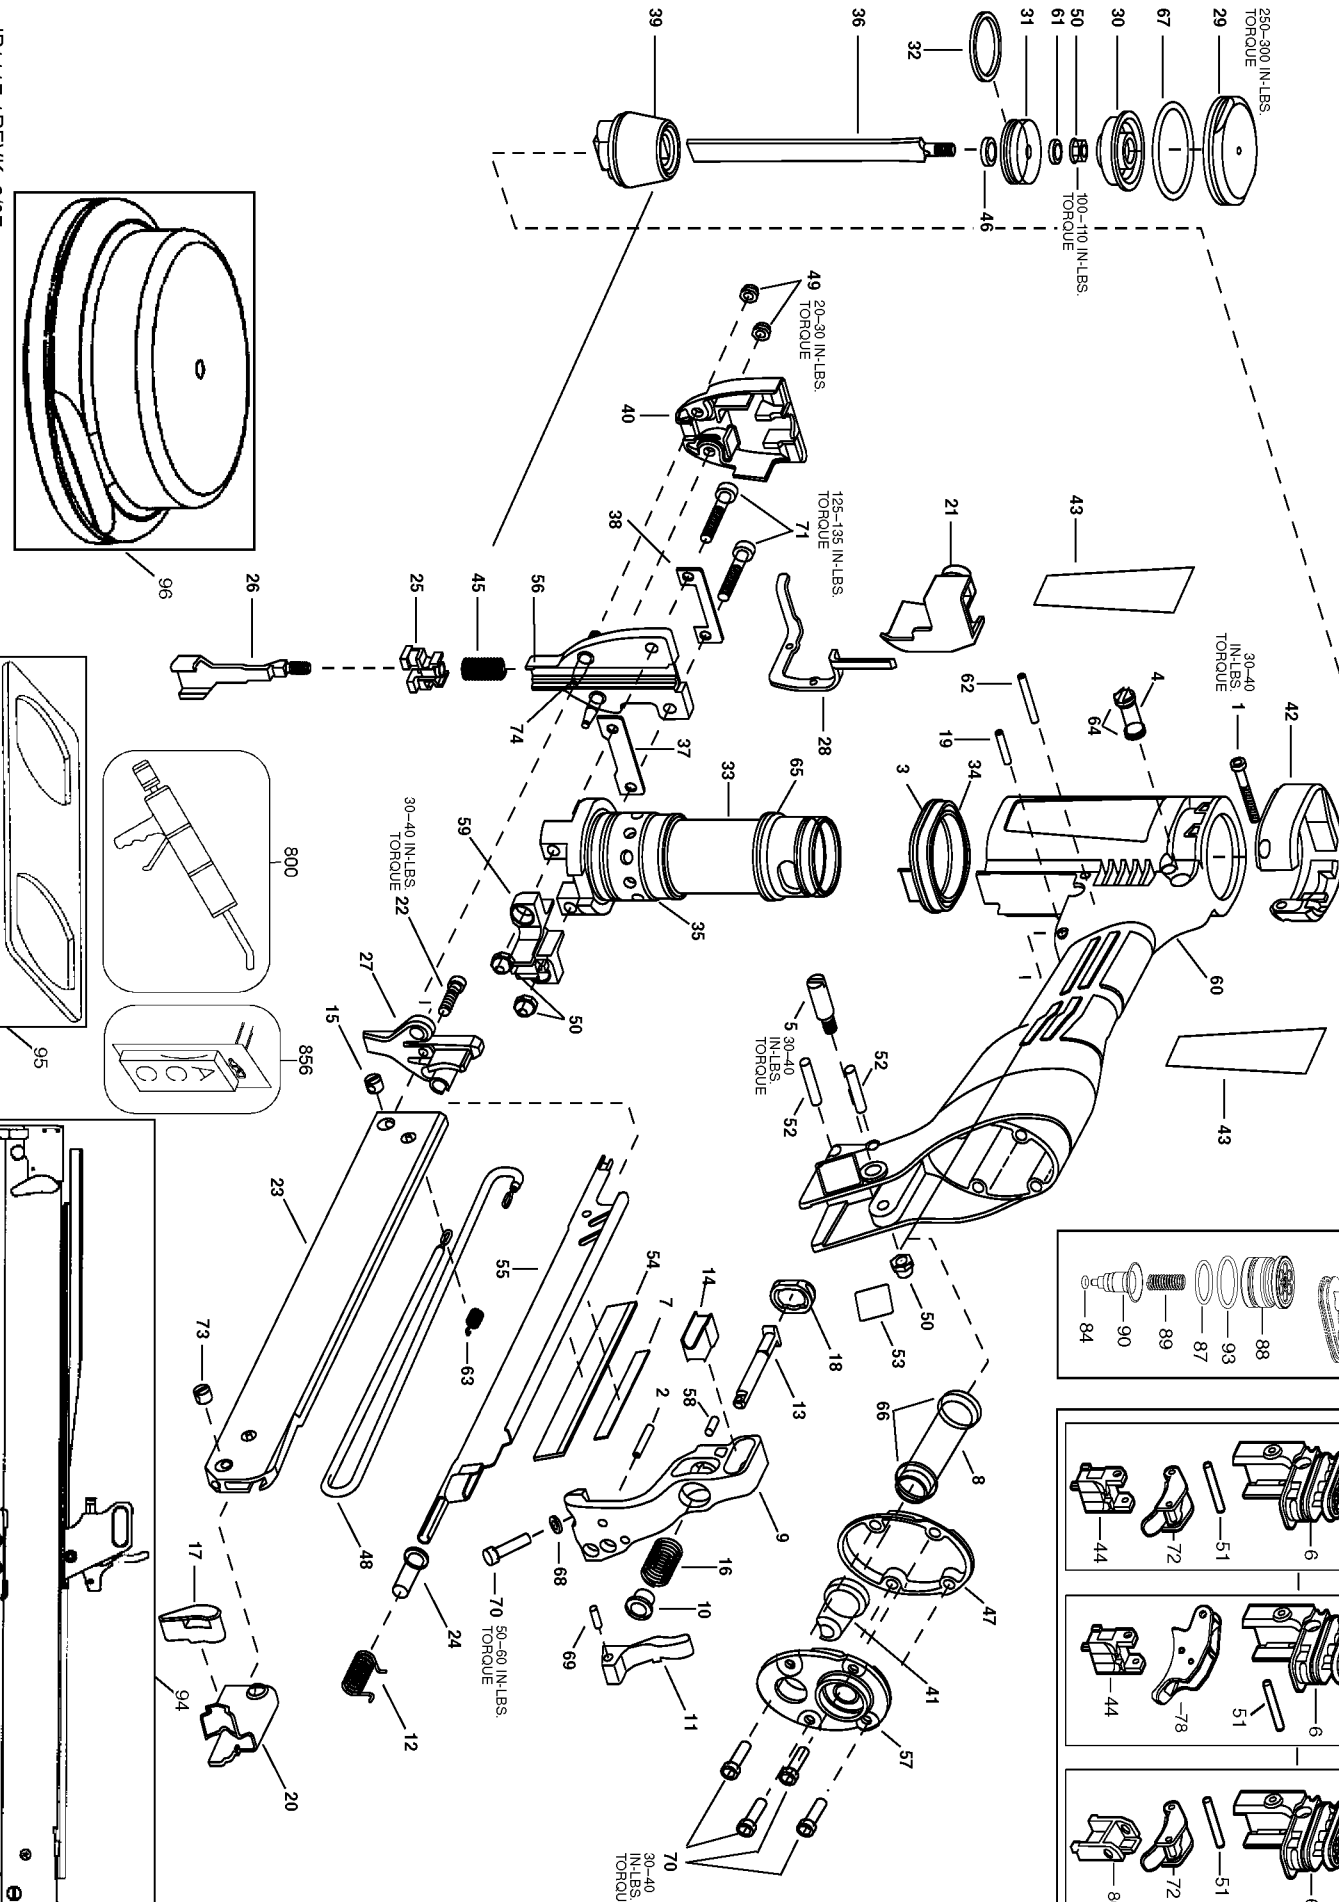

538S5

PNEUMATIC STAPLER
ENGRAPADORA NEUMÁTICA
AGRAFEUSE PNEUMATIQUE

Parts List for 538S5 Type 0

Item Number	Part Number	Description	Qty Required
1	100258	SCREW	1
2	100263	PIN-SPIROL-M4X14MM	1
3	100273	O-RING-2.237X.103	1
4	101525	VALVE-ENERGY CONTROL	1
5	102168	SCREW-SPECIAL (MAGAZ	1
6	TVA12	KIT-STANDARD MODULE	1
7	103202	LABEL-MAGAZINE CAPAC	1
8	103208	TUBE-EXHAUST	1
9	103217	BRACKET-MAGAZINE	1
10	103218	BUSHING-TOGGLE PIN	1
11	103447	TOGGLE-MAGAZINE	1
12	103549	SPRING-COVER	1
13	103558	LATCH-MAGAZINE	1
14	103601	SLEEVE-BRACKET	1
15	103750	INSERT-THREADED M4X.	1
16	103770	SPRING-COMPRESSION	1
17	103791	HANDLE-PUSHER	1
18	103795	DISC-LATCH STOP	1
19	103858	PIN-SPRING-4X20MM	1
20	104024	PUSHER (7/16IN)	1
21	104029	COVER-TRIP H/P	1
22	104030	SCREW-SPECIAL M4X20	1
23	104050	ASSEMBLY-MAGAZINE-7/	1
24	104067	BUSHING-MAGAZINE COV	1
25	104339	ADJUSTER-TRIP	1
26	104341	ARM-CONTACT	1
27	107440	TIP-CORE (7/16)	1