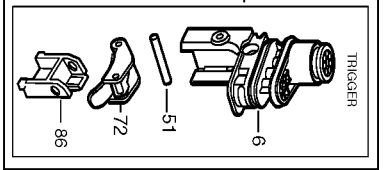

538S5

PNEUMATIC STAPLER
ENGRAPADORA NEUMÁTICA
AGRAFEUSE PNEUMATIQUE

Parts List for 538S5 Type 0

Item Number	Part Number	Description	Qty Required
1	100258	SCREW	1
2	100263	PIN-SPIROL-M4X14MM	1
3	100273	O-RING-2.237X.103	1
4	101525	VALVE-ENERGY CONTROL	1
5	102168	SCREW-SPECIAL (MAGAZ	1
6	TVA12	KIT-STANDARD MODULE	1
7	103202	LABEL-MAGAZINE CAPAC	1
8	103208	TUBE-EXHAUST	1
9	103217	BRACKET-MAGAZINE	1
10	103218	BUSHING-TOGGLE PIN	1
11	103447	TOGGLE-MAGAZINE	1
12	103549	SPRING-COVER	1
13	103558	LATCH-MAGAZINE	1
14	103601	SLEEVE-BRACKET	1
15	103750	INSERT-THREADED M4X.	1
16	103770	SPRING-COMPRESSION	1
17	103791	HANDLE-PUSHER	1
18	103795	DISC-LATCH STOP	1
19	103858	PIN-SPRING-4X20MM	1
20	104024	PUSHER (7/16IN)	1
21	104029	COVER-TRIP H/P	1
22	104030	SCREW-SPECIAL M4X20	1
23	104050	ASSEMBLY-MAGAZINE-7/	1
24	104067	BUSHING-MAGAZINE COV	1
25	104339	ADJUSTER-TRIP	1
26	104341	ARM-CONTACT	1
27	107440	TIP-CORE (7/16)	1

Parts List for 538S5 Type 0

Item Number	Part Number	Description	Qty Required
28	104623	ARM-UPPER CONTACT	1
29	104898	CAP-SLEEVE H/P	1
30	104899	BUMPER-TOP H/P	1
31	104901	PISTON	1
32	120972	RING-PISTON	1
33	104903	SLEEVE- CYLINDER - H	1
34	104904	BULKHEAD-SLEEVE H/P	1
35	104905	SEAL-CHECK	1
36	104930	DRIVER-(7/16IN)	1
37	104973	WEARPLATE (7/16IN)	1
38	104975	PLATE-NOSE	1
39	104976	BUMPER-LOWER H/P (1/	1
40	105013	CASTING-NOSE COVER	1
41	105070	EXHAUST DEFLECTOR	1
42	105083	PROTECTOR-FRONT FRAM	1
44	105932	ARM GUIDE ASSEMBLY	1
45	105934	SPRING-COMPRESSION	1
46	105959	WASHER-PISTON	1
47	106017	GASKET-END CAP H/P	1
48	106051	SPRING-EXTENSION	1
49	MHE5080-100	NUT-NYLON M5X.80	2
50	MHE6100-100	NUT-ESN M6X1	4
51	106058	PIN-SPRING-M3X32	1
52	106059	PIN-ROLL-M4X30MM	2
53	106097	LABEL-PATENT	1
54	158612	LABEL-WARNING	1
55	106148	COVER-MAGAZINE	1