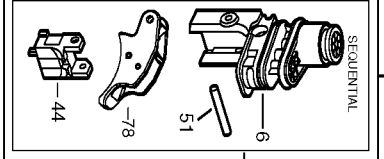

538S5

PNEUMATIC STAPLER
ENGRAPADORA NEUMÁTICA
AGRAFEUSE PNEUMATIQUE

Parts List for 538S5 Type 0

Item Number	Part Number	Description	Qty Required
1	100258	SCREW	1
2	100263	PIN-SPIROL-M4X14MM	1
3	100273	O-RING-2.237X.103	1
4	101525	VALVE-ENERGY CONTROL	1
5	102168	SCREW-SPECIAL (MAGAZ	1
6	TVA12	KIT-STANDARD MODULE	1
7	103202	LABEL-MAGAZINE CAPAC	1
8	103208	TUBE-EXHAUST	1
9	103217	BRACKET-MAGAZINE	1
10	103218	BUSHING-TOGGLE PIN	1
11	103447	TOGGLE-MAGAZINE	1
12	103549	SPRING-COVER	1
13	103558	LATCH-MAGAZINE	1
14	103601	SLEEVE-BRACKET	1
15	103750	INSERT-THREADED M4X.	1
16	103770	SPRING-COMPRESSION	1
17	103791	HANDLE-PUSHER	1
18	103795	DISC-LATCH STOP	1
19	103858	PIN-SPRING-4X20MM	1
20	104024	PUSHER (7/16IN)	1
21	104029	COVER-TRIP H/P	1
22	104030	SCREW-SPECIAL M4X20	1
23	104050	ASSEMBLY-MAGAZINE-7/	1
24	104067	BUSHING-MAGAZINE COV	1
25	104339	ADJUSTER-TRIP	1
26	104341	ARM-CONTACT	1
27	107440	TIP-CORE (7/16)	1

Parts List for 538S5 Type 0

Item Number	Part Number	Description	Qty Required
28	104623	ARM-UPPER CONTACT	1
29	104898	CAP-SLEEVE H/P	1
30	104899	BUMPER-TOP H/P	1
31	104901	PISTON	1
32	120972	RING-PISTON	1
33	104903	SLEEVE- CYLINDER - H	1
34	104904	BULKHEAD-SLEEVE H/P	1
35	104905	SEAL-CHECK	1
36	104930	DRIVER-(7/16IN)	1
37	104973	WEARPLATE (7/16IN)	1
38	104975	PLATE-NOSE	1
39	104976	BUMPER-LOWER H/P (1/	1
40	105013	CASTING-NOSE COVER	1
41	105070	EXHAUST DEFLECTOR	1
42	105083	PROTECTOR-FRONT FRAM	1
44	105932	ARM GUIDE ASSEMBLY	1
45	105934	SPRING-COMPRESSION	1
46	105959	WASHER-PISTON	1
47	106017	GASKET-END CAP H/P	1
48	106051	SPRING-EXTENSION	1
49	MHE5080-100	NUT-NYLON M5X.80	2
50	MHE6100-100	NUT-ESN M6X1	4
51	106058	PIN-SPRING-M3X32	1
52	106059	PIN-ROLL-M4X30MM	2
53	106097	LABEL-PATENT	1
54	158612	LABEL-WARNING	1
55	106148	COVER-MAGAZINE	1