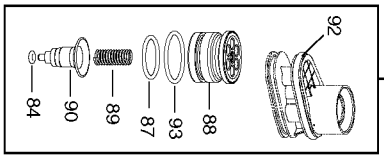

538S5

PNEUMATIC STAPLER
ENGRAPADORA NEUMÁTICA
AGRAFEUSE PNEUMATIQUE

Parts List for 538S5 Type 0

Item Number	Part Number	Description	Qty Required
1	100258	SCREW	1
2	100263	PIN-SPIROL-M4X14MM	1
3	100273	O-RING-2.237X.103	1
4	101525	VALVE-ENERGY CONTROL	1
5	102168	SCREW-SPECIAL (MAGAZ	1
6	TVA12	KIT-STANDARD MODULE	1
7	103202	LABEL-MAGAZINE CAPAC	1
8	103208	TUBE-EXHAUST	1
9	103217	BRACKET-MAGAZINE	1
10	103218	BUSHING-TOGGLE PIN	1
11	103447	TOGGLE-MAGAZINE	1
12	103549	SPRING-COVER	1
13	103558	LATCH-MAGAZINE	1
14	103601	SLEEVE-BRACKET	1
15	103750	INSERT-THREADED M4X.	1
16	103770	SPRING-COMPRESSION	1
17	103791	HANDLE-PUSHER	1
18	103795	DISC-LATCH STOP	1
19	103858	PIN-SPRING-4X20MM	1
20	104024	PUSHER (7/16IN)	1
21	104029	COVER-TRIP H/P	1
22	104030	SCREW-SPECIAL M4X20	1
23	104050	ASSEMBLY-MAGAZINE-7/	1
24	104067	BUSHING-MAGAZINE COV	1
25	104339	ADJUSTER-TRIP	1
26	104341	ARM-CONTACT	1
27	107440	TIP-CORE (7/16)	1

Parts List for 538S5 Type 0

Item Number	Part Number	Description	Qty Required
28	104623	ARM-UPPER CONTACT	1
29	104898	CAP-SLEEVE H/P	1
30	104899	BUMPER-TOP H/P	1
31	104901	PISTON	1
32	120972	RING-PISTON	1
33	104903	SLEEVE- CYLINDER - H	1
34	104904	BULKHEAD-SLEEVE H/P	1
35	104905	SEAL-CHECK	1
36	104930	DRIVER-(7/16IN)	1
37	104973	WEARPLATE (7/16IN)	1
38	104975	PLATE-NOSE	1
39	104976	BUMPER-LOWER H/P (1/	1
40	105013	CASTING-NOSE COVER	1
41	105070	EXHAUST DEFLECTOR	1
42	105083	PROTECTOR-FRONT FRAM	1
44	105932	ARM GUIDE ASSEMBLY	1
45	105934	SPRING-COMPRESSION	1
46	105959	WASHER-PISTON	1
47	106017	GASKET-END CAP H/P	1
48	106051	SPRING-EXTENSION	1
49	MHE5080-100	NUT-NYLON M5X.80	2
50	MHE6100-100	NUT-ESN M6X1	4
51	106058	PIN-SPRING-M3X32	1
52	106059	PIN-ROLL-M4X30MM	2
53	106097	LABEL-PATENT	1
54	158612	LABEL-WARNING	1
55	106148	COVER-MAGAZINE	1