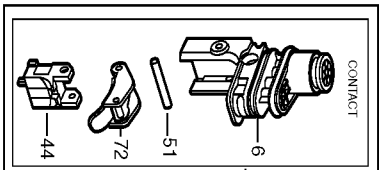

538S5

PNEUMATIC STAPLER
ENGRAPADORA NEUMÁTICA
AGRAFEUSE PNEUMATIQUE

Parts List for 538S5 Type 0

Item Number	Part Number	Description	Qty Required
1	100258	SCREW	1
2	100263	PIN-SPIROL-M4X14MM	1
3	100273	O-RING-2.237X.103	1
4	101525	VALVE-ENERGY CONTROL	1
5	102168	SCREW-SPECIAL (MAGAZ	1
6	TVA12	KIT-STANDARD MODULE	1
7	103202	LABEL-MAGAZINE CAPAC	1
8	103208	TUBE-EXHAUST	1
9	103217	BRACKET-MAGAZINE	1
10	103218	BUSHING-TOGGLE PIN	1
11	103447	TOGGLE-MAGAZINE	1
12	103549	SPRING-COVER	1
13	103558	LATCH-MAGAZINE	1
14	103601	SLEEVE-BRACKET	1
15	103750	INSERT-THREADED M4X.	1
16	103770	SPRING-COMPRESSION	1
17	103791	HANDLE-PUSHER	1
18	103795	DISC-LATCH STOP	1
19	103858	PIN-SPRING-4X20MM	1
20	104024	PUSHER (7/16IN)	1
21	104029	COVER-TRIP H/P	1
22	104030	SCREW-SPECIAL M4X20	1
23	104050	ASSEMBLY-MAGAZINE-7/	1
24	104067	BUSHING-MAGAZINE COV	1
25	104339	ADJUSTER-TRIP	1
26	104341	ARM-CONTACT	1
27	107440	TIP-CORE (7/16)	1

Parts List for 538S5 Type 0

Item Number	Part Number	Description	Qty Required
28	104623	ARM-UPPER CONTACT	1
29	104898	CAP-SLEEVE H/P	1
30	104899	BUMPER-TOP H/P	1
31	104901	PISTON	1
32	120972	RING-PISTON	1
33	104903	SLEEVE- CYLINDER - H	1
34	104904	BULKHEAD-SLEEVE H/P	1
35	104905	SEAL-CHECK	1
36	104930	DRIVER-(7/16IN)	1
37	104973	WEARPLATE (7/16IN)	1
38	104975	PLATE-NOSE	1
39	104976	BUMPER-LOWER H/P (1/	1
40	105013	CASTING-NOSE COVER	1
41	105070	EXHAUST DEFLECTOR	1
42	105083	PROTECTOR-FRONT FRAM	1
44	105932	ARM GUIDE ASSEMBLY	1
45	105934	SPRING-COMPRESSION	1
46	105959	WASHER-PISTON	1
47	106017	GASKET-END CAP H/P	1
48	106051	SPRING-EXTENSION	1
49	MHE5080-100	NUT-NYLON M5X.80	2
50	MHE6100-100	NUT-ESN M6X1	4
51	106058	PIN-SPRING-M3X32	1
52	106059	PIN-ROLL-M4X30MM	2
53	106097	LABEL-PATENT	1
54	158612	LABEL-WARNING	1
55	106148	COVER-MAGAZINE	1